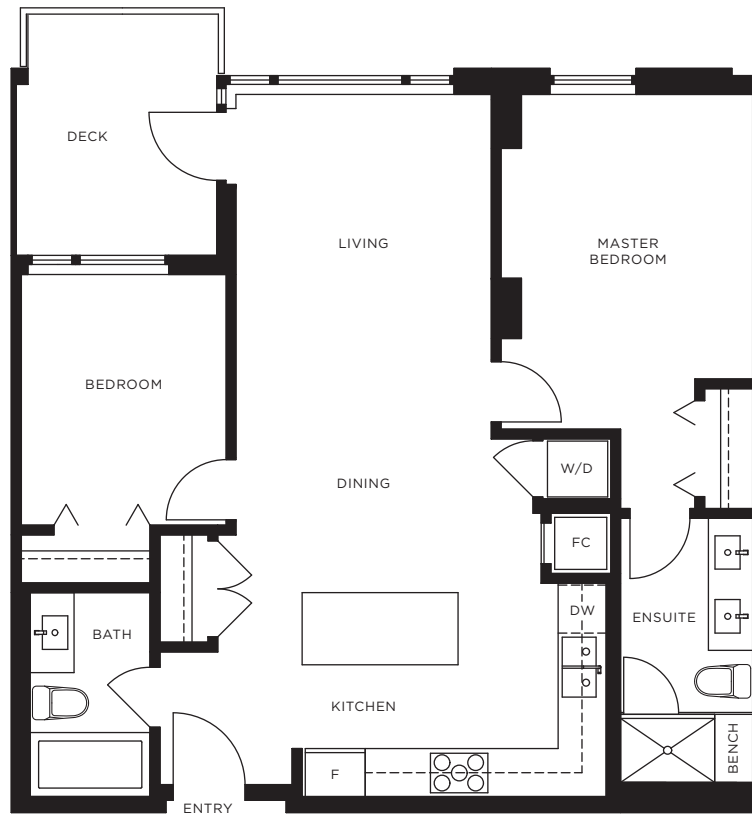

PLAN D5

2 BEDROOM, 2 BATHROOM
APPROX. 900 SQ. FT.

Please refer to building model for balcony details as they can vary from home to home.