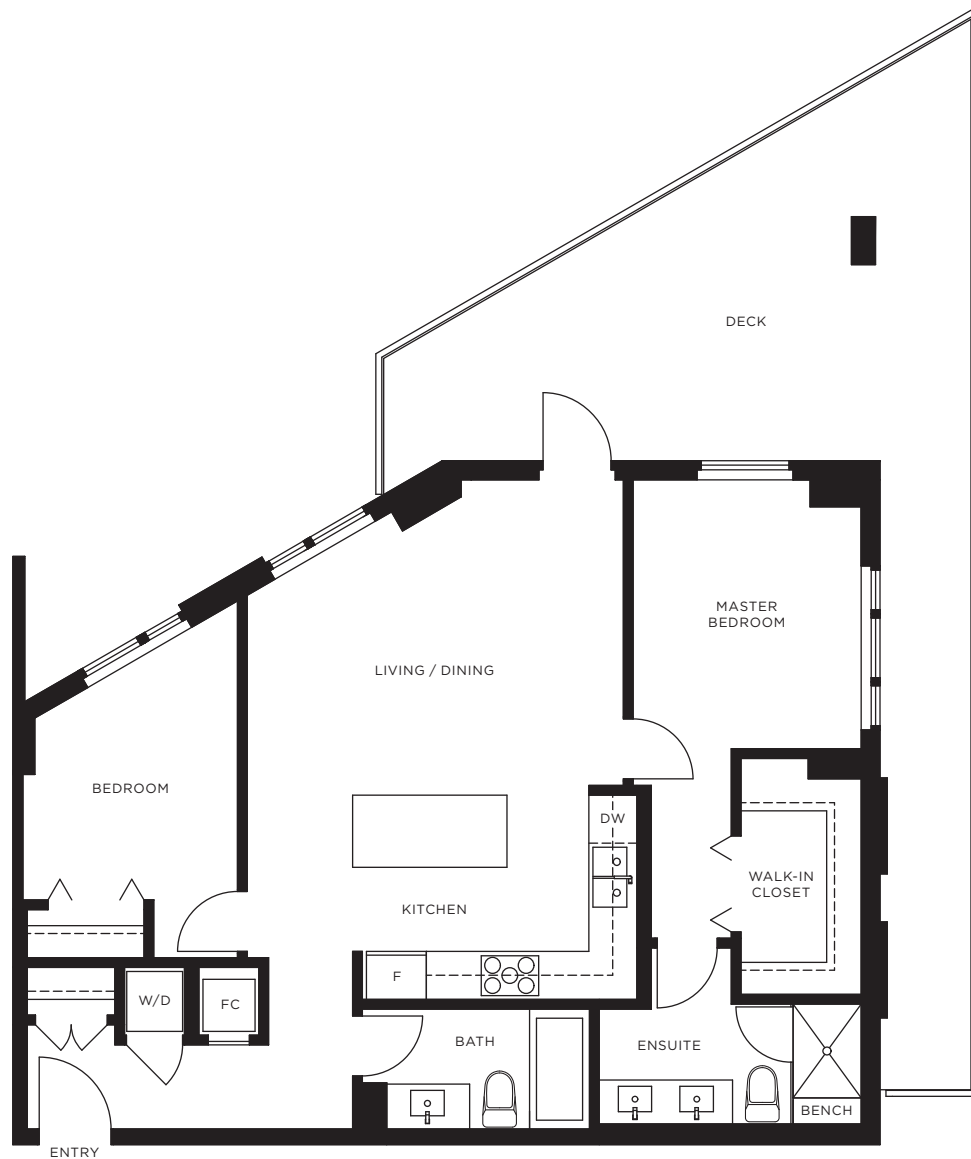

PLAN E

2 BEDROOM, 2 BATHROOM
APPROX. 911 SQ. FT.

Please refer to building model for balcony details as they can vary from home to home.