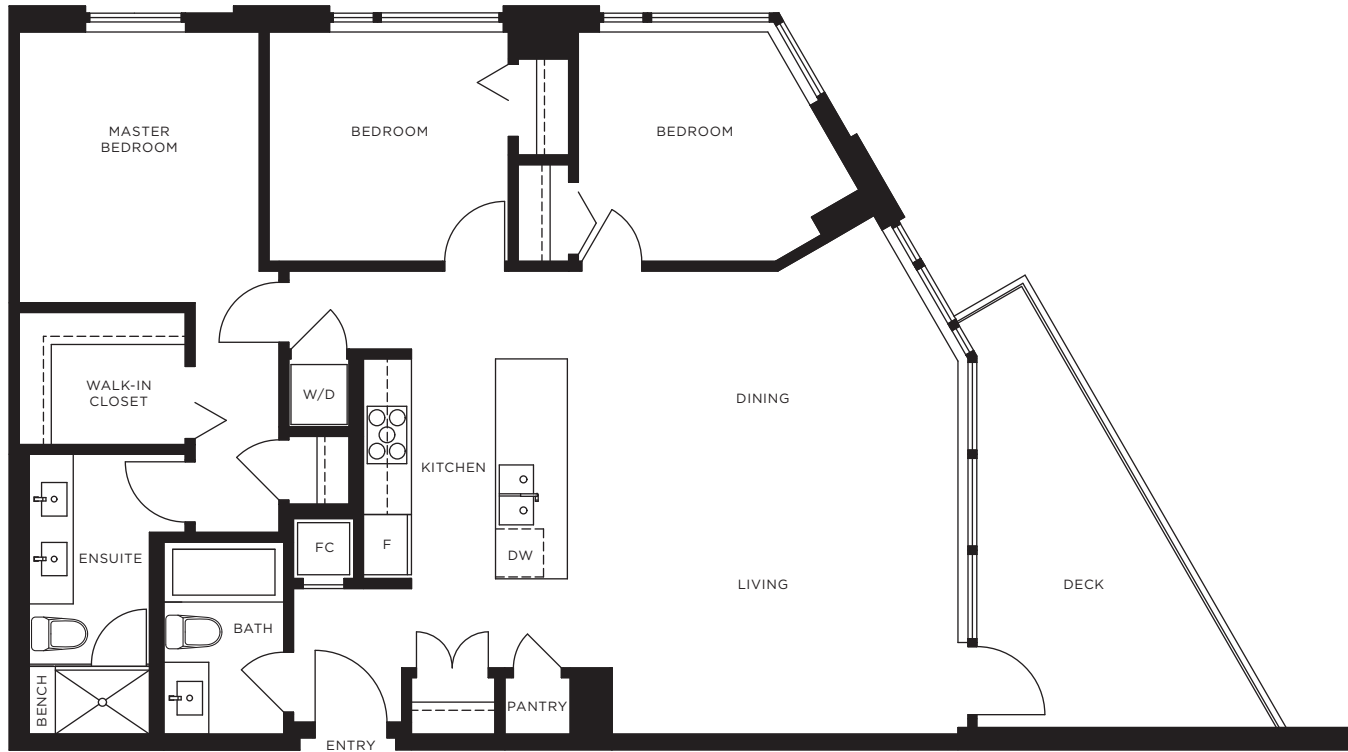

# PLAN F

3 BEDROOM, 2 BATHROOM  
APPROX. 1,157 SQ. FT.

Please refer to building model for balcony details as they can vary from home to home.