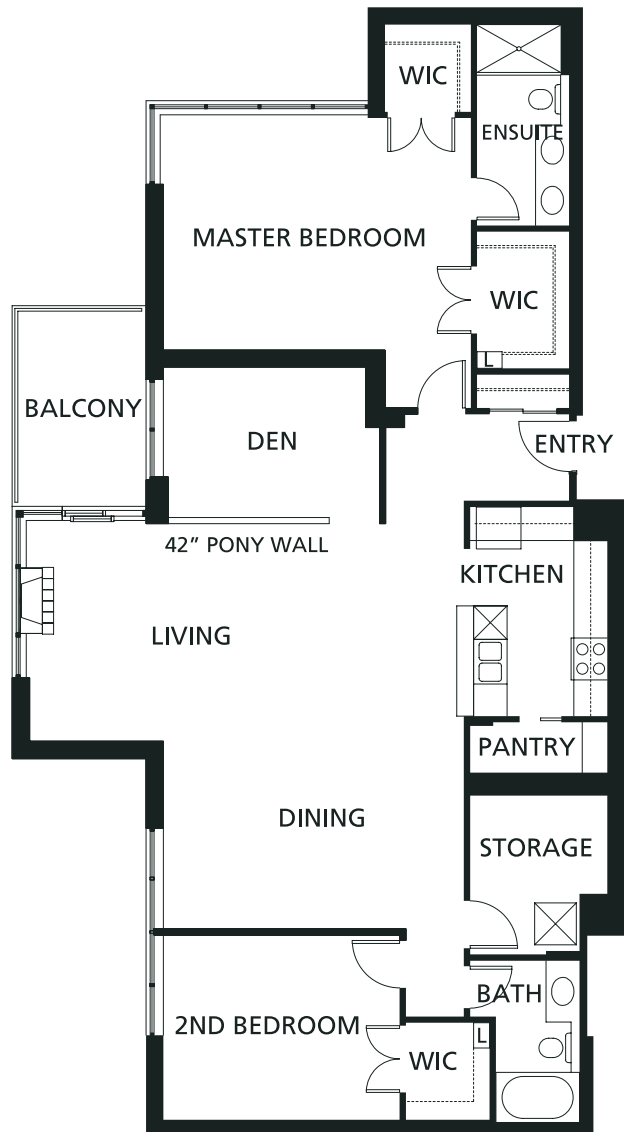

C R E S C E N D O

APPIA'S FINAL MASTERPIECE AT NEWPORT VILLAGE

SUITE 103-2003
TYPE C (2 BED + DEN)
1,294 SF

C R E S C E N D O

APPIA'S FINAL MASTERPIECE AT NEWPORT VILLAGE

SUITE 104-1404
TYPE D (2 BED + DEN)
1,308 SF

C R E S C E N D O

APPIA'S FINAL MASTERPIECE AT NEWPORT VILLAGE

SUITE 105-1405
TYPE E (2 BED + DEN)
1,372 SF

C R E S C E N D O

APPIA'S FINAL MASTERPIECE AT NEWPORT VILLAGE

SUITE 1504-2004, 2103-2603
TYPE H (2 BED + DEN)
1,793 - 1,794 SF

C R E S C E N D O

APPIA'S FINAL MASTERPIECE AT NEWPORT VILLAGE

SUITE 1505-2005, 2104-2604
TYPE I (2 BED + DEN)
1,660 SF

C R E S C E N D O

APPIA'S FINAL MASTERPIECE AT NEWPORT VILLAGE

SUITE 2101-2601
TYPE J (2 BED + DEN)
1,345 SF

C R E S C E N D O

APPIA'S FINAL MASTERPIECE AT NEWPORT VILLAGE

SUITE 2102-2602
TYPE K (2 BED + DEN)
1,510 SF