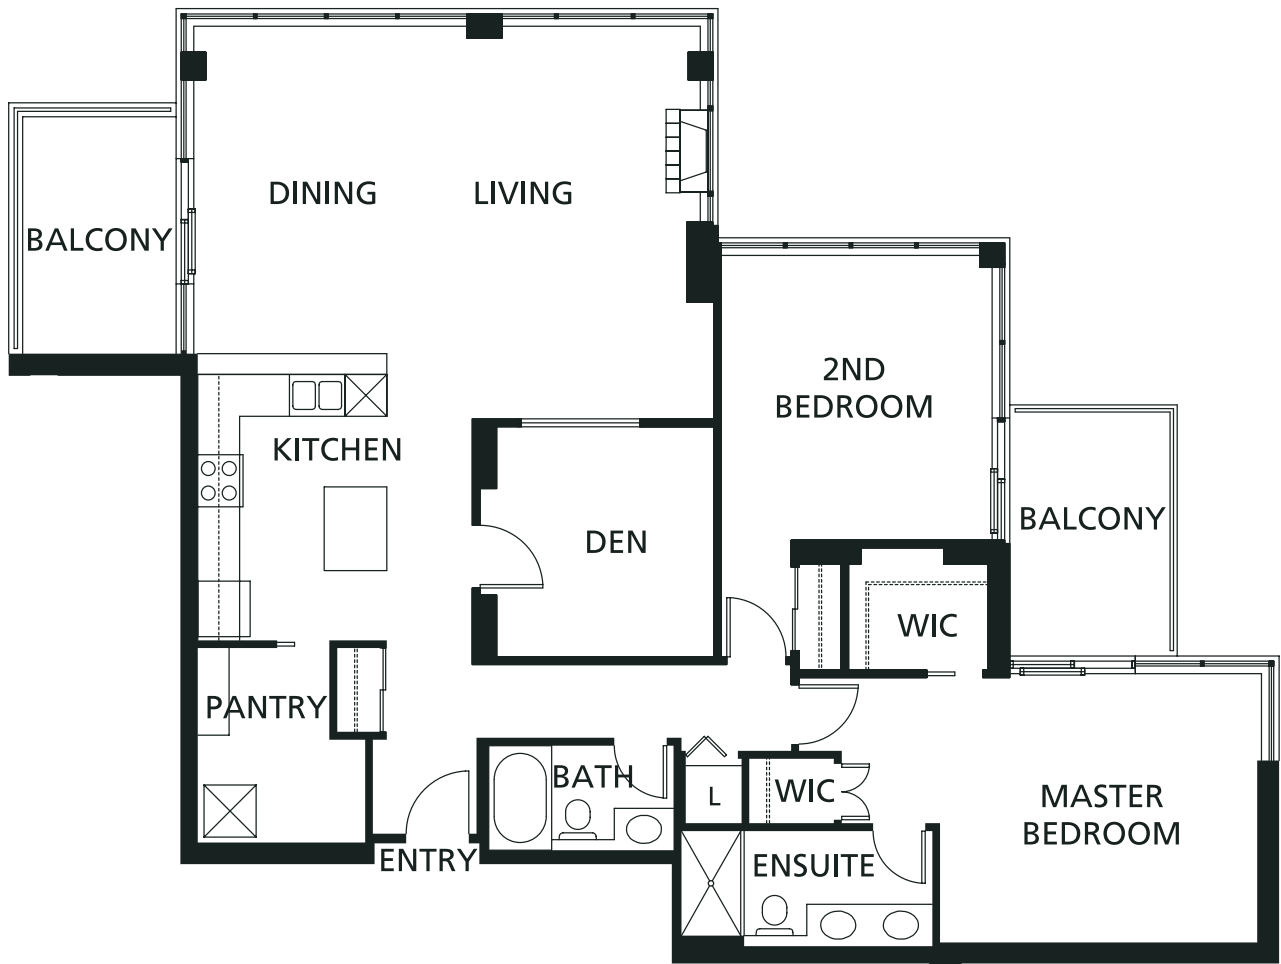

C R E S C E N D O

APPIA'S FINAL MASTERPIECE AT NEWPORT VILLAGE

SUITE 103-2003
TYPE C (2 BED + DEN)
1,294 SF

C R E S C E N D O

APPIA'S FINAL MASTERPIECE AT NEWPORT VILLAGE

SUITE 104-1404
TYPE D (2 BED + DEN)
1,308 SF

C R E S C E N D O

APPIA'S FINAL MASTERPIECE AT NEWPORT VILLAGE

SUITE 105-1405
TYPE E (2 BED + DEN)
1,372 SF

C R E S C E N D O

APPIA'S FINAL MASTERPIECE AT NEWPORT VILLAGE

SUITE 1504-2004, 2103-2603
TYPE H (2 BED + DEN)
1,793 - 1,794 SF

C R E S C E N D O

APPIA'S FINAL MASTERPIECE AT NEWPORT VILLAGE

SUITE 1505-2005, 2104-2604
TYPE I (2 BED + DEN)
1,660 SF

C R E S C E N D O

APPIA'S FINAL MASTERPIECE AT NEWPORT VILLAGE

SUITE 2101-2601
TYPE J (2 BED + DEN)
1,345 SF

C R E S C E N D O

APPIA'S FINAL MASTERPIECE AT NEWPORT VILLAGE

SUITE 2102-2602
TYPE K (2 BED + DEN)
1,510 SF