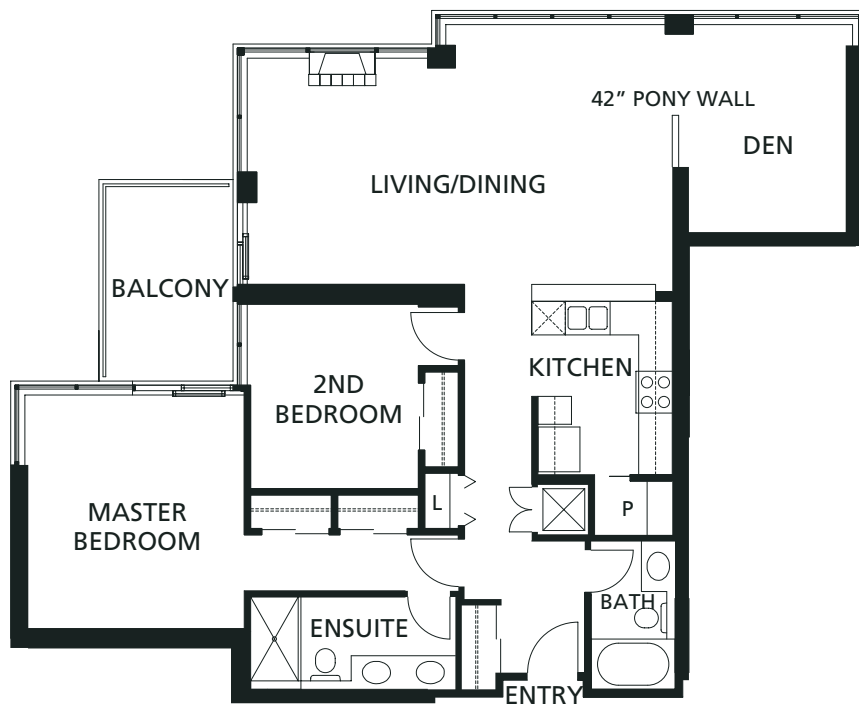

C R E S C E N D O

APPIA'S FINAL MASTERPIECE AT NEWPORT VILLAGE

SUITE 103-2003
TYPE C (2 BED + DEN)
1,294 SF

C R E S C E N D O

APPIA'S FINAL MASTERPIECE AT NEWPORT VILLAGE

SUITE 104-1404
TYPE D (2 BED + DEN)
1,308 SF

C R E S C E N D O

APPIA'S FINAL MASTERPIECE AT NEWPORT VILLAGE

SUITE 105-1405
TYPE E (2 BED + DEN)
1,372 SF

C R E S C E N D O

APPIA'S FINAL MASTERPIECE AT NEWPORT VILLAGE

SUITE 1504-2004, 2103-2603
TYPE H (2 BED + DEN)
1,793 - 1,794 SF

C R E S C E N D O

APPIA'S FINAL MASTERPIECE AT NEWPORT VILLAGE

SUITE 1505-2005, 2104-2604
TYPE I (2 BED + DEN)
1,660 SF

C R E S C E N D O

APPIA'S FINAL MASTERPIECE AT NEWPORT VILLAGE

SUITE 2101-2601
TYPE J (2 BED + DEN)
1,345 SF

C R E S C E N D O

APPIA'S FINAL MASTERPIECE AT NEWPORT VILLAGE

SUITE 2102-2602
TYPE K (2 BED + DEN)
1,510 SF