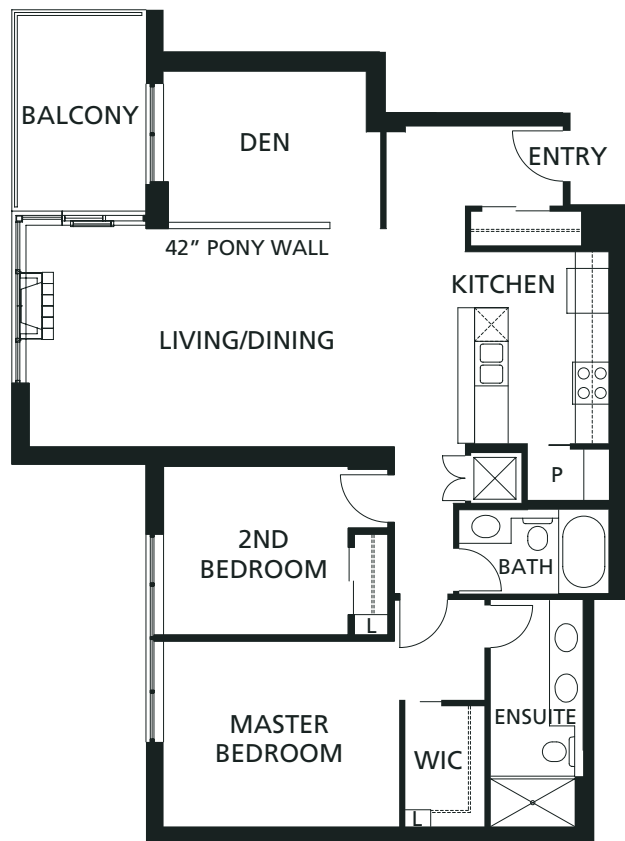

C R E S C E N D O

APPIA'S FINAL MASTERPIECE AT NEWPORT VILLAGE

SUITE 103-2003
TYPE C (2 BED + DEN)
1,294 SF

C R E S C E N D O

APPIA'S FINAL MASTERPIECE AT NEWPORT VILLAGE

SUITE 104-1404
TYPE D (2 BED + DEN)
1,308 SF

C R E S C E N D O

APPIA'S FINAL MASTERPIECE AT NEWPORT VILLAGE

SUITE 105-1405
TYPE E (2 BED + DEN)
1,372 SF

C R E S C E N D O

APPIA'S FINAL MASTERPIECE AT NEWPORT VILLAGE

SUITE 1504-2004, 2103-2603
TYPE H (2 BED + DEN)
1,793 - 1,794 SF

C R E S C E N D O

APPIA'S FINAL MASTERPIECE AT NEWPORT VILLAGE

SUITE 1505-2005, 2104-2604
TYPE I (2 BED + DEN)
1,660 SF

C R E S C E N D O

APPIA'S FINAL MASTERPIECE AT NEWPORT VILLAGE

SUITE 2101-2601
TYPE J (2 BED + DEN)
1,345 SF

C R E S C E N D O

APPIA'S FINAL MASTERPIECE AT NEWPORT VILLAGE

SUITE 2102-2602
TYPE K (2 BED + DEN)
1,510 SF