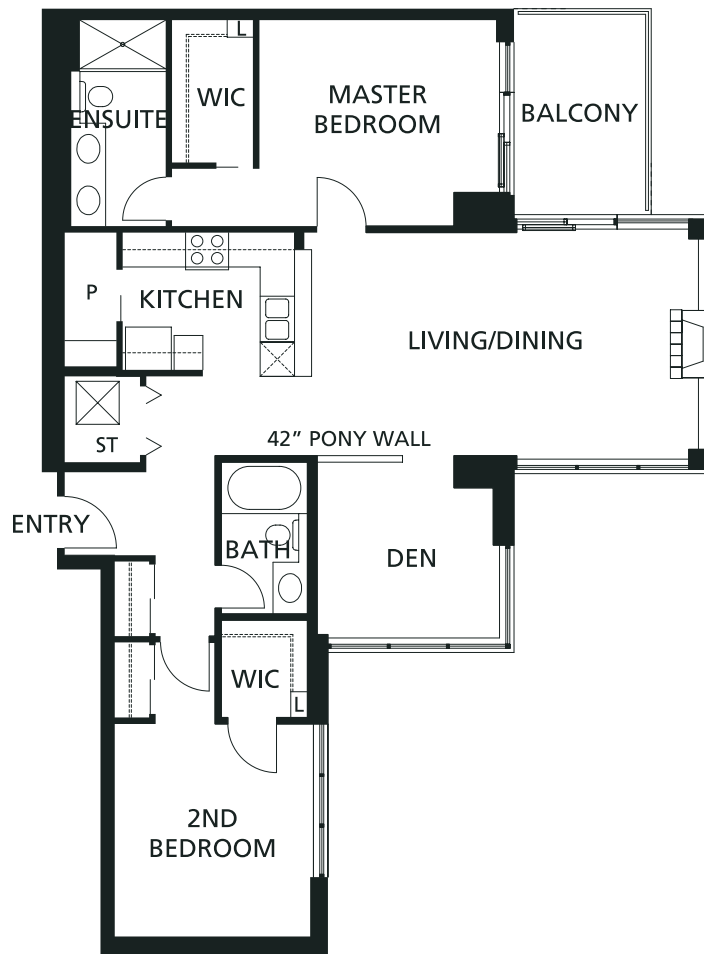

C R E S C E N D O

APPIA'S FINAL MASTERPIECE AT NEWPORT VILLAGE

SUITE 103-2003
TYPE C (2 BED + DEN)
1,294 SF

C R E S C E N D O

APPIA'S FINAL MASTERPIECE AT NEWPORT VILLAGE

SUITE 104-1404
TYPE D (2 BED + DEN)
1,308 SF

C R E S C E N D O

APPIA'S FINAL MASTERPIECE AT NEWPORT VILLAGE

SUITE 105-1405
TYPE E (2 BED + DEN)
1,372 SF

C R E S C E N D O

APPIA'S FINAL MASTERPIECE AT NEWPORT VILLAGE

SUITE 1504-2004, 2103-2603
TYPE H (2 BED + DEN)
1,793 - 1,794 SF

C R E S C E N D O

APPIA'S FINAL MASTERPIECE AT NEWPORT VILLAGE

SUITE 1505-2005, 2104-2604
TYPE I (2 BED + DEN)
1,660 SF

C R E S C E N D O

APPIA'S FINAL MASTERPIECE AT NEWPORT VILLAGE

SUITE 2101-2601
TYPE J (2 BED + DEN)
1,345 SF

C R E S C E N D O

APPIA'S FINAL MASTERPIECE AT NEWPORT VILLAGE

SUITE 2102-2602
TYPE K (2 BED + DEN)
1,510 SF