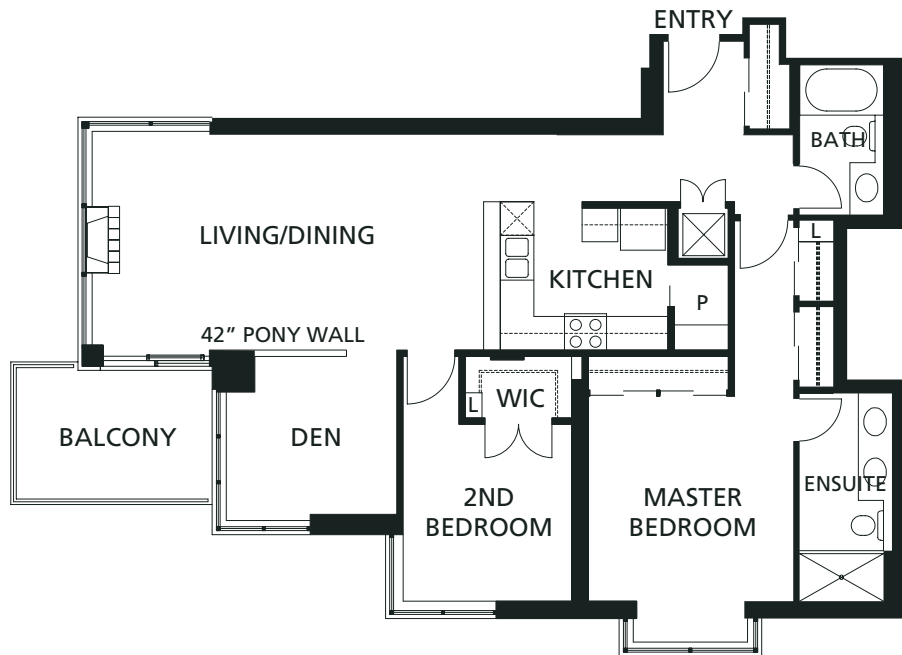

C R E S C E N D O

APPIA'S FINAL MASTERPIECE AT NEWPORT VILLAGE

SUITE 103-2003
TYPE C (2 BED + DEN)
1,294 SF

C R E S C E N D O

APPIA'S FINAL MASTERPIECE AT NEWPORT VILLAGE

SUITE 104-1404
TYPE D (2 BED + DEN)
1,308 SF

C R E S C E N D O

APPIA'S FINAL MASTERPIECE AT NEWPORT VILLAGE

SUITE 105-1405
TYPE E (2 BED + DEN)
1,372 SF

C R E S C E N D O

APPIA'S FINAL MASTERPIECE AT NEWPORT VILLAGE

SUITE 1504-2004, 2103-2603
TYPE H (2 BED + DEN)
1,793 - 1,794 SF

C R E S C E N D O

APPIA'S FINAL MASTERPIECE AT NEWPORT VILLAGE

SUITE 1505-2005, 2104-2604
TYPE I (2 BED + DEN)
1,660 SF

C R E S C E N D O

APPIA'S FINAL MASTERPIECE AT NEWPORT VILLAGE

SUITE 2101-2601
TYPE J (2 BED + DEN)
1,345 SF

C R E S C E N D O

APPIA'S FINAL MASTERPIECE AT NEWPORT VILLAGE

SUITE 2102-2602
TYPE K (2 BED + DEN)
1,510 SF