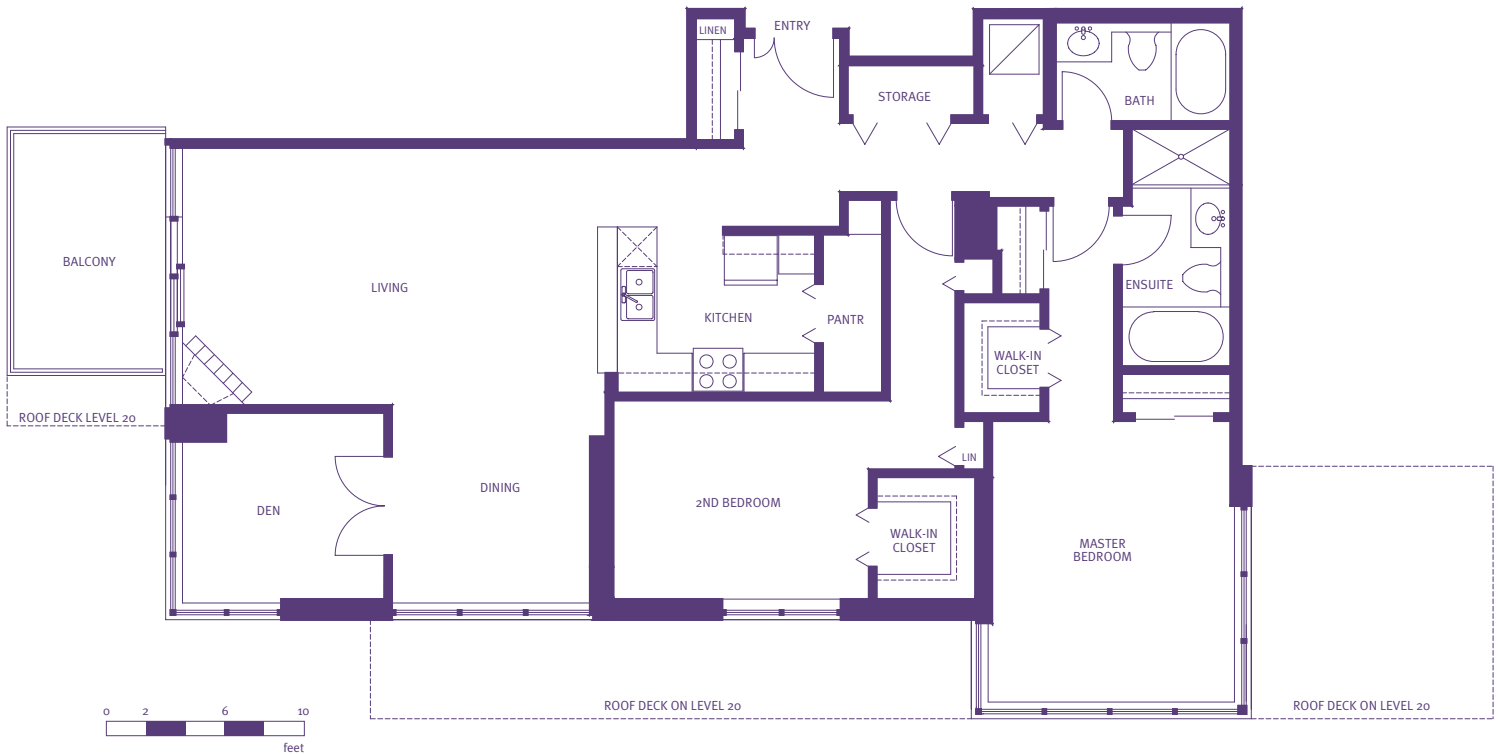

# G

Two Bedroom + Den  
1,347 square feet

2001 to 2301

Actual dimensions and floorplans may vary.  
In the interest of continuing product improvement  
the builder reserves the right to change features  
and specifications without notice.

# H

Two Bedroom + Den  
1,511 square feet

2002 to 2302

Actual dimensions and floorplans may vary.  
In the interest of continuing product improvement  
the builder reserves the right to change features  
and specifications without notice.

I

Two Bedroom + Den  
1,806 square feet

2003 to 2303

Actual dimensions and floorplans may vary.  
In the interest of continuing product improvement  
the builder reserves the right to change features  
and specifications without notice.

# J

Two Bedroom + Den  
1,613 square feet

2004 to 2304

Actual dimensions and floorplans may vary.  
In the interest of continuing product improvement  
the builder reserves the right to change features  
and specifications without notice.