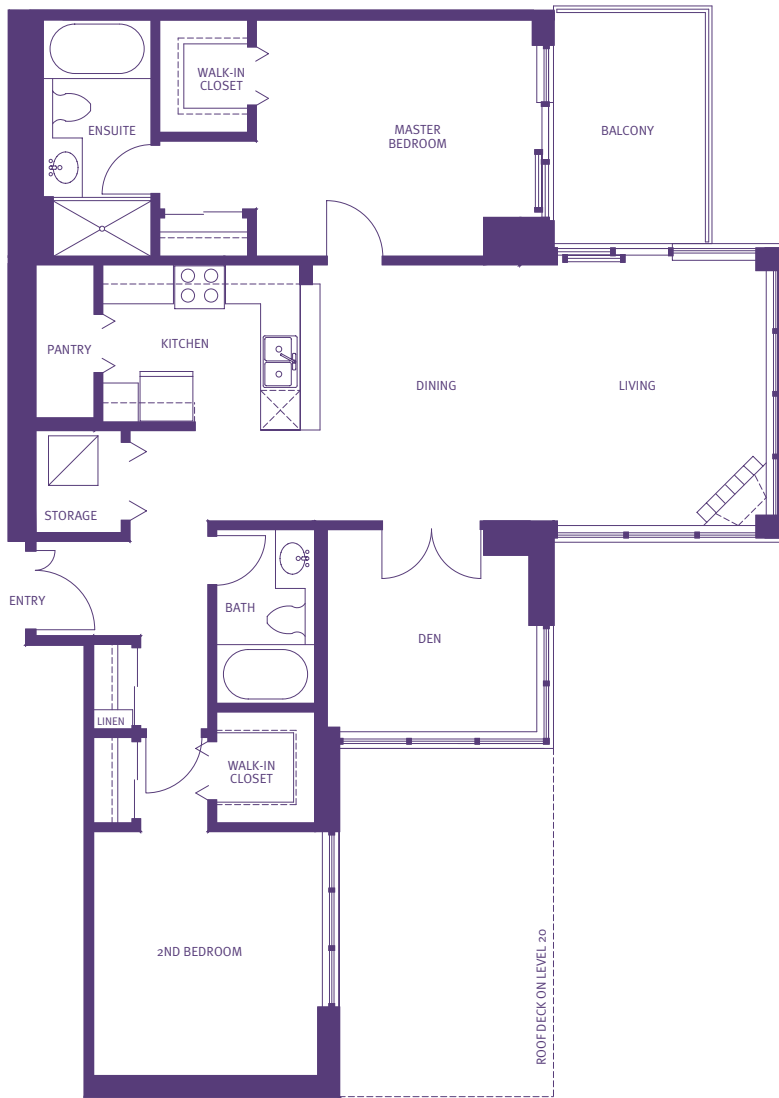

# G

Two Bedroom + Den  
1,347 square feet

2001 to 2301

Actual dimensions and floorplans may vary.  
In the interest of continuing product improvement  
the builder reserves the right to change features  
and specifications without notice.

# H

Two Bedroom + Den  
1,511 square feet

2002 to 2302

Actual dimensions and floorplans may vary.  
In the interest of continuing product improvement  
the builder reserves the right to change features  
and specifications without notice.

I

Two Bedroom + Den  
1,806 square feet

2003 to 2303

Actual dimensions and floorplans may vary.  
In the interest of continuing product improvement  
the builder reserves the right to change features  
and specifications without notice.

# J

Two Bedroom + Den  
1,613 square feet

2004 to 2304

Actual dimensions and floorplans may vary.  
In the interest of continuing product improvement  
the builder reserves the right to change features  
and specifications without notice.