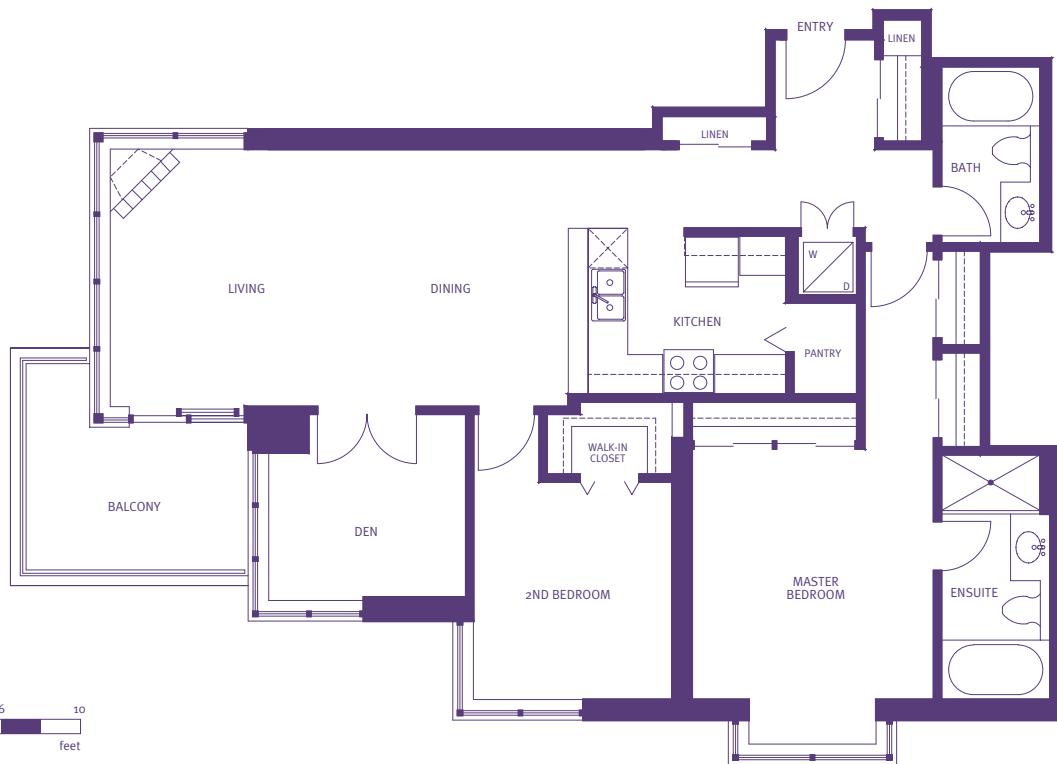

# C

Two Bedroom + Den  
1,308 square feet

203 to 1903

Actual dimensions and floorplans may vary.  
In the interest of continuing product improvement  
the builder reserves the right to change features  
and specifications without notice.

# D

Two Bedroom + Den  
1,302 square feet

204 to 1904

Actual dimensions and floorplans may vary.  
In the interest of continuing product improvement  
the builder reserves the right to change features  
and specifications without notice.

# E

Two Bedroom + Den  
1,320 square feet  
(Roof deck on Level 2)

205 to 1905

Actual dimensions and floorplans may vary.  
In the interest of continuing product improvement  
the builder reserves the right to change features  
and specifications without notice.