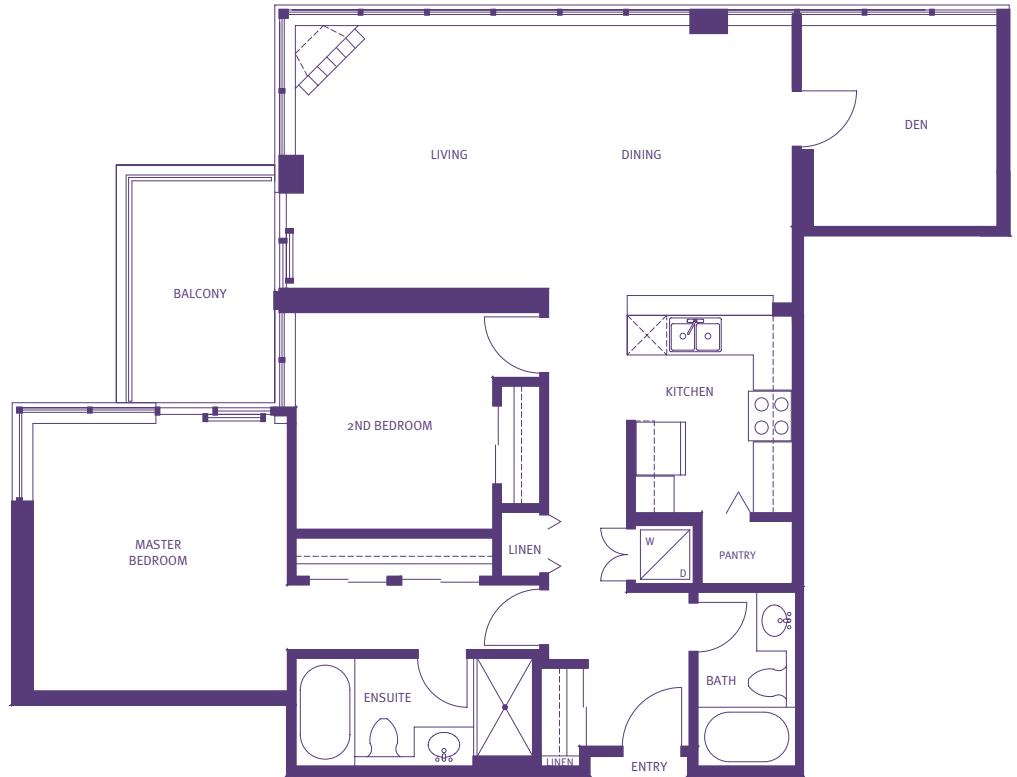

# C

Two Bedroom + Den  
1,308 square feet

203 to 1903

Actual dimensions and floorplans may vary.  
In the interest of continuing product improvement  
the builder reserves the right to change features  
and specifications without notice.

# D

Two Bedroom + Den  
1,302 square feet

204 to 1904

Actual dimensions and floorplans may vary.  
In the interest of continuing product improvement  
the builder reserves the right to change features  
and specifications without notice.

# E

Two Bedroom + Den  
1,320 square feet  
(Roof deck on Level 2)

205 to 1905

Actual dimensions and floorplans may vary.  
In the interest of continuing product improvement  
the builder reserves the right to change features  
and specifications without notice.