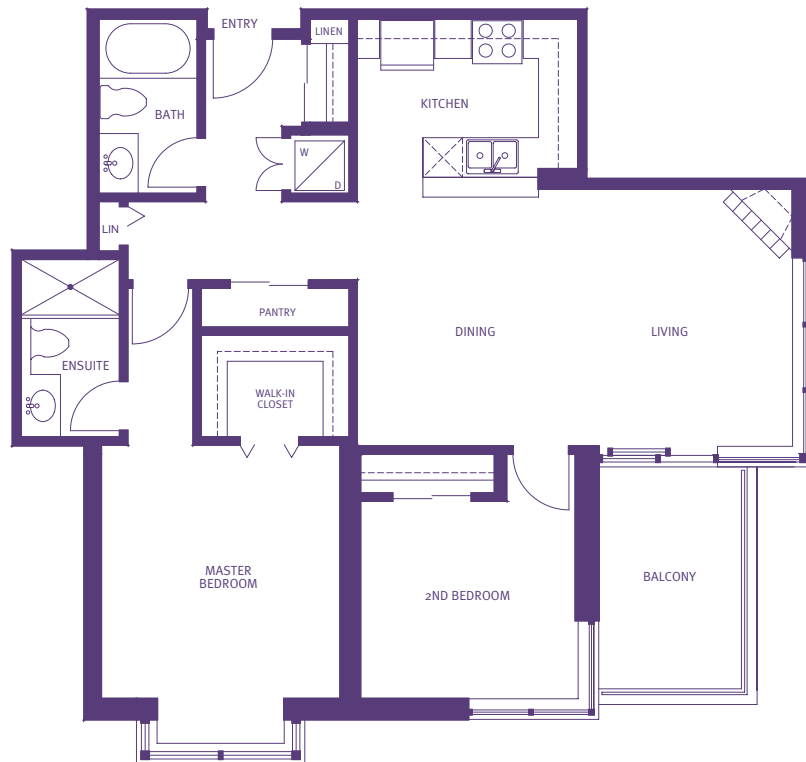

A

Two Bedroom
1,040 square feet

201 to 1901

Actual dimensions and floorplans may vary.
In the interest of continuing product improvement
the builder reserves the right to change features
and specifications without notice.

B

Two Bedroom
1,101 square feet

102 to 1902

Actual dimensions and floorplans may vary.
In the interest of continuing product improvement
the builder reserves the right to change features
and specifications without notice.

F

Two Bedroom
1,121 square feet (Roof deck on Level 2)

206 to 1906

Actual dimensions and floorplans may vary.
In the interest of continuing product improvement
the builder reserves the right to change features
and specifications without notice.