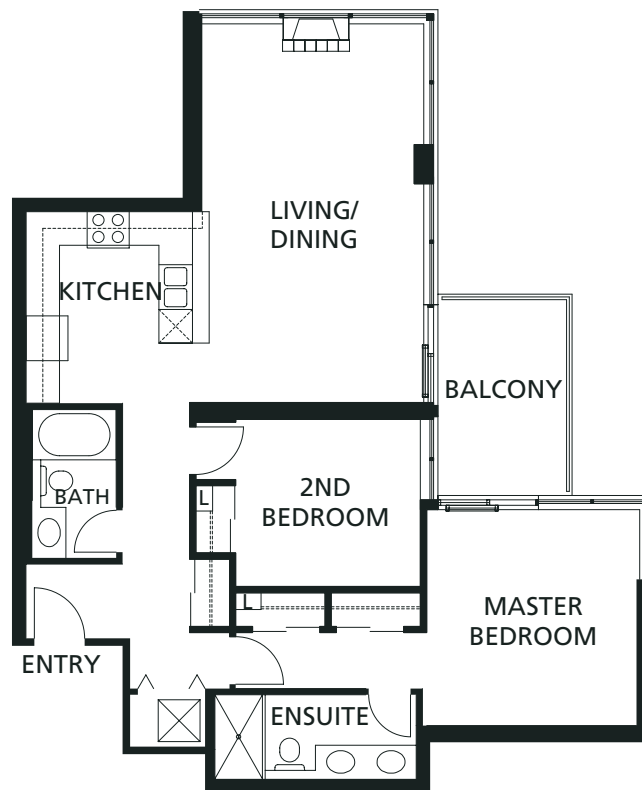

# C R E S C E N D O

APPIA'S FINAL MASTERPIECE AT NEWPORT VILLAGE

SUITE 101-1401  
TYPE A (2 BED)  
1,032 SF

# C R E S C E N D O

APPIA'S FINAL MASTERPIECE AT NEWPORT VILLAGE

SUITE 102-2002  
TYPE B (2 BED)  
1,100 SF

# C R E S C E N D O

APPIA'S FINAL MASTERPIECE AT NEWPORT VILLAGE

SUITE 106-1406  
TYPE F (2 BED)  
1,130 SF

# C R E S C E N D O

APPIA'S FINAL MASTERPIECE AT NEWPORT VILLAGE

SUITE 1501-2001  
TYPE G (2 BED)  
1,072 SF