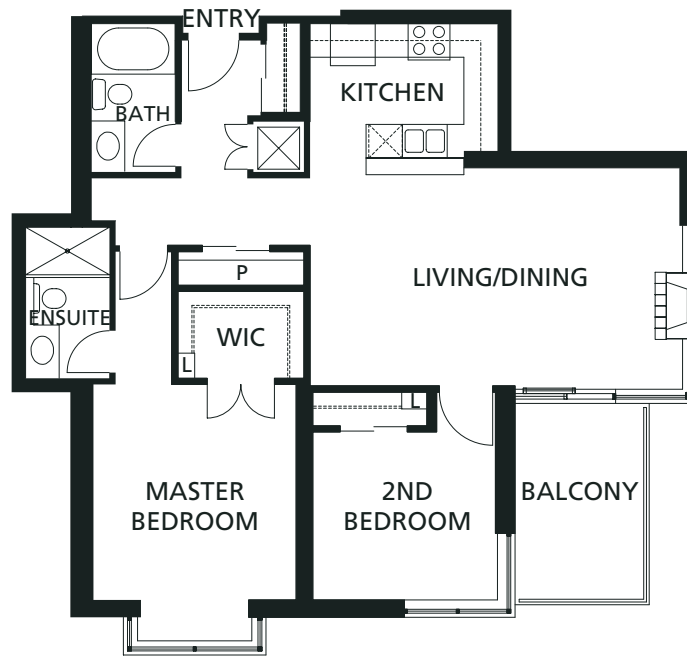

# C R E S C E N D O

APPIA'S FINAL MASTERPIECE AT NEWPORT VILLAGE

SUITE 101-1401  
TYPE A (2 BED)  
1,032 SF

# C R E S C E N D O

APPIA'S FINAL MASTERPIECE AT NEWPORT VILLAGE

SUITE 102-2002  
TYPE B (2 BED)  
1,100 SF

# C R E S C E N D O

APPIA'S FINAL MASTERPIECE AT NEWPORT VILLAGE

SUITE 106-1406  
TYPE F (2 BED)  
1,130 SF

# C R E S C E N D O

APPIA'S FINAL MASTERPIECE AT NEWPORT VILLAGE

SUITE 1501-2001  
TYPE G (2 BED)  
1,072 SF