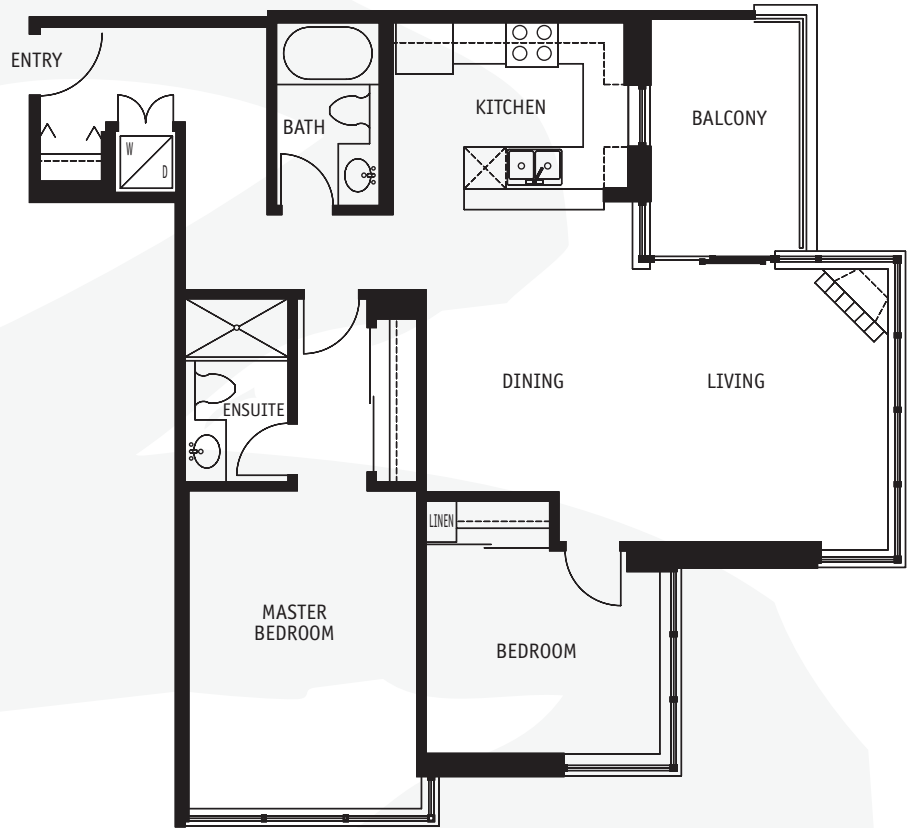

## PLAN B

Two Bedroom  
931 to 968 sq. ft.

Actual dimensions and floorplans may vary.  
In the interest of continuing product improvement  
the builder reserves the right to change features  
and specifications without notice.

## PLAN C

Two Bedroom  
1,062 to 1,091 sq. ft.

MODIFIED "C" PLAN  
AVAILABLE ON 2nd to 5th  
FLOORS. PLEASE SEE SALES  
REPRESENTATIVE.

Actual dimensions and floorplans may vary.  
In the interest of continuing product improvement  
the builder reserves the right to change features  
and specifications without notice.