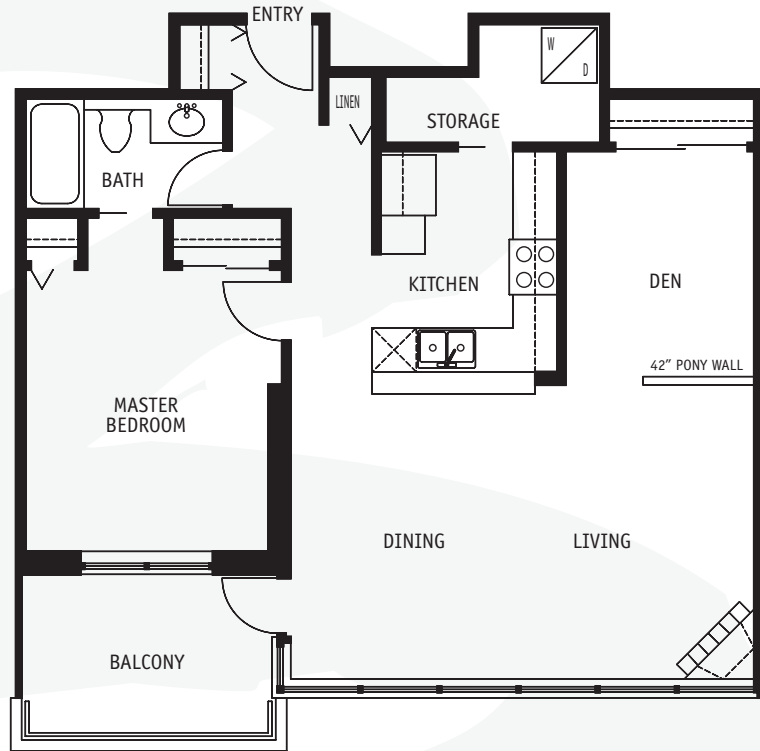

## PLAN C

Two Bedroom  
1,062 to 1,091 sq. ft.

MODIFIED "C" PLAN  
AVAILABLE ON 2nd to 5th  
FLOORS. PLEASE SEE SALES  
REPRESENTATIVE.

Actual dimensions and floorplans may vary.  
In the interest of continuing product improvement  
the builder reserves the right to change features  
and specifications without notice.

T H E  
  
**BENTLEY**  
 AT NEWPORT VILLAGE

**PLAN D**

Two Bedroom  
 901 sq. ft.

Actual dimensions and floorplans may vary.  
 In the interest of continuing product improvement  
 the builder reserves the right to change features  
 and specifications without notice.