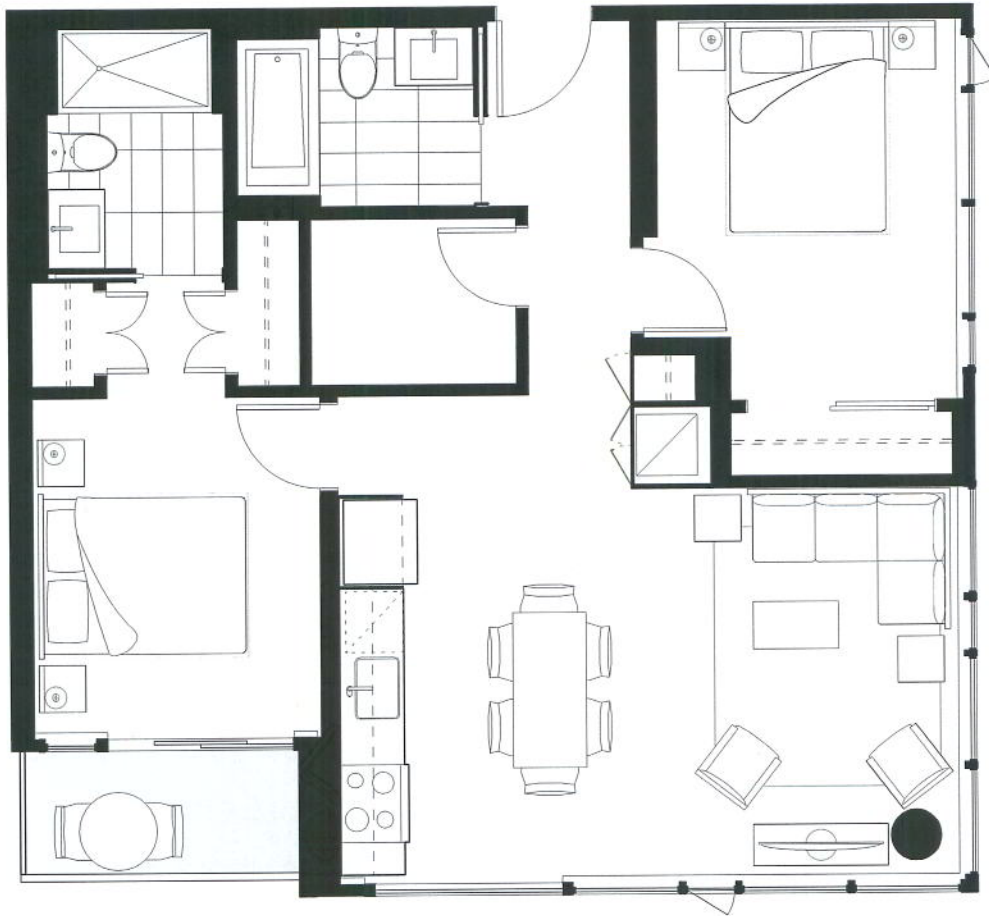

THE ROLSTON

ORIGINAL LIVES HERE

SUITE	EDITION	INTERIOR (SQ FT)	BALCONY (SQ FT)
G2	CECIL	718	181

13

In a continuing effort to meet the challenge of product improvements, we reserve the right to modify or change plans and specifications without notice. All dimensions and sizes are approximate. Refer to the disclosure statement for specific details. E.&O.E.

THE ROLSTON

ORIGINAL LIVES HERE

SUITE	EDITION	INTERIOR (SQ FT)	BALCONY (SQ FT)
H1	YALE	809	38

NORTH ↖

17, 19, 21, 23, 26

In a continuing effort to meet the challenge of product improvements, we reserve the right to modify or change plans and specifications without notice. All dimensions and sizes are approximate. Refer to the disclosure statement for specific details. E.&O.E.