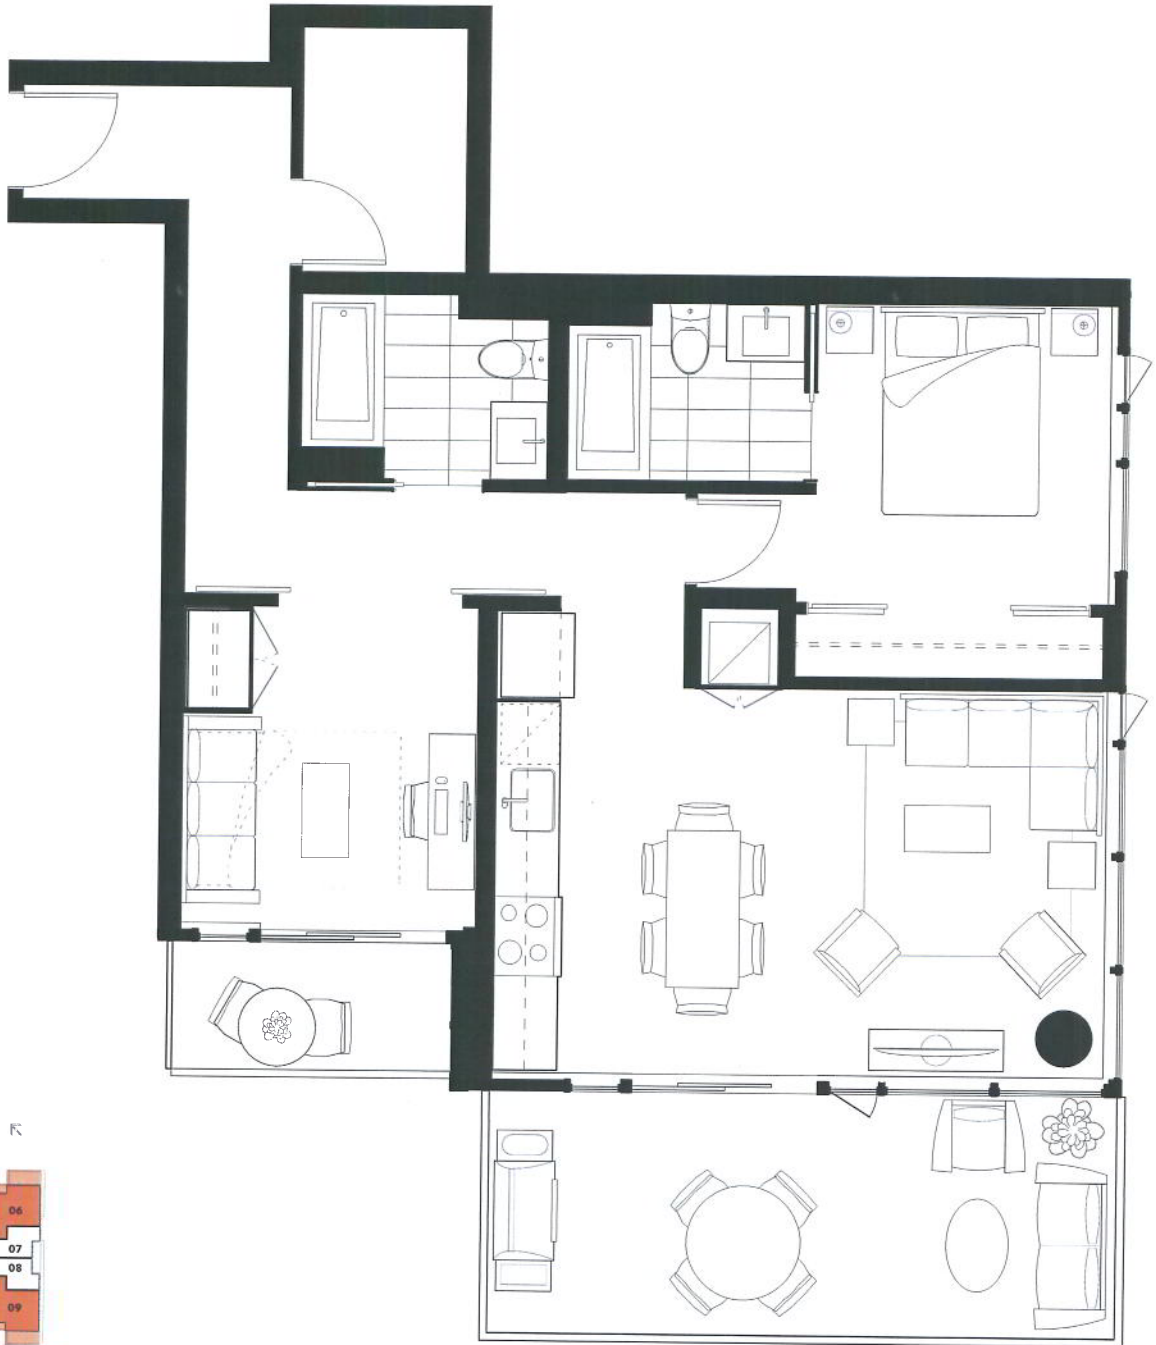

THE ROLSTON

ORIGINAL LIVES HERE

SUITE	EDITION	INTERIOR (SQ. FT.)	BALCONY (SQ. FT.)
J2	CECIL	833	208

NORTH $\uparrow$

13

In a continuing effort to meet the challenge of product improvements, we reserve the right to modify or change plans and specifications without notice. All dimensions and sizes are approximate. Refer to the disclosure statement for specific details. E.&O.E.