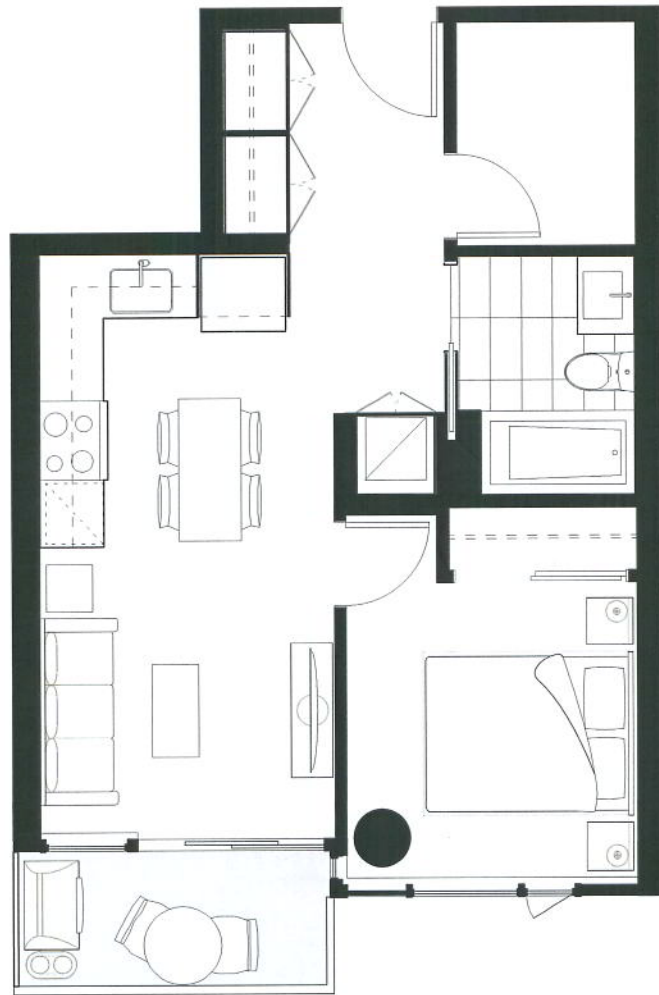

THE ROLSTON

ORIGINAL LIVES HERE

SUITE	EDITION	INTERIOR (SQ FT)	BALCONY (SQ FT)
A	YALE	461	42

In a continuing effort to meet the challenge of product improvements, we reserve the right to modify or change plans and specifications without notice. All dimensions and sizes are approximate. Refer to the disclosure statement for specific details. E.&O.E.

THE ROLSTON

ORIGINAL LIVES HERE

SUITE	EDITION	INTERIOR (SQ. FT.)	BALCONY (SQ. FT.)
A	CECIL	461	42

In a continuing effort to meet the challenge of product improvements, we reserve the right to modify or change plans and specifications without notice. All dimensions and sizes are approximate. Refer to the disclosure statement for specific details. E.&O.E.

THE ROLSTON

ORIGINAL LIVES HERE

SUITE	EDITION	INTERIOR (SQ FT)	BALCONY (SQ FT)
B1	YALE	505	47

In a continuing effort to meet the challenge of product improvements, we reserve the right to modify or change plans and specifications without notice. All dimensions and sizes are approximate. Refer to the disclosure statement for specific details. E.&O.E.

THE ROLSTON

ORIGINAL LIVES HERE

SUITE	EDITION	INTERIOR (SQ FT)	BALCONY (SQ FT)
B1	CECIL	505	47

NORTH ↗

15

In a continuing effort to meet the challenge of product improvements, we reserve the right to modify or change plans and specifications without notice. All dimensions and sizes are approximate. Refer to the disclosure statement for specific details. E.&O.E.