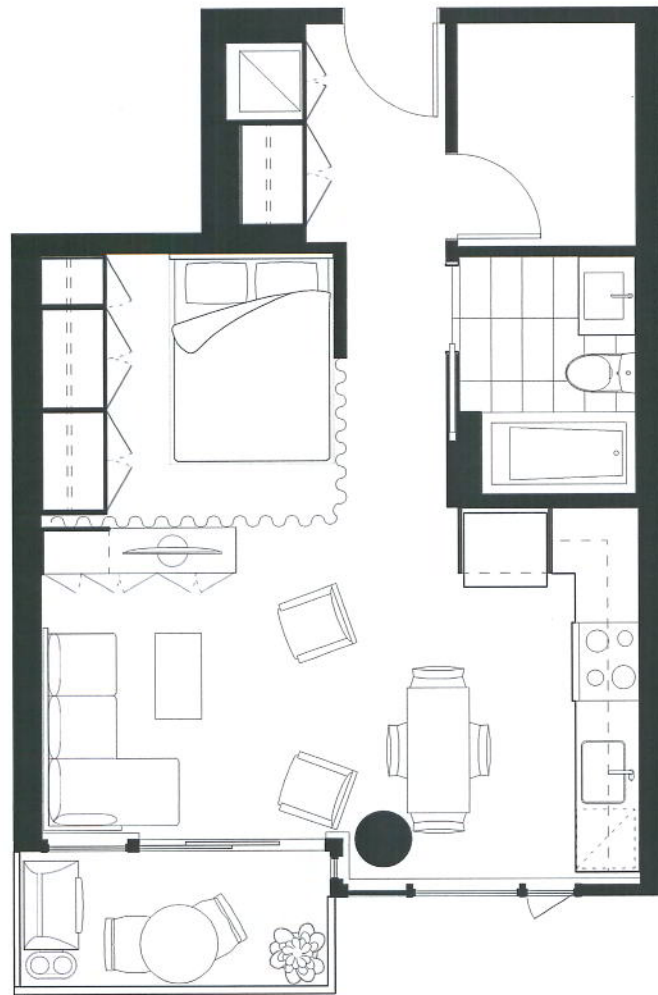

THE ROLSTON

ORIGINAL LIVES HERE

SUITE	EDITION	INTERIOR (SQ. FT.)	BALCONY (SQ. FT.)
A	CECIL	461	42

In a continuing effort to meet the challenge of product improvements, we reserve the right to modify or change plans and specifications without notice. All dimensions and sizes are approximate. Refer to the disclosure statement for specific details. E.&O.E.

THE ROLSTON

ORIGINAL LIVES HERE

SUITE	EDITION	INTERIOR (SQ FT)	BALCONY (SQ FT)
B1	YALE	505	47

In a continuing effort to meet the challenge of product improvements, we reserve the right to modify or change plans and specifications without notice. All dimensions and sizes are approximate. Refer to the disclosure statement for specific details. E.&O.E.

THE ROLSTON

ORIGINAL LIVES HERE

SUITE	EDITION	INTERIOR (SQ FT)	BALCONY (SQ FT)
B1	CECIL	505	47

NORTH ↗

15

In a continuing effort to meet the challenge of product improvements, we reserve the right to modify or change plans and specifications without notice. All dimensions and sizes are approximate. Refer to the disclosure statement for specific details. E.&O.E.

THE ROLSTON

ORIGINAL LIVES HERE

SUITE	EDITION	INTERIOR (SQ FT)	BALCONY (SQ FT)
B2	YALE	519	160

In a continuing effort to meet the challenge of product improvements, we reserve the right to modify or change plans and specifications without notice. All dimensions and sizes are approximate. Refer to the disclosure statement for specific details. E.&O.E.