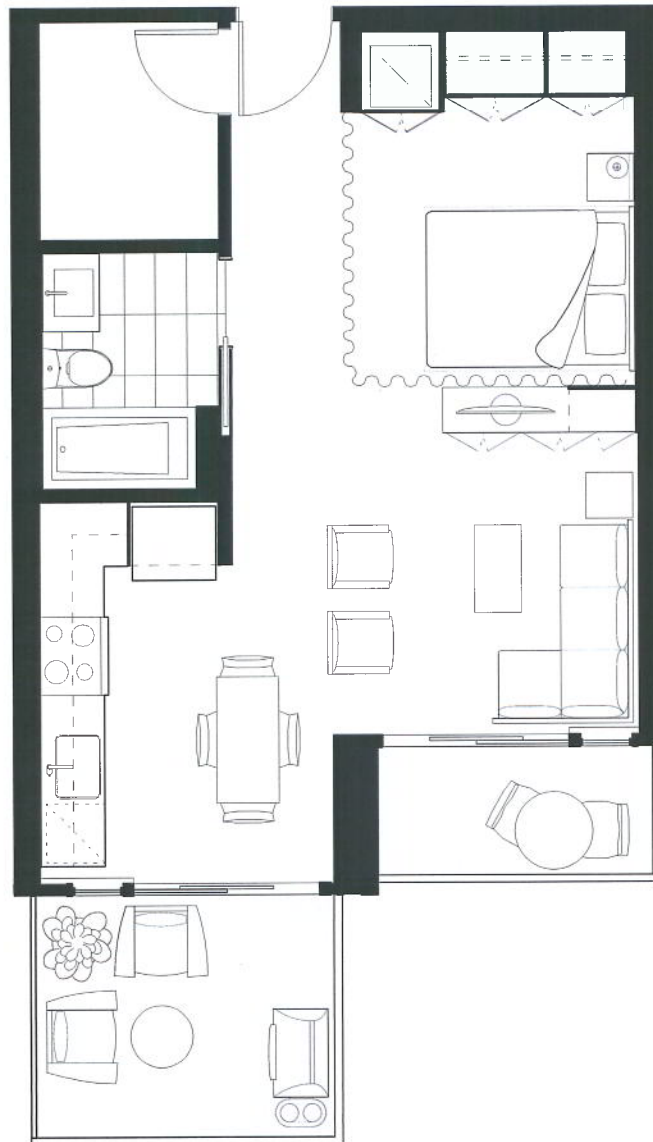

THE ROLSTON

ORIGINAL LIVES HERE

SUITE	EDITION	INTERIOR (SQ FT)	BALCONY (SQ FT)
B1	CECIL	505	47

NORTH ↗

15

In a continuing effort to meet the challenge of product improvements, we reserve the right to modify or change plans and specifications without notice. All dimensions and sizes are approximate. Refer to the disclosure statement for specific details. E.&O.E.

THE ROLSTON

ORIGINAL LIVES HERE

SUITE	EDITION	INTERIOR (SQ. FT.)	BALCONY (SQ. FT.)
C1	CECIL	516	39

In a continuing effort to meet the challenge of product improvements, we reserve the right to modify or change plans and specifications without notice. All dimensions and sizes are approximate. Refer to the disclosure statement for specific details. E.&O.E.

THE ROLSTON

ORIGINAL LIVES HERE

SUITE	EDITION	INTERIOR (SQ FT)	BALCONY (SQ FT)
C2	YALE	516	119

In a continuing effort to meet the challenge of product improvements, we reserve the right to modify or change plans and specifications without notice. All dimensions and sizes are approximate. Refer to the disclosure statement for specific details. E.&O.E.

THE ROLSTON

ORIGINAL LIVES HERE

SUITE	EDITION	INTERIOR (SQ FT)	BALCONY (SQ FT)
C2	CECIL	516	119

In a continuing effort to meet the challenge of product improvements, we reserve the right to modify or change plans and specifications without notice. All dimensions and sizes are approximate. Refer to the disclosure statement for specific details. E.&O.E.