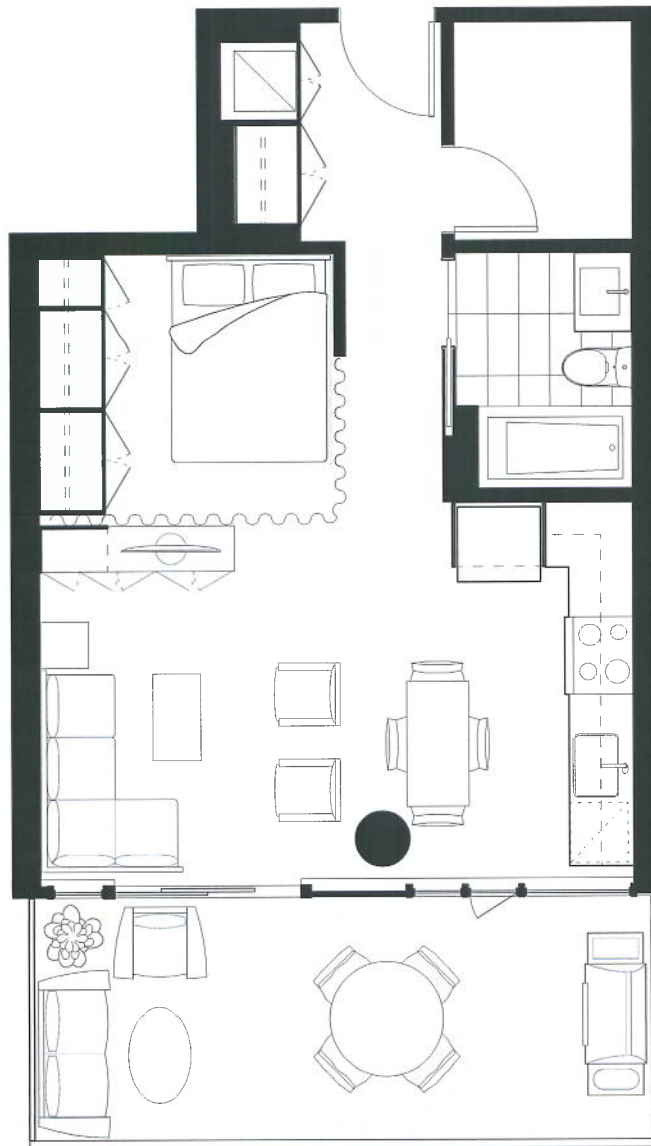

THE ROLSTON

ORIGINAL LIVES HERE

SUITE	EDITION	INTERIOR (SQ FT)	BALCONY (SQ FT)
B1	CECIL	505	47

NORTH ↗

15

In a continuing effort to meet the challenge of product improvements, we reserve the right to modify or change plans and specifications without notice. All dimensions and sizes are approximate. Refer to the disclosure statement for specific details. E.&O.E.

THE ROLSTON

ORIGINAL LIVES HERE

SUITE	EDITION	INTERIOR (SQ FT)	BALCONY (SQ FT)
B2	YALE	519	160

In a continuing effort to meet the challenge of product improvements, we reserve the right to modify or change plans and specifications without notice. All dimensions and sizes are approximate. Refer to the disclosure statement for specific details. E.&O.E.

THE ROLSTON

ORIGINAL LIVES HERE

SUITE	EDITION	INTERIOR (SQ FT)	BALCONY (SQ FT)
B2	CECIL	519	160

In a continuing effort to meet the challenge of product improvements, we reserve the right to modify or change plans and specifications without notice. All dimensions and sizes are approximate. Refer to the disclosure statement for specific details. E.&O.E.

THE ROLSTON

ORIGINAL LIVES HERE

SUITE	EDITION	INTERIOR (SQ FT)	BALCONY (SQ FT)
C1	YALE	516	39

NORTH ↖

6,8,10,12

In a continuing effort to meet the challenge of product improvements, we reserve the right to modify or change plans and specifications without notice. All dimensions and sizes are approximate. Refer to the disclosure statement for specific details. E.&O.E.