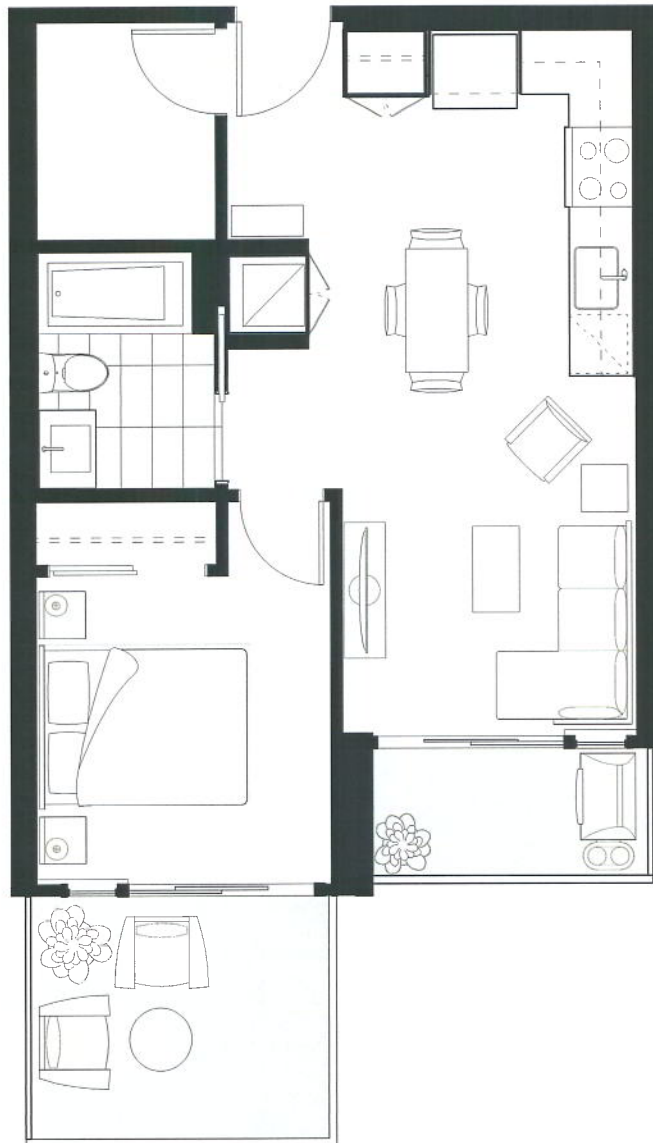

THE ROLSTON

ORIGINAL LIVES HERE

SUITE	EDITION	INTERIOR (SQ FT)	BALCONY (SQ FT)
B1	CECIL	505	47

NORTH ↗

15

In a continuing effort to meet the challenge of product improvements, we reserve the right to modify or change plans and specifications without notice. All dimensions and sizes are approximate. Refer to the disclosure statement for specific details. E.&O.E.

THE ROLSTON

ORIGINAL LIVES HERE

SUITE	EDITION	INTERIOR (SQ FT)	BALCONY (SQ FT)
C1	YALE	516	39

NORTH ↖

6,8,10,12

In a continuing effort to meet the challenge of product improvements, we reserve the right to modify or change plans and specifications without notice. All dimensions and sizes are approximate. Refer to the disclosure statement for specific details. E.&O.E.

THE ROLSTON

ORIGINAL LIVES HERE

SUITE	EDITION	INTERIOR (SQ. FT.)	BALCONY (SQ. FT.)
C1	CECIL	516	39

In a continuing effort to meet the challenge of product improvements, we reserve the right to modify or change plans and specifications without notice. All dimensions and sizes are approximate. Refer to the disclosure statement for specific details. E.&O.E.

THE ROLSTON

ORIGINAL LIVES HERE

SUITE	EDITION	INTERIOR (SQ FT)	BALCONY (SQ FT)
C2	YALE	516	119

In a continuing effort to meet the challenge of product improvements, we reserve the right to modify or change plans and specifications without notice. All dimensions and sizes are approximate. Refer to the disclosure statement for specific details. E.&O.E.