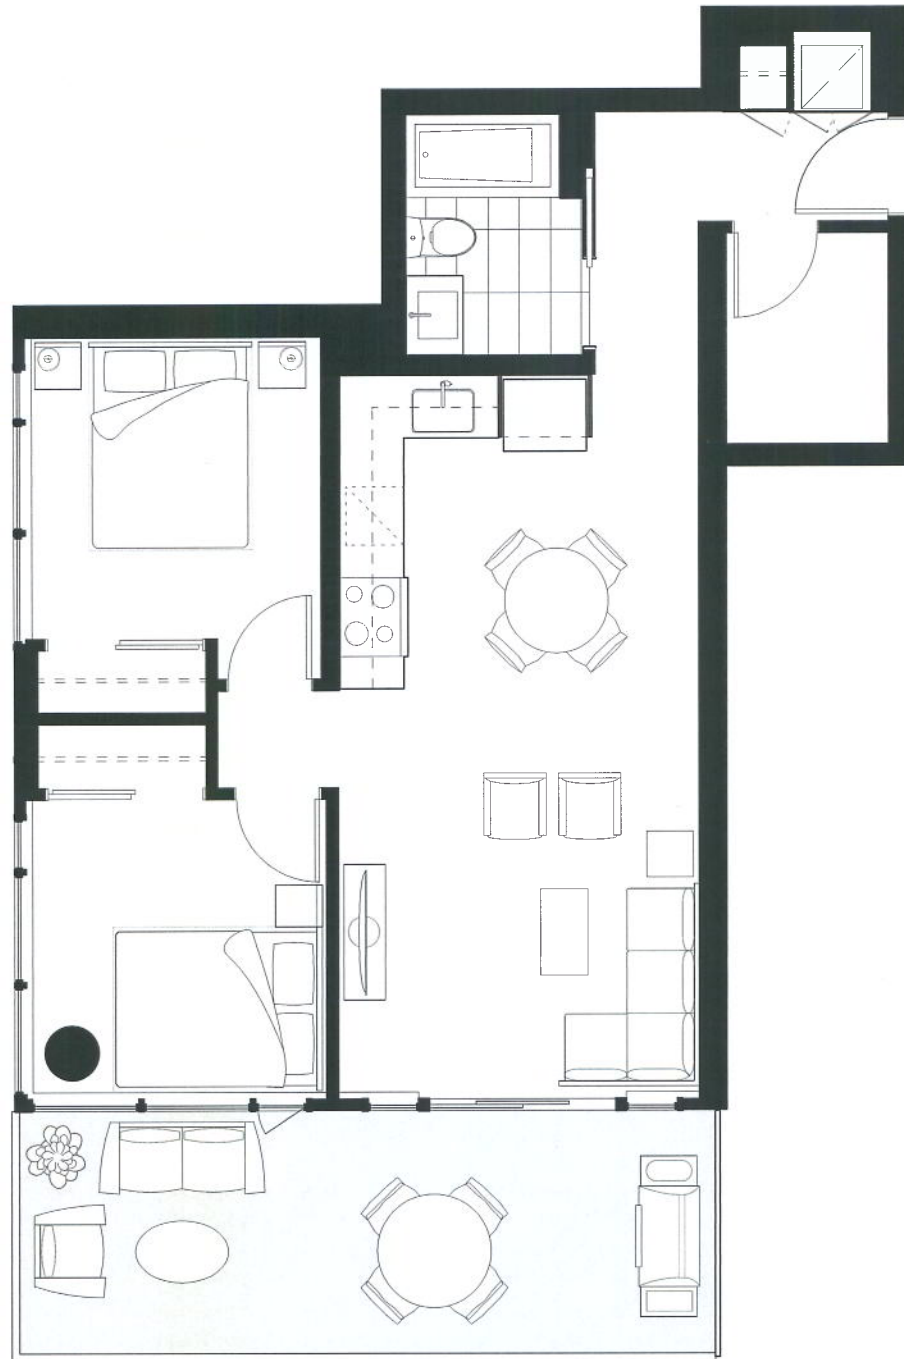

THE ROLSTON

ORIGINAL LIVES HERE

SUITE	EDITION	INTERIOR (SQ. FT.)	BALCONY (SQ. FT.)
G2	YALE	718	181

NORTH ↖

5,7,9,11

In a continuing effort to meet the challenge of product improvements, we reserve the right to modify or change plans and specifications without notice. All dimensions and sizes are approximate. Refer to the disclosure statement for specific details. E.&O.E.