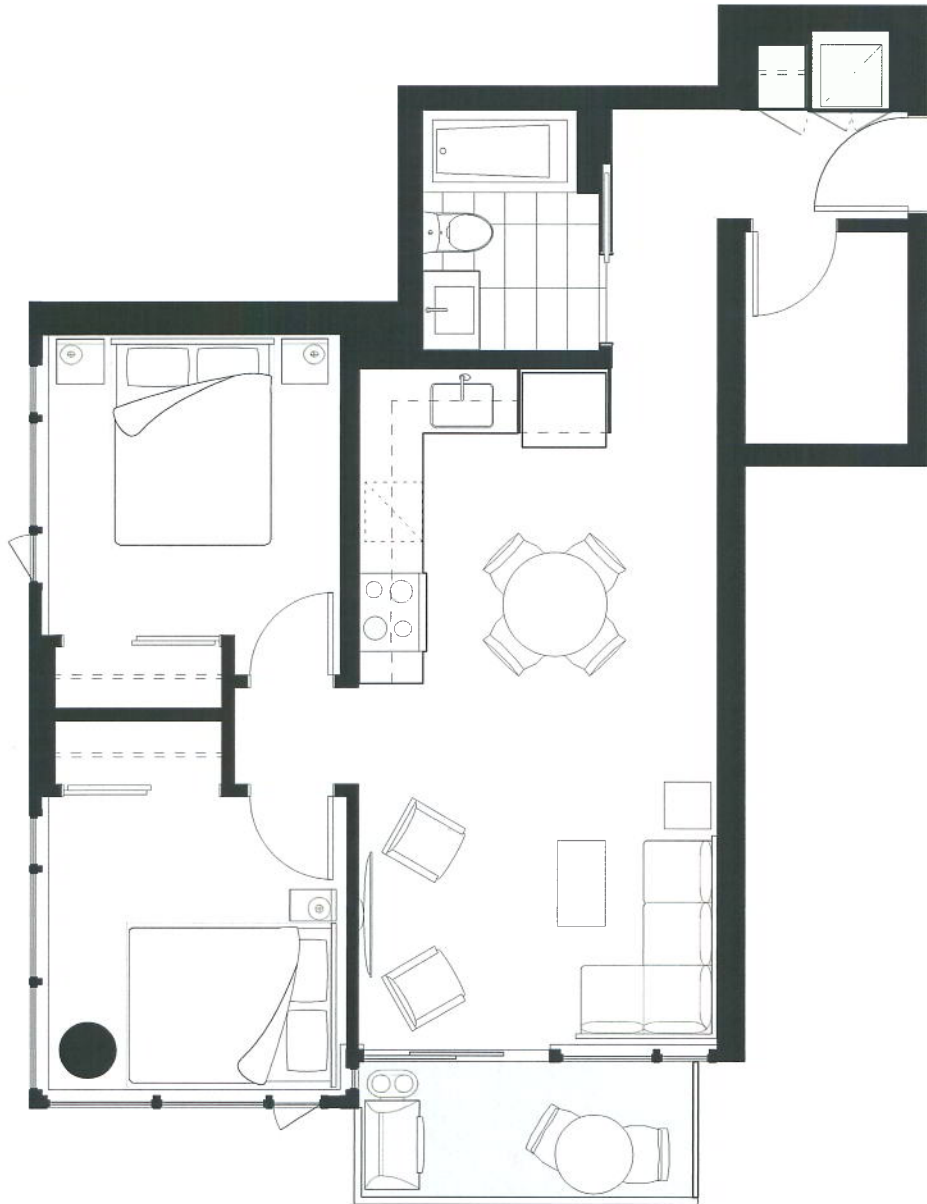

THE ROLSTON

ORIGINAL LIVES HERE

SUITE	EDITION	INTERIOR (SQ FT)	BALCONY (SQ FT)
F	CECIL	581	41

NORTH ↗

13,15

In a continuing effort to meet the challenge of product improvements, we reserve the right to modify or change plans and specifications without notice. All dimensions and sizes are approximate. Refer to the disclosure statement for specific details. E.&O.E.

THE ROLSTON

ORIGINAL LIVES HERE

SUITE	EDITION	INTERIOR (SQ FT)	BALCONY (SQ FT)
G1	YALE	702	50

In a continuing effort to meet the challenge of product improvements, we reserve the right to modify or change plans and specifications without notice. All dimensions and sizes are approximate. Refer to the disclosure statement for specific details. E.&O.E.