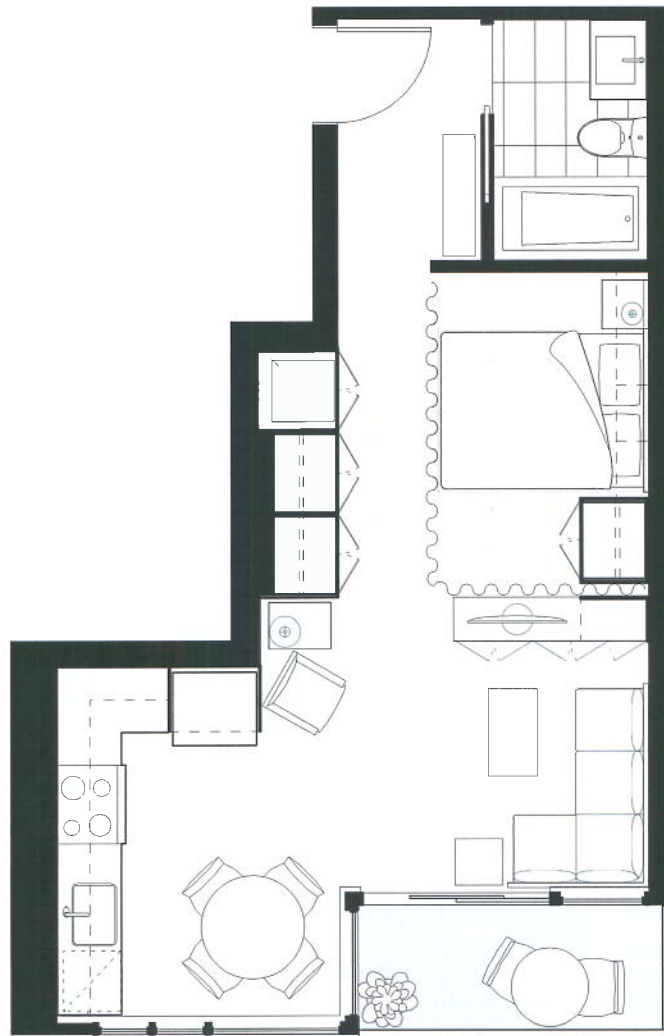

THE ROLSTON

ORIGINAL LIVES HERE

SUITE	EDITION	INTERIOR (SQ FT)	BALCONY (SQ FT)
A	YALE	461	42

In a continuing effort to meet the challenge of product improvements, we reserve the right to modify or change plans and specifications without notice. All dimensions and sizes are approximate. Refer to the disclosure statement for specific details. E.&O.E.

THE ROLSTON

ORIGINAL LIVES HERE

SUITE	EDITION	INTERIOR (SQ. FT.)	BALCONY (SQ. FT.)
A	CECIL	461	42

In a continuing effort to meet the challenge of product improvements, we reserve the right to modify or change plans and specifications without notice. All dimensions and sizes are approximate. Refer to the disclosure statement for specific details. E.&O.E.

THE ROLSTON

ORIGINAL LIVES HERE

SUITE	EDITION	INTERIOR (SQ FT)	BALCONY (SQ FT)
B1	YALE	505	47

In a continuing effort to meet the challenge of product improvements, we reserve the right to modify or change plans and specifications without notice. All dimensions and sizes are approximate. Refer to the disclosure statement for specific details. E.&O.E.

THE ROLSTON

ORIGINAL LIVES HERE

SUITE	EDITION	INTERIOR (SQ FT)	BALCONY (SQ FT)
B1	CECIL	505	47

NORTH ↗

15

In a continuing effort to meet the challenge of product improvements, we reserve the right to modify or change plans and specifications without notice. All dimensions and sizes are approximate. Refer to the disclosure statement for specific details. E.&O.E.