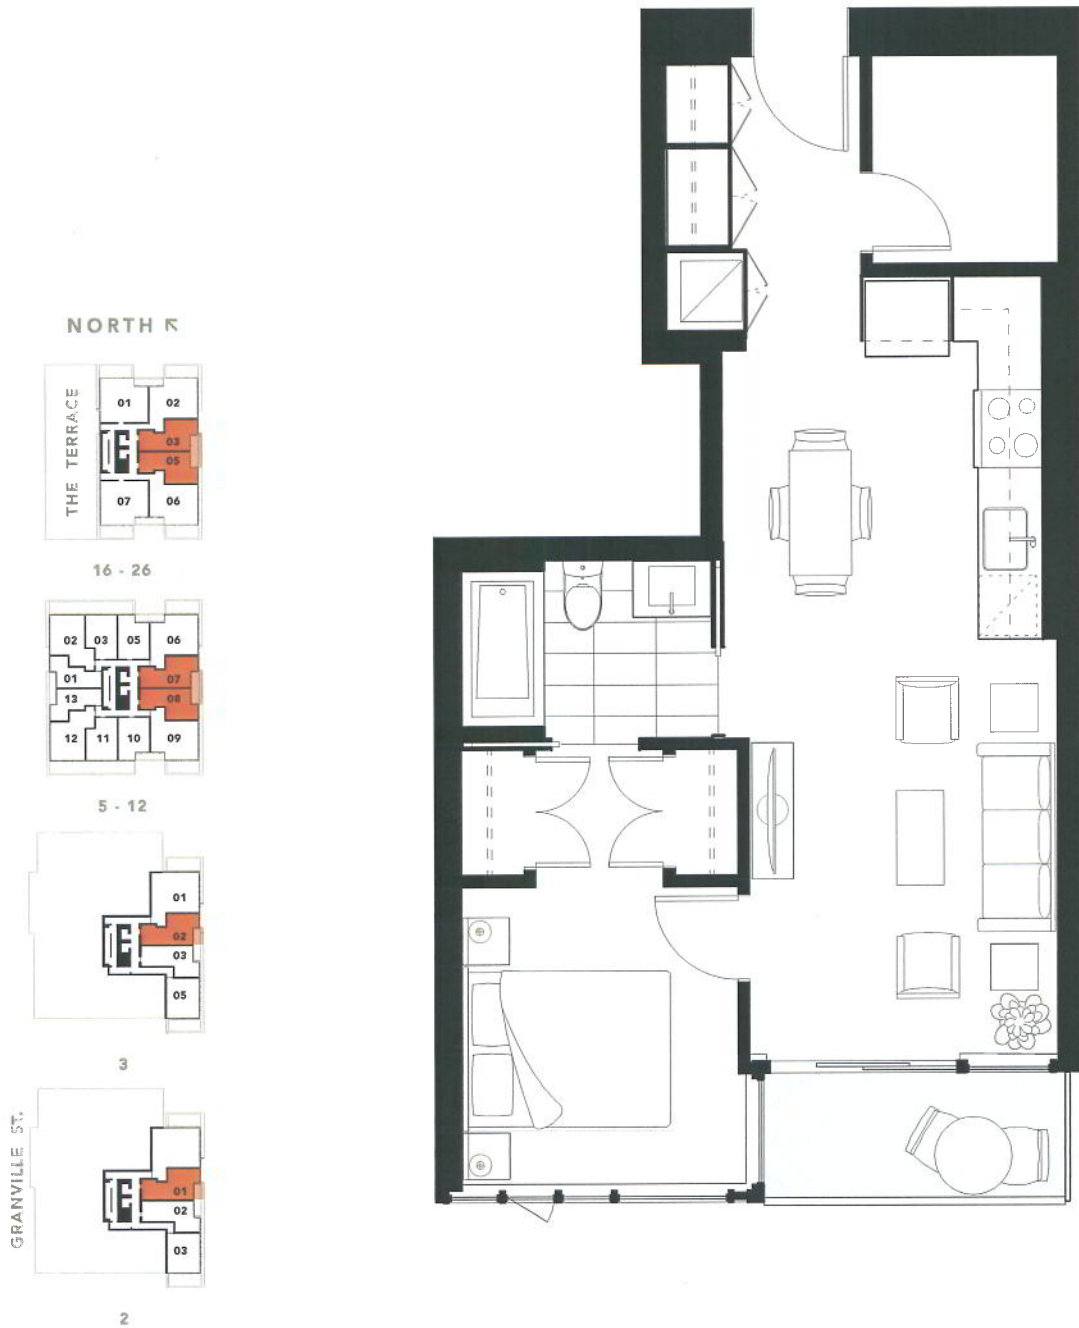

THE ROLSTON

ORIGINAL LIVES HERE

SUITE	EDITION	INTERIOR (SQ FT)	BALCONY (SQ FT)
C2	YALE	516	119

In a continuing effort to meet the challenge of product improvements, we reserve the right to modify or change plans and specifications without notice. All dimensions and sizes are approximate. Refer to the disclosure statement for specific details. E.&O.E.

THE ROLSTON

ORIGINAL LIVES HERE

SUITE	EDITION	INTERIOR (SQ FT)	BALCONY (SQ FT)
C2	CECIL	516	119

In a continuing effort to meet the challenge of product improvements, we reserve the right to modify or change plans and specifications without notice. All dimensions and sizes are approximate. Refer to the disclosure statement for specific details. E.&O.E.

THE ROLSTON

ORIGINAL LIVES HERE

SUITE	EDITION	INTERIOR (SQ. FT.)	BALCONY (SQ. FT.)
F	YALE	581	41

In a continuing effort to meet the challenge of product improvements, we reserve the right to modify or change plans and specifications without notice. All dimensions and sizes are approximate. Refer to the disclosure statement for specific details. E.&O.E.

THE ROLSTON

ORIGINAL LIVES HERE

SUITE	EDITION	INTERIOR (SQ FT)	BALCONY (SQ FT)
F	CECIL	581	41

NORTH ↗

13,15

In a continuing effort to meet the challenge of product improvements, we reserve the right to modify or change plans and specifications without notice. All dimensions and sizes are approximate. Refer to the disclosure statement for specific details. E.&O.E.