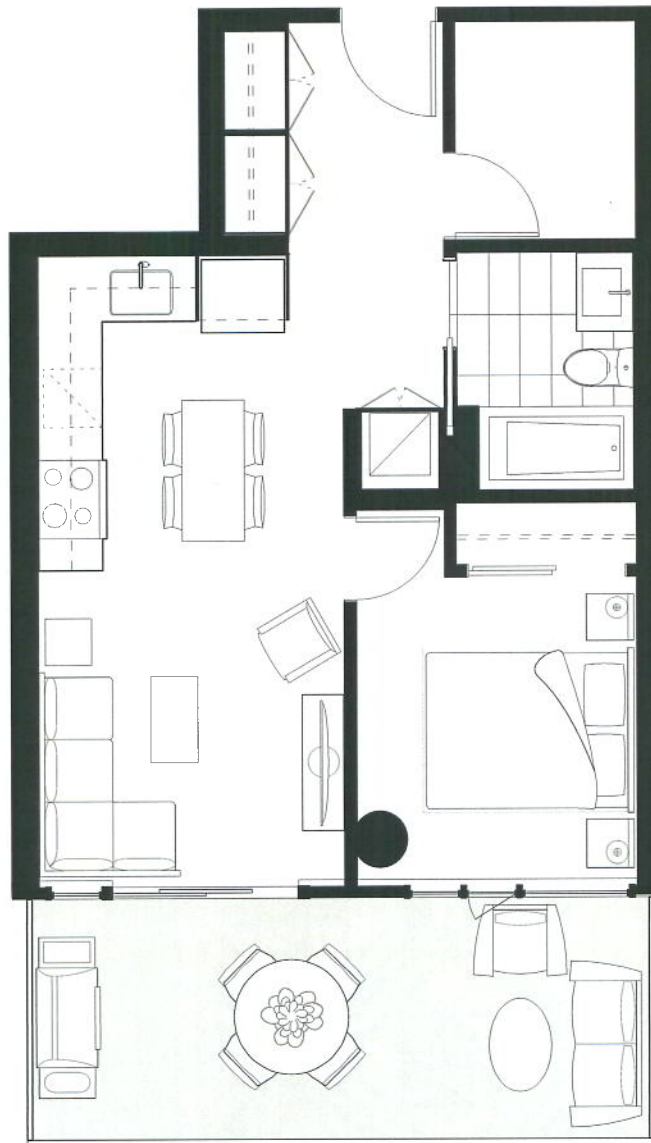

THE ROLSTON

ORIGINAL LIVES HERE

SUITE	EDITION	INTERIOR (SQ FT)	BALCONY (SQ FT)
B1	YALE	505	47

In a continuing effort to meet the challenge of product improvements, we reserve the right to modify or change plans and specifications without notice. All dimensions and sizes are approximate. Refer to the disclosure statement for specific details. E.&O.E.

THE ROLSTON

ORIGINAL LIVES HERE

SUITE	EDITION	INTERIOR (SQ FT)	BALCONY (SQ FT)
B1	CECIL	505	47

NORTH ↗

15

In a continuing effort to meet the challenge of product improvements, we reserve the right to modify or change plans and specifications without notice. All dimensions and sizes are approximate. Refer to the disclosure statement for specific details. E.&O.E.

THE ROLSTON

ORIGINAL LIVES HERE

SUITE	EDITION	INTERIOR (SQ FT)	BALCONY (SQ FT)
B2	YALE	519	160

In a continuing effort to meet the challenge of product improvements, we reserve the right to modify or change plans and specifications without notice. All dimensions and sizes are approximate. Refer to the disclosure statement for specific details. E.&O.E.

THE ROLSTON

ORIGINAL LIVES HERE

SUITE	EDITION	INTERIOR (SQ FT)	BALCONY (SQ FT)
B2	CECIL	519	160

In a continuing effort to meet the challenge of product improvements, we reserve the right to modify or change plans and specifications without notice. All dimensions and sizes are approximate. Refer to the disclosure statement for specific details. E.&O.E.