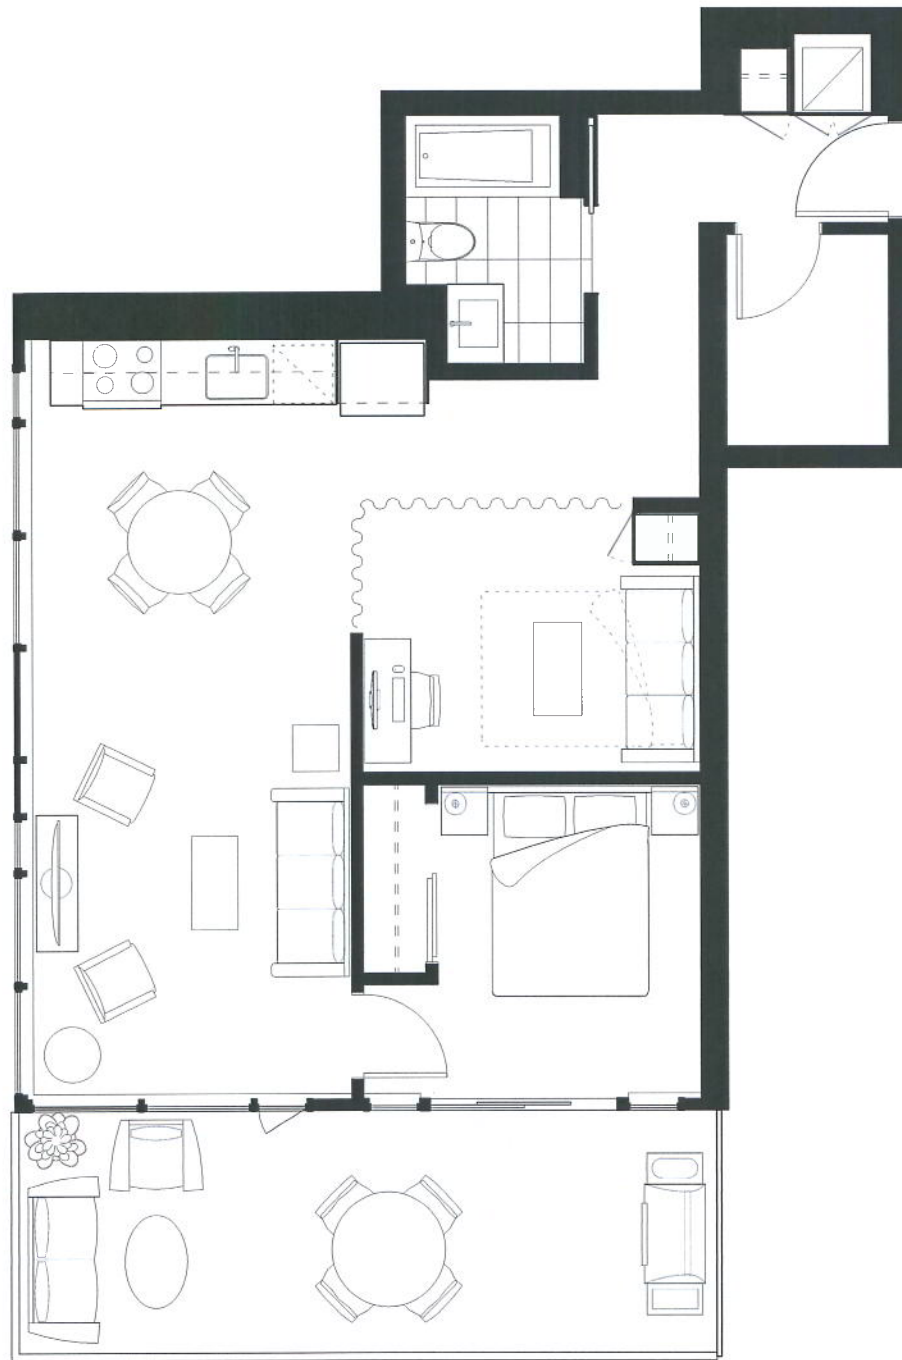

THE ROLSTON

ORIGINAL LIVES HERE

SUITE	EDITION	INTERIOR (SQ. FT.)	BALCONY (SQ. FT.)
A	CECIL	461	42

In a continuing effort to meet the challenge of product improvements, we reserve the right to modify or change plans and specifications without notice. All dimensions and sizes are approximate. Refer to the disclosure statement for specific details. E.&O.E.

THE ROLSTON

ORIGINAL LIVES HERE

SUITE	EDITION	INTERIOR (SQ FT)	BALCONY (SQ FT)
B1	CECIL	505	47

NORTH ↗

15

In a continuing effort to meet the challenge of product improvements, we reserve the right to modify or change plans and specifications without notice. All dimensions and sizes are approximate. Refer to the disclosure statement for specific details. E.&O.E.

THE ROLSTON

ORIGINAL LIVES HERE

SUITE	EDITION	INTERIOR (SQ. FT.)	BALCONY (SQ. FT.)
G2	YALE	718	181

NORTH ↖

5,7,9,11

In a continuing effort to meet the challenge of product improvements, we reserve the right to modify or change plans and specifications without notice. All dimensions and sizes are approximate. Refer to the disclosure statement for specific details. E.&O.E.

THE ROLSTON

ORIGINAL LIVES HERE

SUITE	EDITION	INTERIOR (SQ FT)	BALCONY (SQ FT)
G2	CECIL	718	181

13

In a continuing effort to meet the challenge of product improvements, we reserve the right to modify or change plans and specifications without notice. All dimensions and sizes are approximate. Refer to the disclosure statement for specific details. E.&O.E.