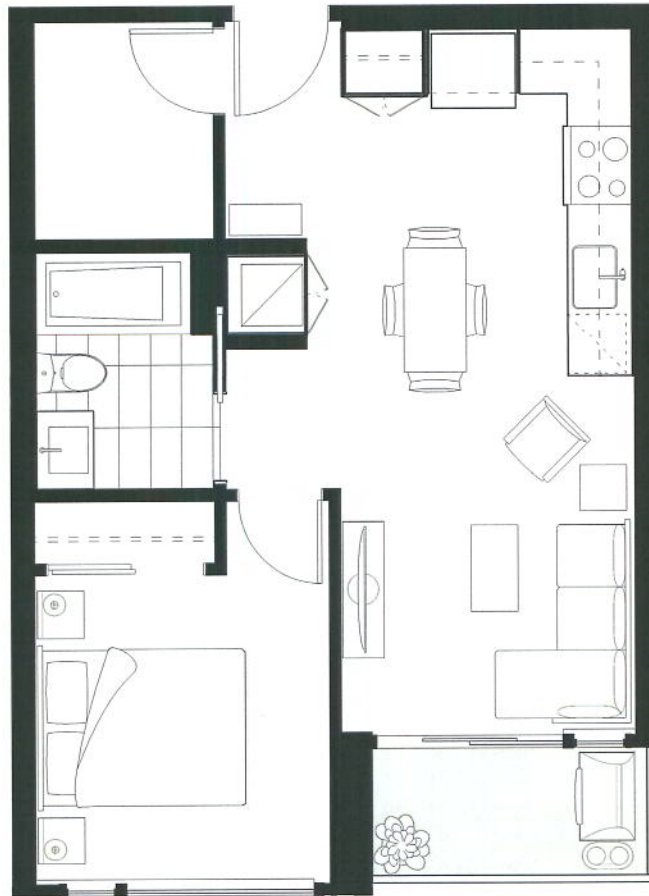

THE ROLSTON

ORIGINAL LIVES HERE

SUITE	EDITION	INTERIOR (SQ FT)	BALCONY (SQ FT)
B1	CECIL	505	47

NORTH ↗

15

In a continuing effort to meet the challenge of product improvements, we reserve the right to modify or change plans and specifications without notice. All dimensions and sizes are approximate. Refer to the disclosure statement for specific details. E.&O.E.

THE ROLSTON

ORIGINAL LIVES HERE

SUITE	EDITION	INTERIOR (SQ FT)	BALCONY (SQ FT)
B2	YALE	519	160

In a continuing effort to meet the challenge of product improvements, we reserve the right to modify or change plans and specifications without notice. All dimensions and sizes are approximate. Refer to the disclosure statement for specific details. E.&O.E.

THE ROLSTON

ORIGINAL LIVES HERE

SUITE	EDITION	INTERIOR (SQ FT)	BALCONY (SQ FT)
B2	CECIL	519	160

In a continuing effort to meet the challenge of product improvements, we reserve the right to modify or change plans and specifications without notice. All dimensions and sizes are approximate. Refer to the disclosure statement for specific details. E.&O.E.

THE ROLSTON

ORIGINAL LIVES HERE

SUITE	EDITION	INTERIOR (SQ FT)	BALCONY (SQ FT)
C1	YALE	516	39

NORTH ↖

6,8,10,12

In a continuing effort to meet the challenge of product improvements, we reserve the right to modify or change plans and specifications without notice. All dimensions and sizes are approximate. Refer to the disclosure statement for specific details. E.&O.E.