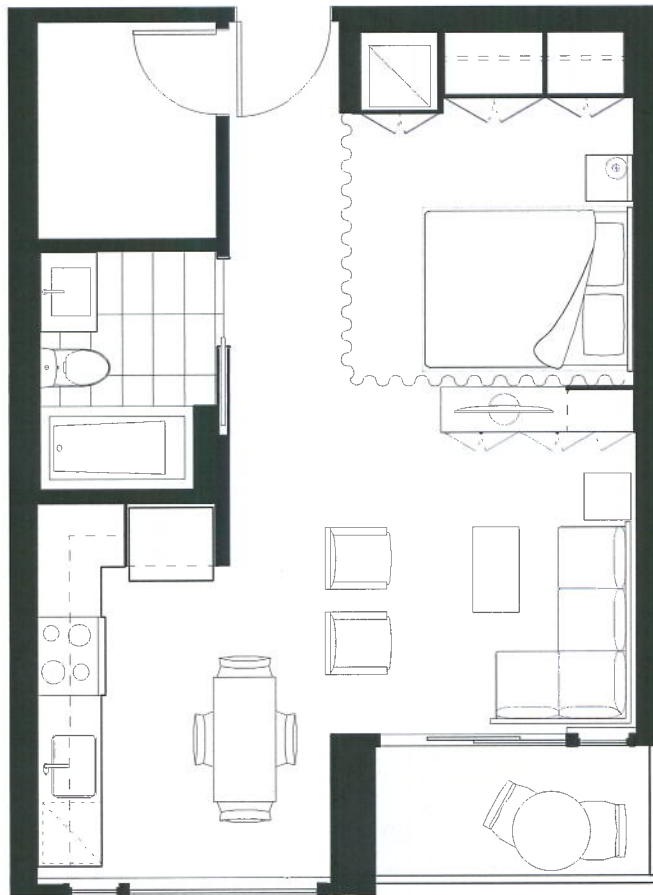

THE ROLSTON

ORIGINAL LIVES HERE

SUITE	EDITION	INTERIOR (SQ FT)	BALCONY (SQ FT)
B2	CECIL	519	160

In a continuing effort to meet the challenge of product improvements, we reserve the right to modify or change plans and specifications without notice. All dimensions and sizes are approximate. Refer to the disclosure statement for specific details. E.&O.E.

THE ROLSTON

ORIGINAL LIVES HERE

SUITE	EDITION	INTERIOR (SQ FT)	BALCONY (SQ FT)
C1	YALE	516	39

NORTH ↖

6,8,10,12

In a continuing effort to meet the challenge of product improvements, we reserve the right to modify or change plans and specifications without notice. All dimensions and sizes are approximate. Refer to the disclosure statement for specific details. E.&O.E.

THE ROLSTON

ORIGINAL LIVES HERE

SUITE	EDITION	INTERIOR (SQ. FT.)	BALCONY (SQ. FT.)
C1	CECIL	516	39

In a continuing effort to meet the challenge of product improvements, we reserve the right to modify or change plans and specifications without notice. All dimensions and sizes are approximate. Refer to the disclosure statement for specific details. E.&O.E.