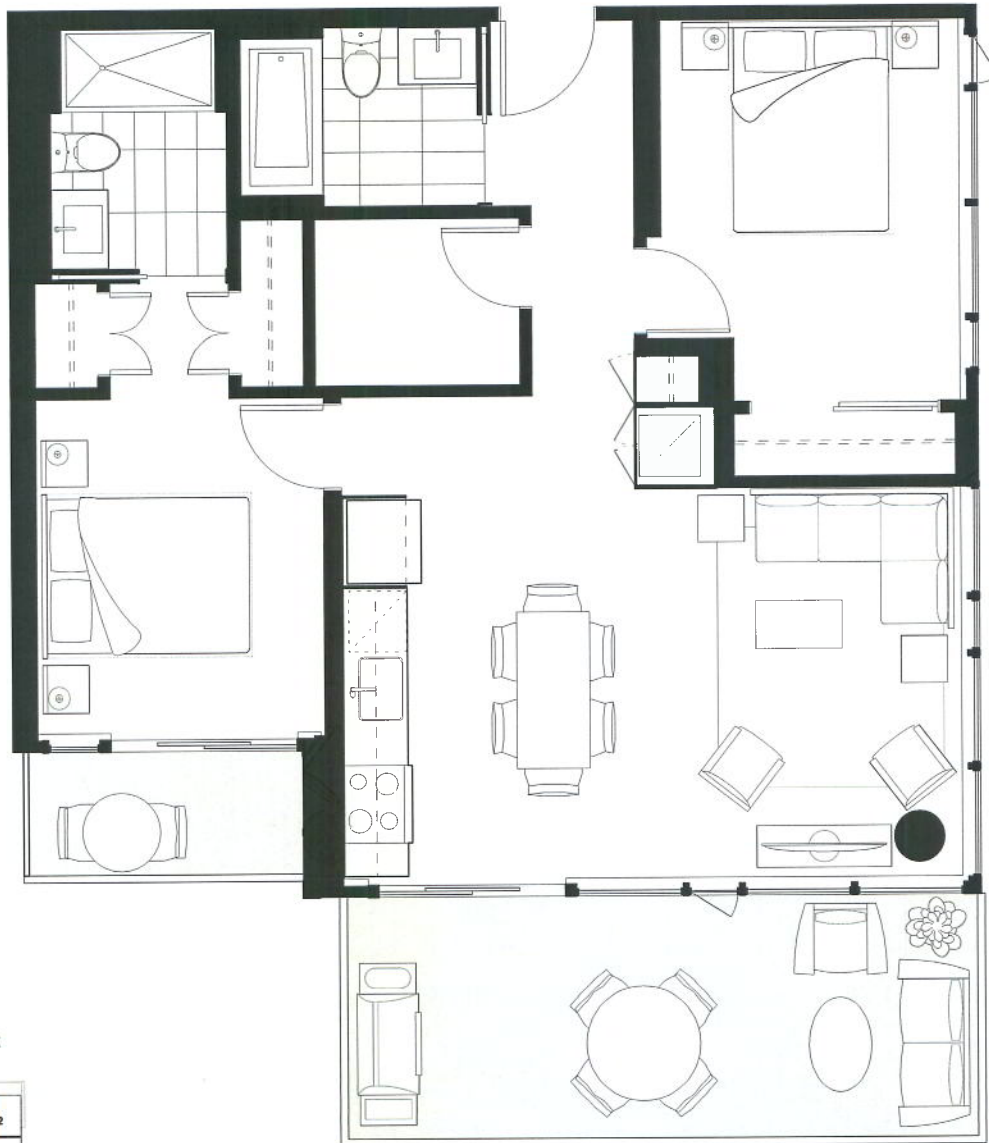

THE ROLSTON

ORIGINAL LIVES HERE

SUITE	EDITION	INTERIOR (SQ FT)	BALCONY (SQ FT)
H2	YALE	809	204

NORTH ↖

16, 18, 20, 22, 25

In a continuing effort to meet the challenge of product improvements, we reserve the right to modify or change plans and specifications without notice. All dimensions and sizes are approximate. Refer to the disclosure statement for specific details. E.&O.E.