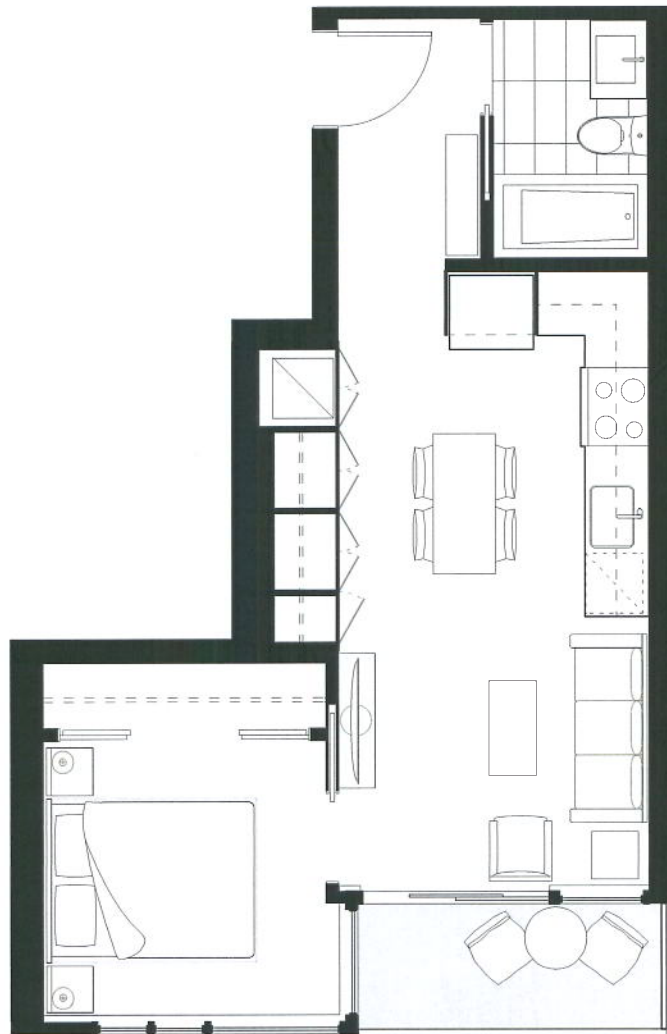

THE ROLSTON

ORIGINAL LIVES HERE

SUITE	EDITION	INTERIOR (SQ FT)	BALCONY (SQ FT)
A	YALE	461	42

In a continuing effort to meet the challenge of product improvements, we reserve the right to modify or change plans and specifications without notice. All dimensions and sizes are approximate. Refer to the disclosure statement for specific details. E.&O.E.

THE ROLSTON

ORIGINAL LIVES HERE

SUITE	EDITION	INTERIOR (SQ. FT.)	BALCONY (SQ. FT.)
A	CECIL	461	42

In a continuing effort to meet the challenge of product improvements, we reserve the right to modify or change plans and specifications without notice. All dimensions and sizes are approximate. Refer to the disclosure statement for specific details. E.&O.E.

THE ROLSTON

ORIGINAL LIVES HERE

SUITE	EDITION	INTERIOR (SQ FT)	BALCONY (SQ FT)
B1	YALE	505	47

In a continuing effort to meet the challenge of product improvements, we reserve the right to modify or change plans and specifications without notice. All dimensions and sizes are approximate. Refer to the disclosure statement for specific details. E.&O.E.

THE ROLSTON

ORIGINAL LIVES HERE

SUITE	EDITION	INTERIOR (SQ FT)	BALCONY (SQ FT)
B1	CECIL	505	47

NORTH ↗

15

In a continuing effort to meet the challenge of product improvements, we reserve the right to modify or change plans and specifications without notice. All dimensions and sizes are approximate. Refer to the disclosure statement for specific details. E.&O.E.