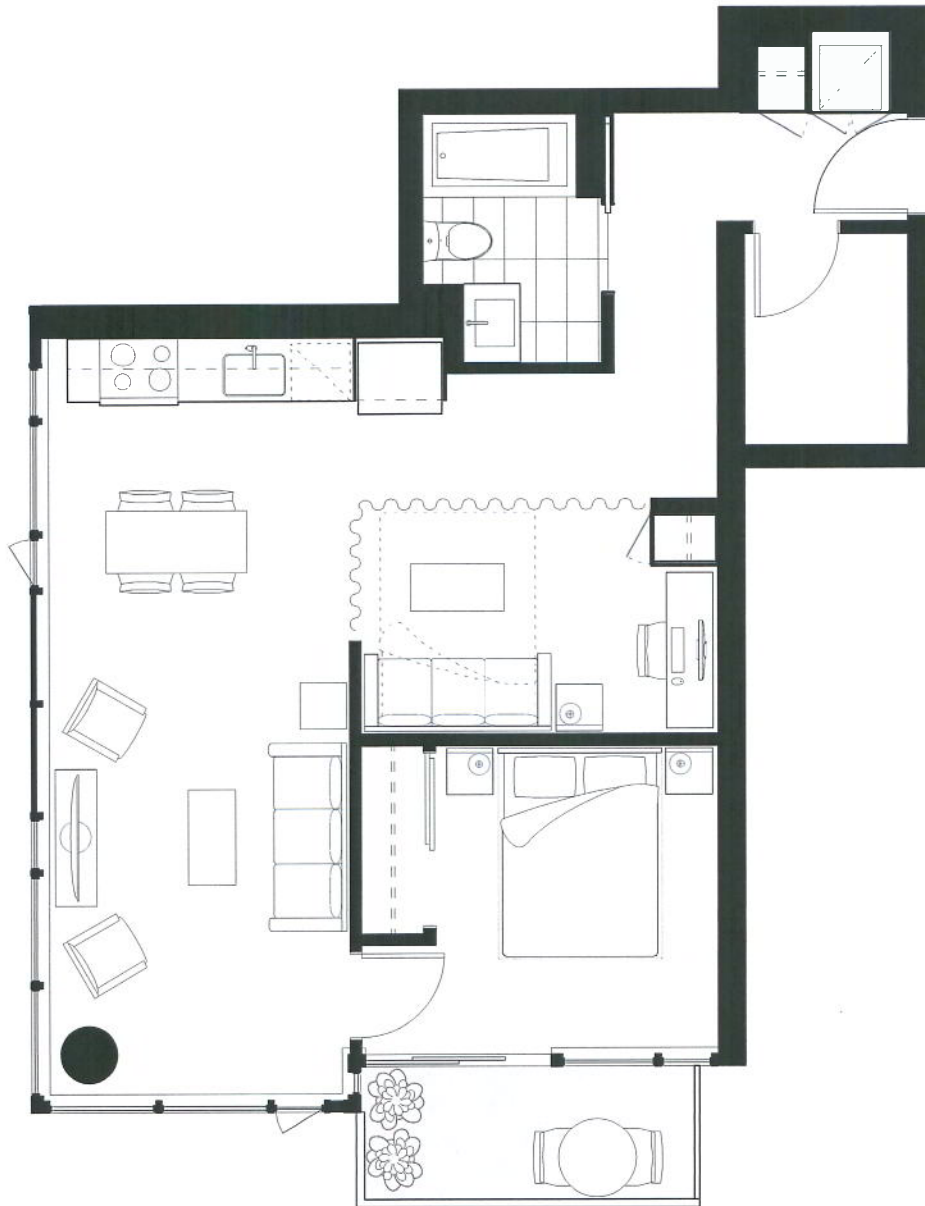

THE ROLSTON

ORIGINAL LIVES HERE

SUITE	EDITION	INTERIOR (SQ FT)	BALCONY (SQ FT)
B1	CECIL	505	47

NORTH ↗

15

In a continuing effort to meet the challenge of product improvements, we reserve the right to modify or change plans and specifications without notice. All dimensions and sizes are approximate. Refer to the disclosure statement for specific details. E.&O.E.

THE ROLSTON

ORIGINAL LIVES HERE

SUITE	EDITION	INTERIOR (SQ FT)	BALCONY (SQ FT)
F	CECIL	581	41

NORTH ↗

13,15

In a continuing effort to meet the challenge of product improvements, we reserve the right to modify or change plans and specifications without notice. All dimensions and sizes are approximate. Refer to the disclosure statement for specific details. E.&O.E.

THE ROLSTON

ORIGINAL LIVES HERE

SUITE	EDITION	INTERIOR (SQ FT)	BALCONY (SQ FT)
G1	YALE	702	50

In a continuing effort to meet the challenge of product improvements, we reserve the right to modify or change plans and specifications without notice. All dimensions and sizes are approximate. Refer to the disclosure statement for specific details. E.&O.E.

THE ROLSTON

ORIGINAL LIVES HERE

SUITE	EDITION	INTERIOR (SQ FT)	BALCONY (SQ FT)
G1	CECIL	702	50

15

In a continuing effort to meet the challenge of product improvements, we reserve the right to modify or change plans and specifications without notice. All dimensions and sizes are approximate. Refer to the disclosure statement for specific details. E.&O.E.