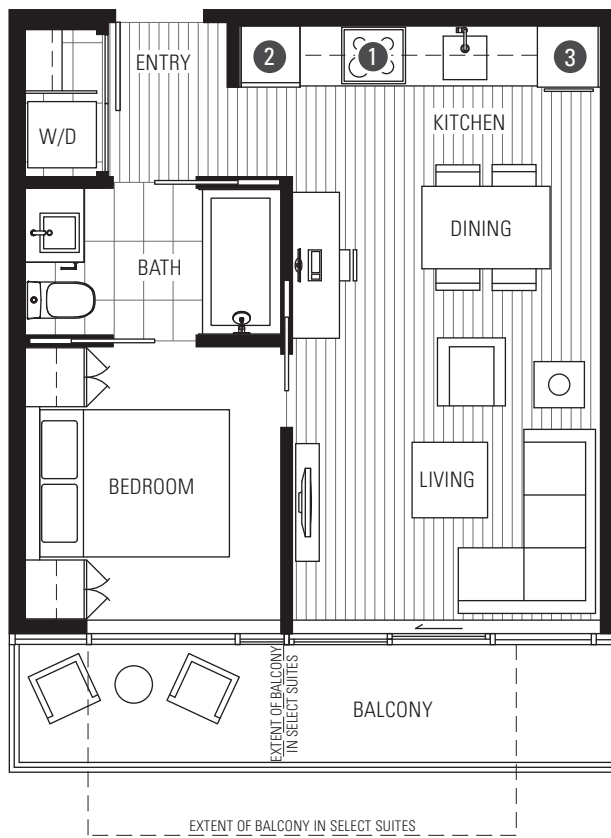

# PLAN A

**1 BEDROOM**  
**439 - 442 SF**

- ❶ Blomberg cooktop with Faber built-in hood fan and Blomberg convection oven
- ❷ Blomberg fully integrated refrigerator
- ❸ Blomberg fully integrated dishwasher

Dimensions, sizes, areas, specifications, layouts and materials are approximate only and subject to change without notice. Floor plates vary. Please see a sales representative for more details. E.80.E

**NORTH TOWER SUITES** 201, 203, 204, 208, 301, 303, 304, 308, 501, 503, 504, 508, 601, 604, 605, 609, 701, 704, 705, 709, 801, 804, 805, 809, 901, 904, 905, 909, 1001, 1004, 1005, 1009, 1101, 1104, 1105, 1109, 1201, 1204, 1205, 1209, 1401, 1404, 1405, 1409, 1501, 1504, 1505, 1509, 1601, 1604, 1605, 1609, 1701, 1704, 1705, 1709, 1801, 1804, 1805, 1809, 1901, 1904, 1905, 1909, 2001, 2004, 2005, 2009, 2101, 2104, 2105, 2109, 2201, 2204, 2205, 2209, 2301, 2304, 2305, 2309, 2403, 2406, 2503, 2506, 2603, 2606

**SOUTH TOWER SUITES** 201, 203, 204, 205, 301, 303, 304, 307, 501, 503, 504, 507, 601, 603, 604, 607, 701, 703, 704, 707, 801, 805, 806, 809, 901, 905, 906, 909, 1001, 1005, 1006, 1009, 1101, 1105, 1106, 1109, 1201, 1205, 1206, 1209, 1401, 1405, 1406, 1409, 1501, 1505, 1506, 1509, 1601, 1605, 1606, 1609, 1701, 1705, 1706, 1709, 1801, 1805, 1806, 1809, 1901, 1905, 1906, 1909, 2001, 2005, 2006, 2009, 2101, 2105, 2106, 2109, 2201, 2205, 2206, 2209, 2301, 2305, 2306, 2309, 2401, 2405, 2406, 2409, 2501, 2505, 2506, 2509, 2601, 2605, 2606, 2609, 2701, 2705, 2706, 2709, 2801, 2805, 2806, 2809, 2901, 2905, 2906, 2909, 3001, 3005, 3006, 3009, 3101, 3104, 3201, 3204, 3301, 3304