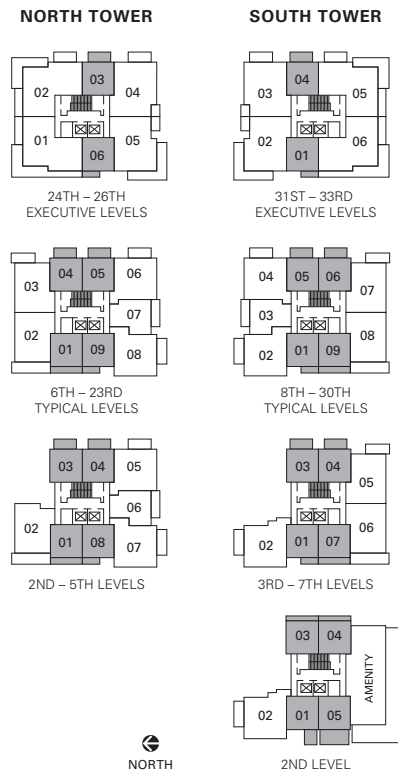

# PLAN A

**1 BEDROOM**  
**439 - 442 SF**

- ❶ Blomberg cooktop with Faber built-in hood fan and Blomberg convection oven
- ❷ Blomberg fully integrated refrigerator
- ❸ Blomberg fully integrated dishwasher

Dimensions, sizes, areas, specifications, layouts and materials are approximate only and subject to change without notice. Floor plates vary. Please see a sales representative for more details. E.80.E

**NORTH TOWER SUITES** 201, 203, 204, 208, 301, 303, 304, 308, 501, 503, 504, 508, 601, 604, 605, 609, 701, 704, 705, 709, 801, 804, 805, 809, 901, 904, 905, 909, 1001, 1004, 1005, 1009, 1101, 1104, 1105, 1109, 1201, 1204, 1205, 1209, 1401, 1404, 1405, 1409, 1501, 1504, 1505, 1509, 1601, 1604, 1605, 1609, 1701, 1704, 1705, 1709, 1801, 1804, 1805, 1809, 1901, 1904, 1905, 1909, 2001, 2004, 2005, 2009, 2101, 2104, 2105, 2109, 2201, 2204, 2205, 2209, 2301, 2304, 2305, 2309, 2403, 2406, 2503, 2506, 2603, 2606

**SOUTH TOWER SUITES** 201, 203, 204, 205, 301, 303, 304, 307, 501, 503, 504, 507, 601, 603, 604, 607, 701, 703, 704, 707, 801, 805, 806, 809, 901, 905, 906, 909, 1001, 1005, 1006, 1009, 1101, 1105, 1106, 1109, 1201, 1205, 1206, 1209, 1401, 1405, 1406, 1409, 1501, 1505, 1506, 1509, 1601, 1605, 1606, 1609, 1701, 1705, 1706, 1709, 1801, 1805, 1806, 1809, 1901, 1905, 1906, 1909, 2001, 2005, 2006, 2009, 2101, 2105, 2106, 2109, 2201, 2205, 2206, 2209, 2301, 2305, 2306, 2309, 2401, 2405, 2406, 2409, 2501, 2505, 2506, 2509, 2601, 2605, 2606, 2609, 2701, 2705, 2706, 2709, 2801, 2805, 2806, 2809, 2901, 2905, 2906, 2909, 3001, 3005, 3006, 3009, 3101, 3104, 3201, 3204, 3301, 3304