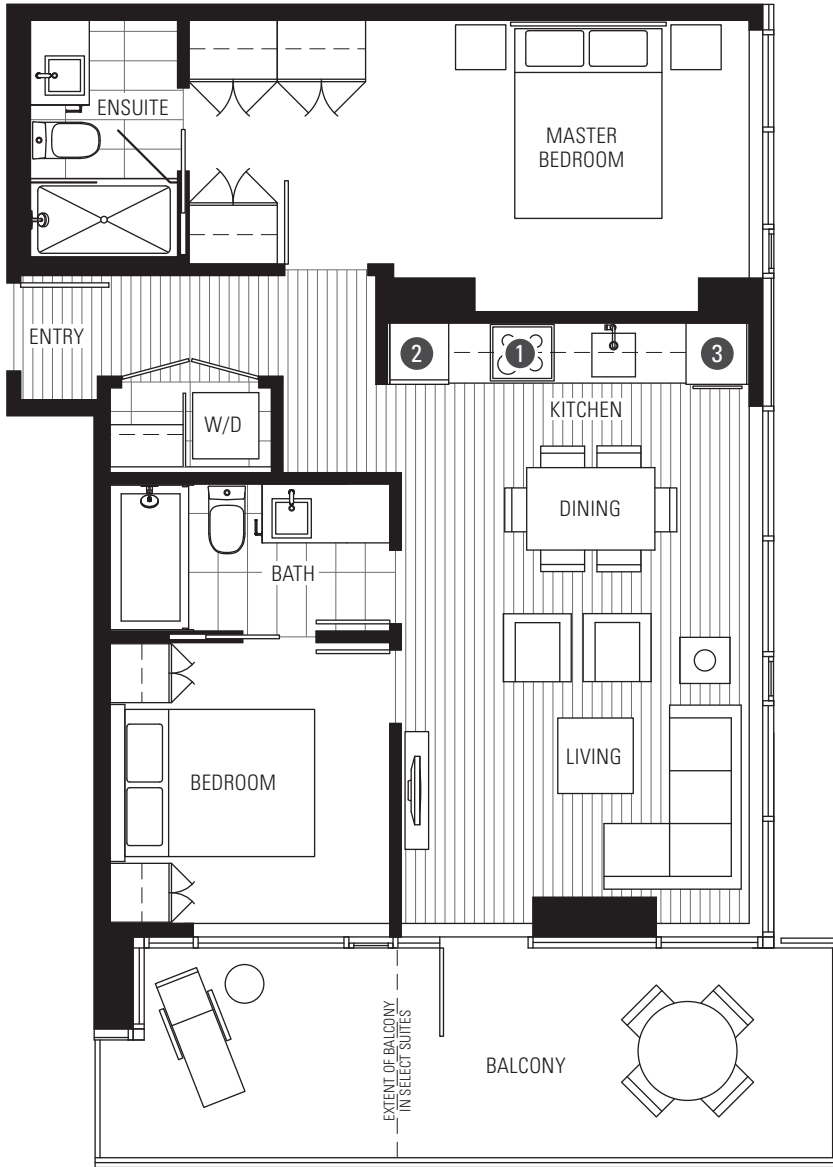

PLAN D

2 BEDROOM
769 SF

- ❶ Blomberg cooktop with Faber built-in hood fan and Blomberg convection oven
- ❷ Blomberg fully integrated refrigerator
- ❸ Blomberg fully integrated dishwasher

NORTH TOWER SUITES 602, 603, 702, 703, 802, 803, 902, 903, 1002, 1003, 1102, 1103, 1202, 1203, 1402, 1403, 1502, 1503, 1602, 1603, 1702, 1703, 1802, 1803, 1902, 1903, 2002, 2003, 2102, 2103, 2202, 2203, 2302, 2303

SOUTH TOWER SUITES 305, 306, 505, 506, 605, 606, 705, 706, 807, 808, 907, 908, 1007, 1008, 1107, 1108, 1207, 1208, 1407, 1408, 1507, 1508, 1607, 1608, 1707, 1708, 1807, 1808, 1907, 1908, 2007, 2008, 2107, 2108, 2207, 2208, 2307, 2308, 2407, 2408, 2507, 2508, 2607, 2608, 2707, 2708, 2807, 2808, 2907, 2908, 3007, 3008