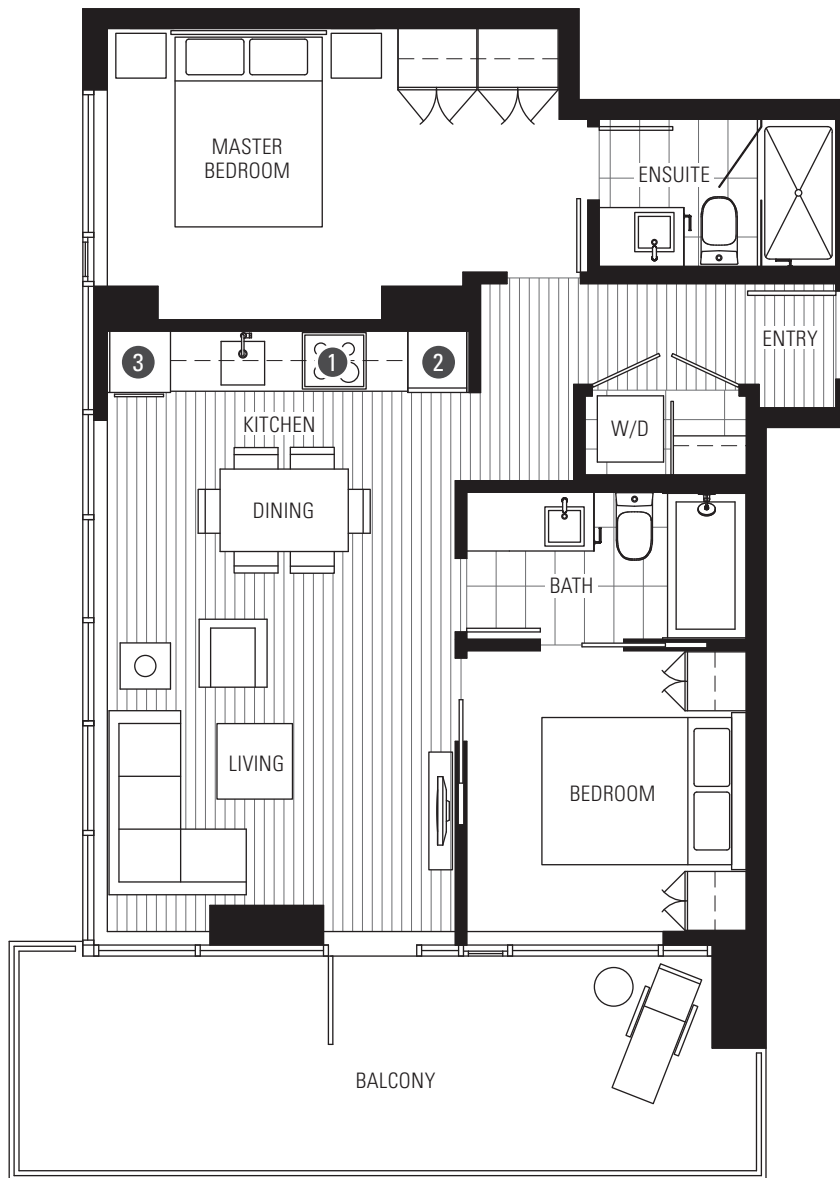

PLAN G

2 BEDROOM
741 SF

- ❶ Blomberg cooktop with Faber built-in hood fan and Blomberg convection oven
- ❷ Blomberg fully integrated refrigerator
- ❸ Blomberg fully integrated dishwasher

NORTH TOWER

2ND - 5TH LEVELS