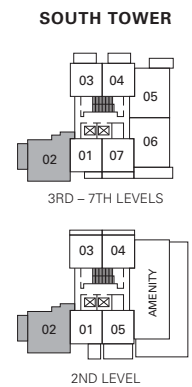

- ❶ Blomberg cooktop with Faber built-in hood fan and Blomberg convection oven
- ❷ Blomberg fully integrated refrigerator
- ❸ Blomberg fully integrated dishwasher