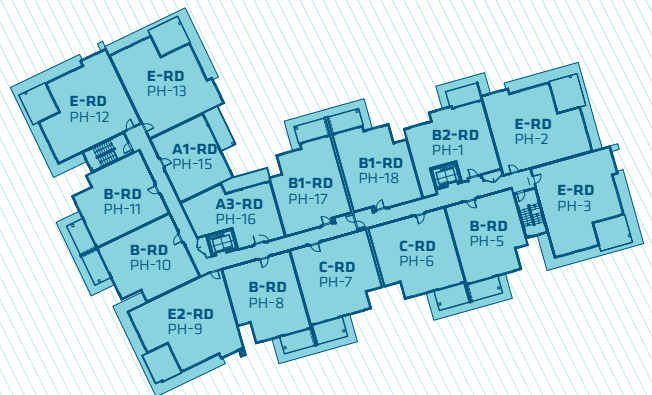

Penthouse

Availability