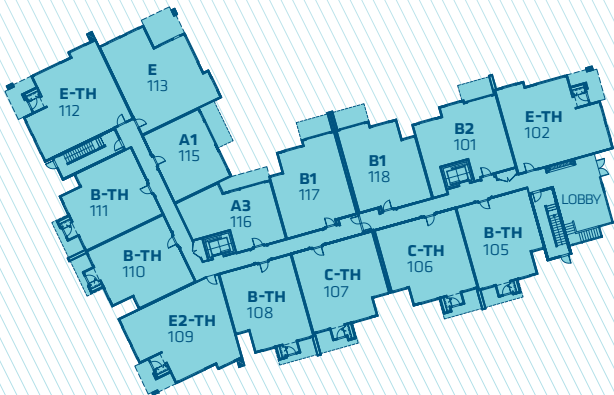

SAIL

LIVE WEST COAST

Level 100