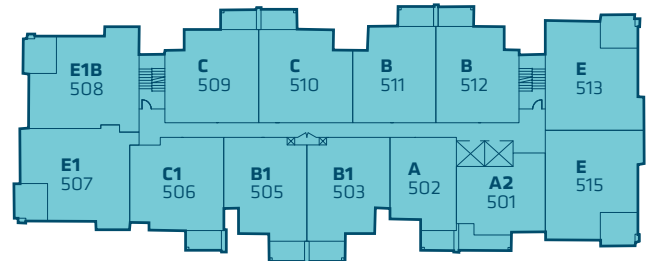

SAIL

LIVE WEST COAST

Level 500

AVAILABILITY BUILDING 2