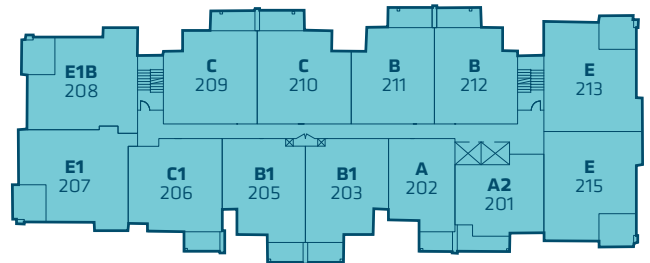

SAIL

LIVE WEST COAST

Level 200

AVAILABILITY BUILDING 2