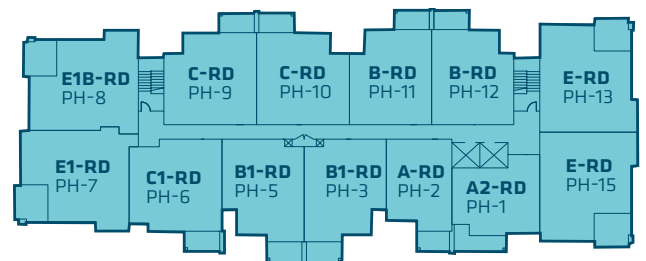

Penthouse

AVAILABILITY BUILDING 2