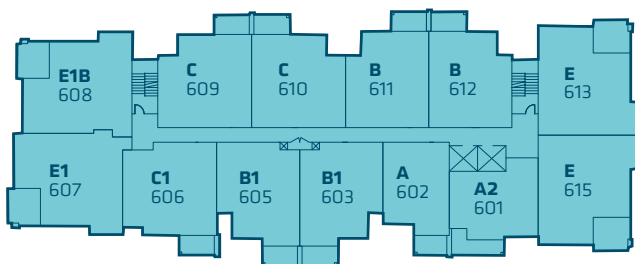

SAIL

LIVE WEST COAST

Level 600

AVAILABILITY BUILDING 2