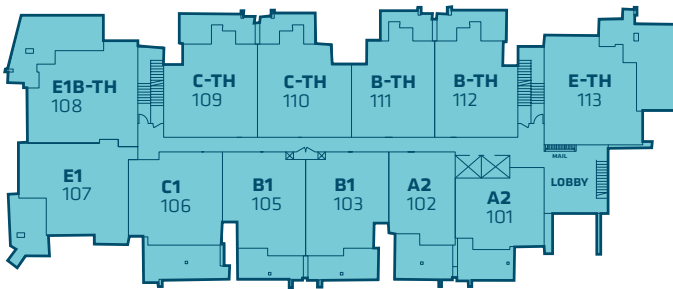

SAIL

LIVE WEST COAST

Level 100