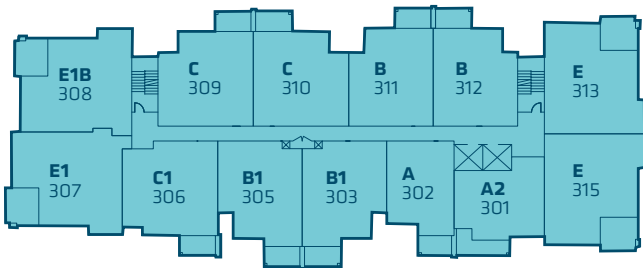

SAIL

LIVE WEST COAST

Level 300

AVAILABILITY BUILDING 2