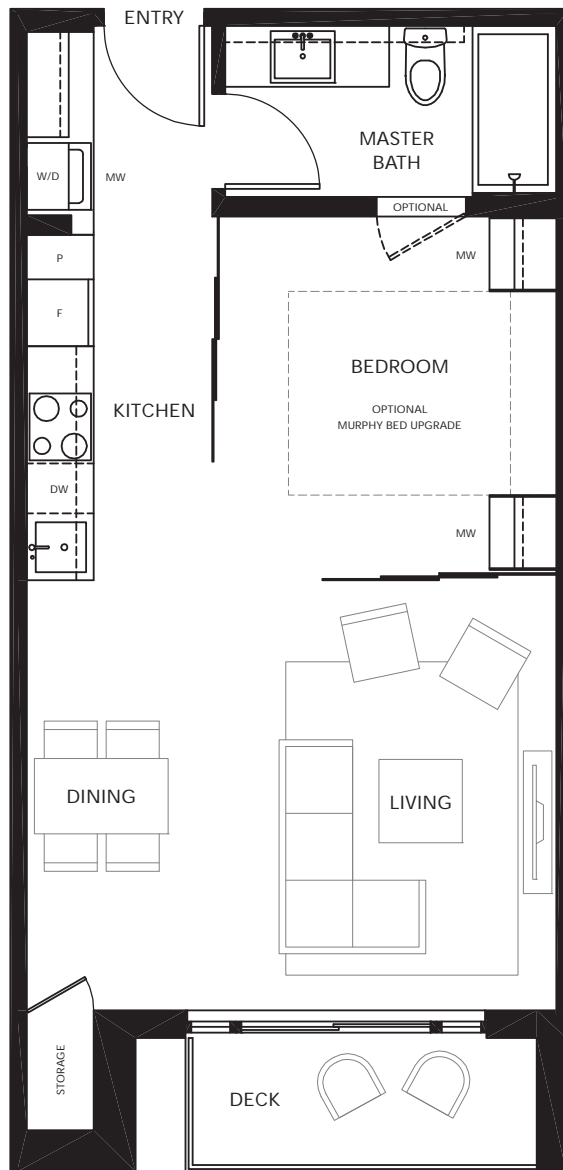

Level 3

Level 2

KEEFER BLOCK

HERITAGE MEETS MODERN

KEEFER (PLAN G) FLAT 532 SF

MW = MILLWORKED CLOSET SYSTEM

Level 5-7

Level 3

KEEFER ST

Level 2

KEEPER BLOCK

HERITAGE MEETS MODERN

KEEPER (PLAN H) FLAT 517 SF

DASHED LINE ON DECK REPRESENTS
DECK SIZE ON LEVEL 2

MW = MILLWORKED CLOSET SYSTEM

Level 8

Level 5-7

Level 3

KEEPER ST

Level 2

KEEPER BLOCK

HERITAGE MEETS MODERN

MAIN (PLAN F) 1 BEDROOM 518 SF

MW = MILLWORKED CLOSET SYSTEM

DASHED LINE ON DECK REPRESENTS
DECK SIZE ON LEVEL 2

Level 8

Level 5-7

Level 3

KEEPER ST

Level 2

KEEPER BLOCK

HERITAGE MEETS MODERN