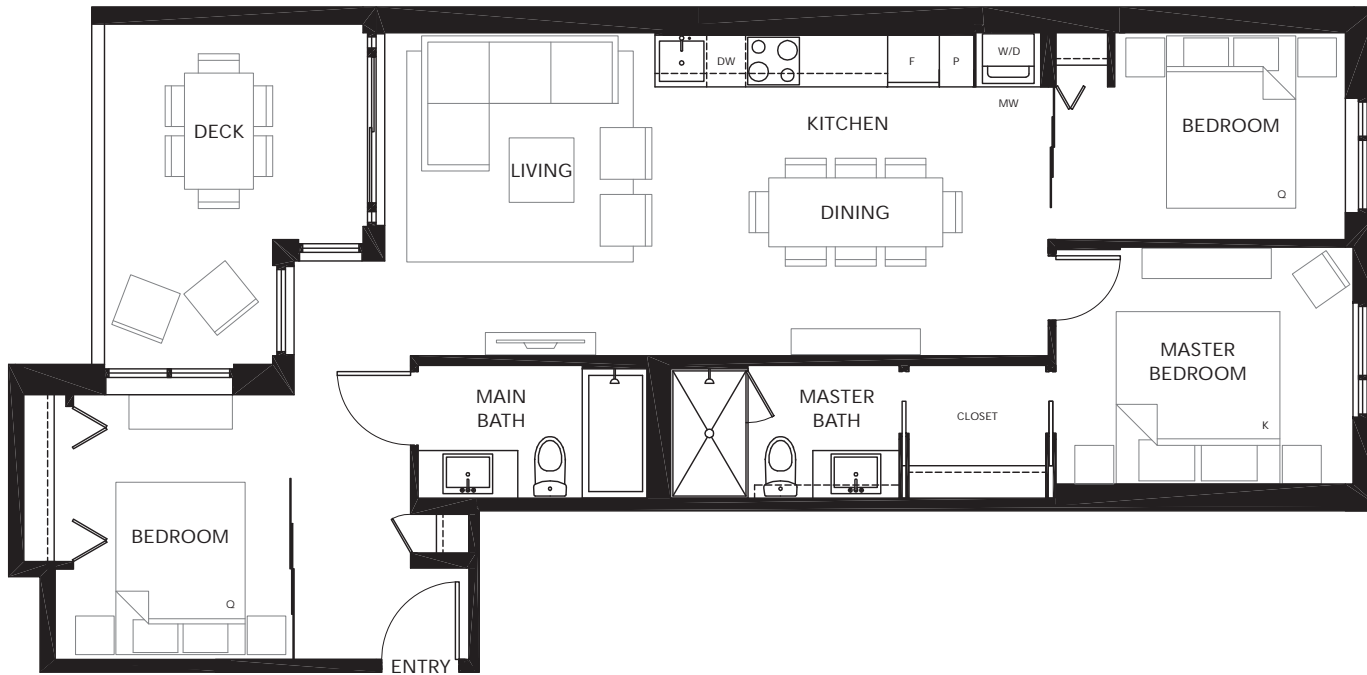

SOLTERRA PRIVATE COLLECTION

Level 10

KEEFER ST

Level 9

KEEFER BLOCK

HERITAGE MEETS MODERN

CARRALL (PLAN E) 2 BEDROOM + DEN 878 SF

MW = MILLWORKED CLOSET SYSTEM

Level 2

KEEFER BLOCK

HERITAGE MEETS MODERN

GEORGIA (PLAN A) 3 BEDROOM 956 SF

MW = MILLWORKED CLOSET SYSTEM

KEEFER BLOCK

HERITAGE MEETS MODERN

GEORGIA (PLAN E2)
3 BEDROOM
984 SF

solterra
(Keefers) Limited Partnership

KEEPER BLOCK

HERITAGE MEETS MODERN

GEORGIA (PLAN P)
3 BEDROOM
1,013 SF

SOLTERRA PRIVATE COLLECTION