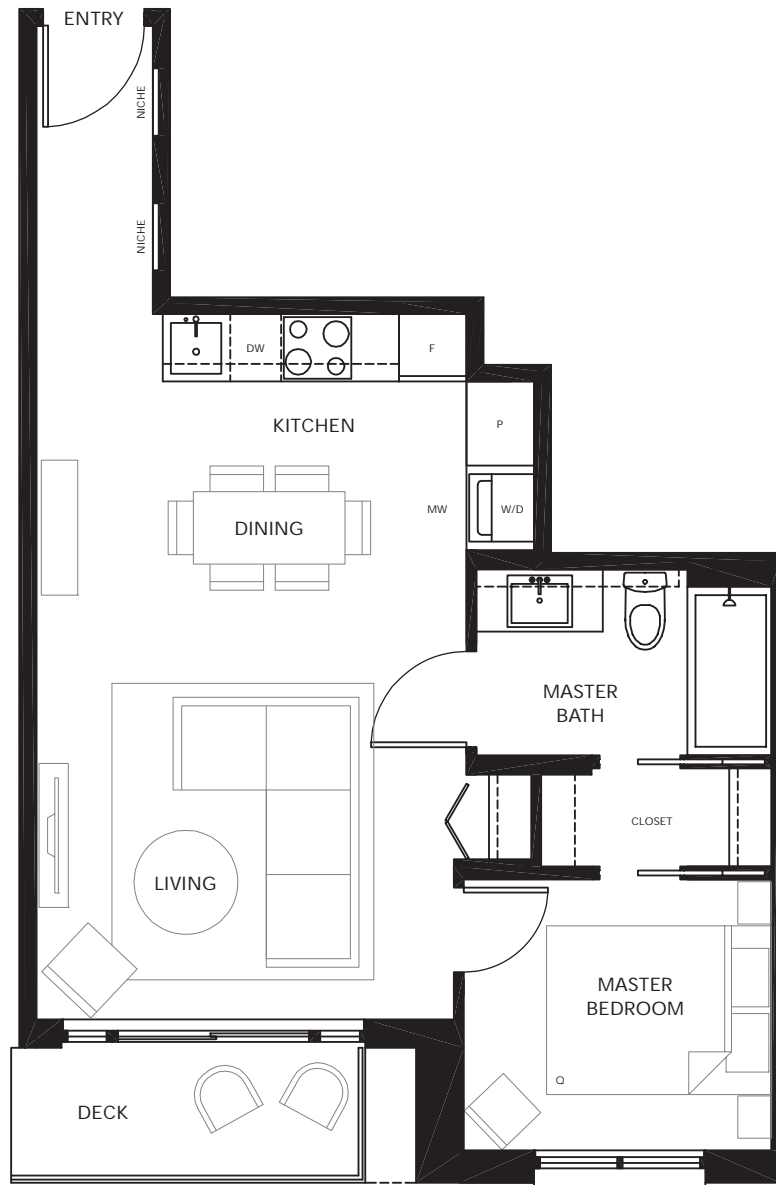

KEEFER ST

Level 2

KEEPER BLOCK

HERITAGE MEETS MODERN

KEEPER (PLAN H) FLAT 517 SF

DASHED LINE ON DECK REPRESENTS
DECK SIZE ON LEVEL 2

MW = MILLWORKED CLOSET SYSTEM

Level 8

Level 5-7

Level 3

KEEPER ST

Level 2

KEEPER BLOCK

HERITAGE MEETS MODERN

MAIN (PLAN F) 1 BEDROOM 518 SF

MW = MILLWORKED CLOSET SYSTEM

DASHED LINE ON DECK REPRESENTS
DECK SIZE ON LEVEL 2

Level 8

Level 5-7

Level 3

KEEPER ST

Level 2

KEEPER BLOCK

HERITAGE MEETS MODERN

MAIN (PLAN K) 1 BEDROOM 528 SF

SOLTERRA PRIVATE COLLECTION

Level 10

Level 9

Level 8

Level 5-7

KEEFERS ST

Level 3