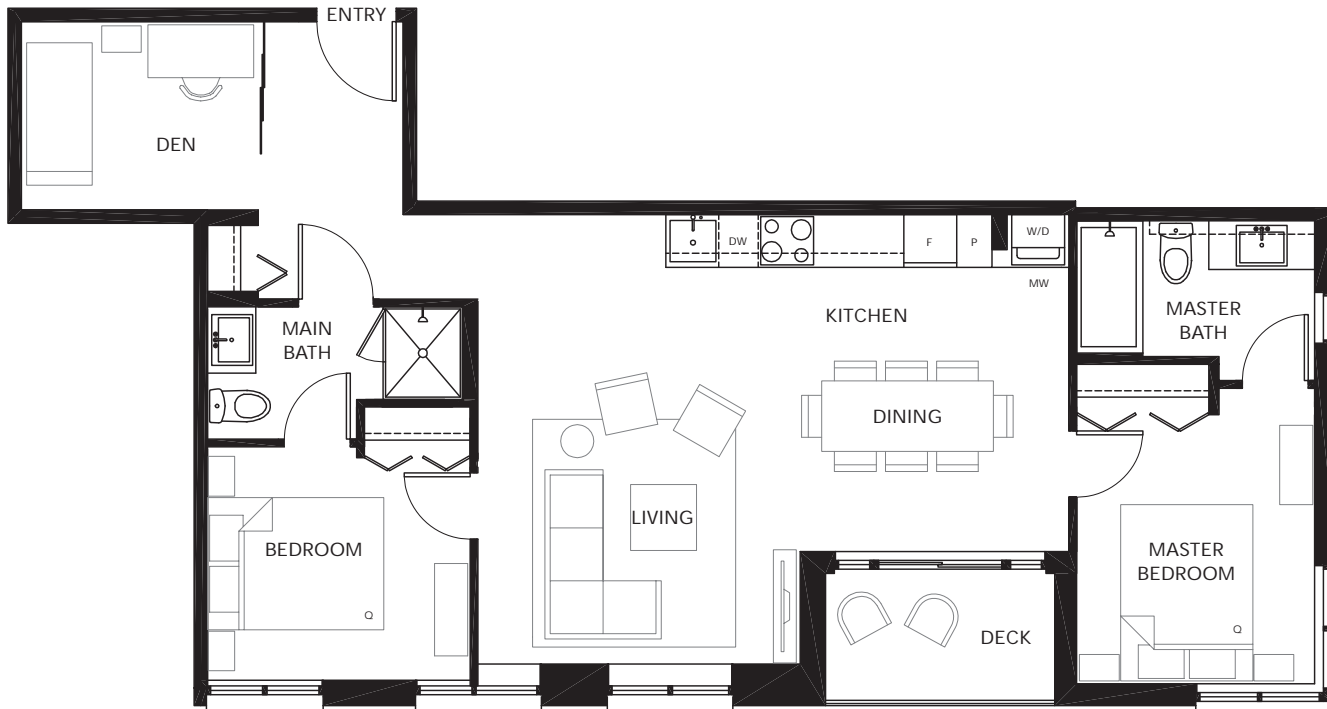

SOLTERRA PRIVATE COLLECTION

Level 10

KEEFER ST

Level 9

KEEFER BLOCK

HERITAGE MEETS MODERN

CARRALL (PLAN E) 2 BEDROOM + DEN 878 SF

MW = MILLWORKED CLOSET SYSTEM

Level 2

KEEFER BLOCK

HERITAGE MEETS MODERN

GEORGIA (PLAN A) 3 BEDROOM 956 SF

MW = MILLWORKED CLOSET SYSTEM

KEEFER BLOCK

HERITAGE MEETS MODERN

GEORGIA (PLAN E2)
3 BEDROOM
984 SF

solterra
(Keefers) Limited Partnership

KEEPER BLOCK

HERITAGE MEETS MODERN

GEORGIA (PLAN P)
3 BEDROOM
1,013 SF

SOLTERRA PRIVATE COLLECTION