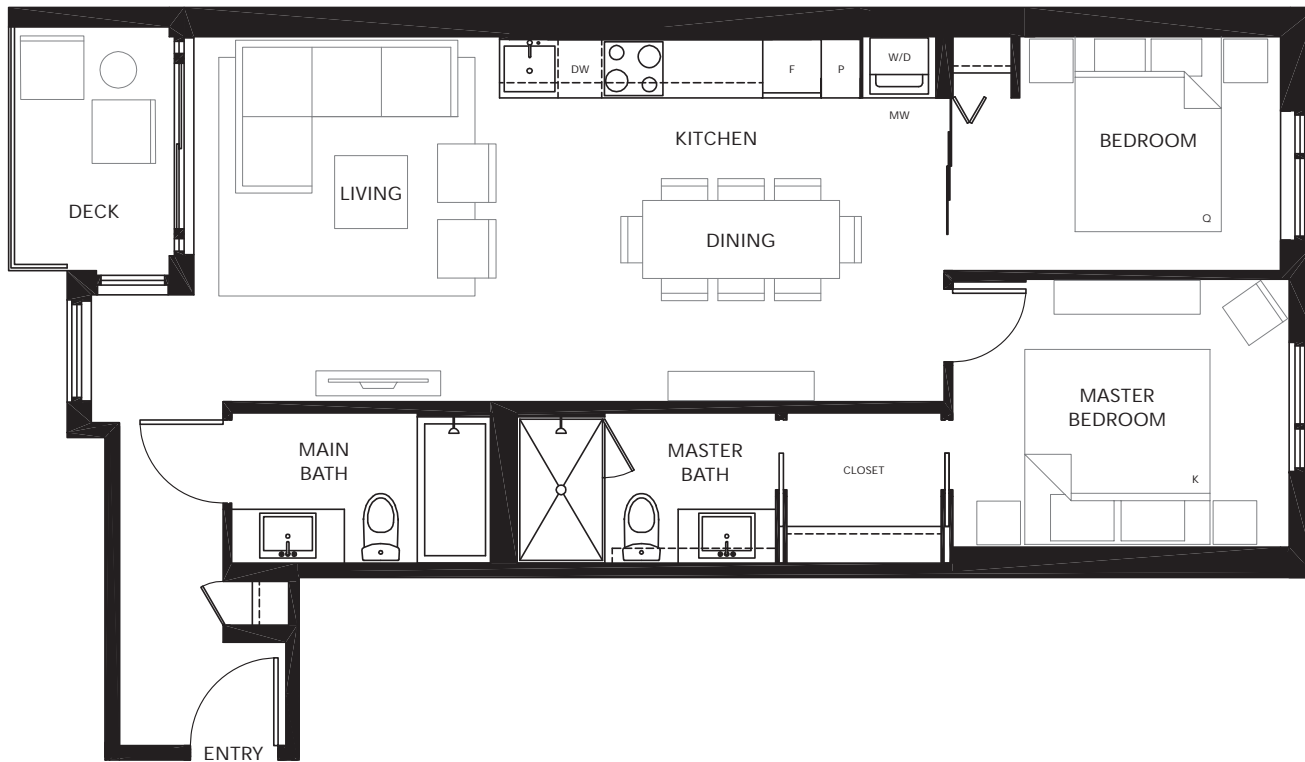

DASHED LINE ON DECK REPRESENTS
DECK SIZE ON LEVEL 2

Level 8

Level 5-7

Level 3

KEEPER ST

Level 2

KEEPER BLOCK

HERITAGE MEETS MODERN

MAIN (PLAN K) 1 BEDROOM 528 SF

SOLTERRA PRIVATE COLLECTION

Level 10

Level 9

Level 8

Level 5-7

KEEFERS ST

Level 3

KEEFER BLOCK

HERITAGE MEETS MODERN

CARRALL (PLAN A1) 2 BEDROOM 823 SF

MW = MILLWORKED CLOSET SYSTEM

SOLTERRA PRIVATE COLLECTION

KEEFER BLOCK

HERITAGE MEETS MODERN

CARRALL (PLAN J)
2 BEDROOM
780 SF

Level 8

Level 5-7

Level 3

KEEFER ST
Level 2

KEEPER BLOCK

HERITAGE MEETS MODERN

CARRALL (PLAN M) 2 BEDROOM 662 SF

SOLTERRA PRIVATE COLLECTION