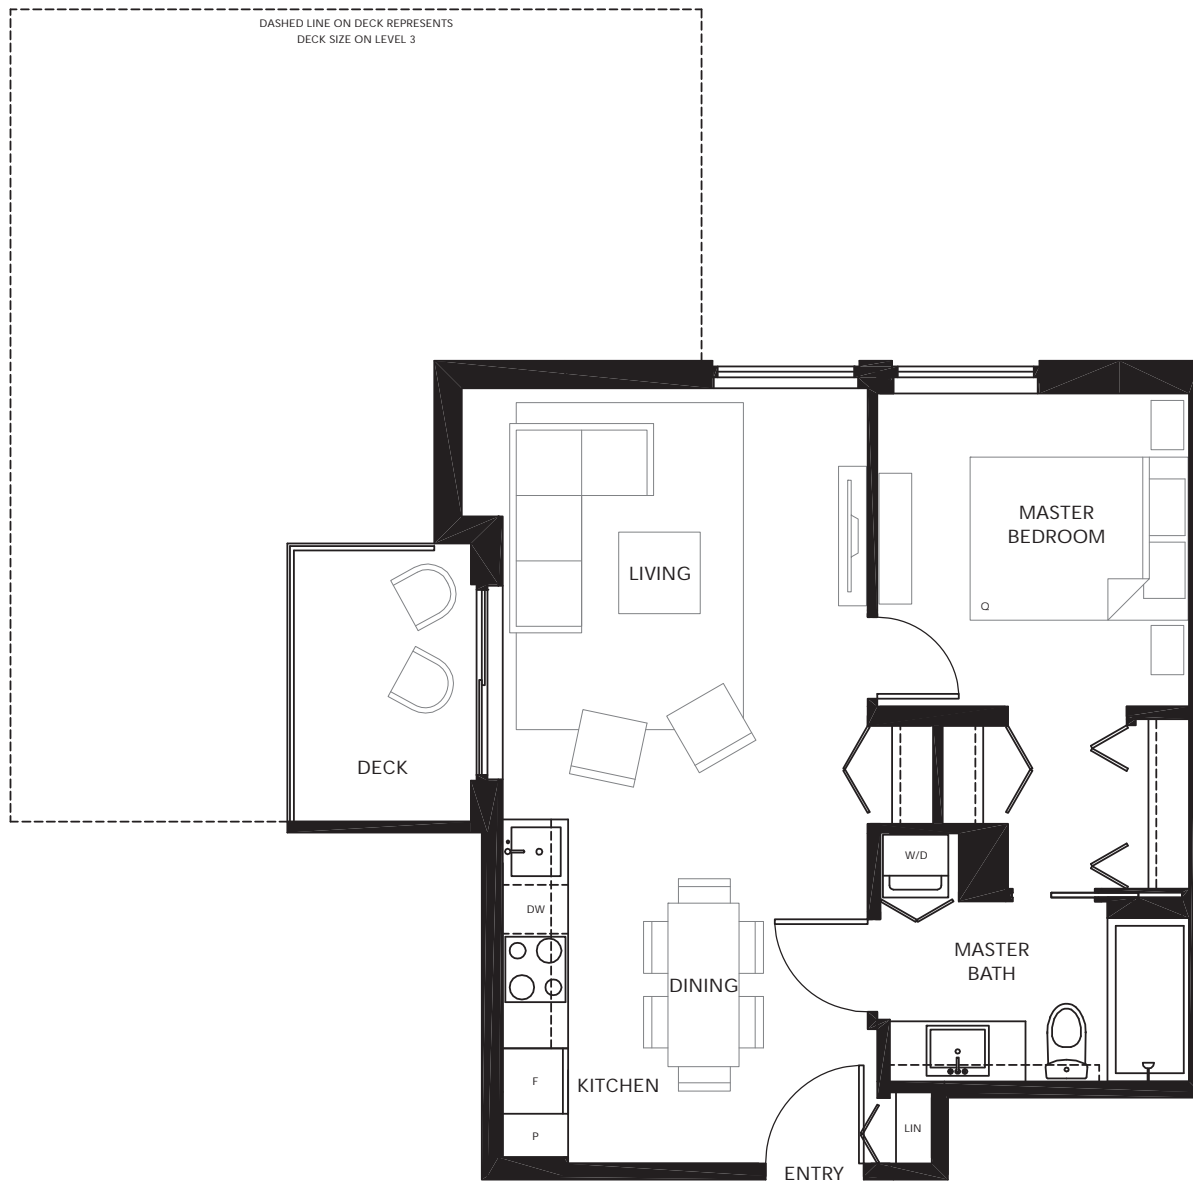

DASHED LINE ON DECK REPRESENTS
DECK SIZE ON LEVEL 2

Level 8

Level 5-7

Level 3

KEEPER ST

Level 2

KEEPER BLOCK

HERITAGE MEETS MODERN

MAIN (PLAN K) 1 BEDROOM 528 SF

SOLTERRA PRIVATE COLLECTION

Level 10

Level 9

Level 8

Level 5-7

KEEFERS ST

Level 3

KEEFER BLOCK

HERITAGE MEETS MODERN

CARRALL (PLAN A1) 2 BEDROOM 823 SF

MW = MILLWORKED CLOSET SYSTEM

SOLTERRA PRIVATE COLLECTION

KEEFER BLOCK

HERITAGE MEETS MODERN

CARRALL (PLAN J)
2 BEDROOM
780 SF