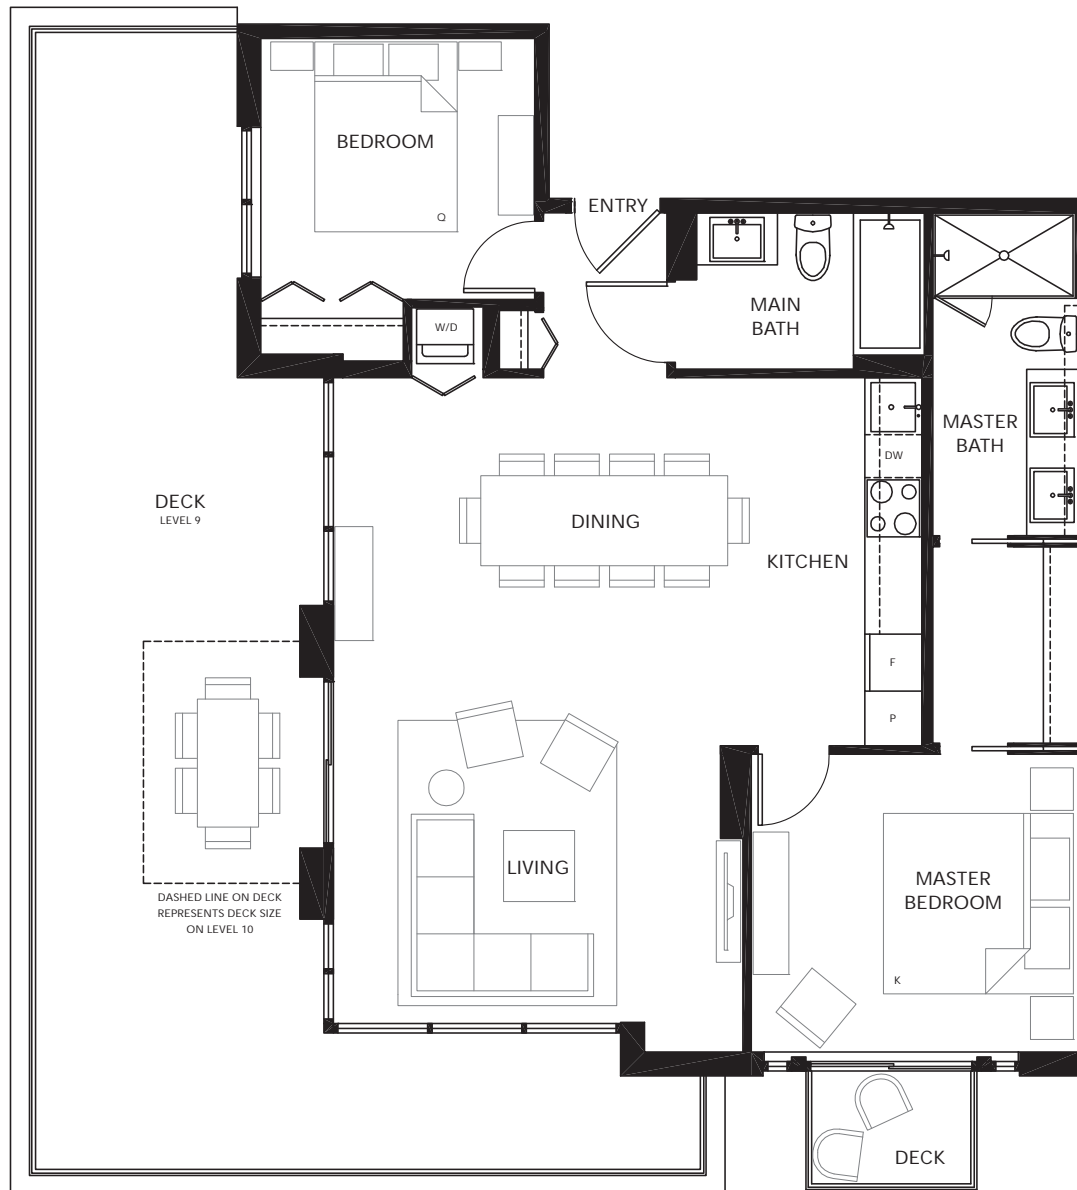

Level 9

Level 8

Level 5-7

KEEPER ST

Level 3

KEEFER BLOCK

HERITAGE MEETS MODERN

CARRALL (PLAN N) 2 BEDROOM 891 SF

SOLTERRA PRIVATE COLLECTION

Level 10

KEEFER ST

Level 9

KEEFER BLOCK

HERITAGE MEETS MODERN

CARRALL (PLAN E) 2 BEDROOM + DEN 878 SF

MW = MILLWORKED CLOSET SYSTEM

Level 2

KEEFER BLOCK

HERITAGE MEETS MODERN

GEORGIA (PLAN A) 3 BEDROOM 956 SF

MW = MILLWORKED CLOSET SYSTEM

KEEFER BLOCK

HERITAGE MEETS MODERN

GEORGIA (PLAN E2)
3 BEDROOM
984 SF