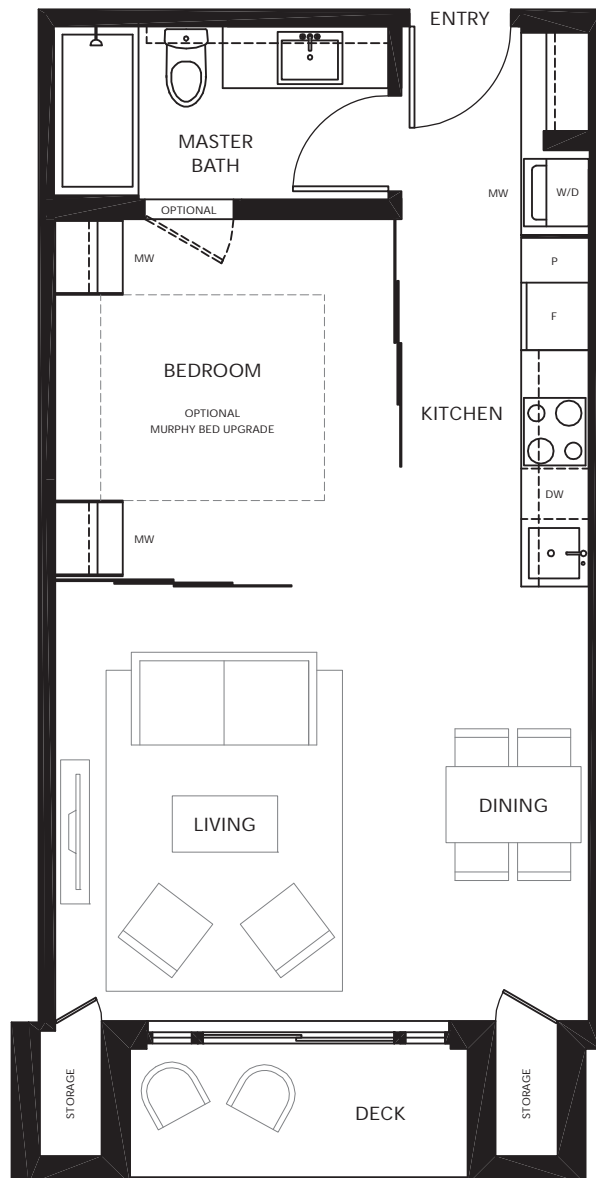

Level 3

Level 2

KEEFER BLOCK

HERITAGE MEETS MODERN

KEEFER (PLAN G) FLAT 532 SF

MW = MILLWORKED CLOSET SYSTEM

Level 5-7

Level 3

KEEFER ST

Level 2

KEEPER BLOCK

HERITAGE MEETS MODERN

KEEPER (PLAN H) FLAT 517 SF

DASHED LINE ON DECK REPRESENTS
DECK SIZE ON LEVEL 2

MW = MILLWORKED CLOSET SYSTEM

Level 8

Level 5-7

Level 3

KEEPER ST

Level 2

KEEPER BLOCK

HERITAGE MEETS MODERN

MAIN (PLAN F) 1 BEDROOM 518 SF

MW = MILLWORKED CLOSET SYSTEM

DASHED LINE ON DECK REPRESENTS
DECK SIZE ON LEVEL 2

Level 8

Level 5-7

Level 3

KEEPER ST

Level 2

KEEPER BLOCK

HERITAGE MEETS MODERN