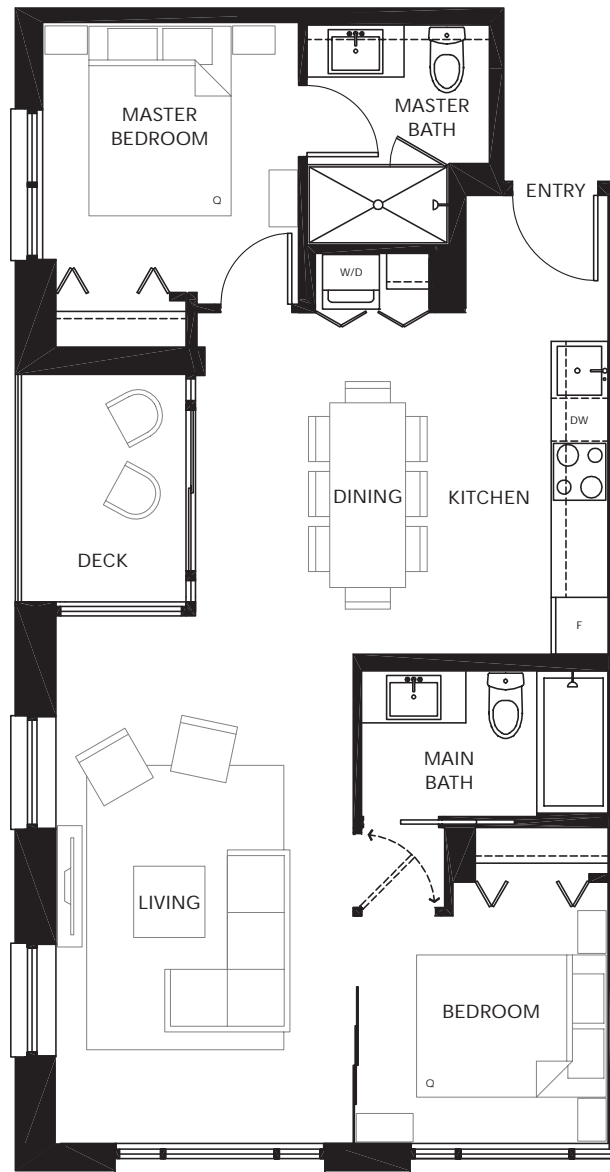

DASHED LINE ON DECK REPRESENTS
DECK SIZE ON LEVEL 2

Level 8

Level 5-7

Level 3

KEEPER ST

Level 2

KEEPER BLOCK

HERITAGE MEETS MODERN

MAIN (PLAN K) 1 BEDROOM 528 SF

SOLTERRA PRIVATE COLLECTION

Level 10

Level 9

Level 8

Level 5-7

KEEFERS ST

Level 3

KEEFER BLOCK

HERITAGE MEETS MODERN

CARRALL (PLAN A1) 2 BEDROOM 823 SF

MW = MILLWORKED CLOSET SYSTEM

SOLTERRA PRIVATE COLLECTION

KEEFER BLOCK

HERITAGE MEETS MODERN

CARRALL (PLAN J)
2 BEDROOM
780 SF

Level 8

Level 5-7

Level 3

KEEFER ST
Level 2

KEEPER BLOCK

HERITAGE MEETS MODERN

CARRALL (PLAN M) 2 BEDROOM 662 SF

SOLTERRA PRIVATE COLLECTION