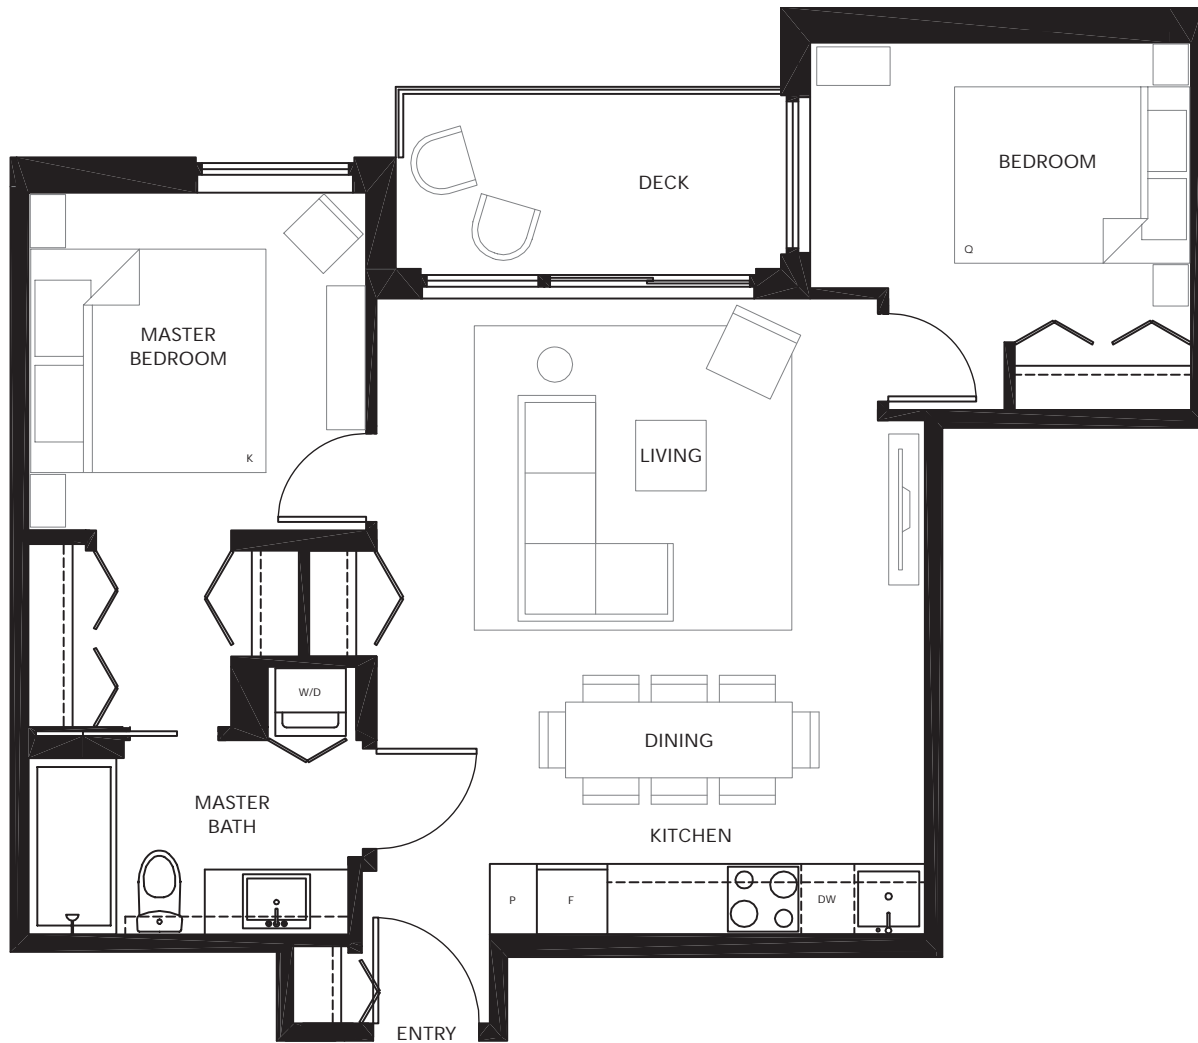

KEEFER BLOCK

HERITAGE MEETS MODERN

CARRALL (PLAN A1) 2 BEDROOM 823 SF

MW = MILLWORKED CLOSET SYSTEM

SOLTERRA PRIVATE COLLECTION

KEEFER BLOCK

HERITAGE MEETS MODERN

CARRALL (PLAN J)
2 BEDROOM
780 SF

Level 8

Level 5-7

Level 3

KEEFER ST
Level 2

KEEPER BLOCK

HERITAGE MEETS MODERN

CARRALL (PLAN M) 2 BEDROOM 662 SF

SOLTERRA PRIVATE COLLECTION

Level 9

Level 8

Level 5-7

KEEPER ST

Level 3

KEEFER BLOCK

HERITAGE MEETS MODERN

CARRALL (PLAN N) 2 BEDROOM 891 SF