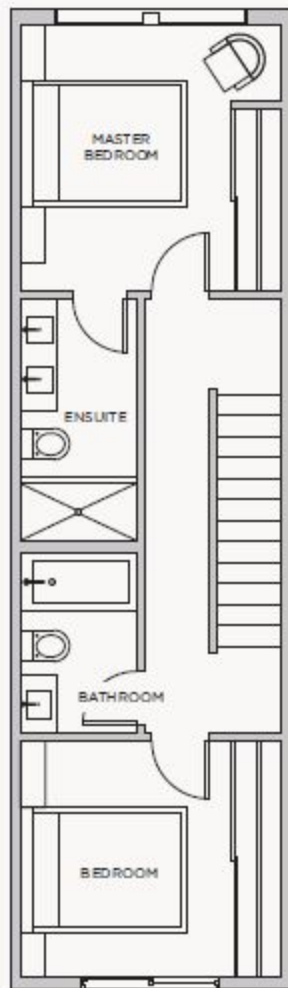

# 626

ALEXANDER STREET  
RAILTOWN

## COURTYARD FLAT

ONE BEDROOM + FLEX

565 SQ.FT.

HOMES 201 - 212

2ND FLOOR

SOUTH  
BLOCKS

NORTH  
BLOCKS

ALEXANDER STREET

# 626

ALEXANDER STREET  
RAILTOWN

FIRST FLOOR

SECOND FLOOR

ROOFTOP

## ROOFTOP CITY HOME

TWO BEDROOM + FLEX + ROOFTOP PATIO  
1,120 SQ.FT.  
HOMES 301 - 312

3RD FLOOR

SOUTH  
BLOCKS

NORTH  
BLOCKS

ALEXANDER STREET