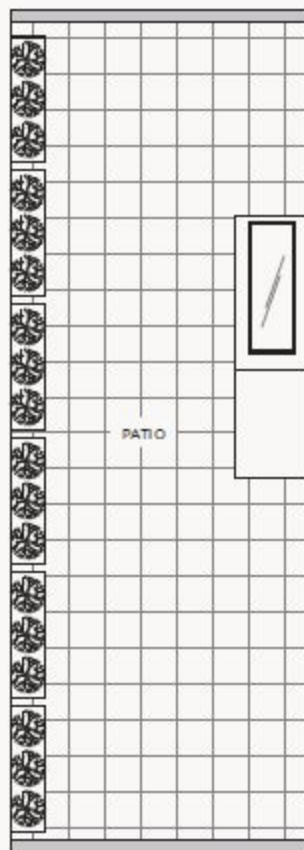

# 626

ALEXANDER STREET  
RAILTOWN

## COURTYARD FLAT

ONE BEDROOM + FLEX

565 SQ.FT.

HOMES 201 - 212

2ND FLOOR

SOUTH  
BLOCKS

NORTH  
BLOCKS

ALEXANDER STREET

# 626

ALEXANDER STREET  
RAILTOWN

FIRST FLOOR

SECOND FLOOR

ROOFTOP

## ROOFTOP CITY HOME

TWO BEDROOM + FLEX + ROOFTOP PATIO  
1,120 SQ.FT.  
HOMES 301 - 312

3RD FLOOR

SOUTH  
BLOCKS

NORTH  
BLOCKS

ALEXANDER STREET