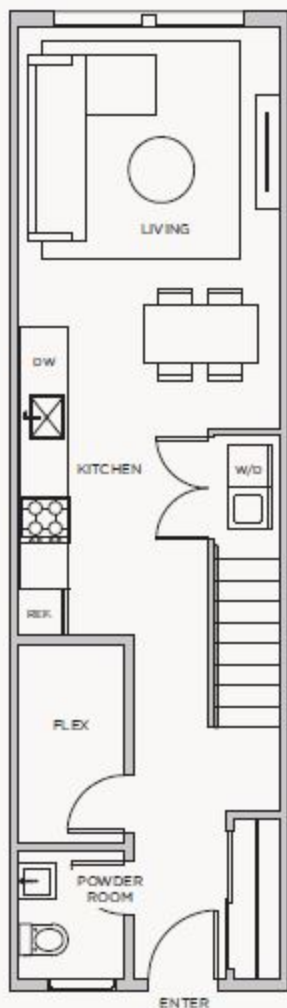

# 626

ALEXANDER STREET  
RAILTOWN

## COURTYARD FLAT

ONE BEDROOM + FLEX

565 SQ.FT.

HOMES 201 - 212

2ND FLOOR

SOUTH  
BLOCKS

NORTH  
BLOCKS

ALEXANDER STREET

# 626

ALEXANDER STREET  
RAILTOWN

FIRST FLOOR

SECOND FLOOR

ROOFTOP

## ROOFTOP CITY HOME

TWO BEDROOM + FLEX + ROOFTOP PATIO  
1,120 SQ.FT.  
HOMES 301 - 312

3RD FLOOR

SOUTH  
BLOCKS

NORTH  
BLOCKS

ALEXANDER STREET