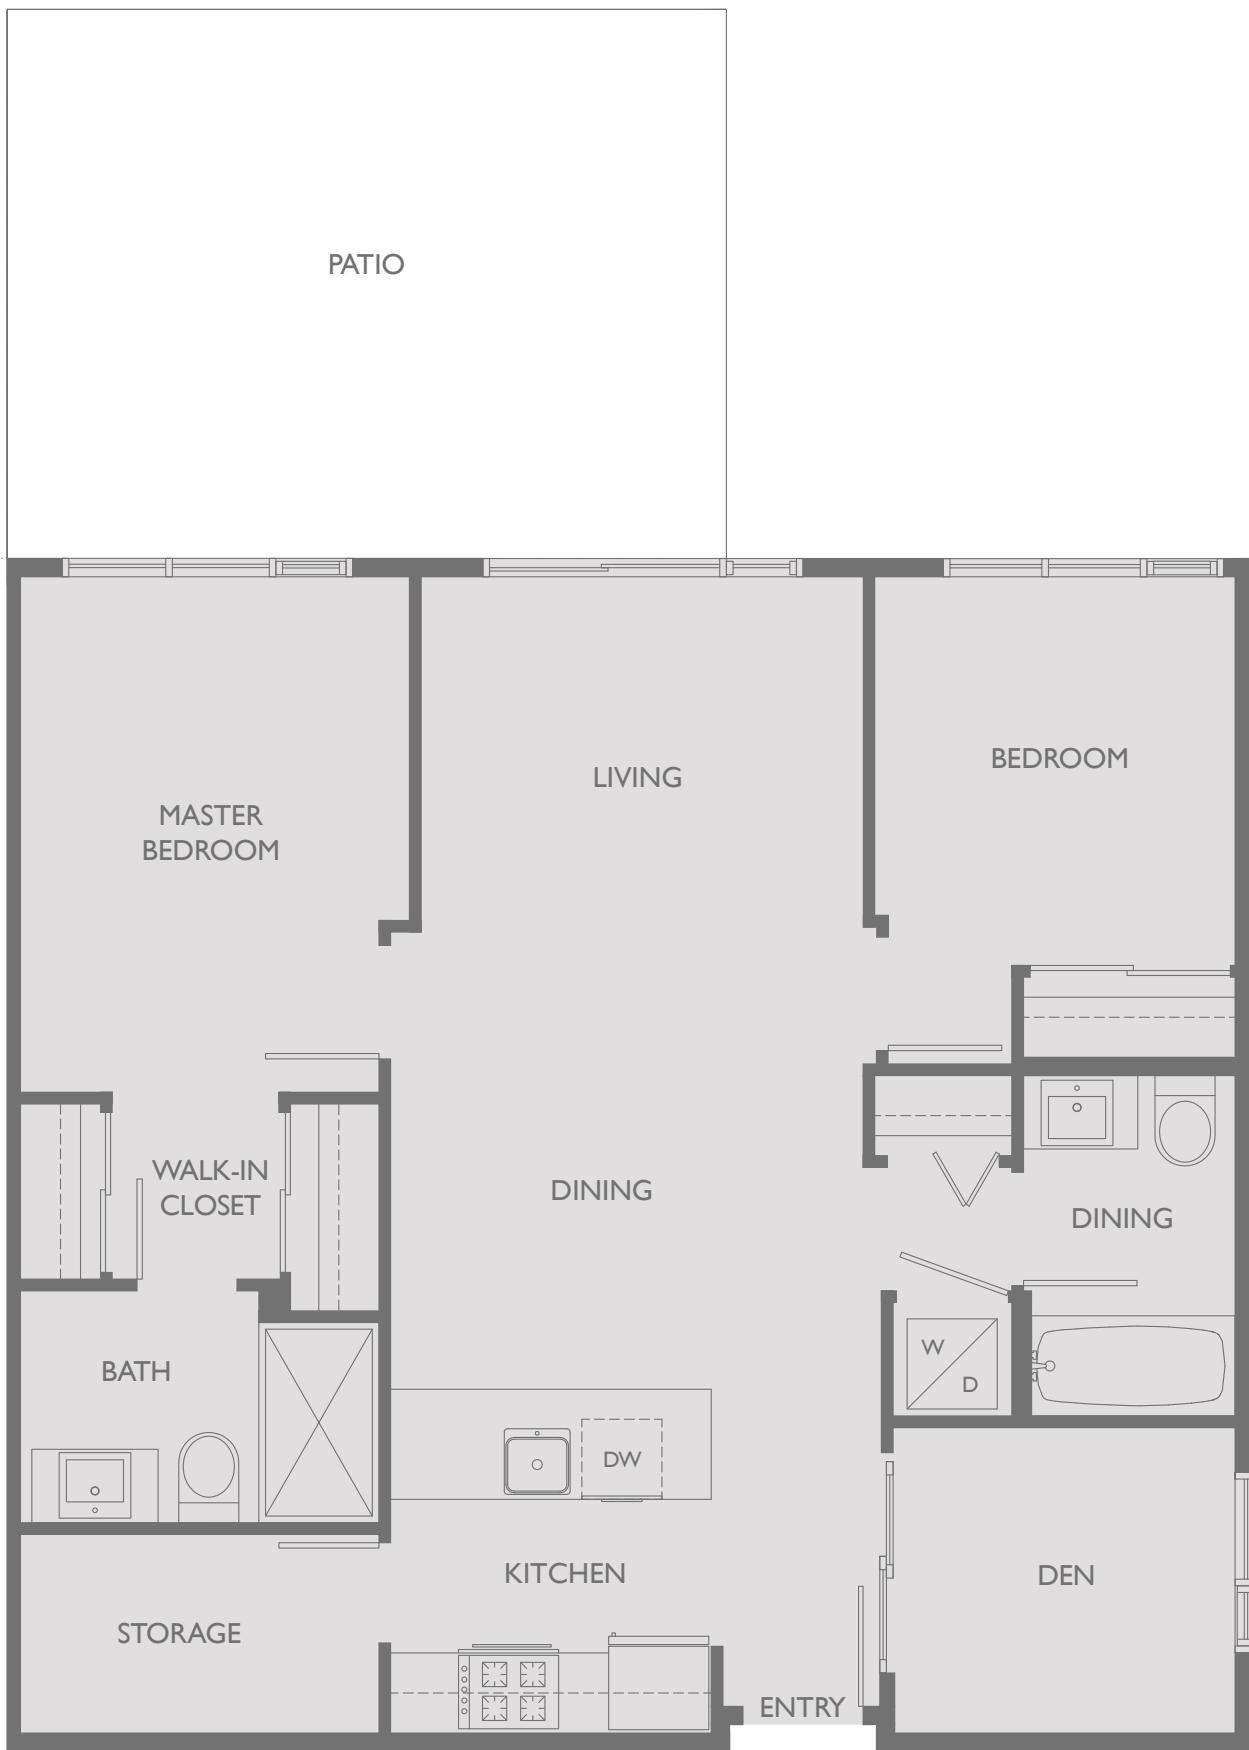

A1

JR. 1 BED + 1 BATH + BALCONY SUITE 441 SF

A1

JR 1 BED + 1 BATH
 SUITE 441 SF
 PATIO 108-355 SF

B1

1 BED + 1 BATH + FLEX + BALCONY
SUITE 566-591 SF

B1

1 BED + 1 BATH + FLEX
 SUITE 591 SF
 PATIO 440 SF

GROUND FLOOR

2ND FLOOR

3RD FLOOR

4TH FLOOR

B1

1 BED + 1 BATH + FLEX + ENCLOSED BALCONY
SUITE 636 SF

B2

1 BED + 1 BATH + FLEX + BALCONY
SUITE 647 SF

B2

1 BED + 1 BATH + FLEX
SUITE 647 SF
PATIO 365 SF

GROUND FLOOR

2ND FLOOR

3RD FLOOR

4TH FLOOR

C2

2 BED + 2 BATH + FLEX + BALCONY
SUITE 868 SF

C2

2 BED + 2 BATH + FLEX + ENCLOSED BALCONY
SUITE 939 SF

C2A

2 BED + 2 BATH + DEN
 SUITE 926 SF
 PATIO 250 SF

C3

2 BED + 2 BATH + FLEX + BALCONY
SUITE 837 SF

C3

2 BED + 2 BATH + FLEX
SUITE 837 SF
PATIO 200 SF