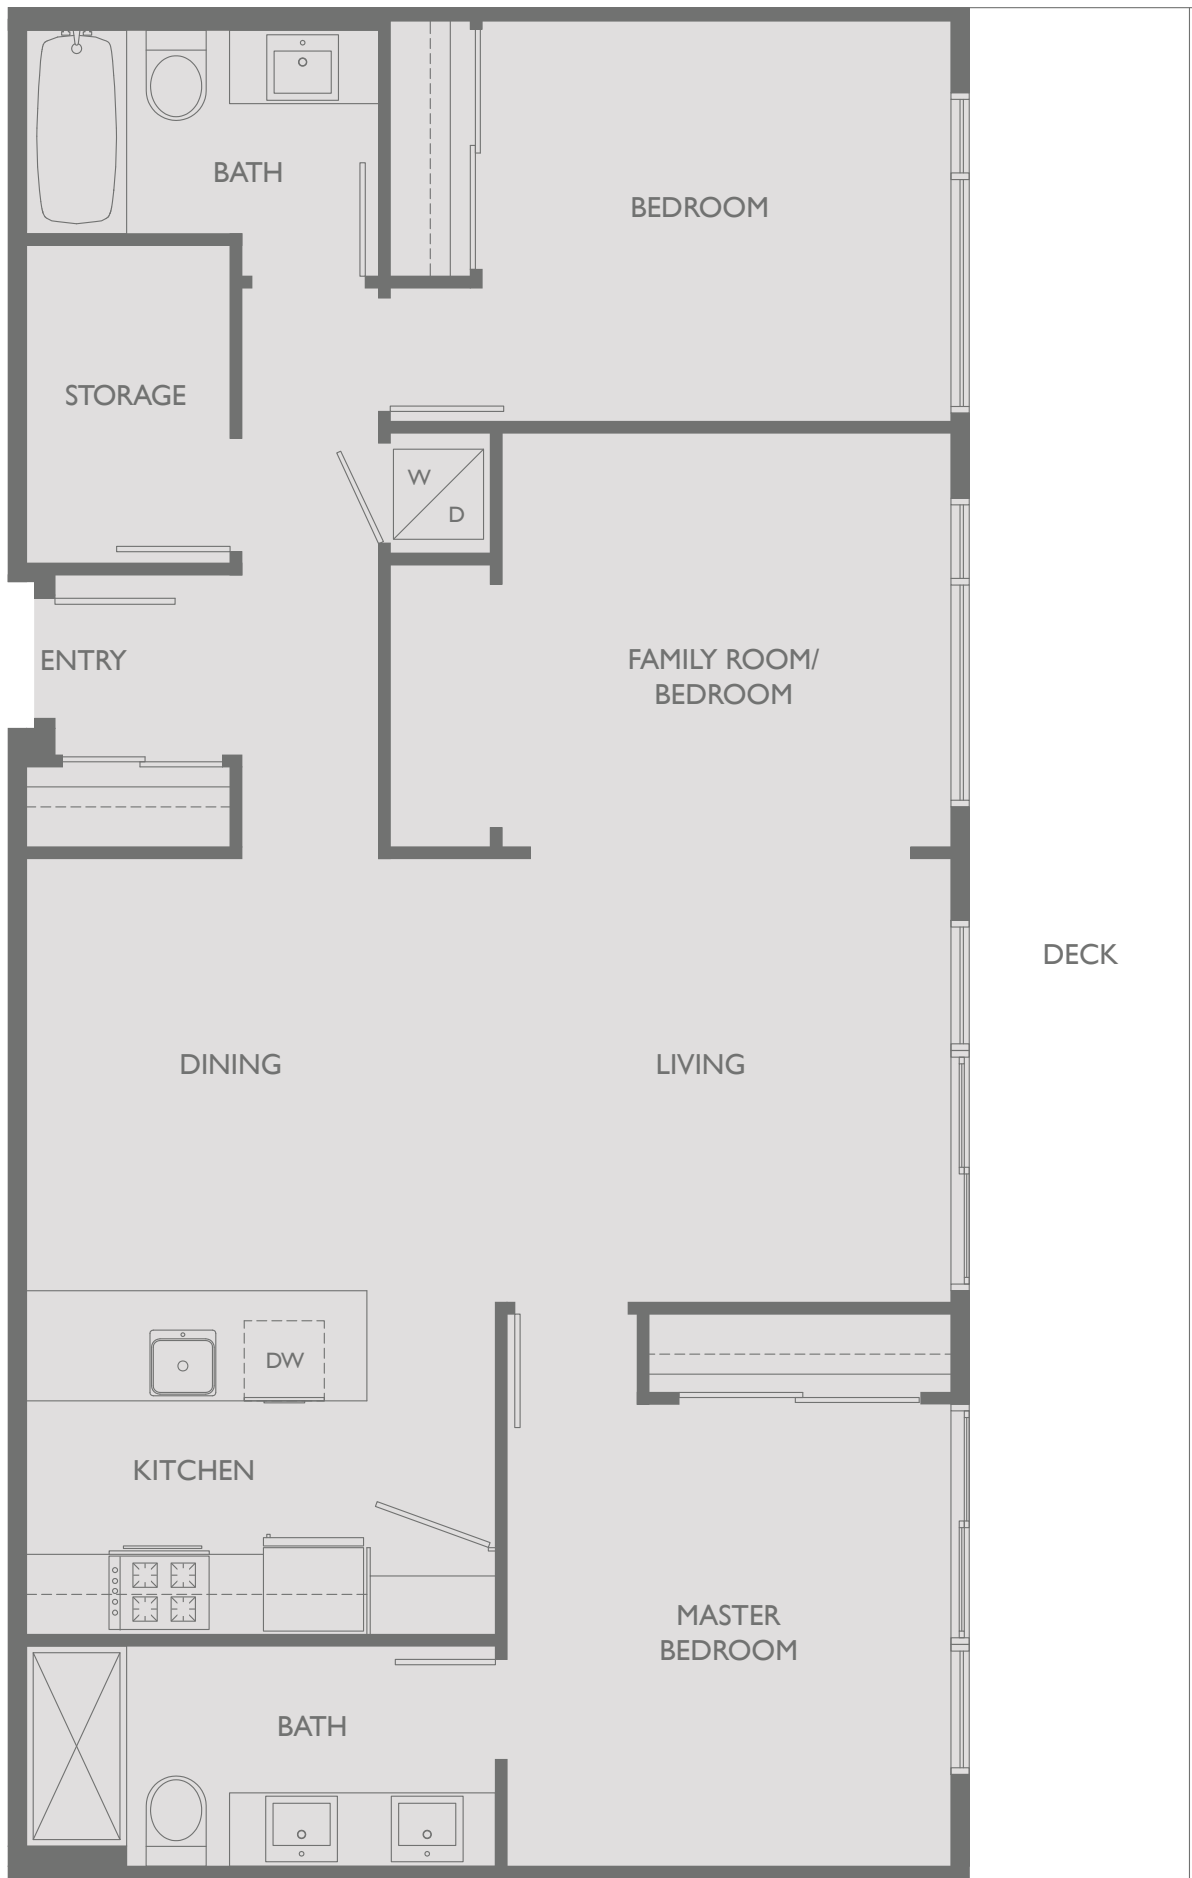

A1

JR. 1 BED + 1 BATH + BALCONY SUITE 441 SF

A1

JR 1 BED + 1 BATH
 SUITE 441 SF
 PATIO 108-355 SF

B1

1 BED + 1 BATH + FLEX + BALCONY
SUITE 566-591 SF

B1

1 BED + 1 BATH + FLEX
 SUITE 591 SF
 PATIO 440 SF

C2

2 BED + 2 BATH + FLEX + ENCLOSED BALCONY
SUITE 939 SF

C2A

2 BED + 2 BATH + DEN
 SUITE 926 SF
 PATIO 250 SF

C3

2 BED + 2 BATH + FLEX + BALCONY
SUITE 837 SF

C3

2 BED + 2 BATH + FLEX
SUITE 837 SF
PATIO 200 SF

C4

2 BED + 2 BATH + FLEX + ENCLOSED BALCONY SUITE 951 SF

C5

2 BED + 2 BATH + FLEX
+ ENCLOSED BALCONY
SUITE 1171 SF

C7

2 BED + 2 BATH + DEN + FLEX
 SUITE 1,016 SF
 DECK 364 SF

2 BED + 2 BATH + DEN + FLEX
SUITE 1,016 SF
DECK 403 SF

D1

2 BED + 2 BATH + FLEX + FAMILY
SUITE I, 120 SF
DECK 263-264 SF

FLOOR KEYS

GROUND FLOOR

2ND FLOOR

3RD FLOOR

4TH FLOOR