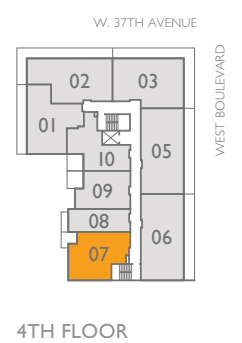

A1

JR. 1 BED + 1 BATH + BALCONY SUITE 441 SF

A1

JR 1 BED + 1 BATH
 SUITE 441 SF
 PATIO 108-355 SF

B1

1 BED + 1 BATH + FLEX + BALCONY
SUITE 566-591 SF

B1

1 BED + 1 BATH + FLEX
 SUITE 591 SF
 PATIO 440 SF

GROUND FLOOR

2ND FLOOR

3RD FLOOR

4TH FLOOR

B1

1 BED + 1 BATH + FLEX + ENCLOSED BALCONY
SUITE 636 SF

B2

1 BED + 1 BATH + FLEX + BALCONY
SUITE 647 SF

B2

1 BED + 1 BATH + FLEX
SUITE 647 SF
PATIO 365 SF

GROUND FLOOR

2ND FLOOR

3RD FLOOR

4TH FLOOR

C2

2 BED + 2 BATH + FLEX + BALCONY
SUITE 868 SF

C2

2 BED + 2 BATH + FLEX + ENCLOSED BALCONY
SUITE 939 SF

C2A

2 BED + 2 BATH + DEN
 SUITE 926 SF
 PATIO 250 SF

C3

2 BED + 2 BATH + FLEX + BALCONY
SUITE 837 SF

C3

2 BED + 2 BATH + FLEX
SUITE 837 SF
PATIO 200 SF