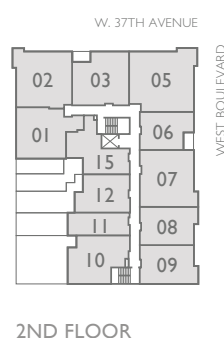

A1

JR. 1 BED + 1 BATH + BALCONY SUITE 441 SF

A1

JR 1 BED + 1 BATH
 SUITE 441 SF
 PATIO 108-355 SF

B1

1 BED + 1 BATH + FLEX + BALCONY
SUITE 566-591 SF

B1

1 BED + 1 BATH + FLEX
 SUITE 591 SF
 PATIO 440 SF

GROUND FLOOR

2ND FLOOR

3RD FLOOR

4TH FLOOR

B1

1 BED + 1 BATH + FLEX + ENCLOSED BALCONY
SUITE 636 SF

B2

1 BED + 1 BATH + FLEX + BALCONY
SUITE 647 SF

B2

1 BED + 1 BATH + FLEX
SUITE 647 SF
PATIO 365 SF

GROUND FLOOR

2ND FLOOR

3RD FLOOR

4TH FLOOR

C2

2 BED + 2 BATH + FLEX + BALCONY
SUITE 868 SF

C2

2 BED + 2 BATH + FLEX + ENCLOSED BALCONY
SUITE 939 SF

C2A

2 BED + 2 BATH + DEN
 SUITE 926 SF
 PATIO 250 SF

C3

2 BED + 2 BATH + FLEX + BALCONY
SUITE 837 SF

C3

2 BED + 2 BATH + FLEX
SUITE 837 SF
PATIO 200 SF