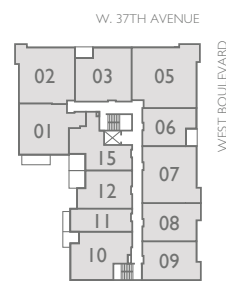

A1

JR. 1 BED + 1 BATH + BALCONY SUITE 441 SF

A1

JR 1 BED + 1 BATH
 SUITE 441 SF
 PATIO 108-355 SF

B1

1 BED + 1 BATH + FLEX + BALCONY
SUITE 566-591 SF

B1

1 BED + 1 BATH + FLEX
 SUITE 591 SF
 PATIO 440 SF

GROUND FLOOR

2ND FLOOR

3RD FLOOR

4TH FLOOR

B1

1 BED + 1 BATH + FLEX + ENCLOSED BALCONY
SUITE 636 SF

B2

1 BED + 1 BATH + FLEX + BALCONY
SUITE 647 SF

B2

1 BED + 1 BATH + FLEX
SUITE 647 SF
PATIO 365 SF

GROUND FLOOR

2ND FLOOR

3RD FLOOR

4TH FLOOR

C2

2 BED + 2 BATH + FLEX + BALCONY
SUITE 868 SF

C2

2 BED + 2 BATH + FLEX + ENCLOSED BALCONY
SUITE 939 SF

C2A

2 BED + 2 BATH + DEN
 SUITE 926 SF
 PATIO 250 SF

C3

2 BED + 2 BATH + FLEX + BALCONY
SUITE 837 SF

C3

2 BED + 2 BATH + FLEX
SUITE 837 SF
PATIO 200 SF