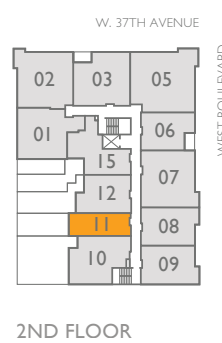

A1

JR. 1 BED + 1 BATH + BALCONY SUITE 441 SF

A1

JR 1 BED + 1 BATH
 SUITE 441 SF
 PATIO 108-355 SF

B1

1 BED + 1 BATH + FLEX + BALCONY
SUITE 566-591 SF

B1

1 BED + 1 BATH + FLEX
 SUITE 591 SF
 PATIO 440 SF

GROUND FLOOR

2ND FLOOR

3RD FLOOR

4TH FLOOR

B1

1 BED + 1 BATH + FLEX + ENCLOSED BALCONY
SUITE 636 SF

B2

1 BED + 1 BATH + FLEX + BALCONY
SUITE 647 SF

B2

1 BED + 1 BATH + FLEX
SUITE 647 SF
PATIO 365 SF

GROUND FLOOR

2ND FLOOR

3RD FLOOR

4TH FLOOR

C2

2 BED + 2 BATH + FLEX + BALCONY
SUITE 868 SF

D1

2 BED + 2 BATH + FLEX + FAMILY
SUITE I, 120 SF
DECK 263-264 SF

FLOOR KEYS

GROUND FLOOR

2ND FLOOR

3RD FLOOR

4TH FLOOR