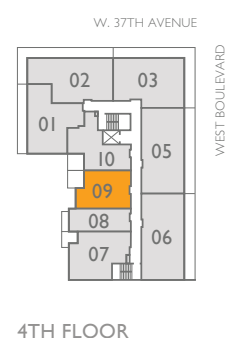

A1

JR. 1 BED + 1 BATH + BALCONY SUITE 441 SF

A1

JR 1 BED + 1 BATH
 SUITE 441 SF
 PATIO 108-355 SF

B1

1 BED + 1 BATH + FLEX + BALCONY
SUITE 566-591 SF

B1

1 BED + 1 BATH + FLEX
 SUITE 591 SF
 PATIO 440 SF

GROUND FLOOR

2ND FLOOR

3RD FLOOR

4TH FLOOR

B1

1 BED + 1 BATH + FLEX + ENCLOSED BALCONY
SUITE 636 SF

B2

1 BED + 1 BATH + FLEX + BALCONY
SUITE 647 SF

B2

1 BED + 1 BATH + FLEX
SUITE 647 SF
PATIO 365 SF

GROUND FLOOR

2ND FLOOR

3RD FLOOR

4TH FLOOR

C2

2 BED + 2 BATH + FLEX + BALCONY
SUITE 868 SF

D1

2 BED + 2 BATH + FLEX + FAMILY
SUITE I, 120 SF
DECK 263-264 SF

FLOOR KEYS

GROUND FLOOR

2ND FLOOR

3RD FLOOR

4TH FLOOR