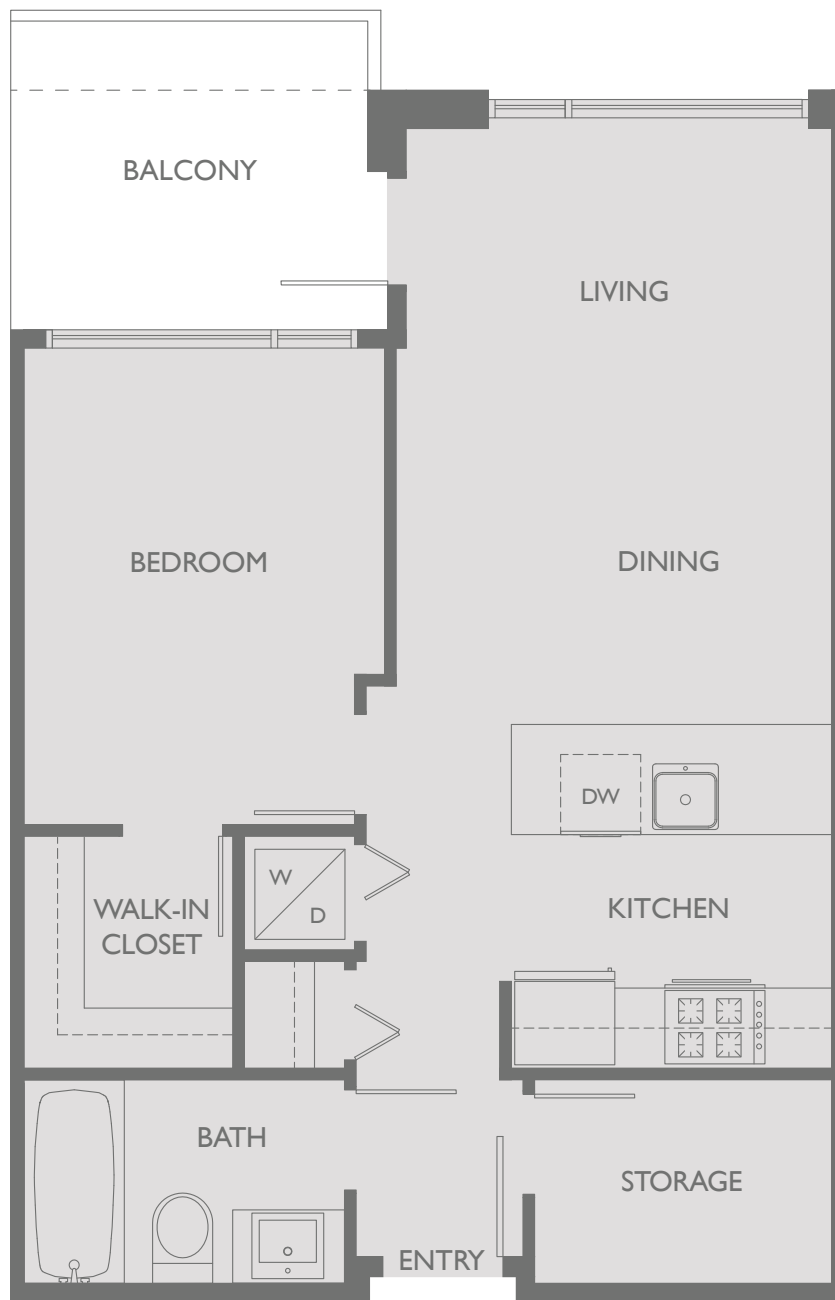

A1

JR. 1 BED + 1 BATH + BALCONY SUITE 441 SF

A1

JR 1 BED + 1 BATH
 SUITE 441 SF
 PATIO 108-355 SF

B1

1 BED + 1 BATH + FLEX + BALCONY
SUITE 566-591 SF

B1

1 BED + 1 BATH + FLEX
 SUITE 591 SF
 PATIO 440 SF

GROUND FLOOR

2ND FLOOR

3RD FLOOR

4TH FLOOR

B1

1 BED + 1 BATH + FLEX + ENCLOSED BALCONY
SUITE 636 SF

B2

1 BED + 1 BATH + FLEX + BALCONY
SUITE 647 SF

B2

1 BED + 1 BATH + FLEX
SUITE 647 SF
PATIO 365 SF

GROUND FLOOR

2ND FLOOR

3RD FLOOR

4TH FLOOR

C2

2 BED + 2 BATH + FLEX + BALCONY
SUITE 868 SF

D1

2 BED + 2 BATH + FLEX + FAMILY
SUITE I, 120 SF
DECK 263-264 SF

FLOOR KEYS

GROUND FLOOR

2ND FLOOR

3RD FLOOR

4TH FLOOR