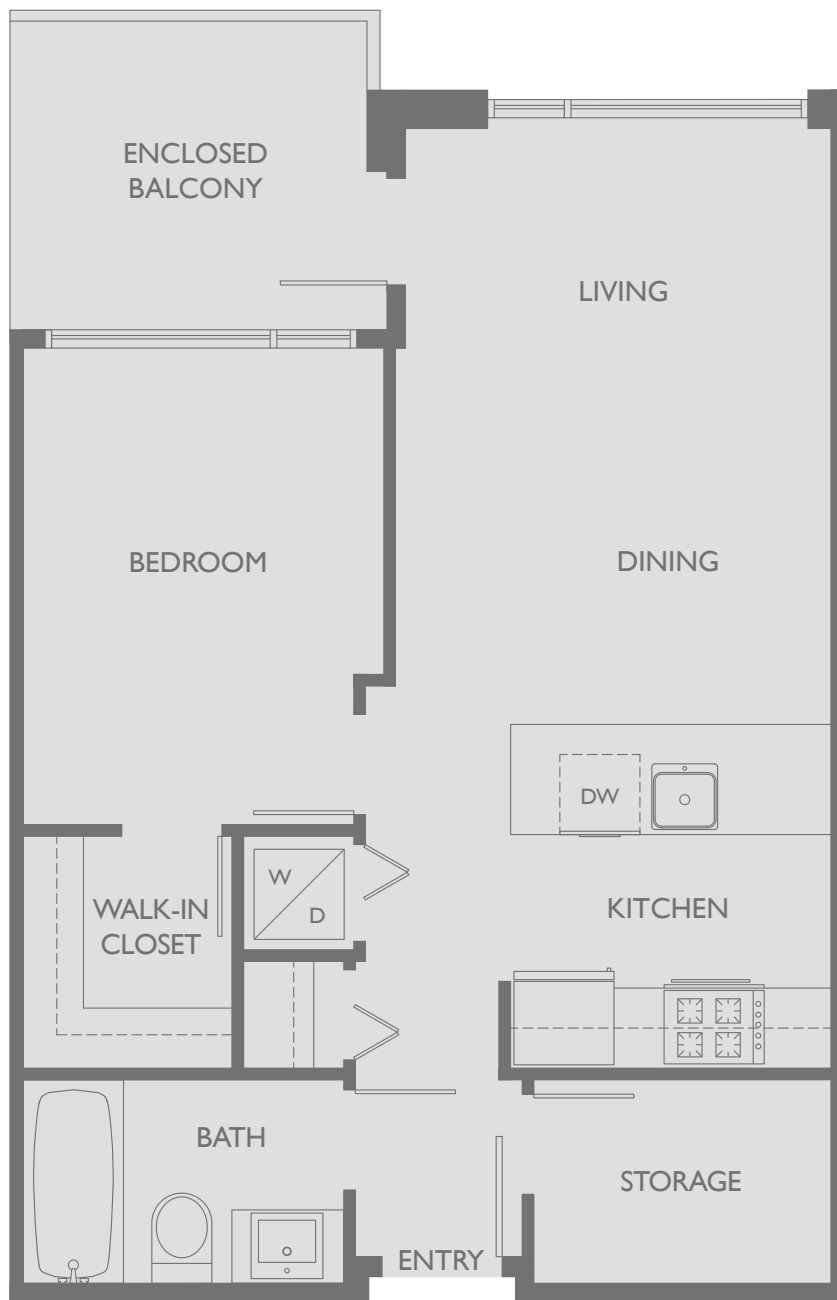

A1

JR. 1 BED + 1 BATH + BALCONY SUITE 441 SF

A1

JR 1 BED + 1 BATH
 SUITE 441 SF
 PATIO 108-355 SF

B1

1 BED + 1 BATH + FLEX + BALCONY
SUITE 566-591 SF

B1

1 BED + 1 BATH + FLEX
 SUITE 591 SF
 PATIO 440 SF

GROUND FLOOR

2ND FLOOR

3RD FLOOR

4TH FLOOR

B1

1 BED + 1 BATH + FLEX + ENCLOSED BALCONY
SUITE 636 SF

B2

1 BED + 1 BATH + FLEX + BALCONY
SUITE 647 SF

B2

1 BED + 1 BATH + FLEX
SUITE 647 SF
PATIO 365 SF

GROUND FLOOR

2ND FLOOR

3RD FLOOR

4TH FLOOR

C2

2 BED + 2 BATH + FLEX + BALCONY
SUITE 868 SF

C2

2 BED + 2 BATH + FLEX + ENCLOSED BALCONY
SUITE 939 SF

C2A

2 BED + 2 BATH + DEN
 SUITE 926 SF
 PATIO 250 SF

C3

2 BED + 2 BATH + FLEX + BALCONY
SUITE 837 SF

C3

2 BED + 2 BATH + FLEX
SUITE 837 SF
PATIO 200 SF