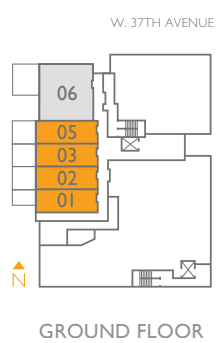

A1

JR. 1 BED + 1 BATH + BALCONY SUITE 441 SF

A1

JR 1 BED + 1 BATH
 SUITE 441 SF
 PATIO 108-355 SF

B1

1 BED + 1 BATH + FLEX + BALCONY
SUITE 566-591 SF

B1

1 BED + 1 BATH + FLEX
 SUITE 591 SF
 PATIO 440 SF

GROUND FLOOR

2ND FLOOR

3RD FLOOR

4TH FLOOR

B1

1 BED + 1 BATH + FLEX + ENCLOSED BALCONY
SUITE 636 SF

B2

1 BED + 1 BATH + FLEX + BALCONY
SUITE 647 SF

B2

1 BED + 1 BATH + FLEX
SUITE 647 SF
PATIO 365 SF

GROUND FLOOR

2ND FLOOR

3RD FLOOR

4TH FLOOR

C2

2 BED + 2 BATH + FLEX + BALCONY
SUITE 868 SF

D1

2 BED + 2 BATH + FLEX + FAMILY
SUITE I, 120 SF
DECK 263-264 SF

FLOOR KEYS

GROUND FLOOR

2ND FLOOR

3RD FLOOR

4TH FLOOR