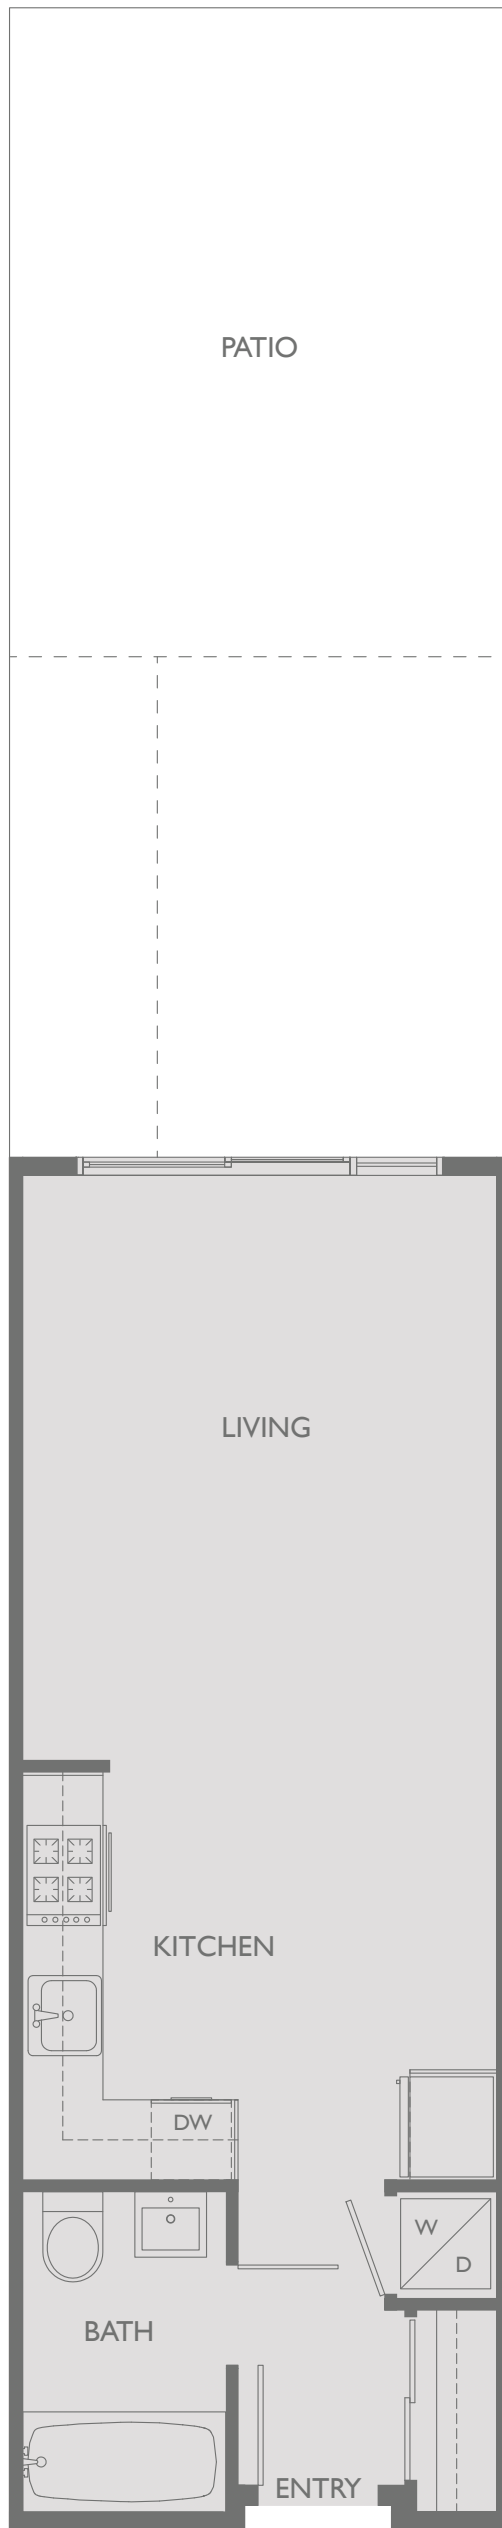

A1

JR. 1 BED + 1 BATH + BALCONY SUITE 441 SF

A1

JR 1 BED + 1 BATH
 SUITE 441 SF
 PATIO 108-355 SF

B1

1 BED + 1 BATH + FLEX + BALCONY
SUITE 566-591 SF

B1

1 BED + 1 BATH + FLEX
 SUITE 591 SF
 PATIO 440 SF

GROUND FLOOR

2ND FLOOR

3RD FLOOR

4TH FLOOR

B1

1 BED + 1 BATH + FLEX + ENCLOSED BALCONY
SUITE 636 SF

B2

1 BED + 1 BATH + FLEX + BALCONY
SUITE 647 SF

B2

1 BED + 1 BATH + FLEX
SUITE 647 SF
PATIO 365 SF

GROUND FLOOR

2ND FLOOR

3RD FLOOR

4TH FLOOR

C2

2 BED + 2 BATH + FLEX + BALCONY
SUITE 868 SF

C2

2 BED + 2 BATH + FLEX + ENCLOSED BALCONY
SUITE 939 SF

C2A

2 BED + 2 BATH + DEN
 SUITE 926 SF
 PATIO 250 SF

C3

2 BED + 2 BATH + FLEX + BALCONY
SUITE 837 SF

C3

2 BED + 2 BATH + FLEX
SUITE 837 SF
PATIO 200 SF