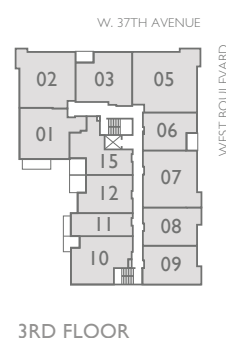

A1

JR. 1 BED + 1 BATH + BALCONY SUITE 441 SF

A1

JR 1 BED + 1 BATH
 SUITE 441 SF
 PATIO 108-355 SF

B1

1 BED + 1 BATH + FLEX + BALCONY
SUITE 566-591 SF

B1

1 BED + 1 BATH + FLEX
 SUITE 591 SF
 PATIO 440 SF

GROUND FLOOR

2ND FLOOR

3RD FLOOR

4TH FLOOR

B1

1 BED + 1 BATH + FLEX + ENCLOSED BALCONY
SUITE 636 SF

B2

1 BED + 1 BATH + FLEX + BALCONY
SUITE 647 SF

B2

1 BED + 1 BATH + FLEX
SUITE 647 SF
PATIO 365 SF

GROUND FLOOR

2ND FLOOR

3RD FLOOR

4TH FLOOR

C2

2 BED + 2 BATH + FLEX + BALCONY
SUITE 868 SF

D1

2 BED + 2 BATH + FLEX + FAMILY
SUITE I, 120 SF
DECK 263-264 SF

FLOOR KEYS

GROUND FLOOR

2ND FLOOR

3RD FLOOR

4TH FLOOR