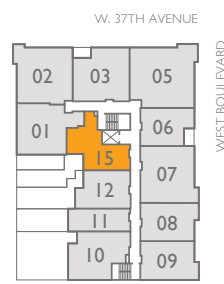

A1

JR. 1 BED + 1 BATH + BALCONY SUITE 441 SF

A1

JR 1 BED + 1 BATH
 SUITE 441 SF
 PATIO 108-355 SF

B1

1 BED + 1 BATH + FLEX + BALCONY
SUITE 566-591 SF

B1

1 BED + 1 BATH + FLEX
 SUITE 591 SF
 PATIO 440 SF

GROUND FLOOR

2ND FLOOR

3RD FLOOR

4TH FLOOR

B1

1 BED + 1 BATH + FLEX + ENCLOSED BALCONY
SUITE 636 SF

B2

1 BED + 1 BATH + FLEX + BALCONY
SUITE 647 SF

B2

1 BED + 1 BATH + FLEX
SUITE 647 SF
PATIO 365 SF

GROUND FLOOR

2ND FLOOR

3RD FLOOR

4TH FLOOR

C2

2 BED + 2 BATH + FLEX + BALCONY
SUITE 868 SF

D1

2 BED + 2 BATH + FLEX + FAMILY
SUITE I, 120 SF
DECK 263-264 SF

FLOOR KEYS

GROUND FLOOR

2ND FLOOR

3RD FLOOR

4TH FLOOR