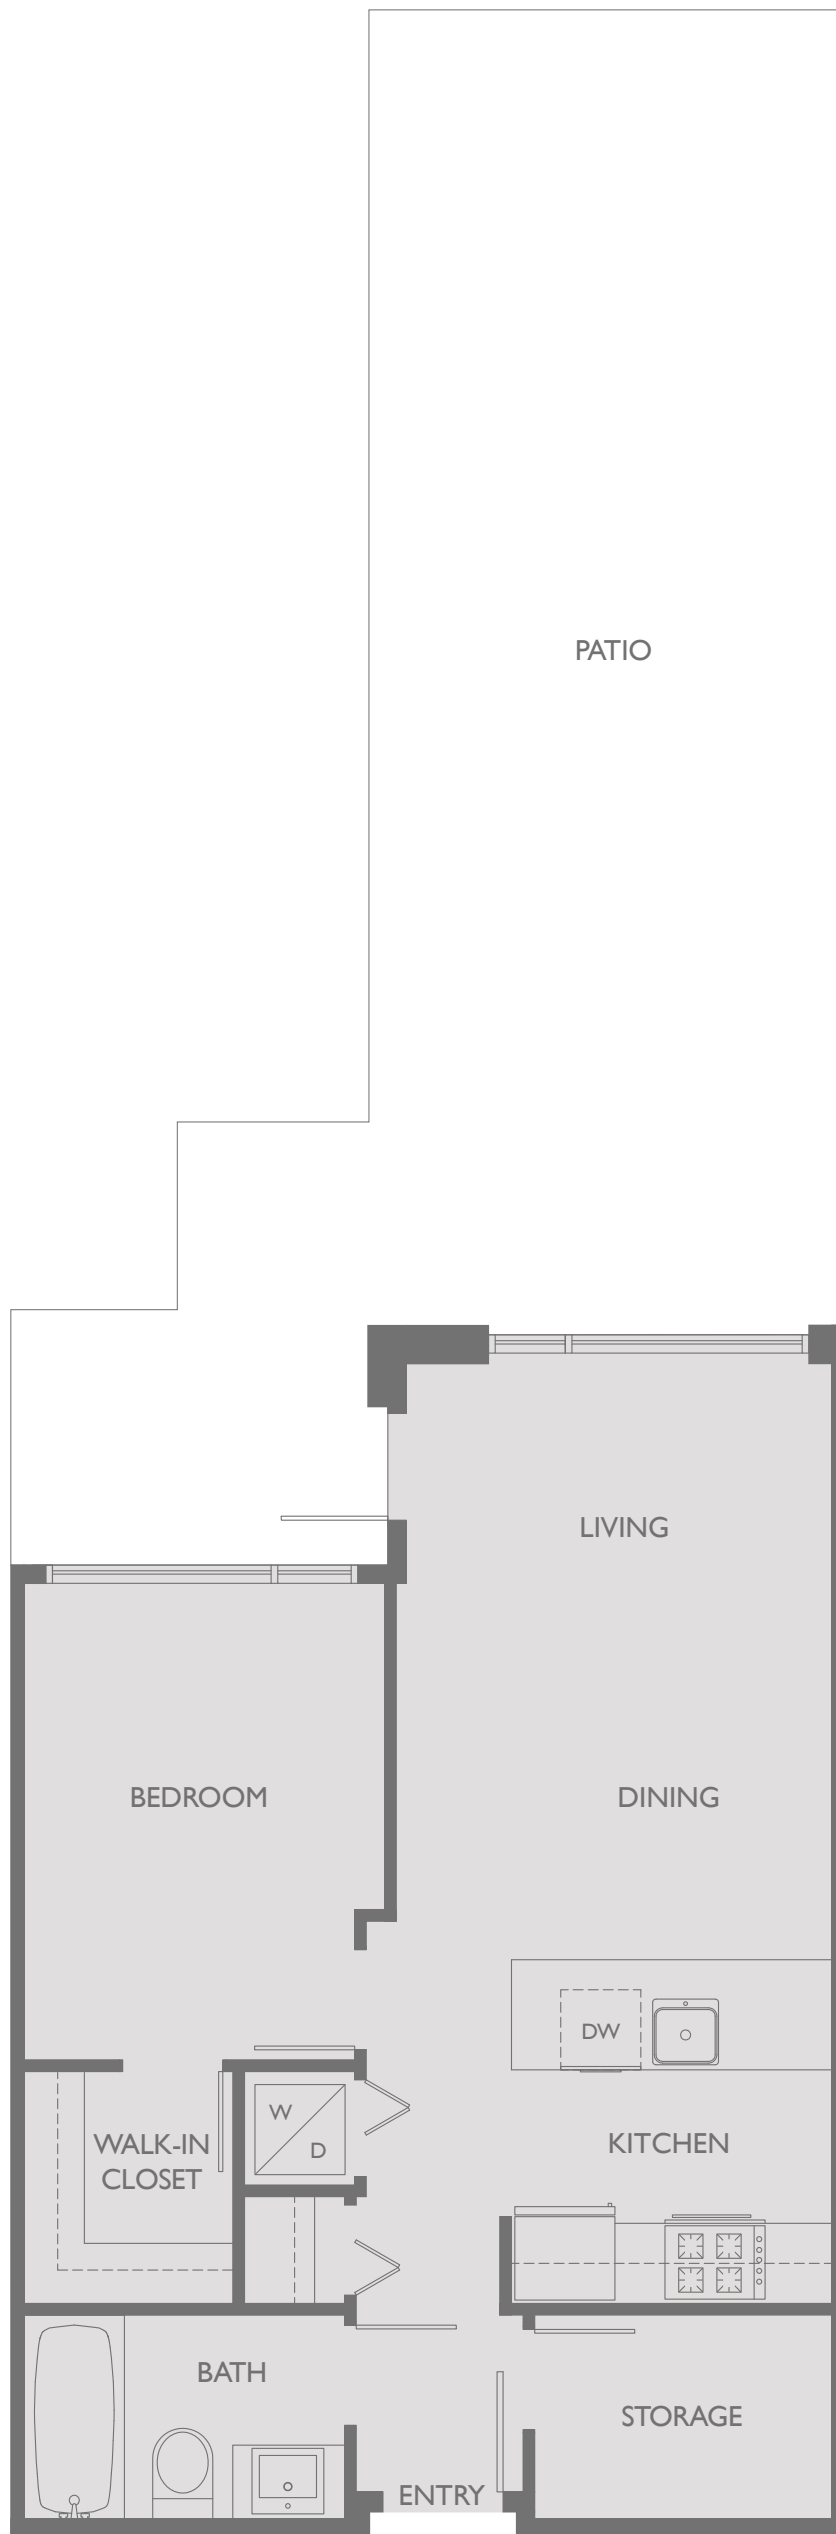

A1

JR. 1 BED + 1 BATH + BALCONY SUITE 441 SF

A1

JR 1 BED + 1 BATH
 SUITE 441 SF
 PATIO 108-355 SF

B1

1 BED + 1 BATH + FLEX + BALCONY
SUITE 566-591 SF

B1

1 BED + 1 BATH + FLEX
 SUITE 591 SF
 PATIO 440 SF

GROUND FLOOR

2ND FLOOR

3RD FLOOR

4TH FLOOR

B1

1 BED + 1 BATH + FLEX + ENCLOSED BALCONY
SUITE 636 SF

B2

1 BED + 1 BATH + FLEX + BALCONY
SUITE 647 SF

B2

1 BED + 1 BATH + FLEX
SUITE 647 SF
PATIO 365 SF

GROUND FLOOR

2ND FLOOR

3RD FLOOR

4TH FLOOR

C2

2 BED + 2 BATH + FLEX + BALCONY
SUITE 868 SF