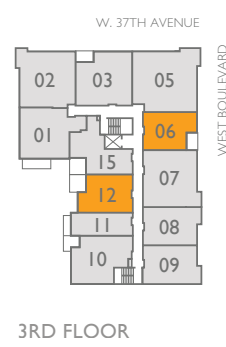

A1

JR. 1 BED + 1 BATH + BALCONY SUITE 441 SF

A1

JR 1 BED + 1 BATH
 SUITE 441 SF
 PATIO 108-355 SF

B1

1 BED + 1 BATH + FLEX + BALCONY
SUITE 566-591 SF

B1

1 BED + 1 BATH + FLEX
 SUITE 591 SF
 PATIO 440 SF

GROUND FLOOR

2ND FLOOR

3RD FLOOR

4TH FLOOR

B1

1 BED + 1 BATH + FLEX + ENCLOSED BALCONY
SUITE 636 SF

B2

1 BED + 1 BATH + FLEX + BALCONY
SUITE 647 SF

B2

1 BED + 1 BATH + FLEX
SUITE 647 SF
PATIO 365 SF

GROUND FLOOR

2ND FLOOR

3RD FLOOR

4TH FLOOR

C2

2 BED + 2 BATH + FLEX + BALCONY
SUITE 868 SF

D1

2 BED + 2 BATH + FLEX + FAMILY
SUITE I, 120 SF
DECK 263-264 SF

FLOOR KEYS

GROUND FLOOR

2ND FLOOR

3RD FLOOR

4TH FLOOR