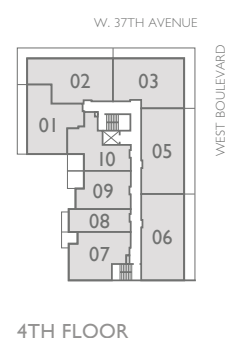

A1

JR. 1 BED + 1 BATH + BALCONY SUITE 441 SF

A1

JR 1 BED + 1 BATH
 SUITE 441 SF
 PATIO 108-355 SF

B1

1 BED + 1 BATH + FLEX + BALCONY
SUITE 566-591 SF

B1

1 BED + 1 BATH + FLEX
 SUITE 591 SF
 PATIO 440 SF

GROUND FLOOR

2ND FLOOR

3RD FLOOR

4TH FLOOR

B1

1 BED + 1 BATH + FLEX + ENCLOSED BALCONY
SUITE 636 SF

B2

1 BED + 1 BATH + FLEX + BALCONY
SUITE 647 SF

B2

1 BED + 1 BATH + FLEX
SUITE 647 SF
PATIO 365 SF

GROUND FLOOR

2ND FLOOR

3RD FLOOR

4TH FLOOR

C2

2 BED + 2 BATH + FLEX + BALCONY
SUITE 868 SF

C2

2 BED + 2 BATH + FLEX + ENCLOSED BALCONY
SUITE 939 SF

C2A

2 BED + 2 BATH + DEN
 SUITE 926 SF
 PATIO 250 SF

C3

2 BED + 2 BATH + FLEX + BALCONY
SUITE 837 SF

C3

2 BED + 2 BATH + FLEX
SUITE 837 SF
PATIO 200 SF