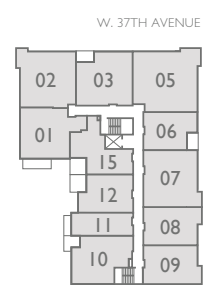

A1

JR. 1 BED + 1 BATH + BALCONY SUITE 441 SF

A1

JR 1 BED + 1 BATH
 SUITE 441 SF
 PATIO 108-355 SF

B1

1 BED + 1 BATH + FLEX + BALCONY
SUITE 566-591 SF

B1

1 BED + 1 BATH + FLEX
 SUITE 591 SF
 PATIO 440 SF

GROUND FLOOR

2ND FLOOR

3RD FLOOR

4TH FLOOR

B1

1 BED + 1 BATH + FLEX + ENCLOSED BALCONY
SUITE 636 SF

B2

1 BED + 1 BATH + FLEX + BALCONY
SUITE 647 SF

B2

1 BED + 1 BATH + FLEX
SUITE 647 SF
PATIO 365 SF

GROUND FLOOR

2ND FLOOR

3RD FLOOR

4TH FLOOR

C2

2 BED + 2 BATH + FLEX + BALCONY
SUITE 868 SF

D1

2 BED + 2 BATH + FLEX + FAMILY
SUITE I, 120 SF
DECK 263-264 SF

FLOOR KEYS

GROUND FLOOR

2ND FLOOR

3RD FLOOR

4TH FLOOR