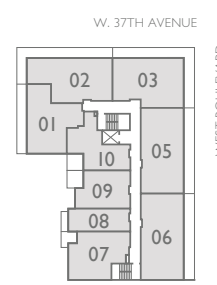

A1

JR. 1 BED + 1 BATH + BALCONY SUITE 441 SF

A1

JR 1 BED + 1 BATH
 SUITE 441 SF
 PATIO 108-355 SF

B1

1 BED + 1 BATH + FLEX + BALCONY
SUITE 566-591 SF

B1

1 BED + 1 BATH + FLEX
 SUITE 591 SF
 PATIO 440 SF

GROUND FLOOR

2ND FLOOR

3RD FLOOR

4TH FLOOR

B1

1 BED + 1 BATH + FLEX + ENCLOSED BALCONY
SUITE 636 SF

B2

1 BED + 1 BATH + FLEX + BALCONY
SUITE 647 SF

B2

1 BED + 1 BATH + FLEX
SUITE 647 SF
PATIO 365 SF

GROUND FLOOR

2ND FLOOR

3RD FLOOR

4TH FLOOR

C2

2 BED + 2 BATH + FLEX + BALCONY
SUITE 868 SF

D1

2 BED + 2 BATH + FLEX + FAMILY
SUITE I, 120 SF
DECK 263-264 SF

FLOOR KEYS

GROUND FLOOR

2ND FLOOR

3RD FLOOR

4TH FLOOR