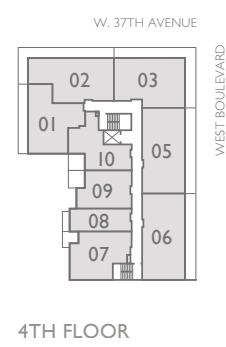

A1

JR. 1 BED + 1 BATH + BALCONY SUITE 441 SF

A1

JR 1 BED + 1 BATH
 SUITE 441 SF
 PATIO 108-355 SF

B1

1 BED + 1 BATH + FLEX + BALCONY
SUITE 566-591 SF

B1

1 BED + 1 BATH + FLEX
 SUITE 591 SF
 PATIO 440 SF

GROUND FLOOR

2ND FLOOR

3RD FLOOR

4TH FLOOR

B1

1 BED + 1 BATH + FLEX + ENCLOSED BALCONY
SUITE 636 SF

B2

1 BED + 1 BATH + FLEX + BALCONY
SUITE 647 SF

B2

1 BED + 1 BATH + FLEX
SUITE 647 SF
PATIO 365 SF

GROUND FLOOR

2ND FLOOR

3RD FLOOR

4TH FLOOR

C2

2 BED + 2 BATH + FLEX + BALCONY
SUITE 868 SF

C2

2 BED + 2 BATH + FLEX + ENCLOSED BALCONY
SUITE 939 SF

C2A

2 BED + 2 BATH + DEN
 SUITE 926 SF
 PATIO 250 SF

C3

2 BED + 2 BATH + FLEX + BALCONY
SUITE 837 SF

C3

2 BED + 2 BATH + FLEX
SUITE 837 SF
PATIO 200 SF