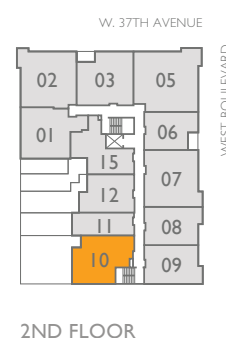

A1

JR. 1 BED + 1 BATH + BALCONY SUITE 441 SF

A1

JR 1 BED + 1 BATH
 SUITE 441 SF
 PATIO 108-355 SF

B1

1 BED + 1 BATH + FLEX + BALCONY
SUITE 566-591 SF

B1

1 BED + 1 BATH + FLEX
 SUITE 591 SF
 PATIO 440 SF

GROUND FLOOR

2ND FLOOR

3RD FLOOR

4TH FLOOR

B1

1 BED + 1 BATH + FLEX + ENCLOSED BALCONY
SUITE 636 SF

B2

1 BED + 1 BATH + FLEX + BALCONY
SUITE 647 SF

B2

1 BED + 1 BATH + FLEX
SUITE 647 SF
PATIO 365 SF

GROUND FLOOR

2ND FLOOR

3RD FLOOR

4TH FLOOR

C2

2 BED + 2 BATH + FLEX + BALCONY
SUITE 868 SF

C2

2 BED + 2 BATH + FLEX + ENCLOSED BALCONY
SUITE 939 SF

C2A

2 BED + 2 BATH + DEN
 SUITE 926 SF
 PATIO 250 SF

C3

2 BED + 2 BATH + FLEX + BALCONY
SUITE 837 SF

C3

2 BED + 2 BATH + FLEX
SUITE 837 SF
PATIO 200 SF