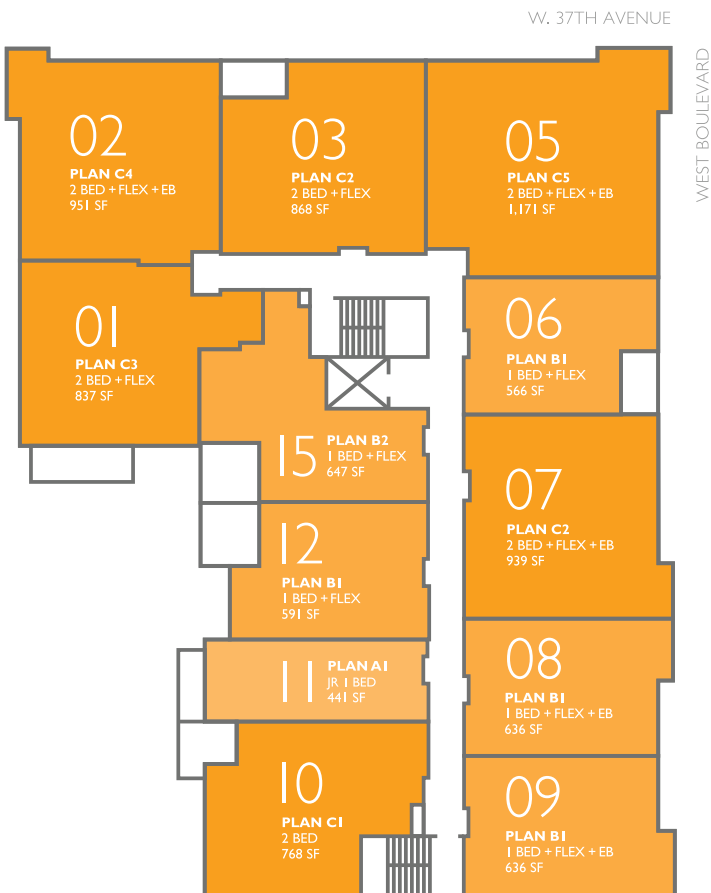

A1

JR. 1 BED + 1 BATH + BALCONY SUITE 441 SF

A1

JR 1 BED + 1 BATH
 SUITE 441 SF
 PATIO 108-355 SF

B1

1 BED + 1 BATH + FLEX + BALCONY
SUITE 566-591 SF

B1

1 BED + 1 BATH + FLEX
 SUITE 591 SF
 PATIO 440 SF

GROUND FLOOR

2ND FLOOR

3RD FLOOR

4TH FLOOR

B1

1 BED + 1 BATH + FLEX + ENCLOSED BALCONY
SUITE 636 SF

B2

1 BED + 1 BATH + FLEX + BALCONY
SUITE 647 SF

B2

1 BED + 1 BATH + FLEX
SUITE 647 SF
PATIO 365 SF

GROUND FLOOR

2ND FLOOR

3RD FLOOR

4TH FLOOR

C2

2 BED + 2 BATH + FLEX + BALCONY
SUITE 868 SF

D1

2 BED + 2 BATH + FLEX + FAMILY
SUITE I, 120 SF
DECK 263-264 SF

FLOOR KEYS

GROUND FLOOR

2ND FLOOR

3RD FLOOR

4TH FLOOR