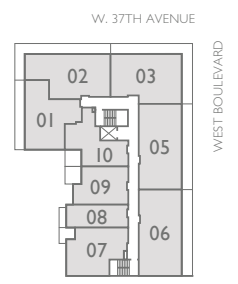

A1

JR. 1 BED + 1 BATH + BALCONY SUITE 441 SF

A1

JR 1 BED + 1 BATH
 SUITE 441 SF
 PATIO 108-355 SF

B1

1 BED + 1 BATH + FLEX + BALCONY
SUITE 566-591 SF

B1

1 BED + 1 BATH + FLEX
 SUITE 591 SF
 PATIO 440 SF

GROUND FLOOR

2ND FLOOR

3RD FLOOR

4TH FLOOR

B1

1 BED + 1 BATH + FLEX + ENCLOSED BALCONY
SUITE 636 SF

B2

1 BED + 1 BATH + FLEX + BALCONY
SUITE 647 SF

B2

1 BED + 1 BATH + FLEX
SUITE 647 SF
PATIO 365 SF

GROUND FLOOR

2ND FLOOR

3RD FLOOR

4TH FLOOR

C2

2 BED + 2 BATH + FLEX + BALCONY
SUITE 868 SF

C2

2 BED + 2 BATH + FLEX + ENCLOSED BALCONY
SUITE 939 SF

C2A

2 BED + 2 BATH + DEN
 SUITE 926 SF
 PATIO 250 SF

C3

2 BED + 2 BATH + FLEX + BALCONY
SUITE 837 SF

C3

2 BED + 2 BATH + FLEX
SUITE 837 SF
PATIO 200 SF