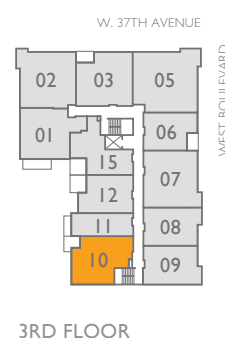

A1

JR. 1 BED + 1 BATH + BALCONY SUITE 441 SF

A1

JR 1 BED + 1 BATH
 SUITE 441 SF
 PATIO 108-355 SF

B1

1 BED + 1 BATH + FLEX + BALCONY
SUITE 566-591 SF

B1

1 BED + 1 BATH + FLEX
 SUITE 591 SF
 PATIO 440 SF

GROUND FLOOR

2ND FLOOR

3RD FLOOR

4TH FLOOR

B1

1 BED + 1 BATH + FLEX + ENCLOSED BALCONY
SUITE 636 SF

B2

1 BED + 1 BATH + FLEX + BALCONY
SUITE 647 SF

B2

1 BED + 1 BATH + FLEX
SUITE 647 SF
PATIO 365 SF

GROUND FLOOR

2ND FLOOR

3RD FLOOR

4TH FLOOR

C2

2 BED + 2 BATH + FLEX + BALCONY
SUITE 868 SF

C2

2 BED + 2 BATH + FLEX + ENCLOSED BALCONY
SUITE 939 SF

C2A

2 BED + 2 BATH + DEN
 SUITE 926 SF
 PATIO 250 SF

C3

2 BED + 2 BATH + FLEX + BALCONY
SUITE 837 SF

C3

2 BED + 2 BATH + FLEX
SUITE 837 SF
PATIO 200 SF