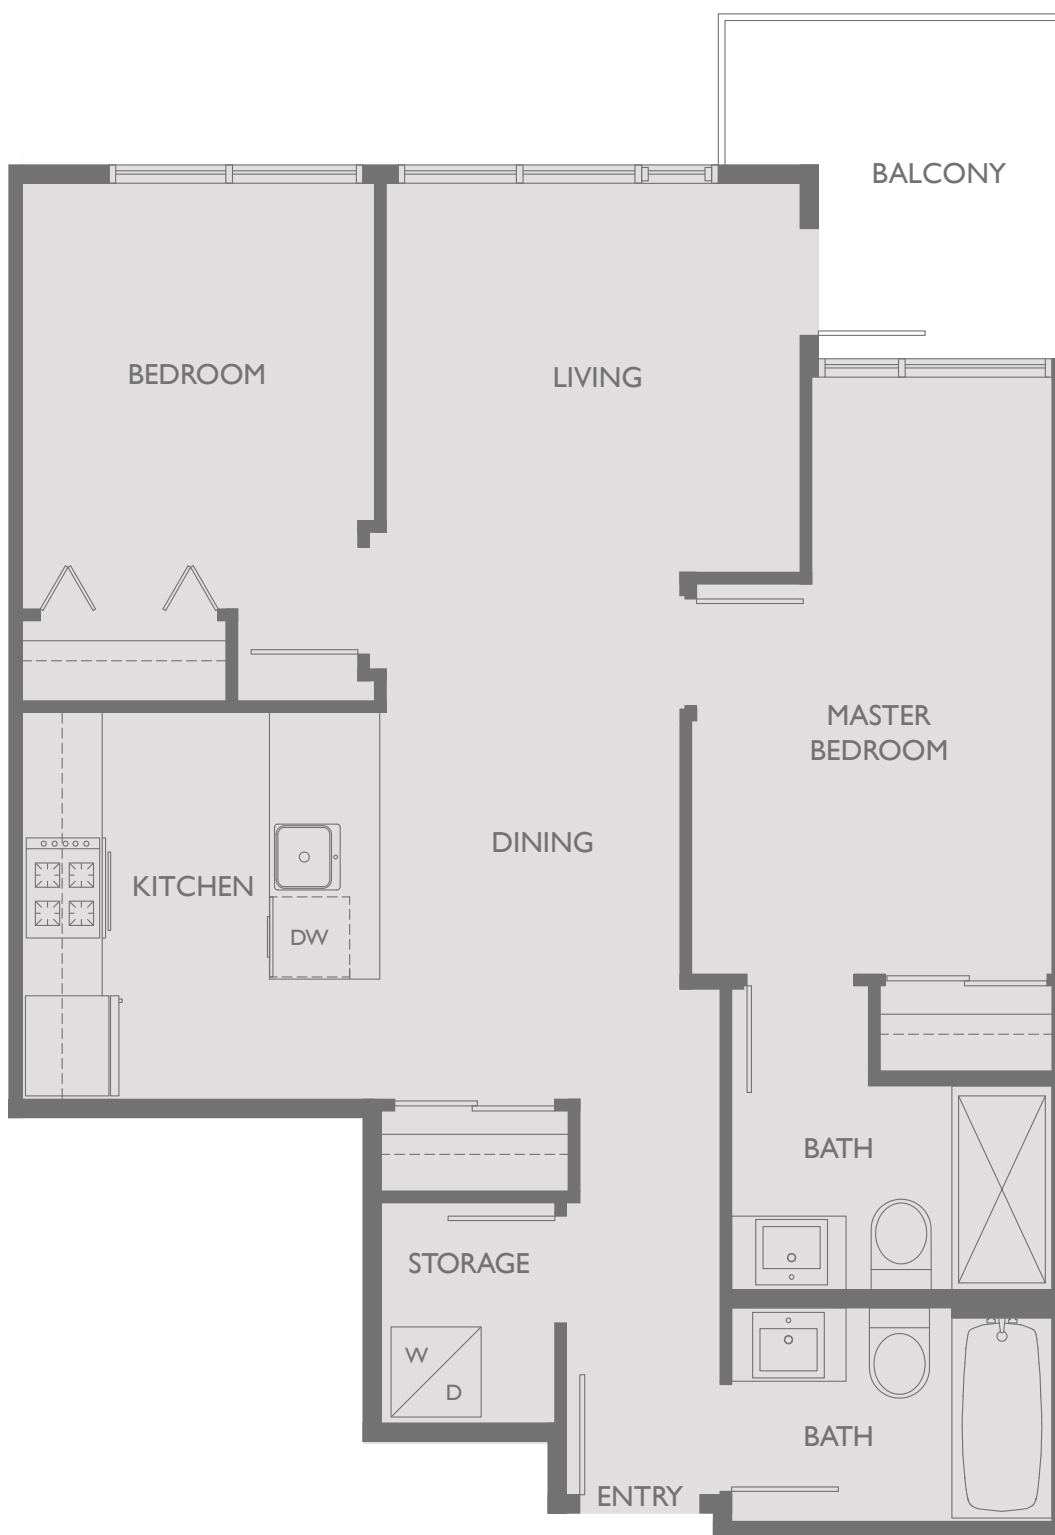

A1

JR. 1 BED + 1 BATH + BALCONY SUITE 441 SF

A1

JR 1 BED + 1 BATH
 SUITE 441 SF
 PATIO 108-355 SF

B1

1 BED + 1 BATH + FLEX + BALCONY
SUITE 566-591 SF

B1

1 BED + 1 BATH + FLEX
 SUITE 591 SF
 PATIO 440 SF

GROUND FLOOR

2ND FLOOR

3RD FLOOR

4TH FLOOR

B1

1 BED + 1 BATH + FLEX + ENCLOSED BALCONY
SUITE 636 SF

B2

1 BED + 1 BATH + FLEX + BALCONY
SUITE 647 SF

B2

1 BED + 1 BATH + FLEX
SUITE 647 SF
PATIO 365 SF

GROUND FLOOR

2ND FLOOR

3RD FLOOR

4TH FLOOR

C2

2 BED + 2 BATH + FLEX + BALCONY
SUITE 868 SF

C2

2 BED + 2 BATH + FLEX + ENCLOSED BALCONY
SUITE 939 SF

C2A

2 BED + 2 BATH + DEN
 SUITE 926 SF
 PATIO 250 SF

C3

2 BED + 2 BATH + FLEX + BALCONY
SUITE 837 SF

C3

2 BED + 2 BATH + FLEX
SUITE 837 SF
PATIO 200 SF