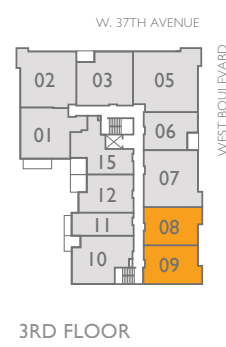

A1

JR. 1 BED + 1 BATH + BALCONY SUITE 441 SF

A1

JR 1 BED + 1 BATH
 SUITE 441 SF
 PATIO 108-355 SF

B1

1 BED + 1 BATH + FLEX + BALCONY
SUITE 566-591 SF

B1

1 BED + 1 BATH + FLEX
 SUITE 591 SF
 PATIO 440 SF

GROUND FLOOR

2ND FLOOR

3RD FLOOR

4TH FLOOR

B1

1 BED + 1 BATH + FLEX + ENCLOSED BALCONY
SUITE 636 SF

B2

1 BED + 1 BATH + FLEX + BALCONY
SUITE 647 SF

B2

1 BED + 1 BATH + FLEX
SUITE 647 SF
PATIO 365 SF

GROUND FLOOR

2ND FLOOR

3RD FLOOR

4TH FLOOR

C2

2 BED + 2 BATH + FLEX + BALCONY
SUITE 868 SF

C2

2 BED + 2 BATH + FLEX + ENCLOSED BALCONY
SUITE 939 SF

C2A

2 BED + 2 BATH + DEN
 SUITE 926 SF
 PATIO 250 SF

C3

2 BED + 2 BATH + FLEX + BALCONY
SUITE 837 SF

C3

2 BED + 2 BATH + FLEX
SUITE 837 SF
PATIO 200 SF