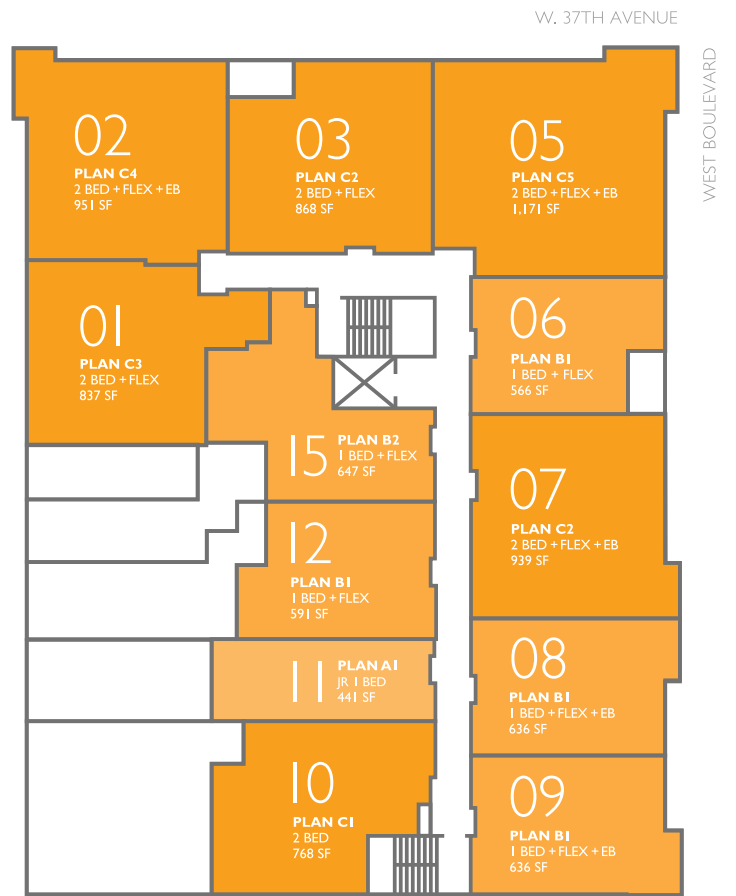

A1

JR. 1 BED + 1 BATH + BALCONY SUITE 441 SF

A1

JR 1 BED + 1 BATH
 SUITE 441 SF
 PATIO 108-355 SF

B1

1 BED + 1 BATH + FLEX + BALCONY
SUITE 566-591 SF

B1

1 BED + 1 BATH + FLEX
 SUITE 591 SF
 PATIO 440 SF

GROUND FLOOR

2ND FLOOR

3RD FLOOR

4TH FLOOR

B1

1 BED + 1 BATH + FLEX + ENCLOSED BALCONY
SUITE 636 SF

B2

1 BED + 1 BATH + FLEX + BALCONY
SUITE 647 SF

B2

1 BED + 1 BATH + FLEX
SUITE 647 SF
PATIO 365 SF

GROUND FLOOR

2ND FLOOR

3RD FLOOR

4TH FLOOR

C2

2 BED + 2 BATH + FLEX + BALCONY
SUITE 868 SF

D1

2 BED + 2 BATH + FLEX + FAMILY
SUITE I, 120 SF
DECK 263-264 SF

FLOOR KEYS

GROUND FLOOR

2ND FLOOR

3RD FLOOR

4TH FLOOR