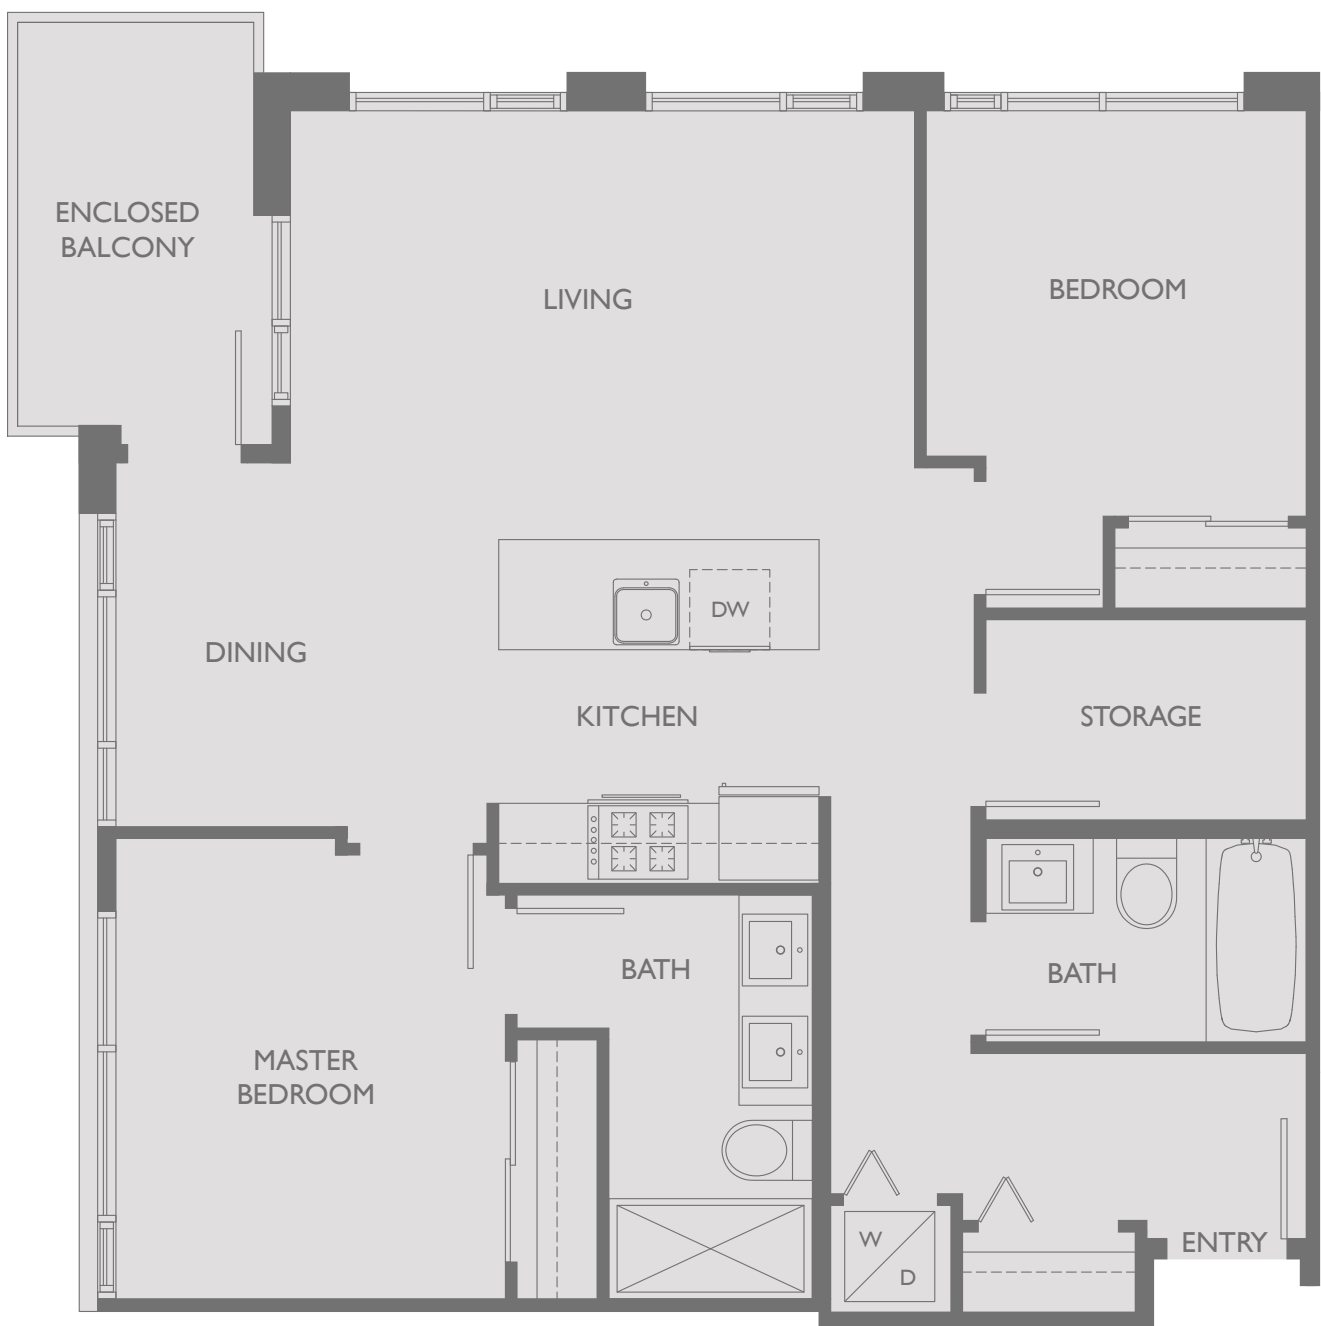

C4

2 BED + 2 BATH + FLEX + ENCLOSED BALCONY SUITE 951 SF