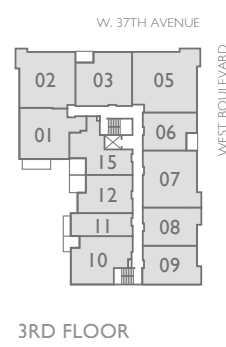

A1

JR. 1 BED + 1 BATH + BALCONY SUITE 441 SF

A1

JR 1 BED + 1 BATH
 SUITE 441 SF
 PATIO 108-355 SF

B1

1 BED + 1 BATH + FLEX + BALCONY
SUITE 566-591 SF

B1

1 BED + 1 BATH + FLEX
 SUITE 591 SF
 PATIO 440 SF

GROUND FLOOR

2ND FLOOR

3RD FLOOR

4TH FLOOR

B1

1 BED + 1 BATH + FLEX + ENCLOSED BALCONY
SUITE 636 SF

B2

1 BED + 1 BATH + FLEX + BALCONY
SUITE 647 SF

B2

1 BED + 1 BATH + FLEX
SUITE 647 SF
PATIO 365 SF

GROUND FLOOR

2ND FLOOR

3RD FLOOR

4TH FLOOR

C2

2 BED + 2 BATH + FLEX + BALCONY
SUITE 868 SF

C2

2 BED + 2 BATH + FLEX + ENCLOSED BALCONY
SUITE 939 SF

C2A

2 BED + 2 BATH + DEN
 SUITE 926 SF
 PATIO 250 SF

C3

2 BED + 2 BATH + FLEX + BALCONY
SUITE 837 SF

C3

2 BED + 2 BATH + FLEX
SUITE 837 SF
PATIO 200 SF