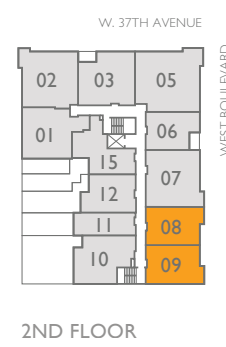

A1

JR. 1 BED + 1 BATH + BALCONY SUITE 441 SF

A1

JR 1 BED + 1 BATH
 SUITE 441 SF
 PATIO 108-355 SF

B1

1 BED + 1 BATH + FLEX + BALCONY
SUITE 566-591 SF

B1

1 BED + 1 BATH + FLEX
 SUITE 591 SF
 PATIO 440 SF

GROUND FLOOR

2ND FLOOR

3RD FLOOR

4TH FLOOR

B1

1 BED + 1 BATH + FLEX + ENCLOSED BALCONY
SUITE 636 SF

B2

1 BED + 1 BATH + FLEX + BALCONY
SUITE 647 SF

B2

1 BED + 1 BATH + FLEX
SUITE 647 SF
PATIO 365 SF

GROUND FLOOR

2ND FLOOR

3RD FLOOR

4TH FLOOR

C2

2 BED + 2 BATH + FLEX + BALCONY
SUITE 868 SF

D1

2 BED + 2 BATH + FLEX + FAMILY
SUITE I, 120 SF
DECK 263-264 SF

FLOOR KEYS

GROUND FLOOR

2ND FLOOR

3RD FLOOR

4TH FLOOR