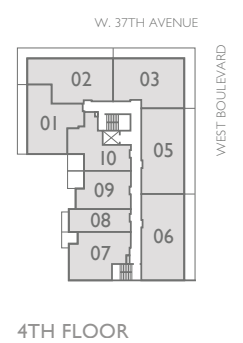

A1

JR. 1 BED + 1 BATH + BALCONY SUITE 441 SF

A1

JR 1 BED + 1 BATH
 SUITE 441 SF
 PATIO 108-355 SF

B1

1 BED + 1 BATH + FLEX + BALCONY
SUITE 566-591 SF

B1

1 BED + 1 BATH + FLEX
 SUITE 591 SF
 PATIO 440 SF

GROUND FLOOR

2ND FLOOR

3RD FLOOR

4TH FLOOR

B1

1 BED + 1 BATH + FLEX + ENCLOSED BALCONY
SUITE 636 SF

B2

1 BED + 1 BATH + FLEX + BALCONY
SUITE 647 SF

B2

1 BED + 1 BATH + FLEX
SUITE 647 SF
PATIO 365 SF

GROUND FLOOR

2ND FLOOR

3RD FLOOR

4TH FLOOR

C2

2 BED + 2 BATH + FLEX + BALCONY
SUITE 868 SF

D1

2 BED + 2 BATH + FLEX + FAMILY
SUITE I, 120 SF
DECK 263-264 SF

FLOOR KEYS

GROUND FLOOR

2ND FLOOR

3RD FLOOR

4TH FLOOR