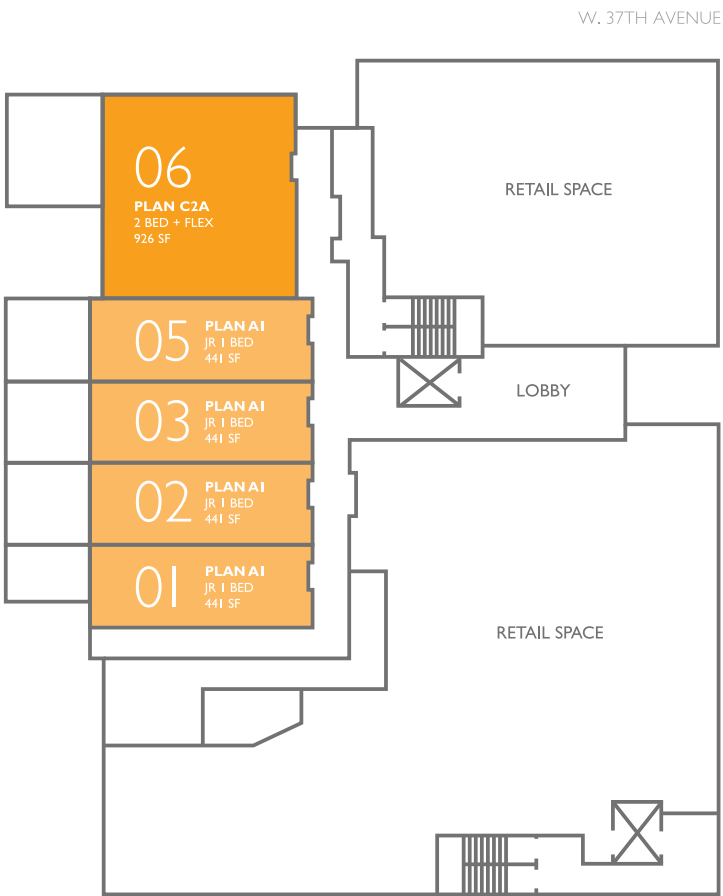

A1

JR. 1 BED + 1 BATH + BALCONY SUITE 441 SF

A1

JR 1 BED + 1 BATH
 SUITE 441 SF
 PATIO 108-355 SF

B1

1 BED + 1 BATH + FLEX + BALCONY
SUITE 566-591 SF

B1

1 BED + 1 BATH + FLEX
 SUITE 591 SF
 PATIO 440 SF

C2

2 BED + 2 BATH + FLEX + ENCLOSED BALCONY
SUITE 939 SF

C2A

2 BED + 2 BATH + DEN
 SUITE 926 SF
 PATIO 250 SF

C3

2 BED + 2 BATH + FLEX + BALCONY
SUITE 837 SF

C3

2 BED + 2 BATH + FLEX
SUITE 837 SF
PATIO 200 SF

C4

2 BED + 2 BATH + FLEX + ENCLOSED BALCONY SUITE 951 SF

C5

2 BED + 2 BATH + FLEX
+ ENCLOSED BALCONY
SUITE 1171 SF

C7

2 BED + 2 BATH + DEN + FLEX
 SUITE 1,016 SF
 DECK 364 SF

2 BED + 2 BATH + DEN + FLEX
SUITE 1,016 SF
DECK 403 SF

D1

2 BED + 2 BATH + FLEX + FAMILY
SUITE I, 120 SF
DECK 263-264 SF

FLOOR KEYS

GROUND FLOOR

2ND FLOOR

3RD FLOOR

4TH FLOOR