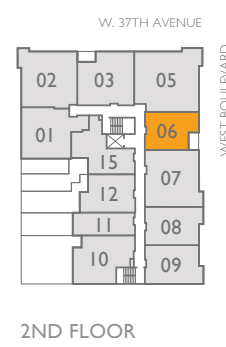

A1

JR. 1 BED + 1 BATH + BALCONY SUITE 441 SF

A1

JR 1 BED + 1 BATH
 SUITE 441 SF
 PATIO 108-355 SF

B1

1 BED + 1 BATH + FLEX + BALCONY
SUITE 566-591 SF

B1

1 BED + 1 BATH + FLEX
 SUITE 591 SF
 PATIO 440 SF

GROUND FLOOR

2ND FLOOR

3RD FLOOR

4TH FLOOR

B1

1 BED + 1 BATH + FLEX + ENCLOSED BALCONY
SUITE 636 SF

B2

1 BED + 1 BATH + FLEX + BALCONY
SUITE 647 SF

B2

1 BED + 1 BATH + FLEX
SUITE 647 SF
PATIO 365 SF

GROUND FLOOR

2ND FLOOR

3RD FLOOR

4TH FLOOR

C2

2 BED + 2 BATH + FLEX + BALCONY
SUITE 868 SF

D1

2 BED + 2 BATH + FLEX + FAMILY
SUITE I, 120 SF
DECK 263-264 SF

FLOOR KEYS

GROUND FLOOR

2ND FLOOR

3RD FLOOR

4TH FLOOR