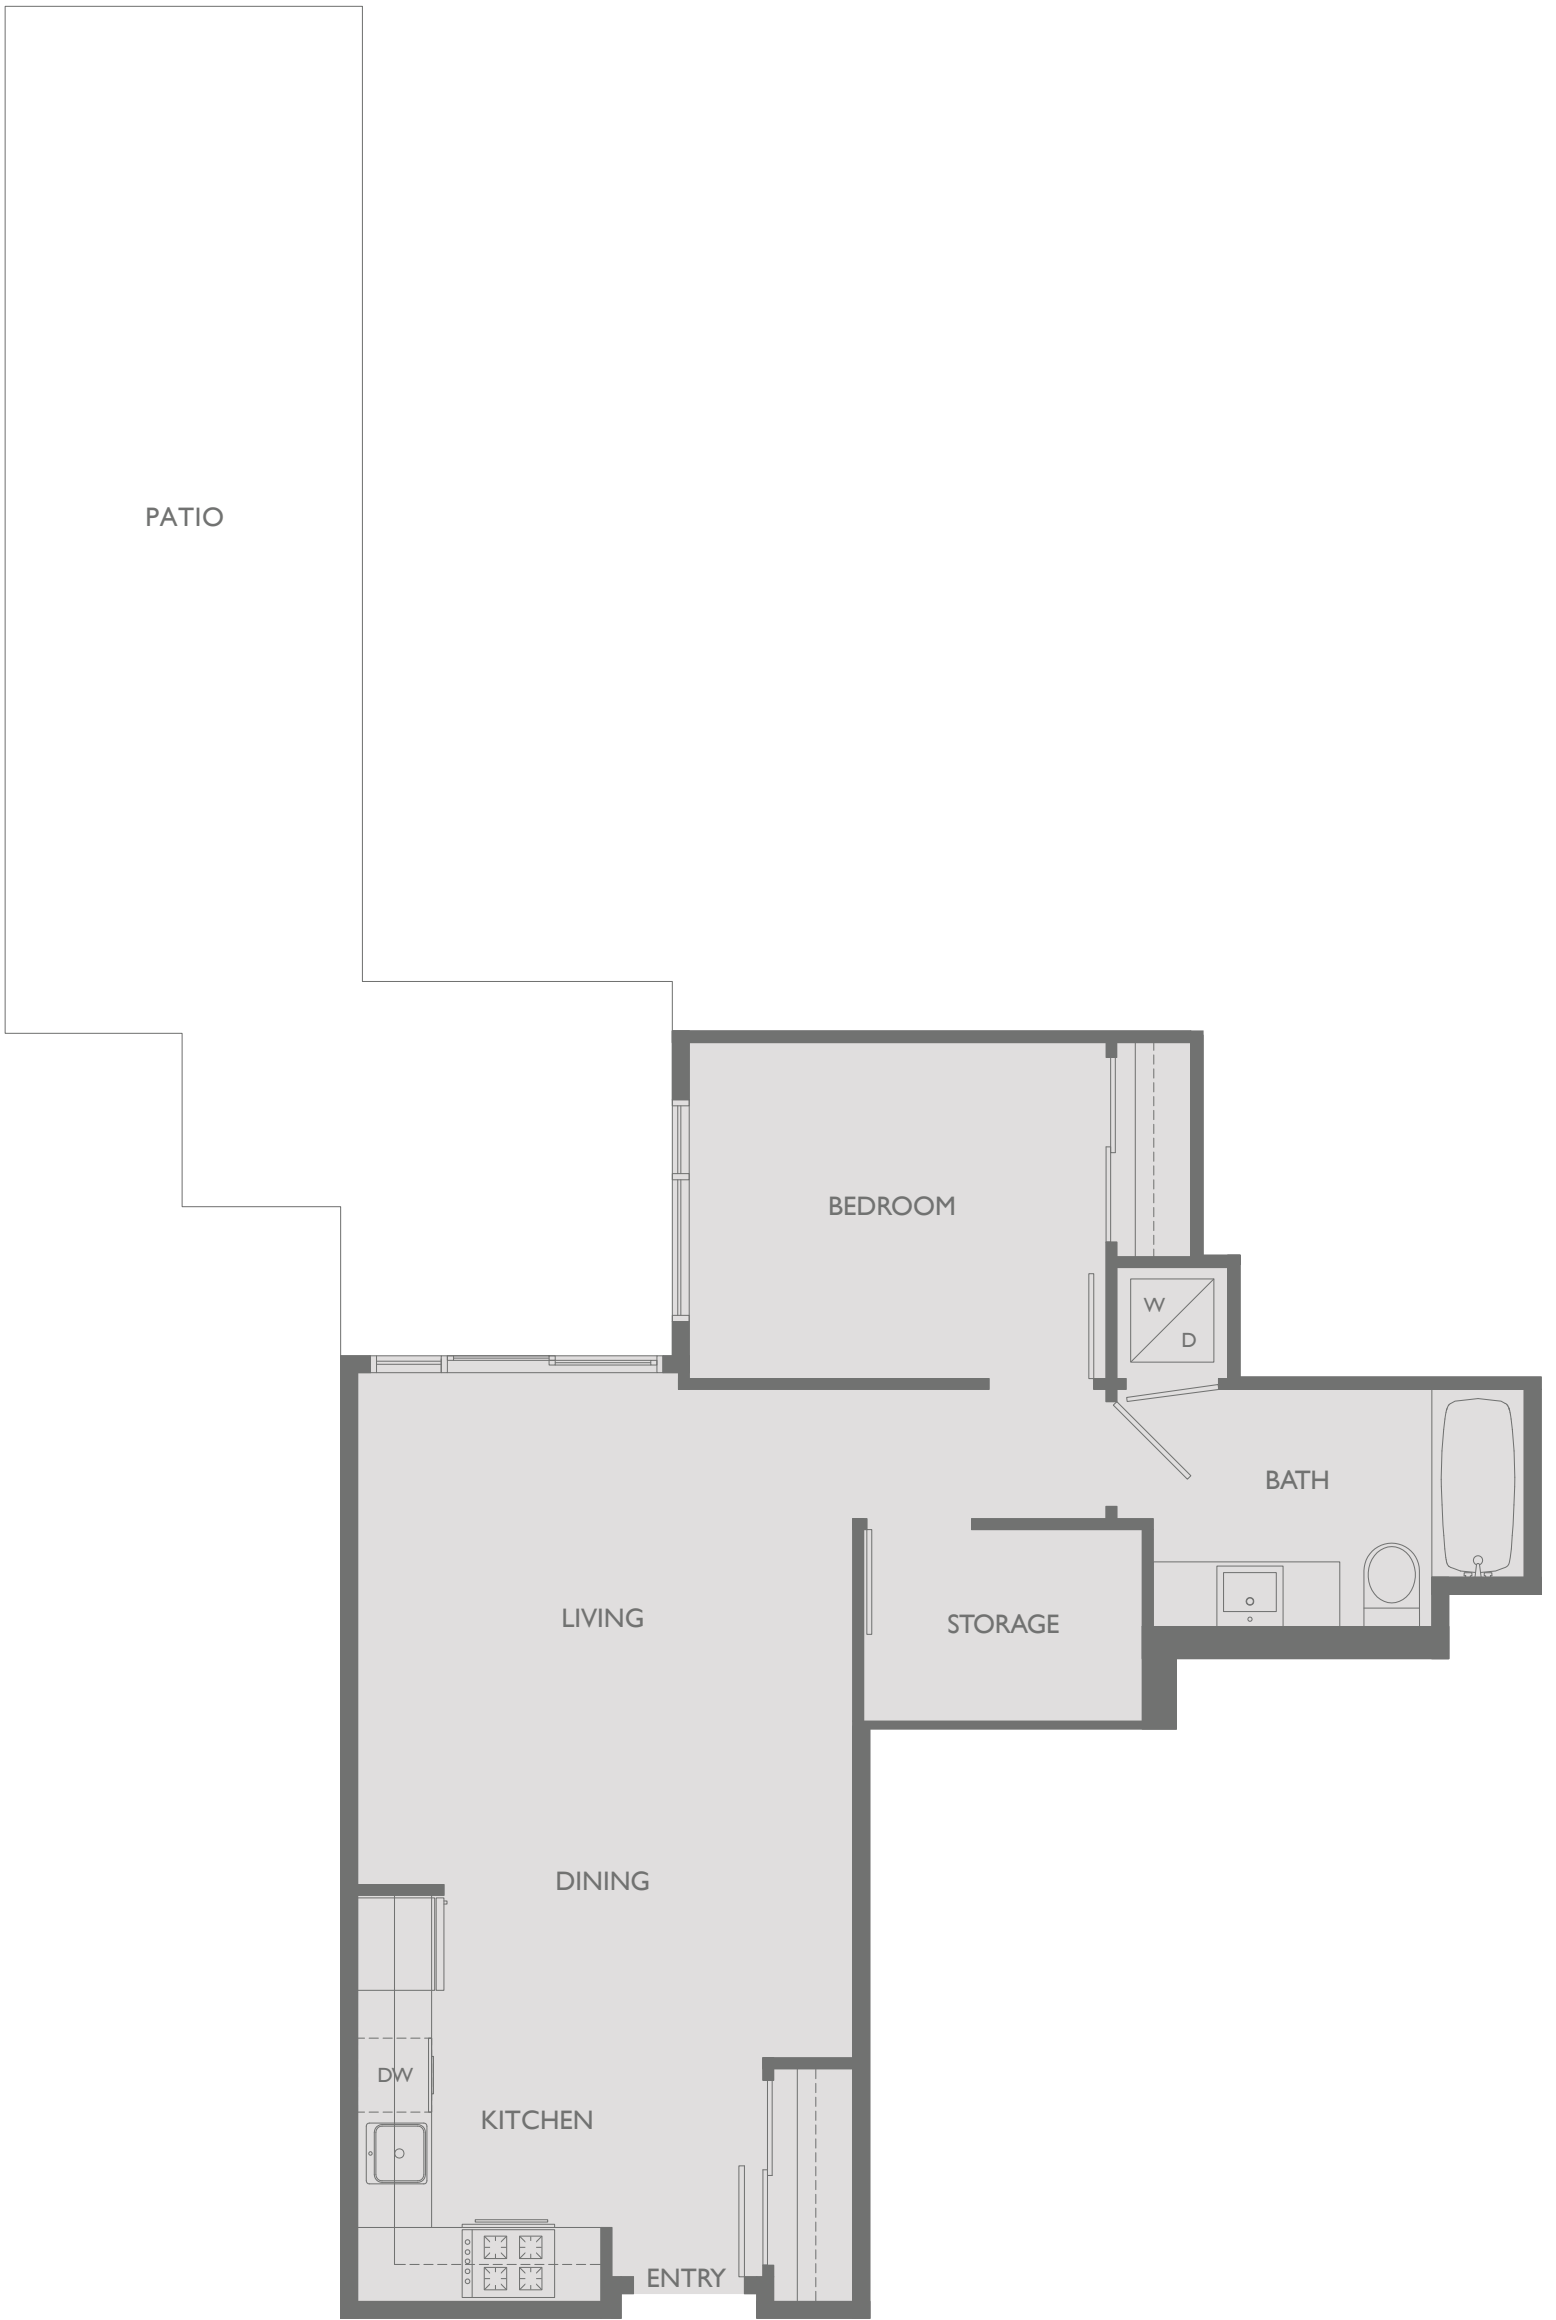

A1

JR. 1 BED + 1 BATH + BALCONY SUITE 441 SF

A1

JR 1 BED + 1 BATH
 SUITE 441 SF
 PATIO 108-355 SF

B1

1 BED + 1 BATH + FLEX + BALCONY
SUITE 566-591 SF

B1

1 BED + 1 BATH + FLEX
 SUITE 591 SF
 PATIO 440 SF

GROUND FLOOR

2ND FLOOR

3RD FLOOR

4TH FLOOR

B1

1 BED + 1 BATH + FLEX + ENCLOSED BALCONY
SUITE 636 SF

B2

1 BED + 1 BATH + FLEX + BALCONY
SUITE 647 SF

B2

1 BED + 1 BATH + FLEX
SUITE 647 SF
PATIO 365 SF

GROUND FLOOR

2ND FLOOR

3RD FLOOR

4TH FLOOR

C2

2 BED + 2 BATH + FLEX + BALCONY
SUITE 868 SF

C2

2 BED + 2 BATH + FLEX + ENCLOSED BALCONY
SUITE 939 SF

C2A

2 BED + 2 BATH + DEN
 SUITE 926 SF
 PATIO 250 SF

C3

2 BED + 2 BATH + FLEX + BALCONY
SUITE 837 SF

C3

2 BED + 2 BATH + FLEX
SUITE 837 SF
PATIO 200 SF