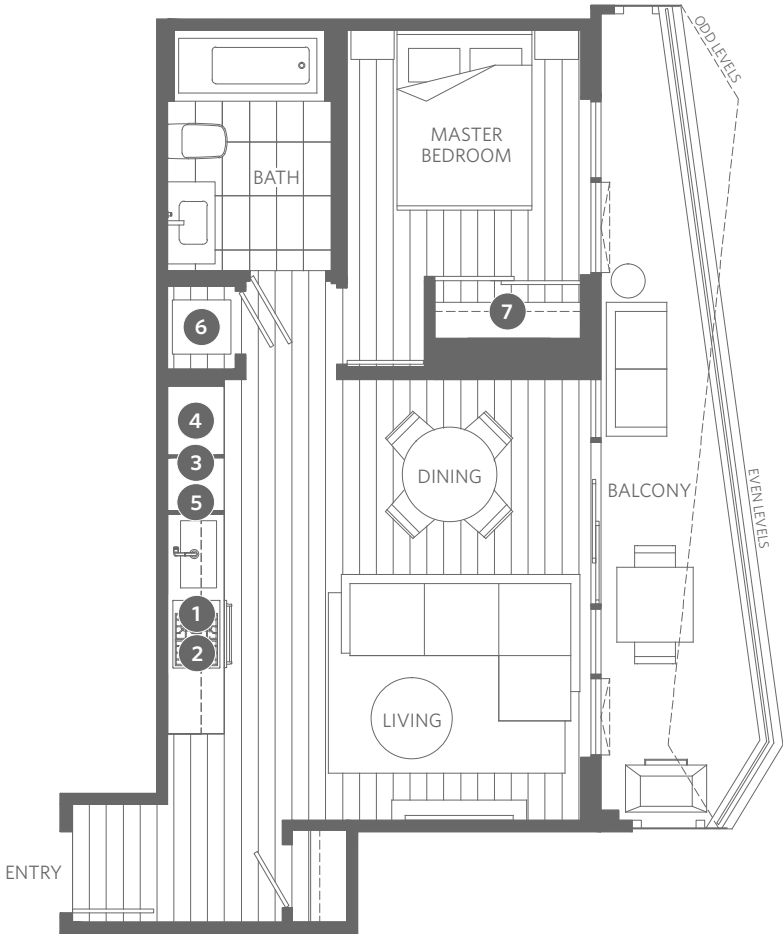

# PLAN A1 | 1 BED + 1 BATH

INTERIOR 564 SF

EXTERIOR 96 SF (ODD)

132 SF (EVEN)

# THE PACIFIC

BY GROSVENOR

- 1** 30" gas cooktop by Wolf
- 30" integrated hood fan by Faber
- 2** 24" convection oven by Wolf
- 3** 24" microwave by Wolf
- 4** 30" integrated refrigerator with freezer drawers by Sub-Zero
- 5** 24" integrated dishwasher by Miele
- 6** High-efficiency washer and dryer by Miele
- 7** Custom closet by Snaidero

LEVEL 20-29

LEVEL 11-19

LEVEL 8-10

LEVEL 4-7

THE DEVELOPER RESERVES THE RIGHT TO MAKE MODIFICATIONS CONTAINED HEREIN. SIZES, SPECIFICATIONS, LAYOUTS, PLANS, FEATURES, FINISHES AND AVAILABILITY MAY CHANGE WITHOUT NOTICE. E.&O.E.