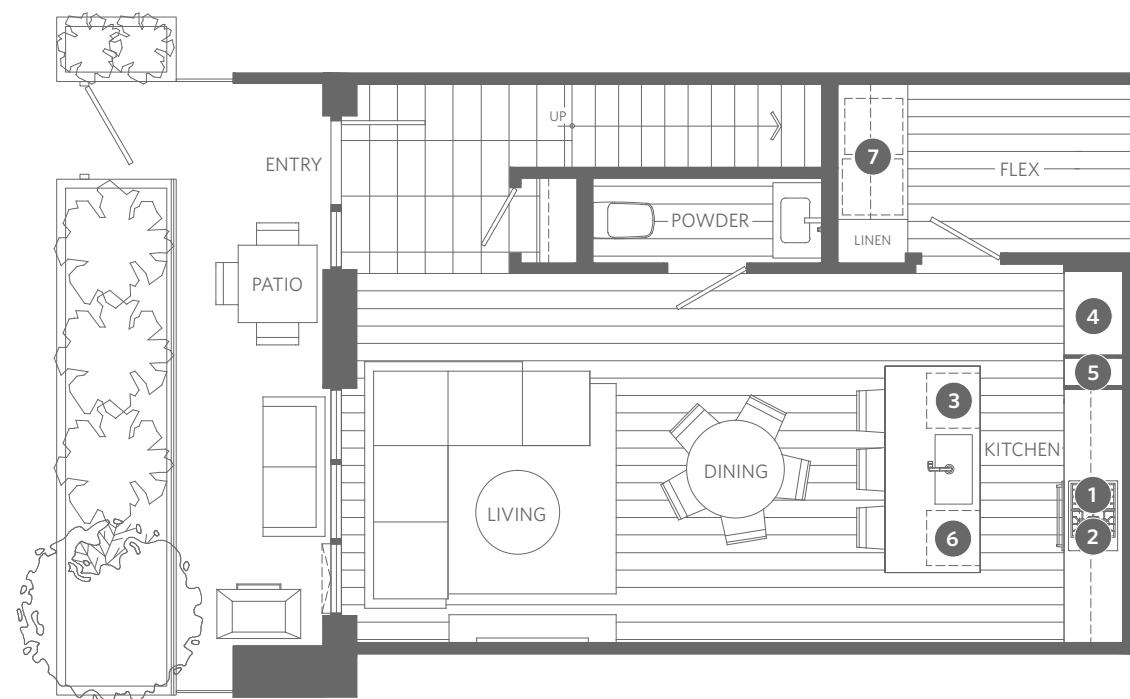

TOWNHOME 2 | 2 BED + 2 BATH + POWDER + FLEX

INTERIOR 1,245 SF

EXTERIOR 145 SF

THE PACIFIC

BY GROSVENOR

- 1 30" gas cooktop by Wolf
30" integrated hood fan by Faber
- 2 24" convection oven by Wolf
- 3 24" microwave by Wolf
- 4 36" integrated refrigerator with freezer drawers by Sub-Zero
- 5 12" full-height pull-out pantry by Snaidero
- 6 24" integrated dishwasher by Miele
- 7 High-efficiency washer and dryer by Miele (side by side)
- 8 Custom closet by Snaidero

MAIN LEVEL

SECOND LEVEL

LEVEL 1