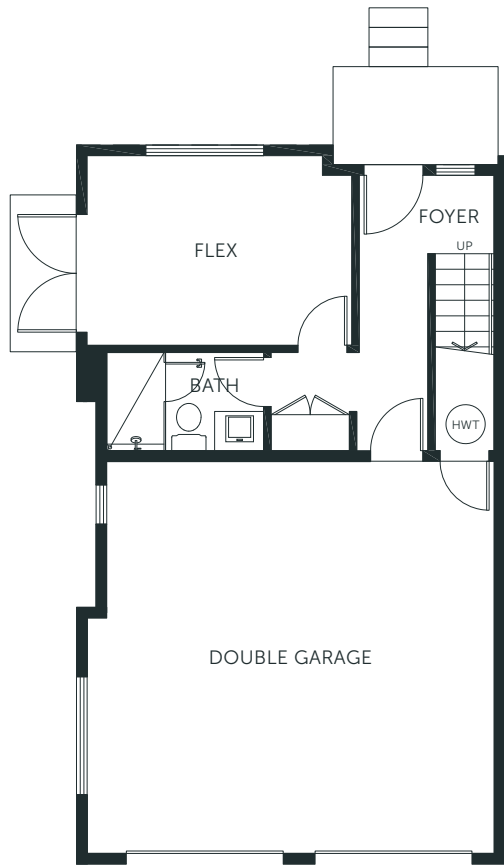

LOWER
283 – 321 sq. ft.

MAIN
746 – 786 sq. ft.

UPPER
746 sq. ft.

1,775 – 1,852 sq. ft. | 3 bedrooms + flex | 3.5 bathrooms