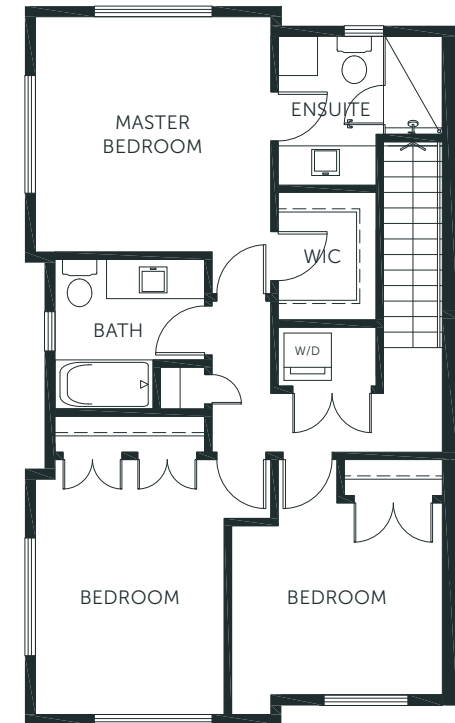

LOWER
283 – 321 sq. ft.

MAIN
746 – 786 sq. ft.

UPPER
746 sq. ft.

1,775 – 1,852 sq. ft. | 3 bedrooms + flex | 3.5 bathrooms