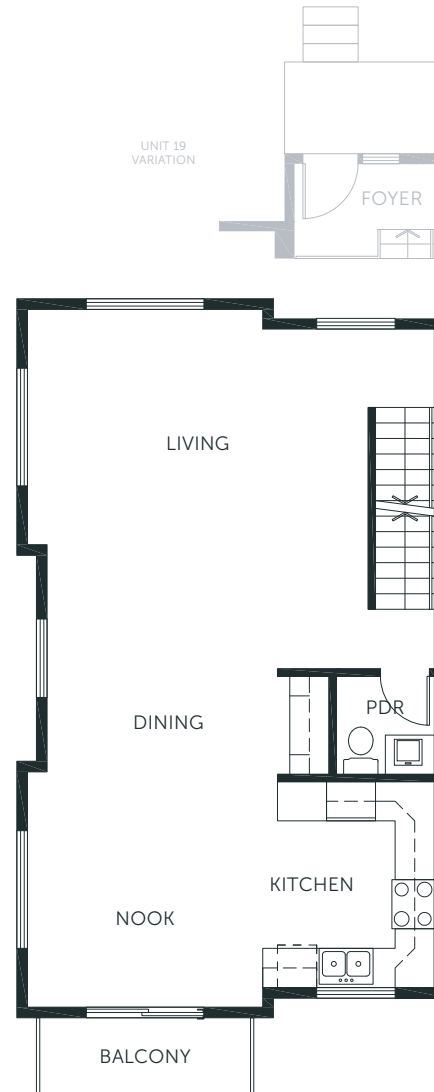

LOWER
283 – 321 sq. ft.

MAIN
746 – 786 sq. ft.

UPPER
746 sq. ft.

1,775 – 1,852 sq. ft. | 3 bedrooms + flex | 3.5 bathrooms