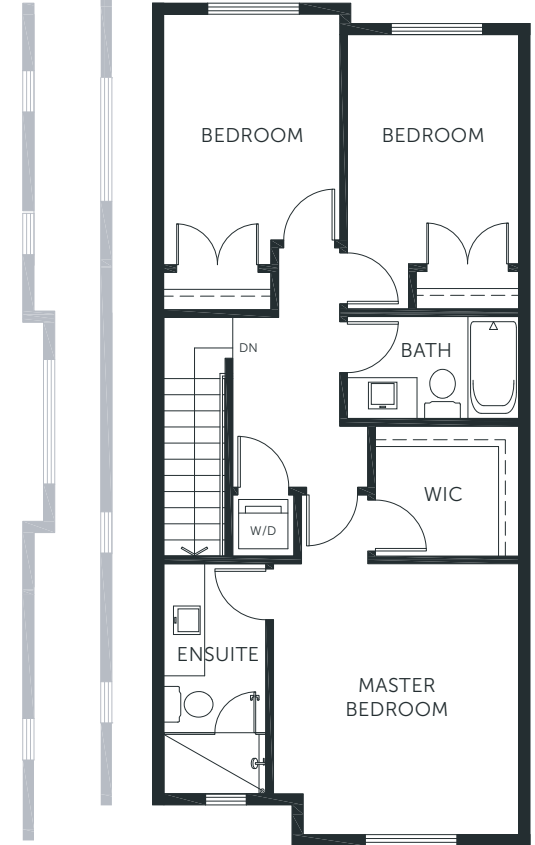

LOWER
85 – 101 sq. ft.

MAIN
713 – 719 sq. ft.

UPPER
716 – 745 sq. ft.

UNIT 14
VARIATION

UNIT 28
VARIATION

UNIT 28
VARIATION

UNIT 14
VARIATION

UNIT 28
VARIATION

1,520 – 1,559 sq. ft. | 3 bedrooms | 2.5 bathrooms