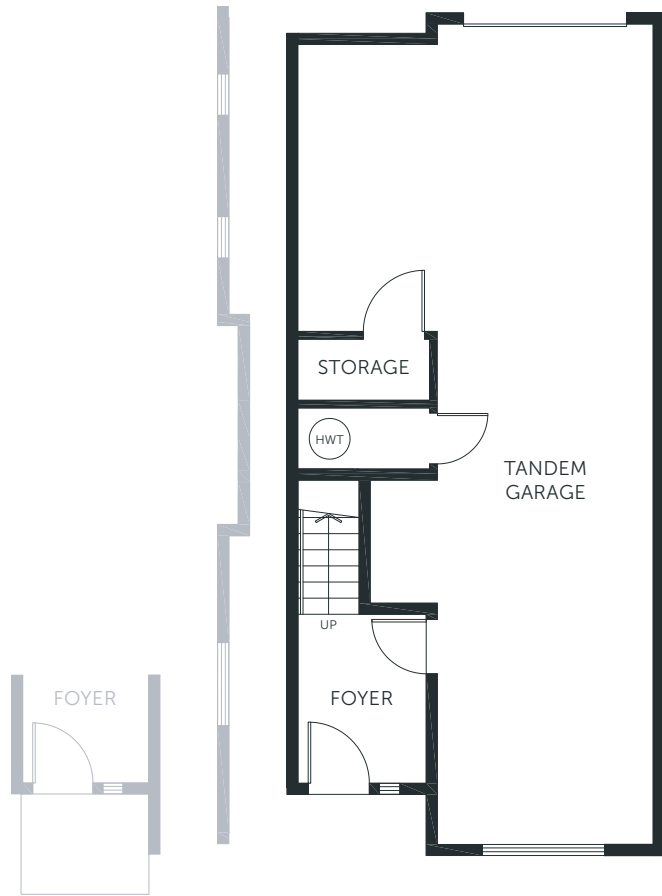

LOWER
85 – 101 sq. ft.

MAIN
713 – 719 sq. ft.

UPPER
716 – 745 sq. ft.

UNIT 14
VARIATION

UNIT 28
VARIATION

UNIT 28
VARIATION

UNIT 14
VARIATION

UNIT 28
VARIATION

1,520 – 1,559 sq. ft. | 3 bedrooms | 2.5 bathrooms