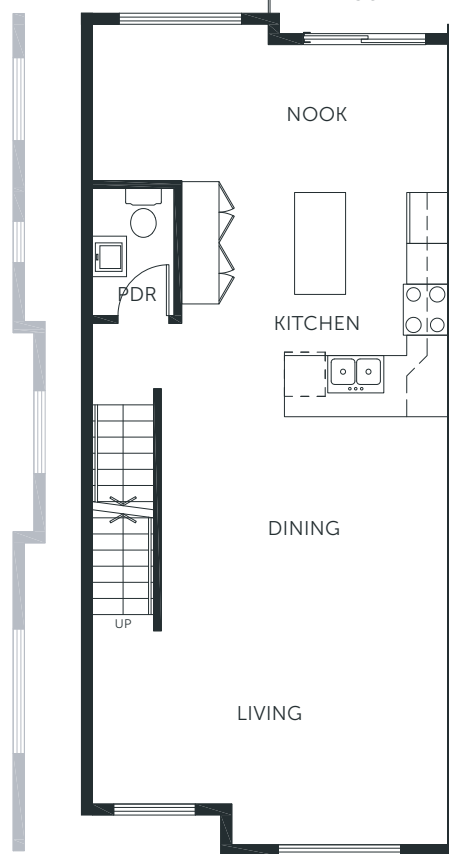

LOWER
85 – 101 sq. ft.

MAIN
713 – 719 sq. ft.

UPPER
716 – 745 sq. ft.

UNIT 14
VARIATION

UNIT 28
VARIATION

UNIT 28
VARIATION

UNIT 14
VARIATION

UNIT 28
VARIATION

1,520 – 1,559 sq. ft. | 3 bedrooms | 2.5 bathrooms