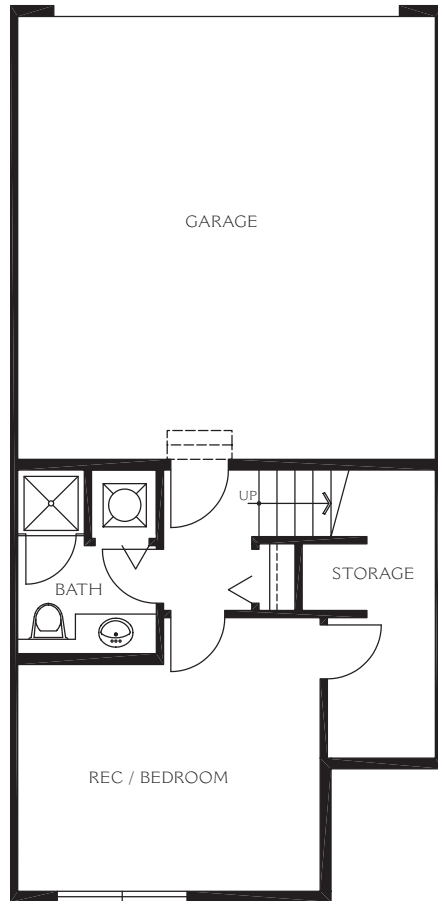

BIRCH

SERIES

PLAN B | 4 BEDROOM | APPROX. 1,877 SQ. FT.

LOWER LEVEL

MAIN LEVEL

UPPER LEVEL