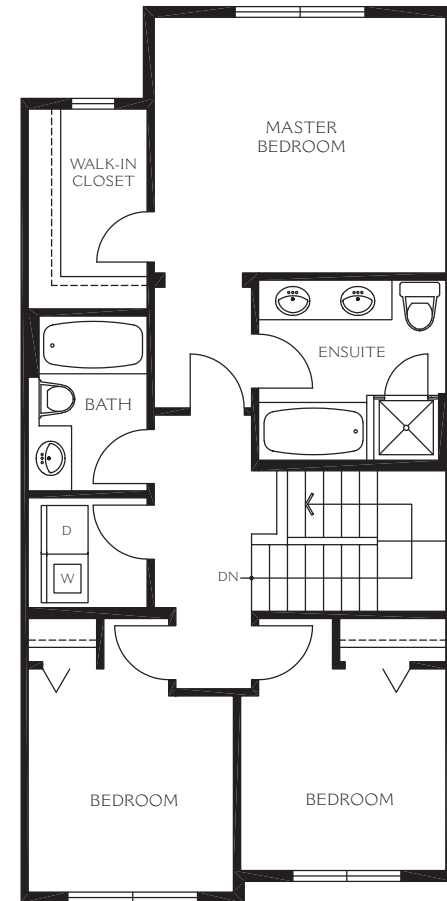

BIRCH

SERIES

PLAN B | 4 BEDROOM | APPROX. 1,877 SQ. FT.

LOWER LEVEL

MAIN LEVEL

UPPER LEVEL