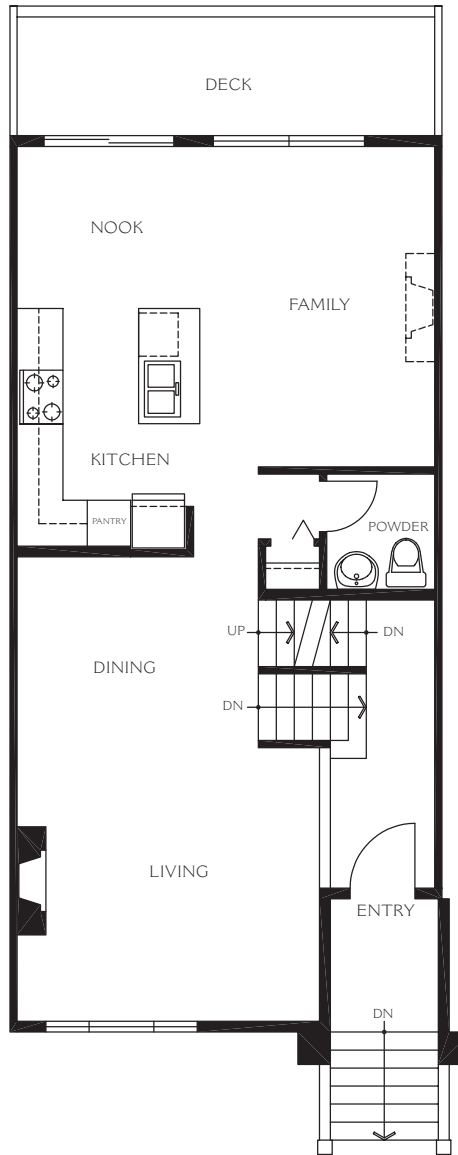

BIRCH

SERIES

PLAN B | 4 BEDROOM | APPROX. 1,877 SQ. FT.

LOWER LEVEL

MAIN LEVEL

UPPER LEVEL