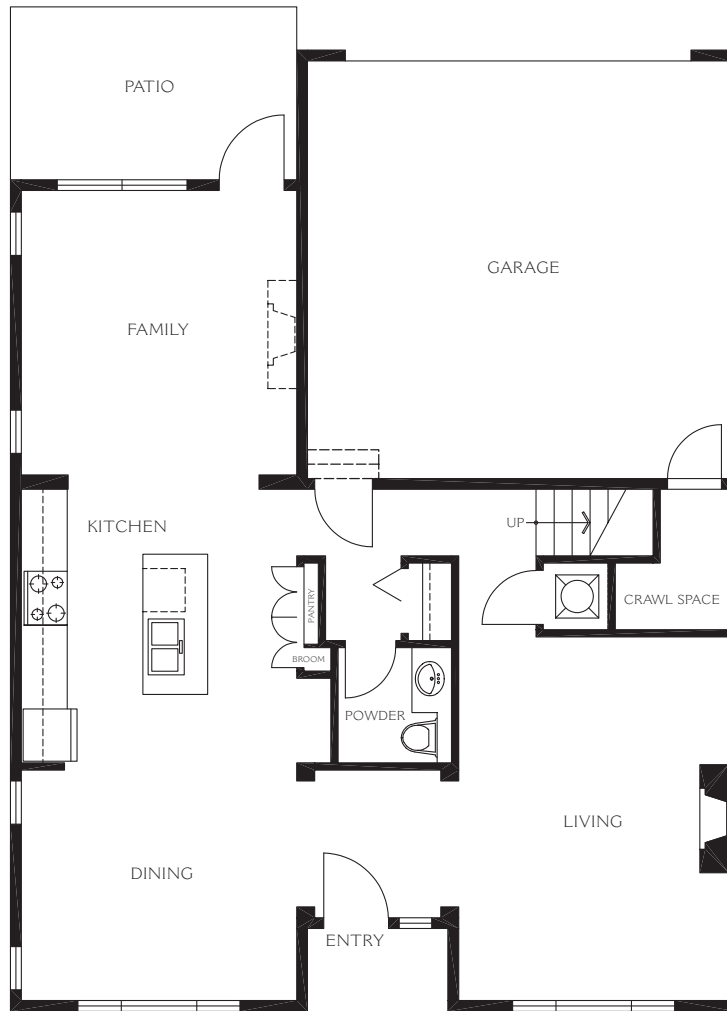

# ELM

SERIES

PLAN E | 4 BEDROOM DUPLEX | APPROX. 1,853 SQ. FT.

MAIN LEVEL

UPPER LEVEL