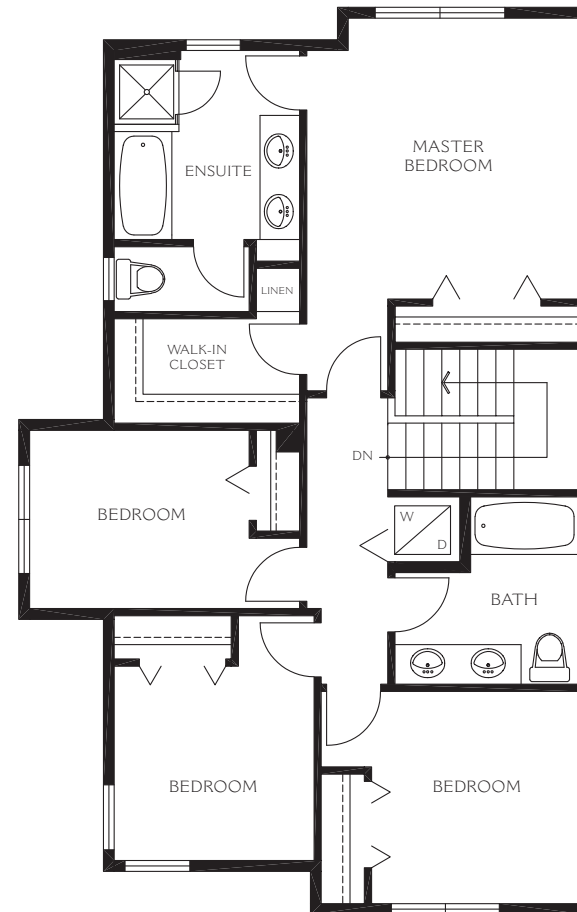

# ELM

SERIES

PLAN E | 4 BEDROOM DUPLEX | APPROX. 1,853 SQ. FT.

MAIN LEVEL

UPPER LEVEL