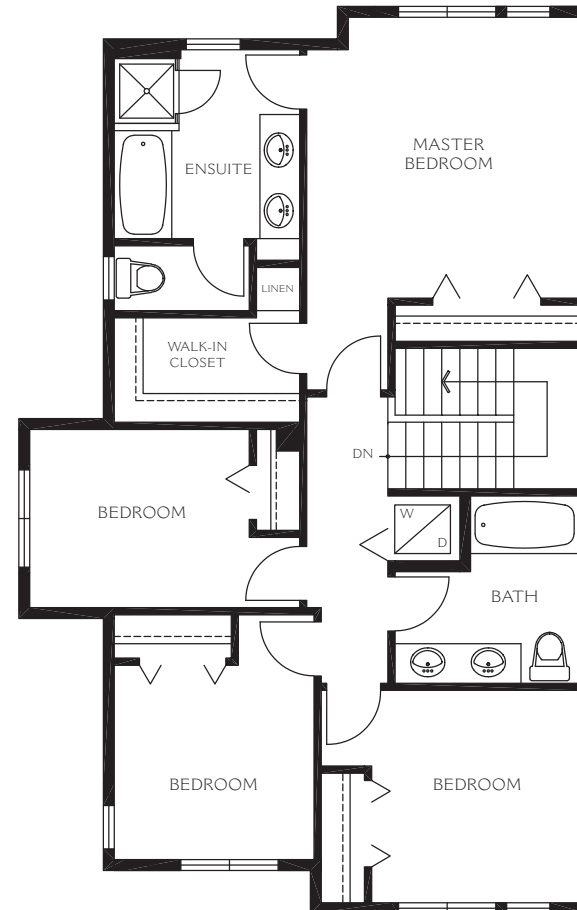

ELM

SERIES

PLAN E1 | 4 BEDROOM DUPLEX | APPROX. 1,853 SQ. FT.

MAIN LEVEL

UPPER LEVEL