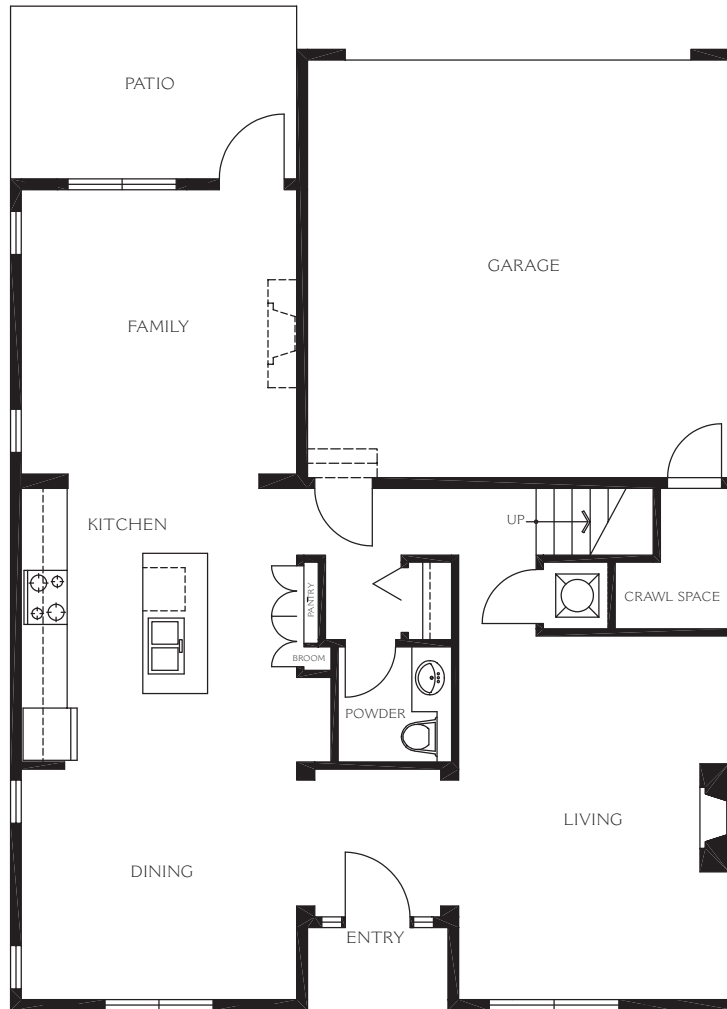

ELM

SERIES

PLAN E1 | 4 BEDROOM DUPLEX | APPROX. 1,853 SQ. FT.

MAIN LEVEL

UPPER LEVEL