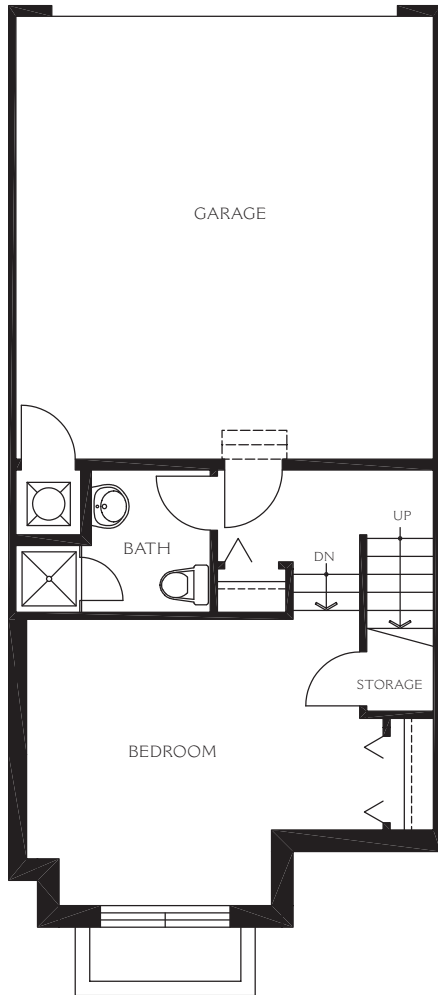

# CYPRESS

SERIES

PLAN C | 4 BEDROOM | APPROX. 1,927 SQ. FT.

LOWER LEVEL

MAIN LEVEL

UPPER LEVEL