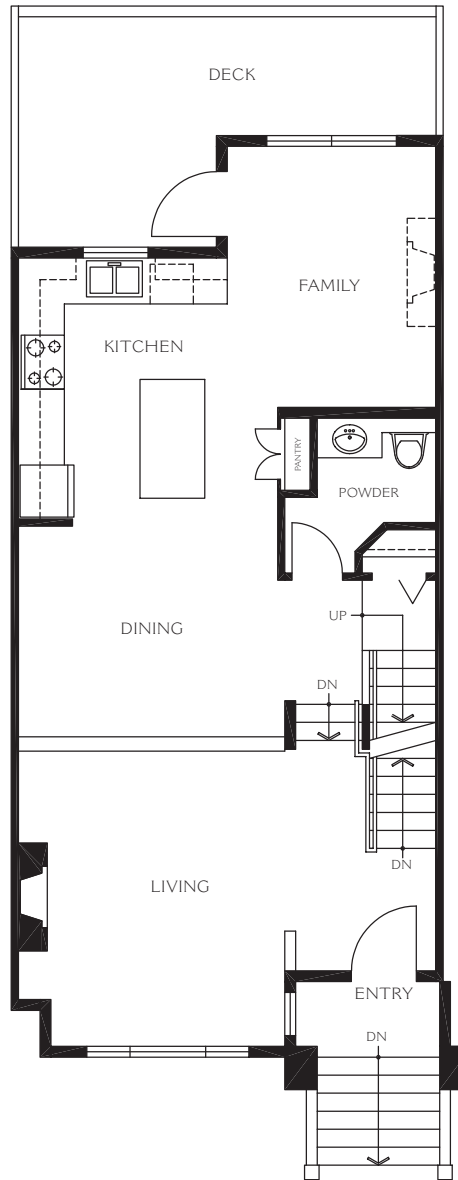

# CYPRESS

SERIES

PLAN C | 4 BEDROOM | APPROX. 1,927 SQ. FT.

LOWER LEVEL

MAIN LEVEL

UPPER LEVEL