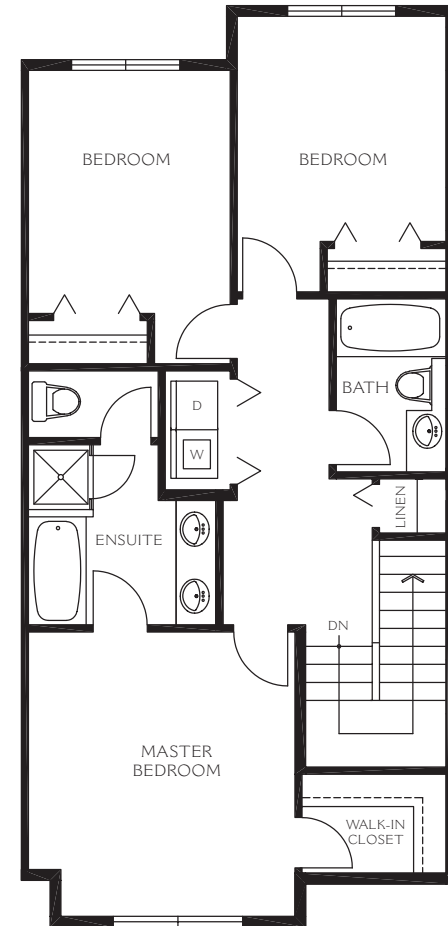

# CYPRESS

SERIES

PLAN C | 4 BEDROOM | APPROX. 1,927 SQ. FT.

LOWER LEVEL

MAIN LEVEL

UPPER LEVEL