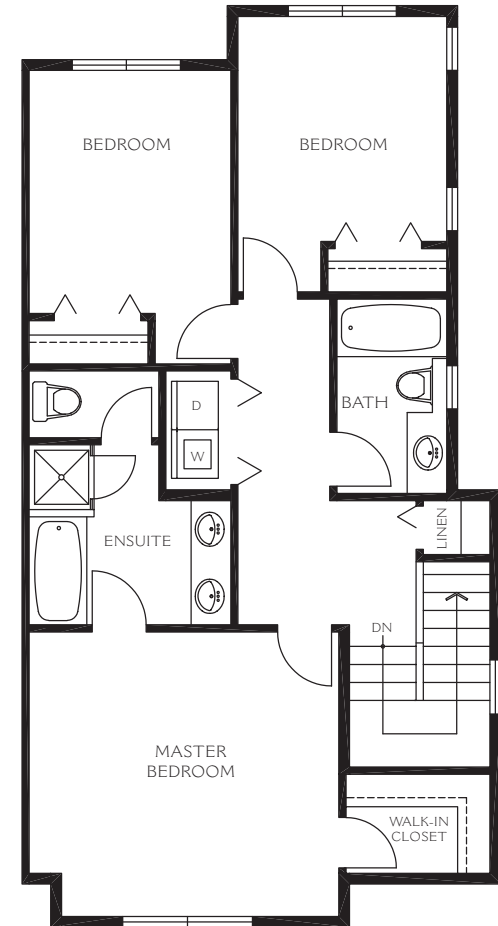

CYPRESS

SERIES

PLAN C1 | 4 BEDROOM | APPROX. 2,088 SQ. FT.

LOWER LEVEL

MAIN LEVEL

UPPER LEVEL