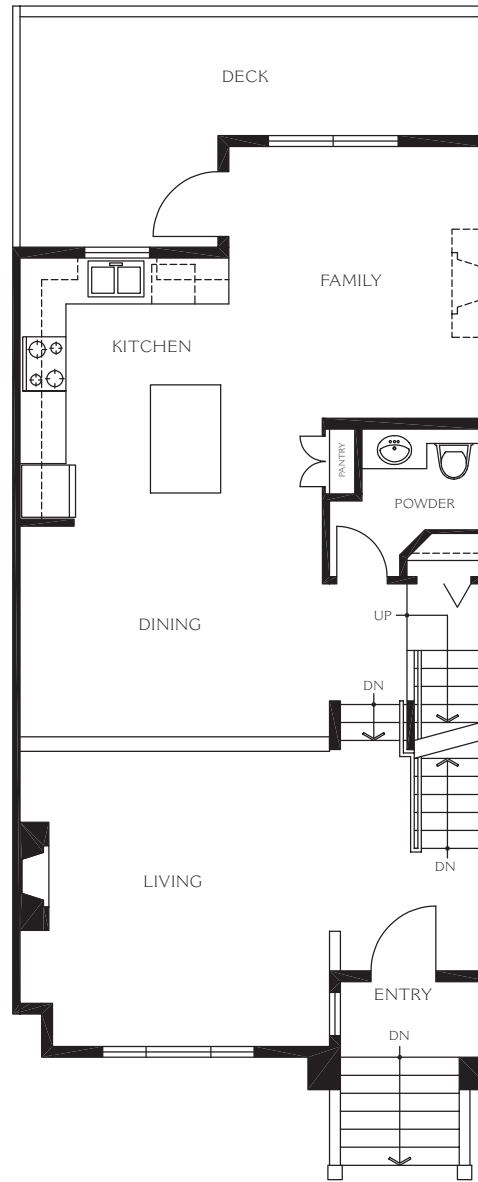

CYPRESS

SERIES

PLAN C1 | 4 BEDROOM | APPROX. 2,088 SQ. FT.

LOWER LEVEL

MAIN LEVEL

UPPER LEVEL