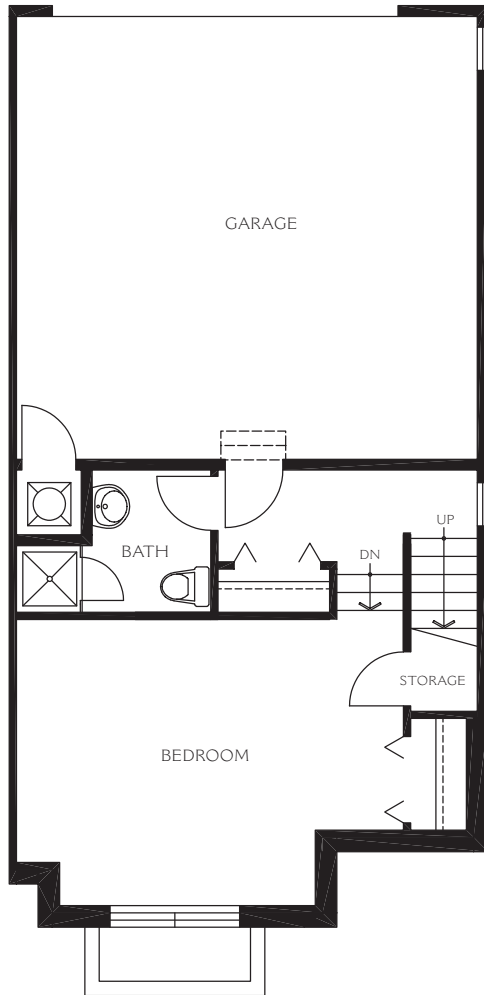

CYPRESS

SERIES

PLAN C1 | 4 BEDROOM | APPROX. 2,088 SQ. FT.

LOWER LEVEL

MAIN LEVEL

UPPER LEVEL