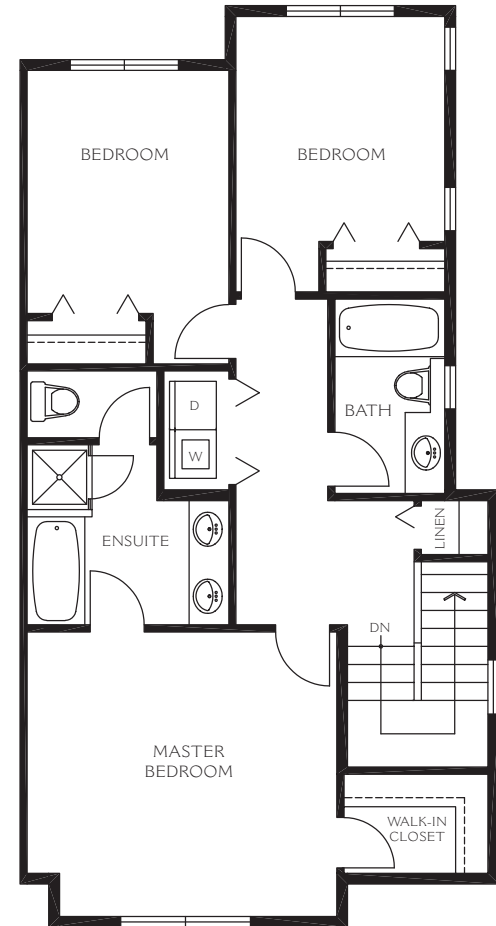

CYPRESS

SERIES

PLAN C2 | 4 BEDROOM | APPROX. 2,088 SQ. FT.

LOWER LEVEL

MAIN LEVEL

UPPER LEVEL