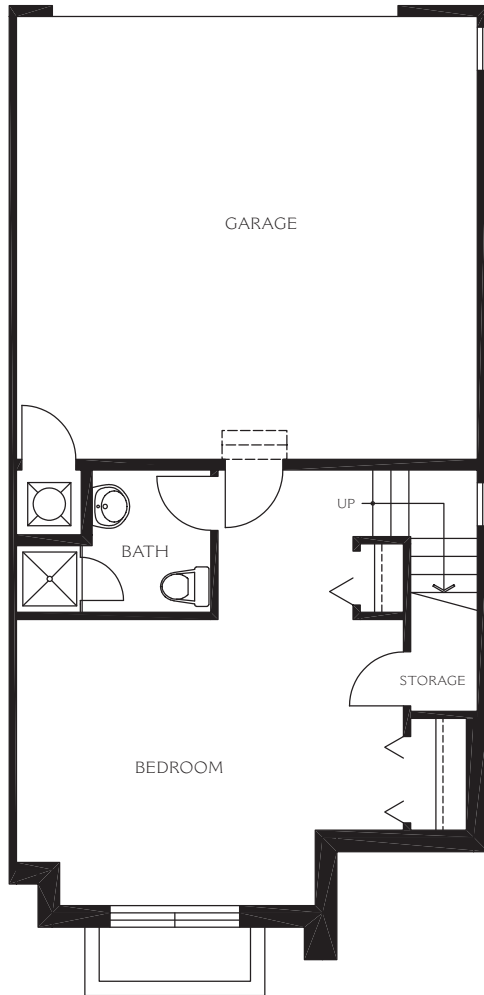

CYPRESS

SERIES

PLAN C2 | 4 BEDROOM | APPROX. 2,088 SQ. FT.

LOWER LEVEL

MAIN LEVEL

UPPER LEVEL