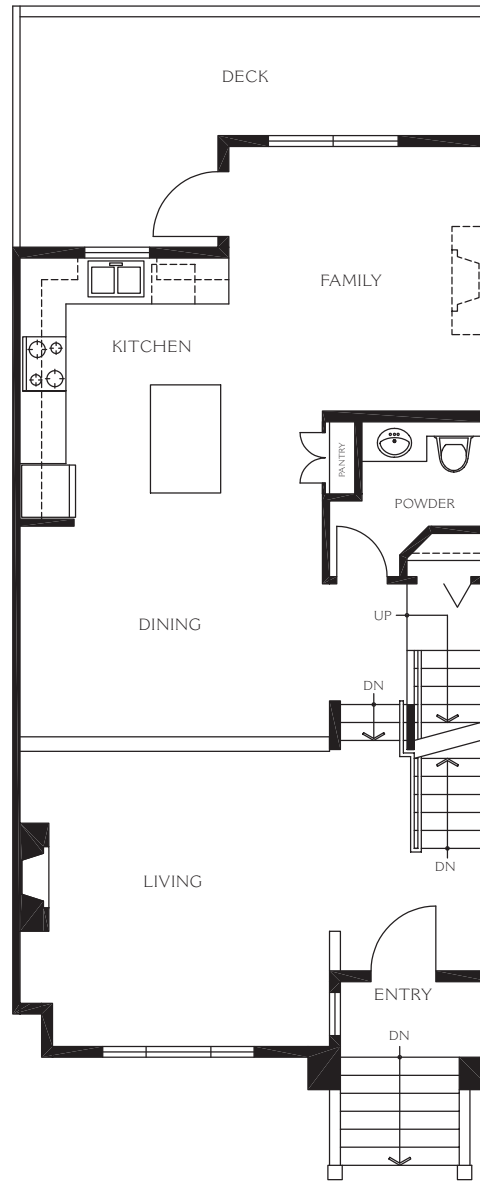

CYPRESS

SERIES

PLAN C2 | 4 BEDROOM | APPROX. 2,088 SQ. FT.

LOWER LEVEL

MAIN LEVEL

UPPER LEVEL