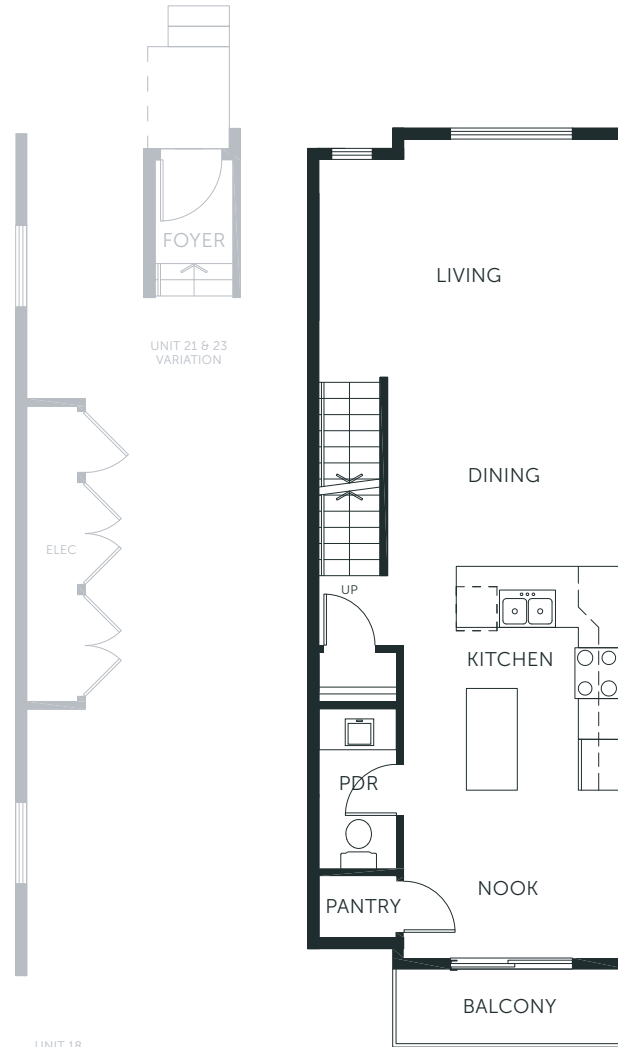

LOWER
282 – 287 sq. ft.

MAIN
621 – 624 sq. ft.

UPPER
658 – 661 sq. ft.

1,565 – 1,573 sq. ft. | 3 bedrooms + flex | 3.5 bathrooms