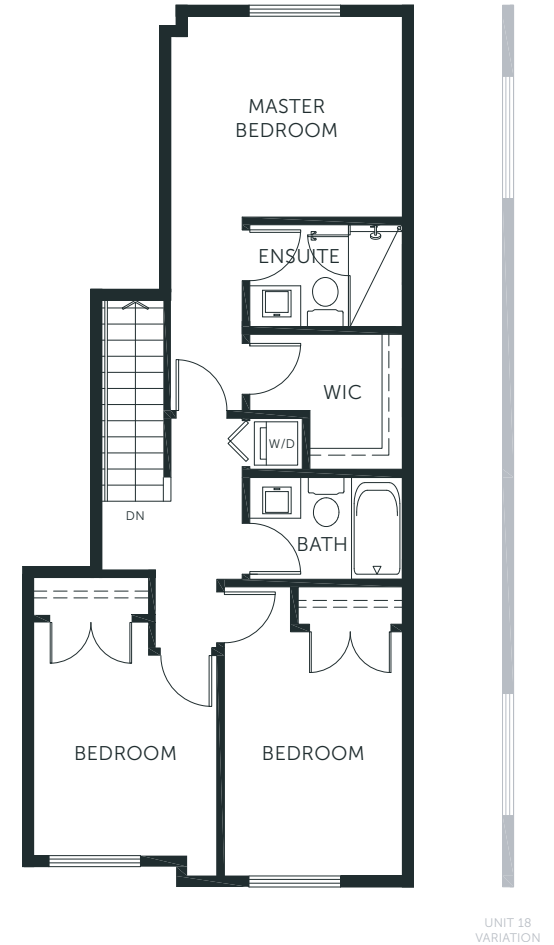

LOWER
282 – 287 sq. ft.

MAIN
621 – 624 sq. ft.

UPPER
658 – 661 sq. ft.

1,565 – 1,573 sq. ft. | 3 bedrooms + flex | 3.5 bathrooms