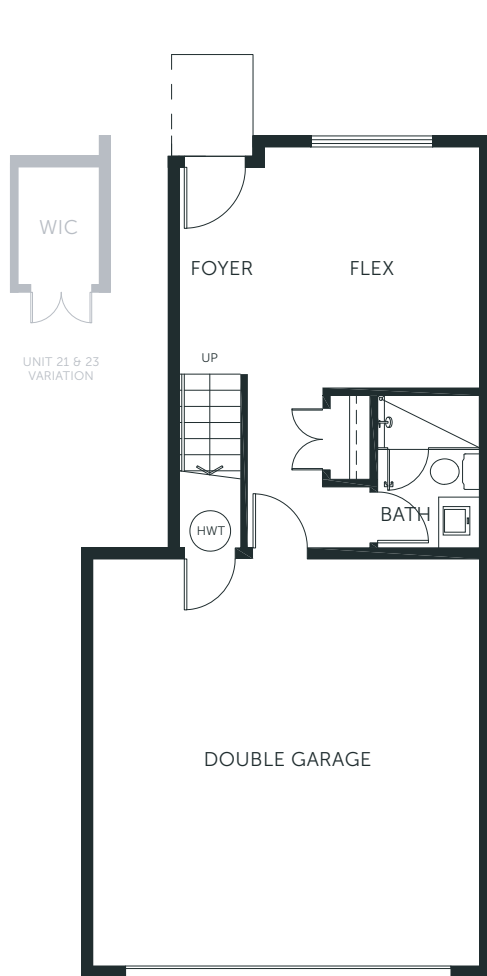

LOWER
282 – 287 sq. ft.

MAIN
621 – 624 sq. ft.

UPPER
658 – 661 sq. ft.

1,565 – 1,573 sq. ft. | 3 bedrooms + flex | 3.5 bathrooms