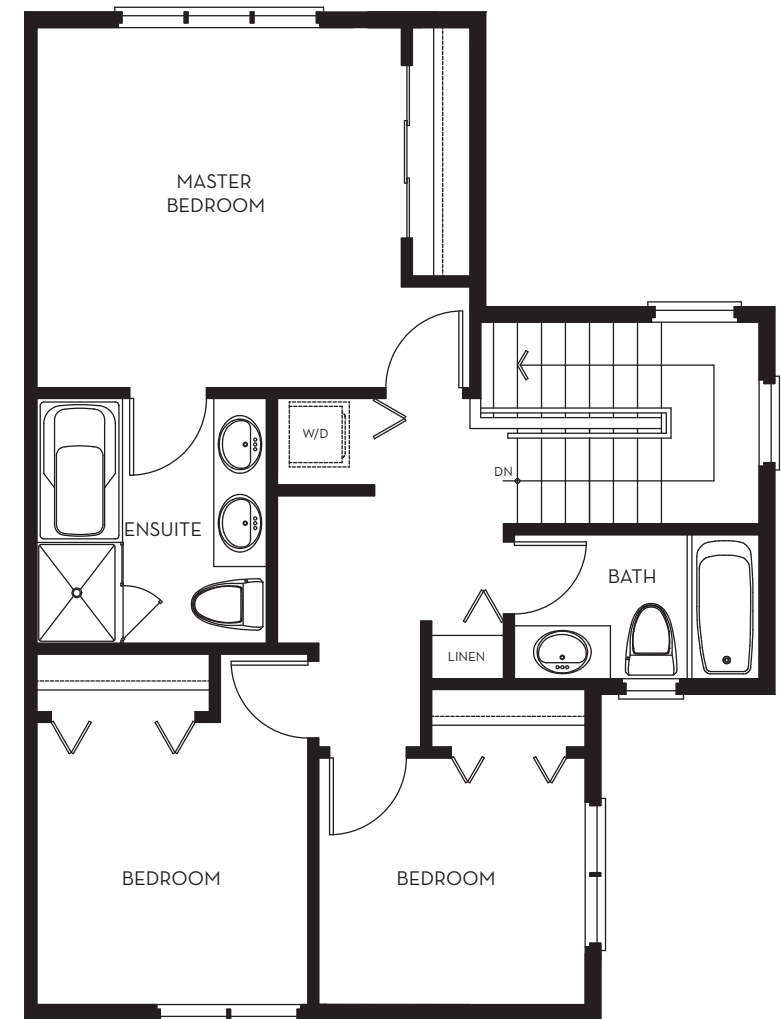

# HIGHLAND PARK

AT MORGAN HEIGHTS

Three Bedroom + Family Room **C**  
approx. 1,605 sq.ft.

Lower floor  
approx. 234 sq.ft.

Main floor  
approx. 653 sq.ft.

Upper floor  
approx. 718 sq.ft.