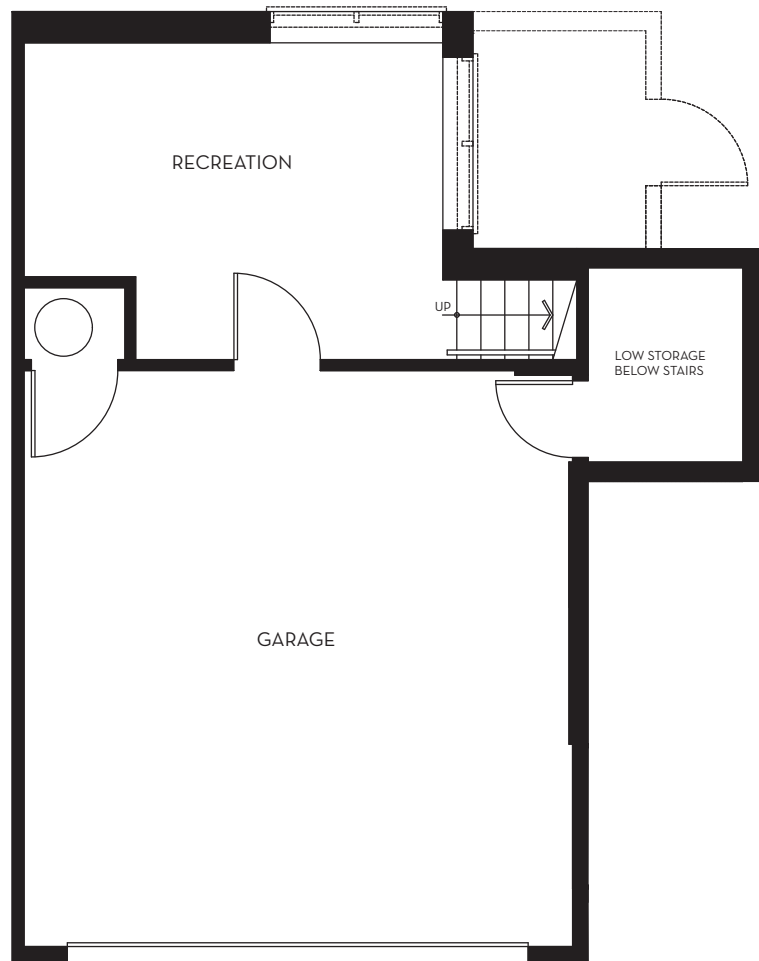

# HIGHLAND PARK

AT MORGAN HEIGHTS

Three Bedroom + Family Room **C**  
approx. 1,605 sq.ft.

Lower floor  
approx. 234 sq.ft.

Main floor  
approx. 653 sq.ft.

Upper floor  
approx. 718 sq.ft.