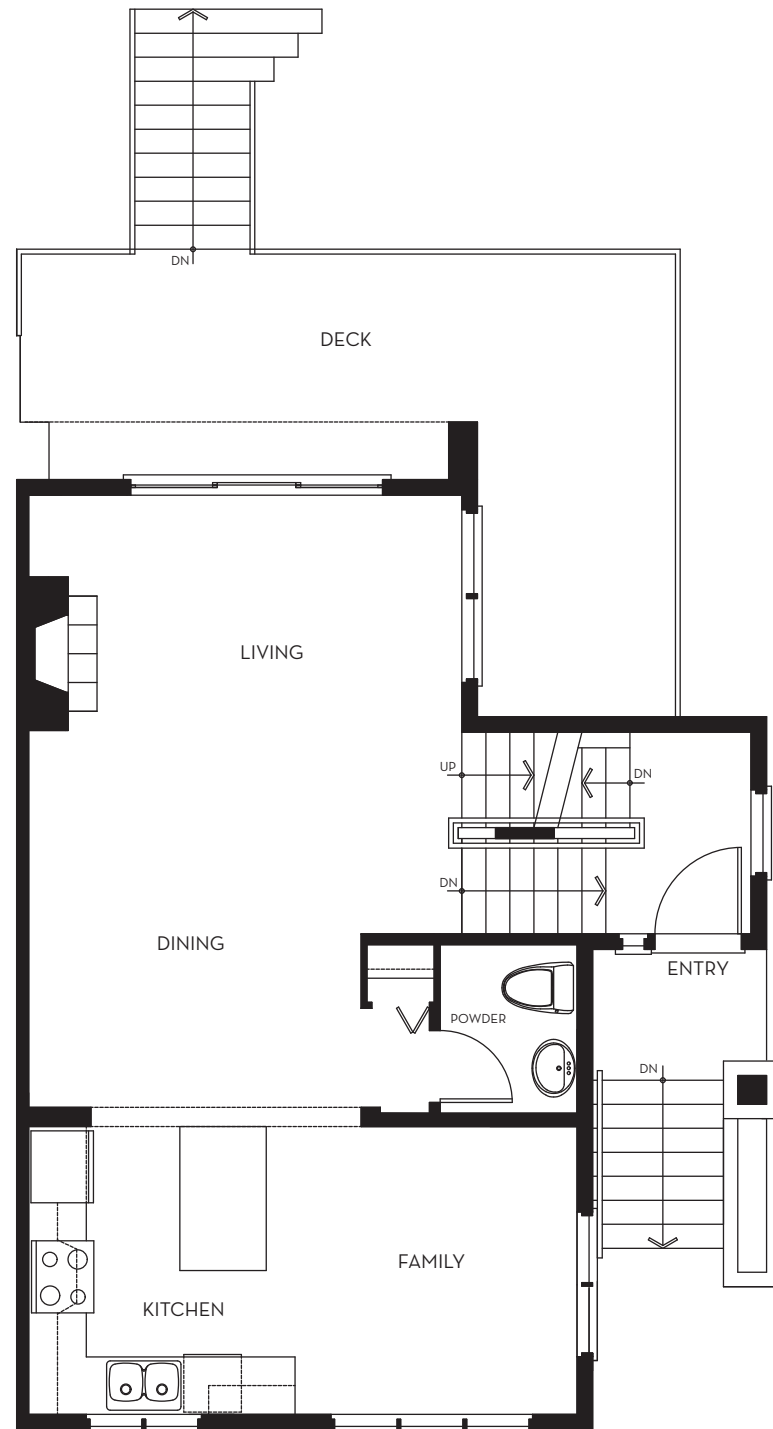

# HIGHLAND PARK

AT MORGAN HEIGHTS

Three Bedroom + Family Room **C**  
approx. 1,605 sq.ft.

Lower floor  
approx. 234 sq.ft.

Main floor  
approx. 653 sq.ft.

Upper floor  
approx. 718 sq.ft.