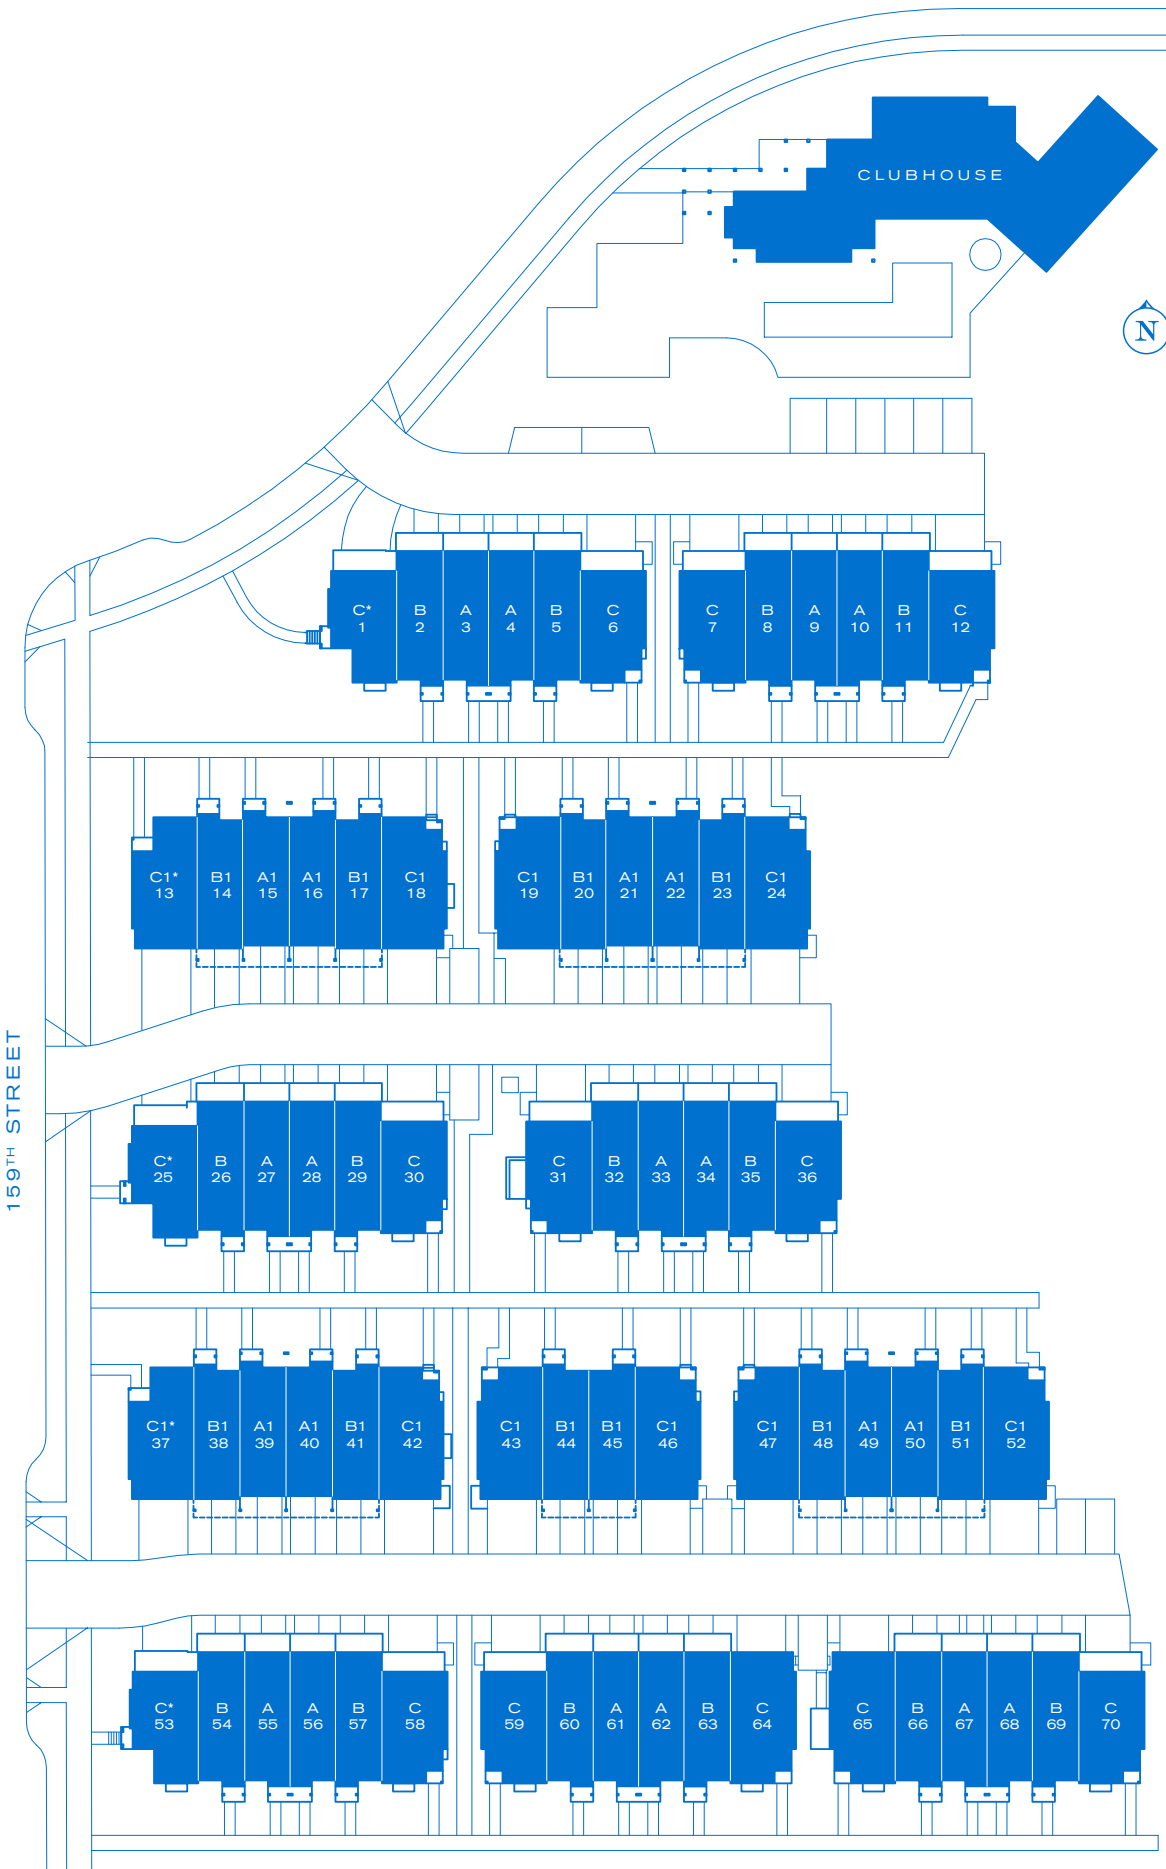

MOUNTAIN VIEW DRIVE

SITE PLAN  
AVAILABILITY

SOUTH RIDGE CLUB  
Willsbrook

All areas approximate. It is the buyer's responsibility to review architectural plans before making a final choice. Variable conditions occur throughout the development. Marketing collateral such as floorplans, renderings, material specifications, and site conditions are solely for illustrative purposes only and may vary from as built development.