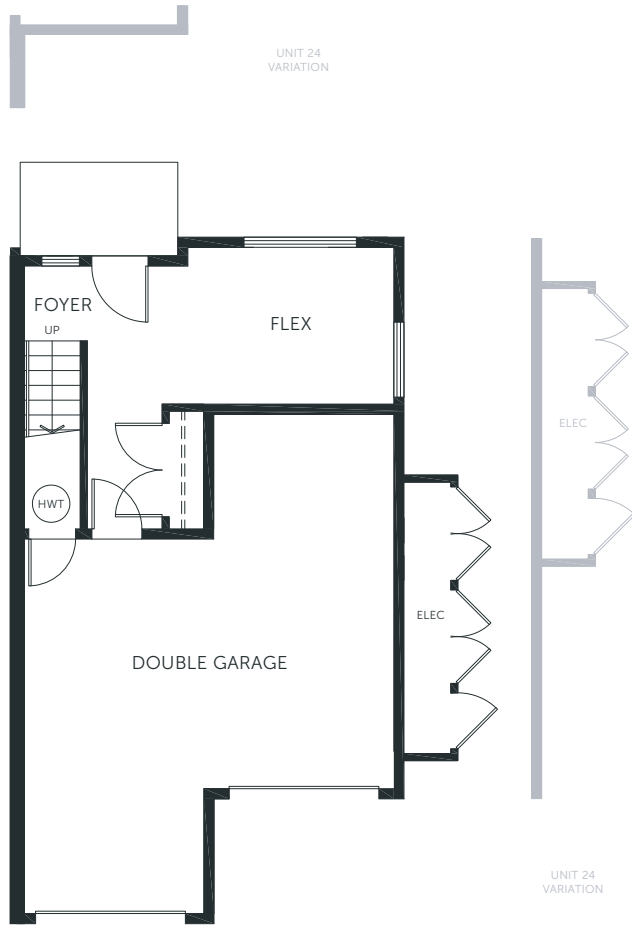

LOWER
206 – 211 sq. ft.

MAIN
713 – 745 sq. ft.

UPPER
713 sq. ft.

1,631 – 1,667 sq. ft. | 3 bedrooms + flex | 2.5 bathrooms