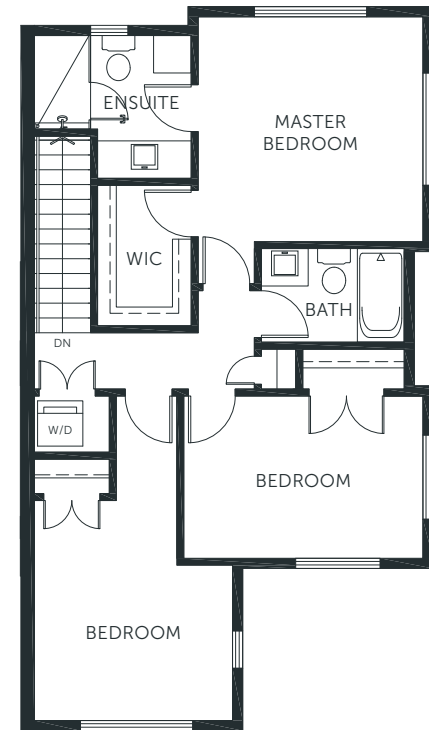

LOWER
206 – 211 sq. ft.

MAIN
713 – 745 sq. ft.

UPPER
713 sq. ft.

1,631 – 1,667 sq. ft. | 3 bedrooms + flex | 2.5 bathrooms