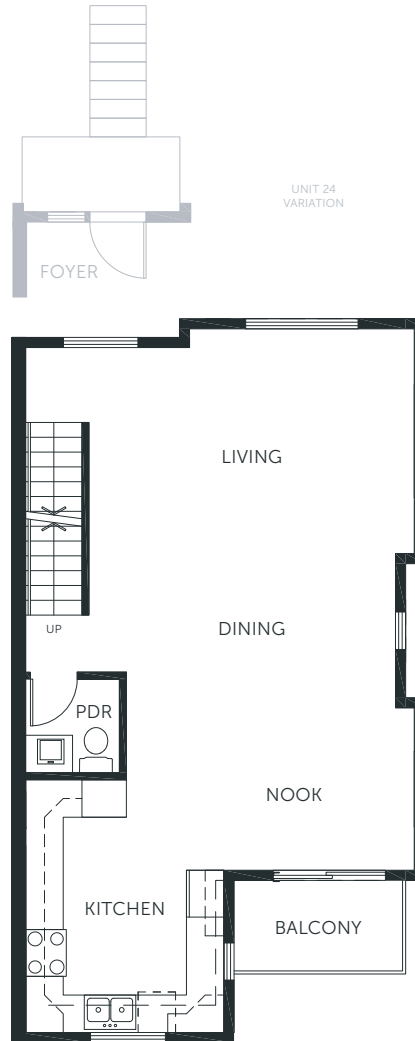

LOWER
206 – 211 sq. ft.

MAIN
713 – 745 sq. ft.

UPPER
713 sq. ft.

1,631 – 1,667 sq. ft. | 3 bedrooms + flex | 2.5 bathrooms