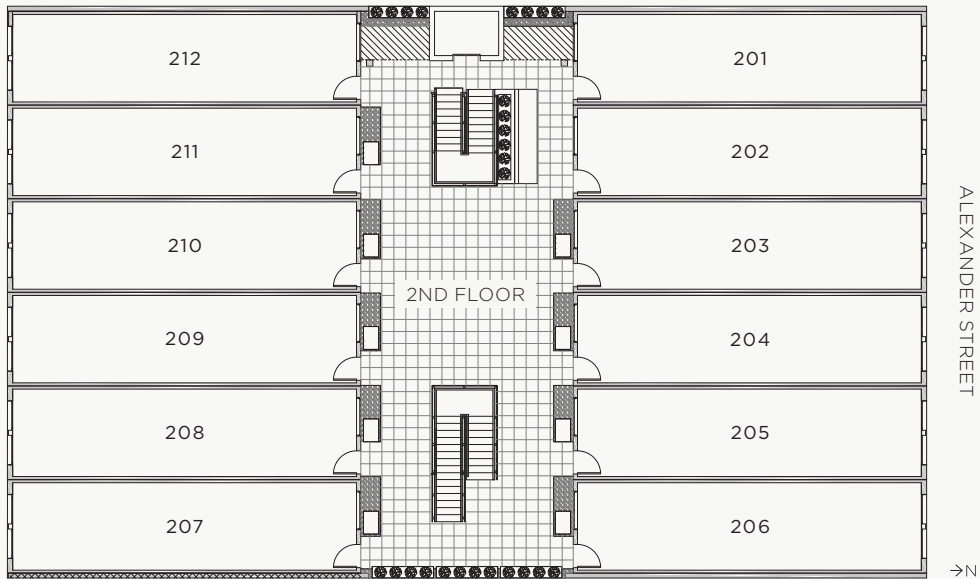

626

ALEXANDER STREET
RAILTOWN

SITE PLAN