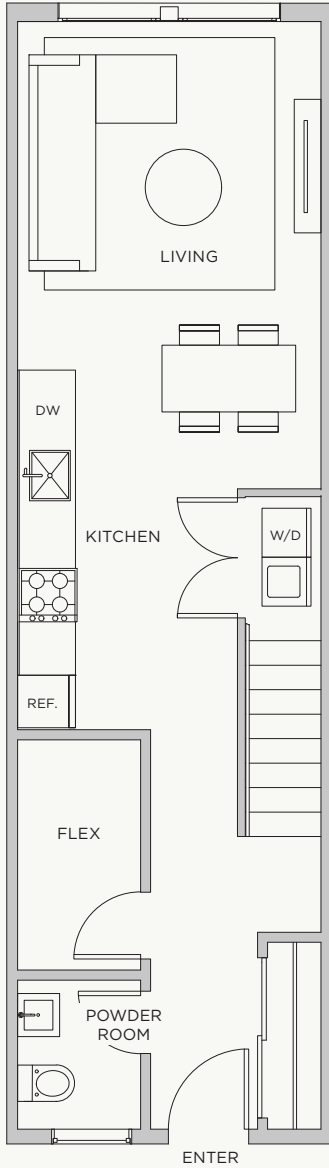

626

ALEXANDER STREET
RAILTOWN

FIRST FLOOR

SECOND FLOOR

ROOFTOP

ROOFTOP CITY HOME

TWO BEDROOM + FLEX + ROOFTOP PATIO
1,120 SQ.FT.
HOMES 301 - 312