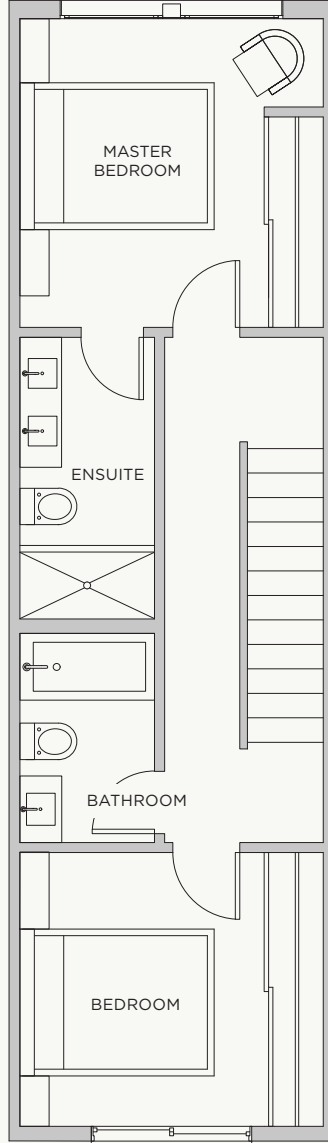

626

ALEXANDER STREET
RAILTOWN

FIRST FLOOR

SECOND FLOOR

ROOFTOP

ROOFTOP CITY HOME

TWO BEDROOM + FLEX + ROOFTOP PATIO
1,120 SQ.FT.
HOMES 301 - 312