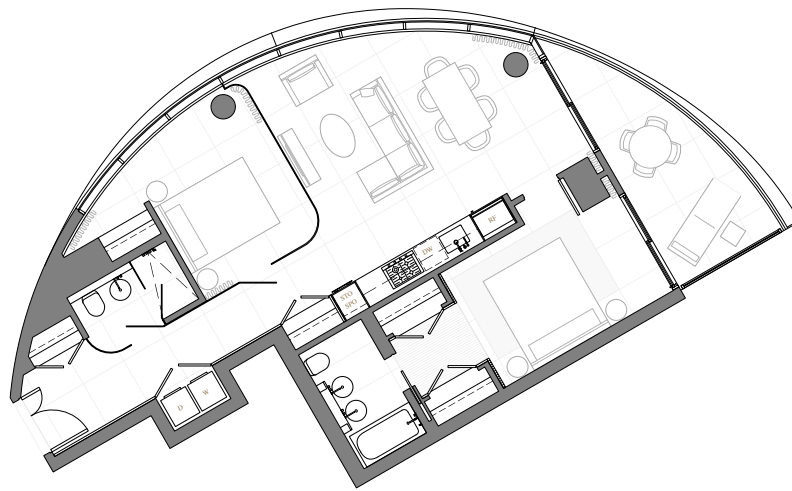

6th to 10th floors

5th floor

Nelson Street

North

01 HOME

14th to 39th Floors

One Bedroom
653 square feet (total)

02 HOME

One Bedroom & Atelier
739 square feet (total)

08 HOME

14th to 39th Floors

Two Bedroom
1,130 square feet (total)

The Butterfly Gallery

Ground Floor, Shaw Tower
1067 West Cordova Street
Vancouver, BC V6C 1C7