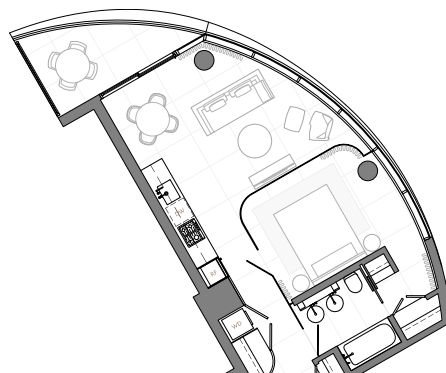

05 HOME

14th to 39th Floors

One Bedroom
621 square feet (total)

06 HOME

14th to 39th Floors

Two Bedroom & Atelier
1,366 square feet (total)

07 HOME

14th to 39th Floors

One Bedroom & Atelier
739 square feet (total)

08 HOME

14th to 39th Floors

Two Bedroom
1,130 square feet (total)

The Butterfly Gallery

Ground Floor, Shaw Tower
1067 West Cordova Street
Vancouver, BC V6C 1C7