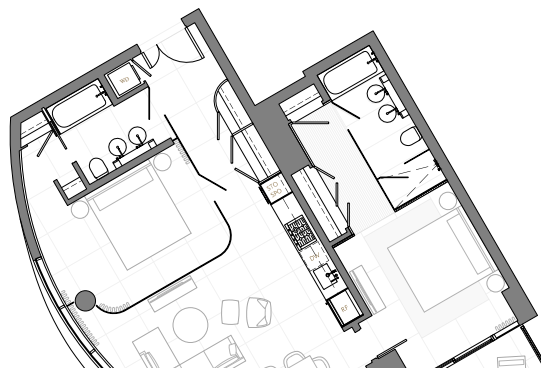

6th to 10th floors

5th floor

Nelson Street

North

01 HOME

14th to 39th Floors

One Bedroom
653 square feet (total)

02 HOME

14th to 39th Floors

One Bedroom
969 square feet (total)

03 HOME

14th to 39th Floors

Two Bedroom
1,230 square feet (total)

04 HOME

14th to 39th Floors

Two Bedroom
1,214 square feet (total)

05 HOME

14th to 39th Floors

One Bedroom
621 square feet (total)

06 HOME

14th to 39th Floors

Two Bedroom & Atelier
1,366 square feet (total)

07 HOME

14th to 39th Floors