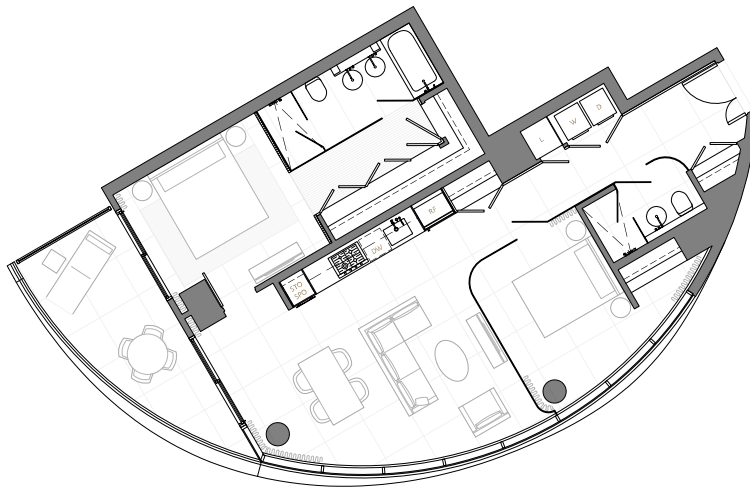

6th to 10th floors

5th floor

Nelson Street

North

01 HOME

14th to 39th Floors

One Bedroom
653 square feet (total)

02 HOME

14th to 39th Floors

One Bedroom
969 square feet (total)

03 HOME

14th to 39th Floors

Two Bedroom
1,230 square feet (total)

04 HOME

14th to 39th Floors

Two Bedroom
1,214 square feet (total)

05 HOME

14th to 39th Floors

One Bedroom
621 square feet (total)

06 HOME

14th to 39th Floors

Two Bedroom & Atelier
1,366 square feet (total)

07 HOME

14th to 39th Floors

One Bedroom & Atelier
739 square feet (total)

08 HOME

14th to 39th Floors

Two Bedroom
1,130 square feet (total)

The Butterfly Gallery

Ground Floor, Shaw Tower
1067 West Cordova Street
Vancouver, BC V6C 1C7