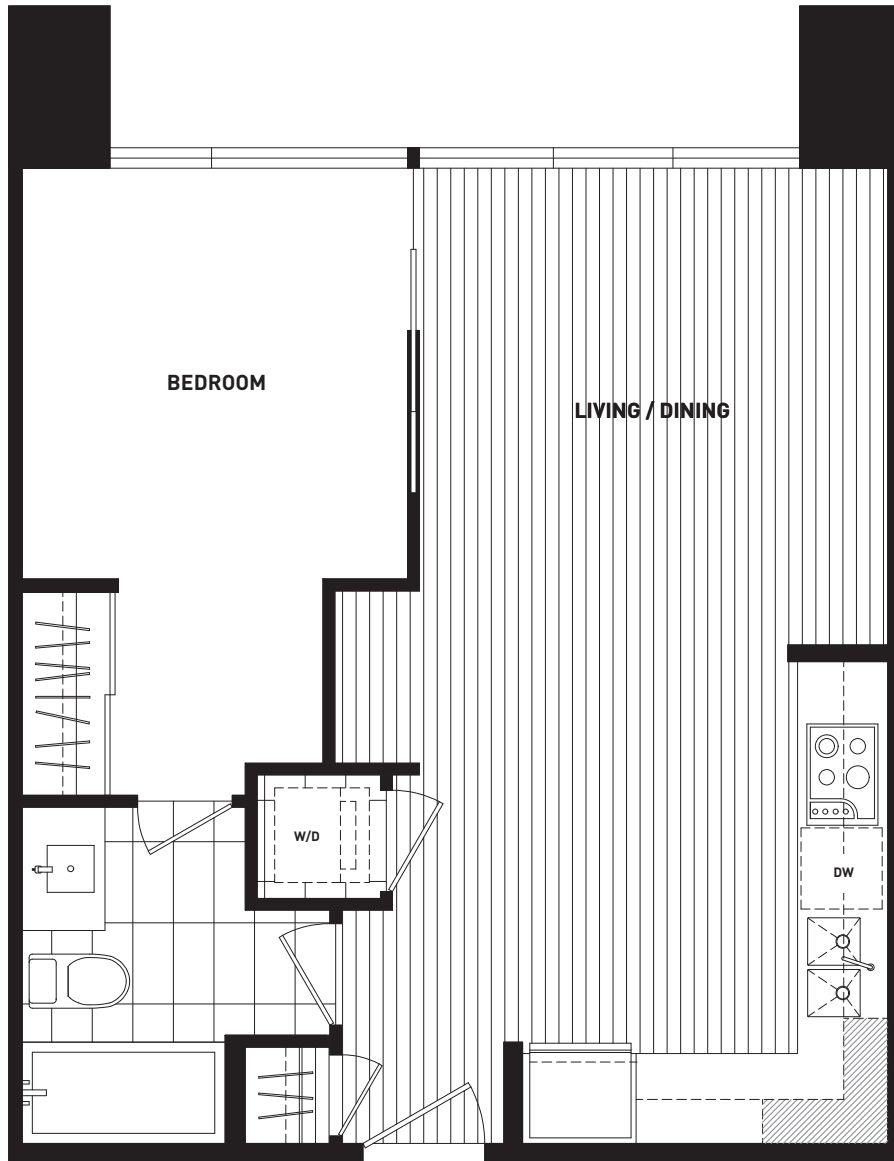

PLAN D1

1 BEDROOM
547 SQ.FT.

Intracorp Lonsdale Project Limited Partnership

Layouts are not to scale and are for general information purposes only. All square footages, dimensions and layouts are approximate and should not be relied upon. E.& O.E.

THE VERSATILE
BUILDING