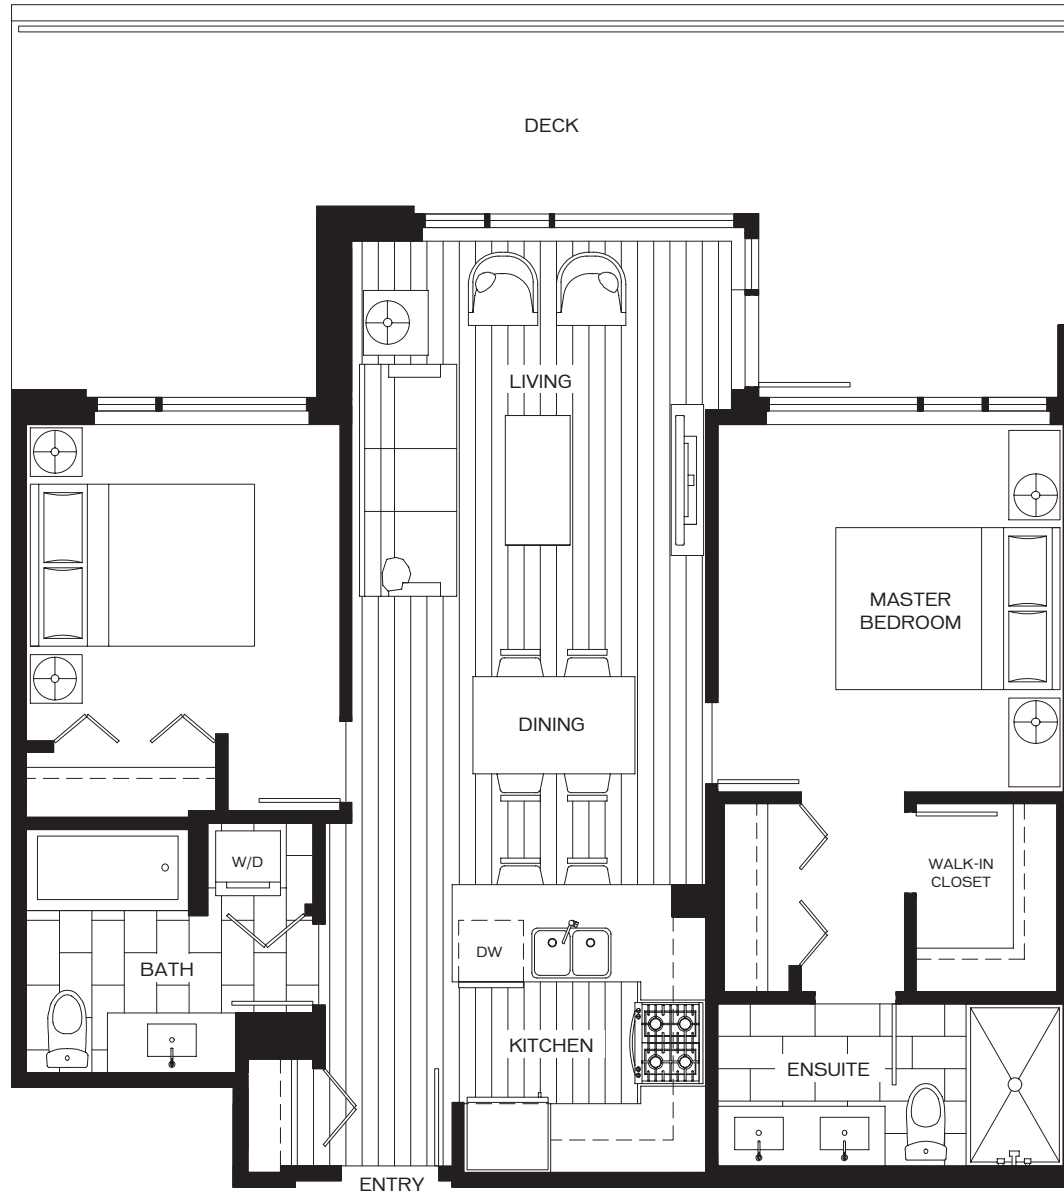

COMPLETE LIVING AT WEST 2ND & LONSDALE

LEVEL 3

2 Bedroom

Plan C1 · 850 sf

CAPSTONE

COMPLETE LIVING AT WEST 2ND & LONSDALE

LEVEL 5

LEVEL 4

LEVEL 3

LEVEL 2

2 Bedroom

Plan C1-alt · 850 sf

CAPSTONE

COMPLETE LIVING AT WEST 2ND & LONSDALE

LEVEL 1

NORTH

2 Bedroom

Plan C2* · 885 sf

CAPSTONE

COMPLETE LIVING AT WEST 2ND & LONSDALE

LEVEL 5

LEVEL 4

LEVEL 3

LEVEL 2