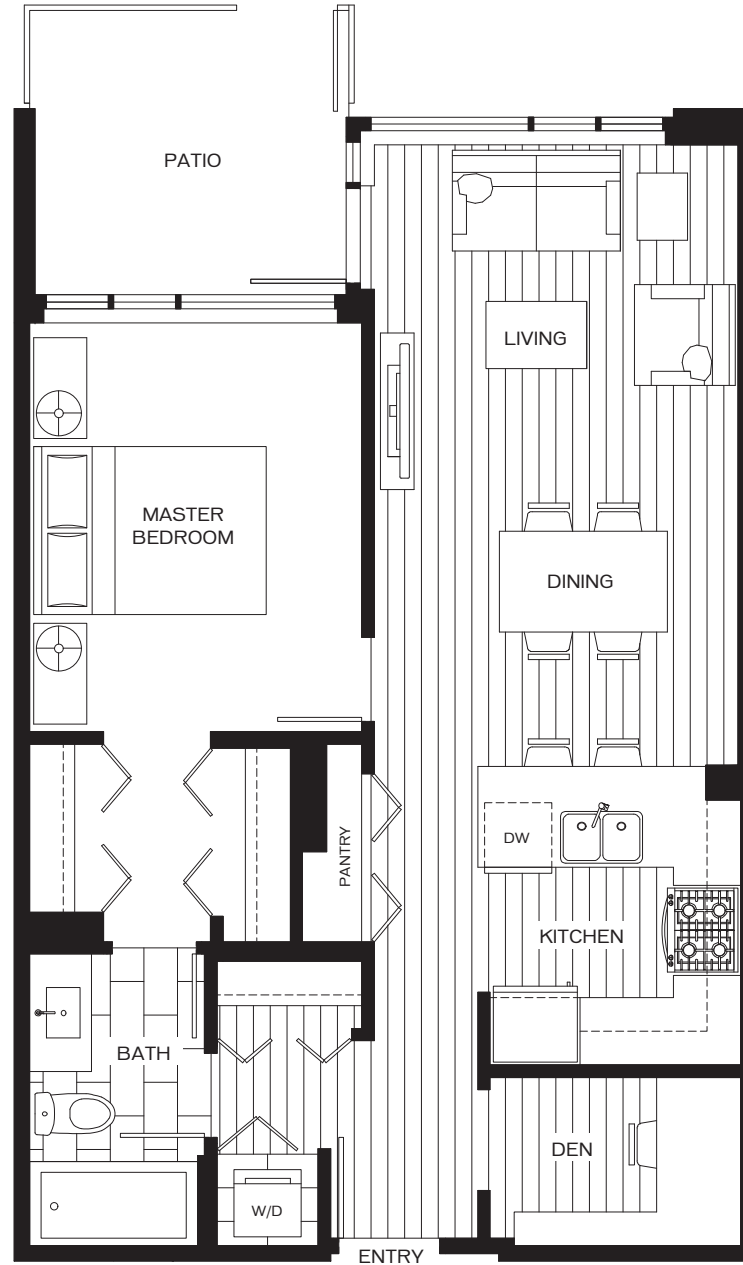

CAPSTONE

COMPLETE LIVING AT WEST 2ND & LONSDALE

LEVEL 1

NORTH

1 Bedroom

Plan A-G05 · 605 sf

CAPSTONE

COMPLETE LIVING AT WEST 2ND & LONSDALE

CAPSTONE
COMPLETE LIVING AT WEST 2ND & LONSDALE

1 Bedroom & Den

Plan B1 · 690 - 700 sf

CAPSTONE
COMPLETE LIVING AT WEST 2ND & LONSDALE

LEVEL 5

LEVEL 4

1 Bedroom & Den

Plan B1-alt · 690 - 700 sf

CAPSTONE
COMPLETE LIVING AT WEST 2ND & LONSDALE

LEVEL 3

LEVEL 2

LEVEL 1

1 Bedroom & Den

Plan B1-G01 · 690 sf

CAPSTONE
COMPLETE LIVING AT WEST 2ND & LONSDALE

LEVEL 6

NORTH

1 Bedroom & Den

Plan B1-G02 · 680 sf

CAPSTONE
COMPLETE LIVING AT WEST 2ND & LONSDALE

LEVEL 6

1 Bedroom & Den

Plan B2* · 690 sf

CAPSTONE
COMPLETE LIVING AT WEST 2ND & LONSDALE