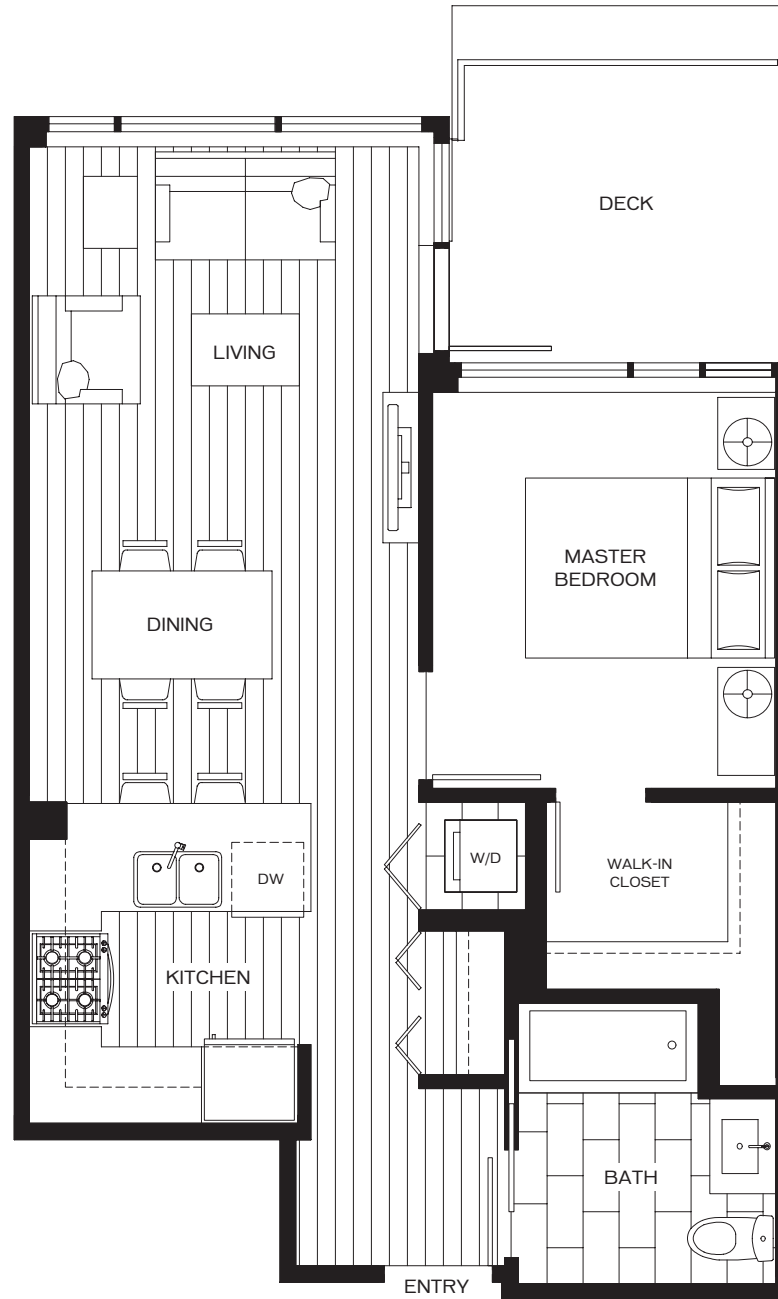

1 Bedroom

Plan A · 540 sf

CAPSTONE
COMPLETE LIVING AT WEST 2ND & LONSDALE

LEVEL 5

LEVEL 4

LEVEL 3

LEVEL 2

1 Bedroom

Plan A1* · 605 sf

CAPSTONE

COMPLETE LIVING AT WEST 2ND & LONSDALE

LEVEL 5

LEVEL 4

LEVEL 3

1 Bedroom

Plan A-113 · 615 sf

CAPSTONE

COMPLETE LIVING AT WEST 2ND & LONSDALE

LEVEL 1

NORTH

1 Bedroom

Plan A-G05 · 605 sf

CAPSTONE

COMPLETE LIVING AT WEST 2ND & LONSDALE

LEVEL 6

1 Bedroom & Den

Plan B · 670 sf

CAPSTONE
COMPLETE LIVING AT WEST 2ND & LONSDALE

LEVEL 5

LEVEL 4

1 Bedroom & Den

Plan B-alt · 670 sf