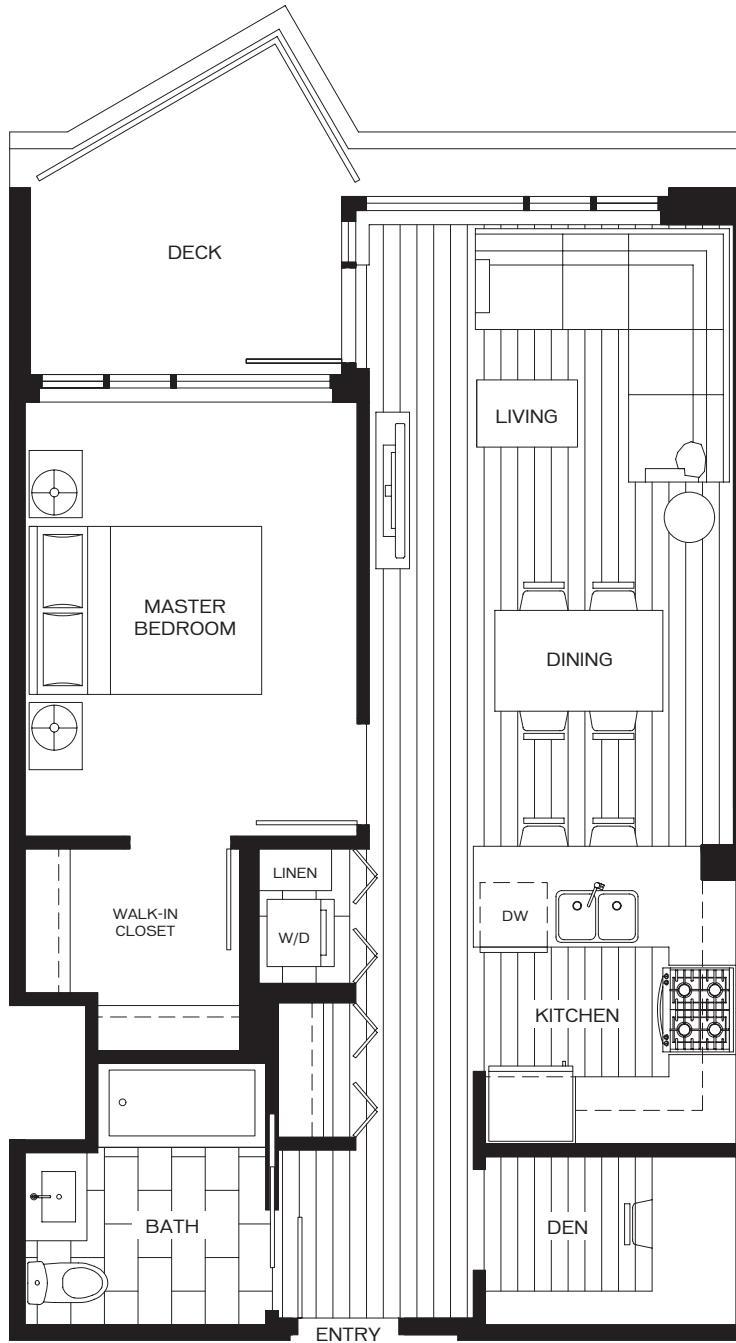

CAPSTONE
COMPLETE LIVING AT WEST 2ND & LONSDALE

1 Bedroom & Den

Plan B1 · 690 - 700 sf

CAPSTONE
COMPLETE LIVING AT WEST 2ND & LONSDALE

LEVEL 5

LEVEL 4

1 Bedroom & Den

Plan B1-alt · 690 - 700 sf

CAPSTONE
COMPLETE LIVING AT WEST 2ND & LONSDALE

LEVEL 3

LEVEL 2

LEVEL 1

1 Bedroom & Den

Plan B1-G01 · 690 sf

CAPSTONE
COMPLETE LIVING AT WEST 2ND & LONSDALE

LEVEL 6

NORTH

1 Bedroom & Den

Plan B1-G02 · 680 sf

CAPSTONE
COMPLETE LIVING AT WEST 2ND & LONSDALE

LEVEL 6

1 Bedroom & Den

Plan B2* · 690 sf

CAPSTONE
COMPLETE LIVING AT WEST 2ND & LONSDALE

LEVEL 1

2 Bedroom

Plan C · 765 sf

CAPSTONE

COMPLETE LIVING AT WEST 2ND & LONSDALE

2 Bedroom - Junior

Plan C-310 · 700 sf

CAPSTONE