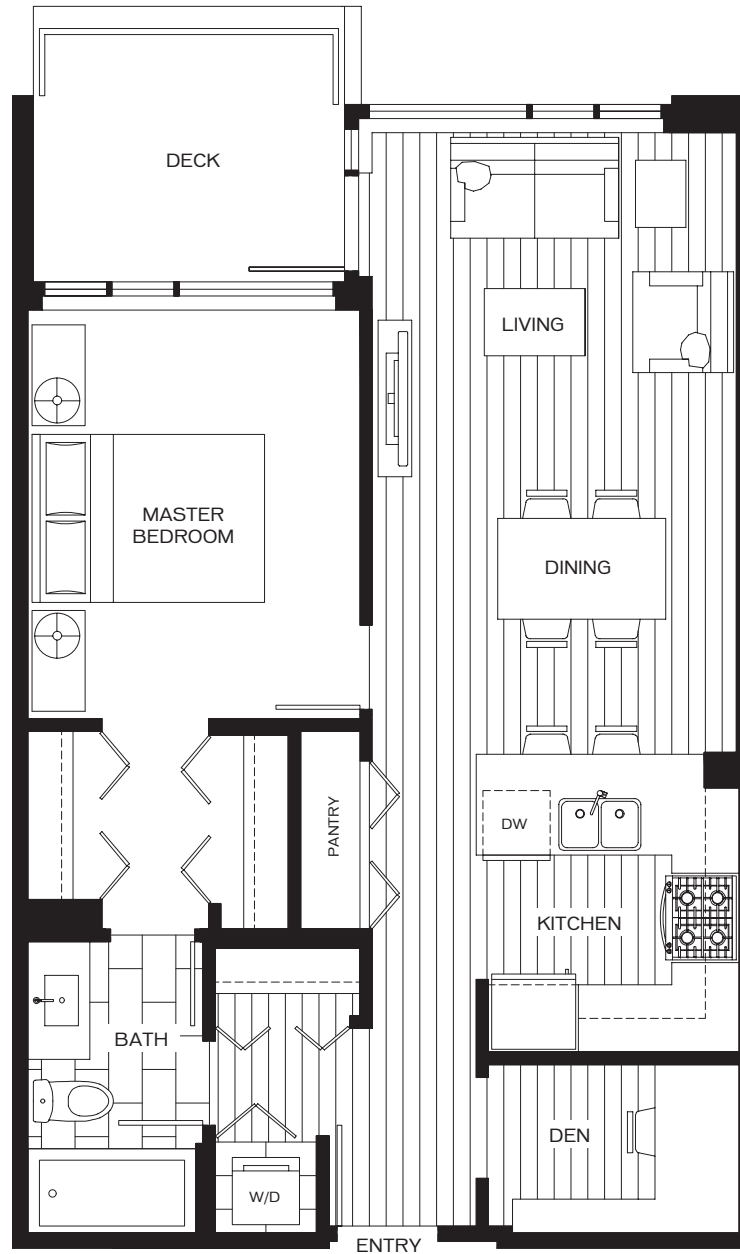

CAPSTONE

COMPLETE LIVING AT WEST 2ND & LONSDALE

LEVEL 1

NORTH

1 Bedroom

Plan A-G05 · 605 sf

CAPSTONE

COMPLETE LIVING AT WEST 2ND & LONSDALE

LEVEL 6

1 Bedroom & Den

Plan B · 670 sf

CAPSTONE
COMPLETE LIVING AT WEST 2ND & LONSDALE

LEVEL 5

LEVEL 4

1 Bedroom & Den

Plan B-alt · 670 sf

CAPSTONE
COMPLETE LIVING AT WEST 2ND & LONSDALE

1 Bedroom & Den

Plan B1 · 690 - 700 sf

CAPSTONE
COMPLETE LIVING AT WEST 2ND & LONSDALE

LEVEL 5

LEVEL 4

1 Bedroom & Den

Plan B1-alt · 690 - 700 sf

CAPSTONE
COMPLETE LIVING AT WEST 2ND & LONSDALE

LEVEL 3

LEVEL 2

LEVEL 1

1 Bedroom & Den

Plan B1-G01 · 690 sf

CAPSTONE
COMPLETE LIVING AT WEST 2ND & LONSDALE

LEVEL 6