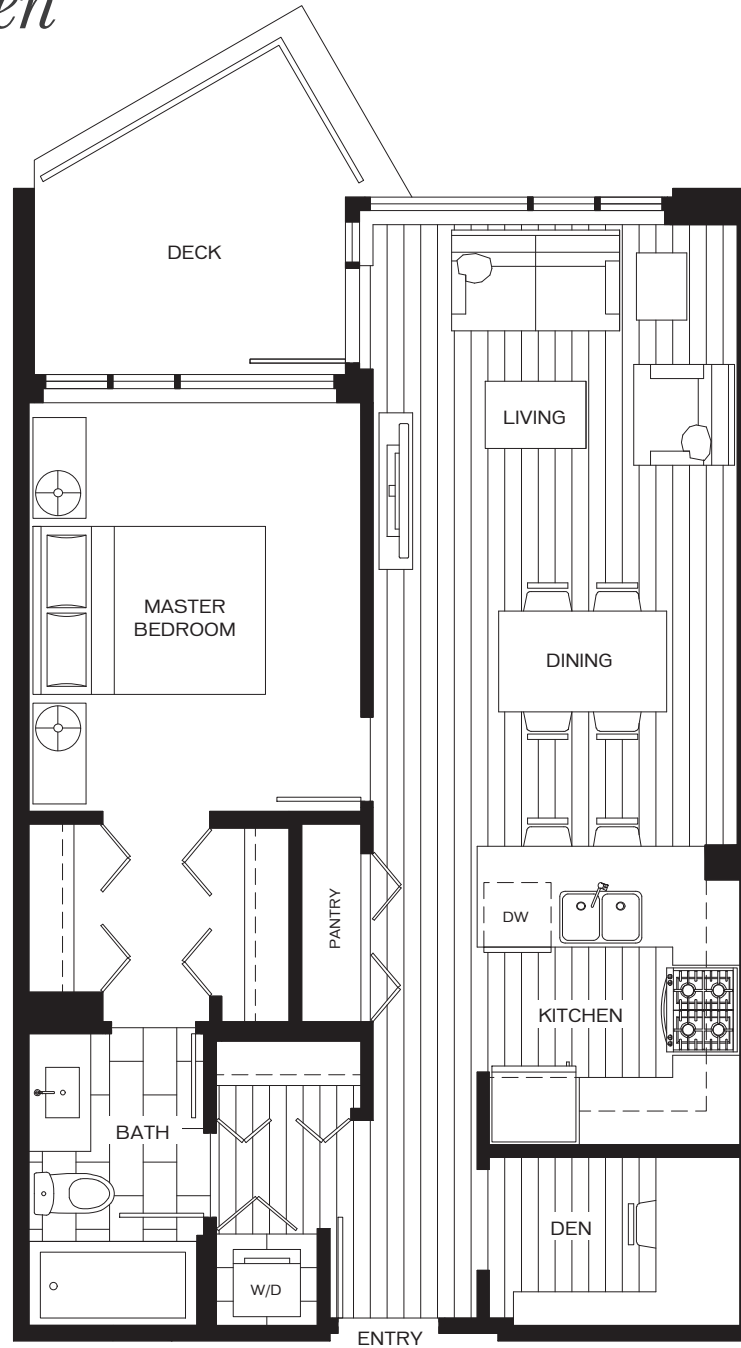

CAPSTONE

COMPLETE LIVING AT WEST 2ND & LONSDALE

LEVEL 1

NORTH

1 Bedroom

Plan A-G05 · 605 sf

CAPSTONE

COMPLETE LIVING AT WEST 2ND & LONSDALE

LEVEL 6

1 Bedroom & Den

Plan B · 670 sf

CAPSTONE
COMPLETE LIVING AT WEST 2ND & LONSDALE

LEVEL 5

LEVEL 4

1 Bedroom & Den

Plan B-alt · 670 sf

CAPSTONE
COMPLETE LIVING AT WEST 2ND & LONSDALE

1 Bedroom & Den

Plan B1 · 690 - 700 sf

CAPSTONE
COMPLETE LIVING AT WEST 2ND & LONSDALE

LEVEL 5

LEVEL 4

1 Bedroom & Den

Plan B1-alt · 690 - 700 sf

CAPSTONE
COMPLETE LIVING AT WEST 2ND & LONSDALE

LEVEL 3

LEVEL 2

LEVEL 1

1 Bedroom & Den

Plan B1-G01 · 690 sf

CAPSTONE
COMPLETE LIVING AT WEST 2ND & LONSDALE

LEVEL 6