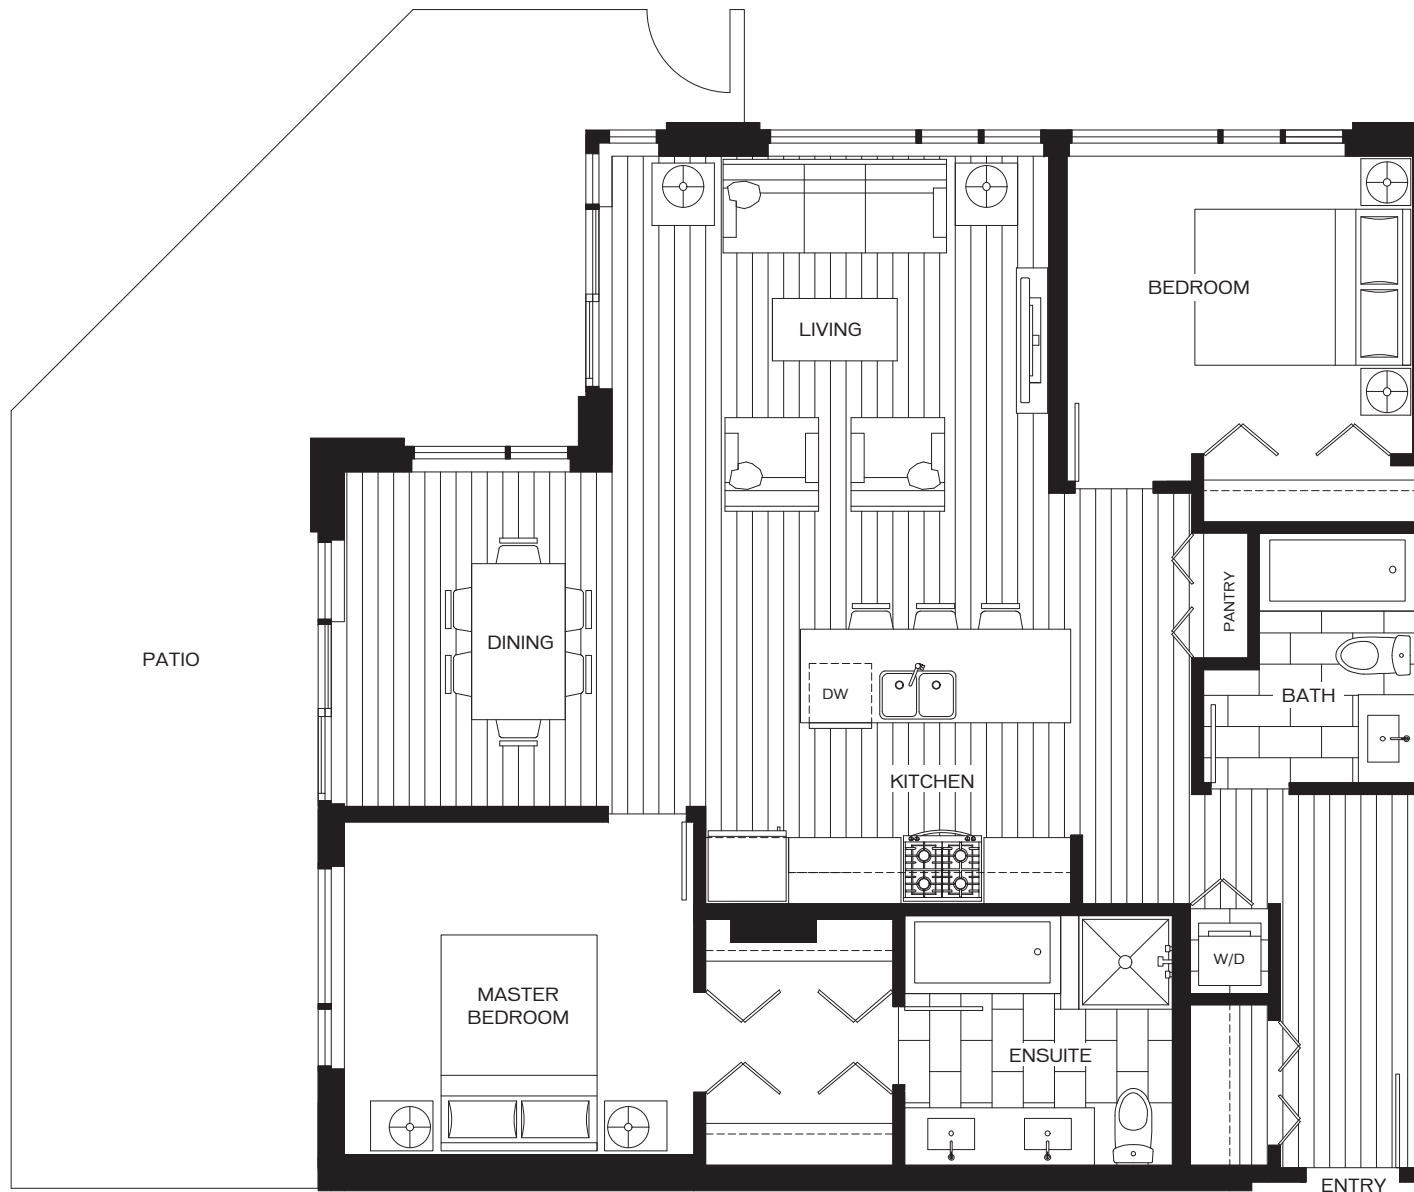

2 Bedroom

Plan C3* · 895 sf

CAPSTONE
COMPLETE LIVING AT WEST 2ND & LONSDALE

LEVEL 5

LEVEL 4

LEVEL 3

LEVEL 2

2 Bedroom

Plan C3-101 · 895 sf

CAPSTONE

COMPLETE LIVING AT WEST 2ND & LONSDALE

LEVEL 1

2 Bedroom

Plan C4 · 1,100 sf

CAPSTONE

COMPLETE LIVING AT WEST 2ND & LONSDALE

2 Bedroom

Plan C4-G03 · 1,100 sf

CAPSTONE

COMPLETE LIVING AT WEST 2ND & LONSDALE

LEVEL 6

2 Bedroom & Flex

Plan D · 940 sf

CAPSTONE
COMPLETE LIVING AT WEST 2ND & LONSDALE

LEVEL 3

LEVEL 2

LEVEL 1

SOLD OUT

BALKY CLOSET

BEDROOM

PATIO

DINING