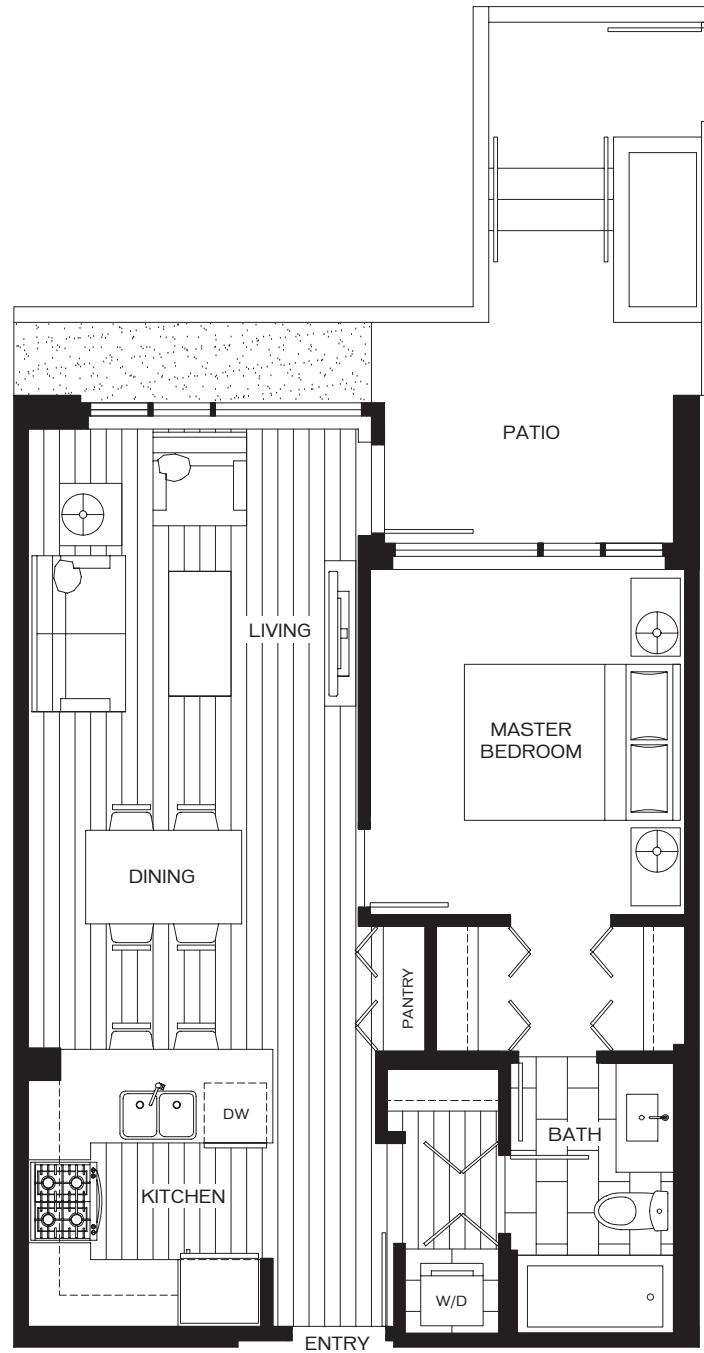

Plan A1* · 605 sf

CAPSTONE

COMPLETE LIVING AT WEST 2ND & LONSDALE

LEVEL 5

LEVEL 4

LEVEL 3

1 Bedroom

Plan A-113 · 615 sf

CAPSTONE

COMPLETE LIVING AT WEST 2ND & LONSDALE

LEVEL 1

NORTH

1 Bedroom

Plan A-G05 · 605 sf

CAPSTONE

COMPLETE LIVING AT WEST 2ND & LONSDALE

LEVEL 6

1 Bedroom & Den

Plan B · 670 sf

CAPSTONE
COMPLETE LIVING AT WEST 2ND & LONSDALE

LEVEL 5

LEVEL 4

1 Bedroom & Den

Plan B-alt · 670 sf

CAPSTONE
COMPLETE LIVING AT WEST 2ND & LONSDALE

1 Bedroom & Den

Plan B1 · 690 - 700 sf

CAPSTONE
COMPLETE LIVING AT WEST 2ND & LONSDALE

LEVEL 5

LEVEL 4

1 Bedroom & Den

Plan B1-alt · 690 - 700 sf