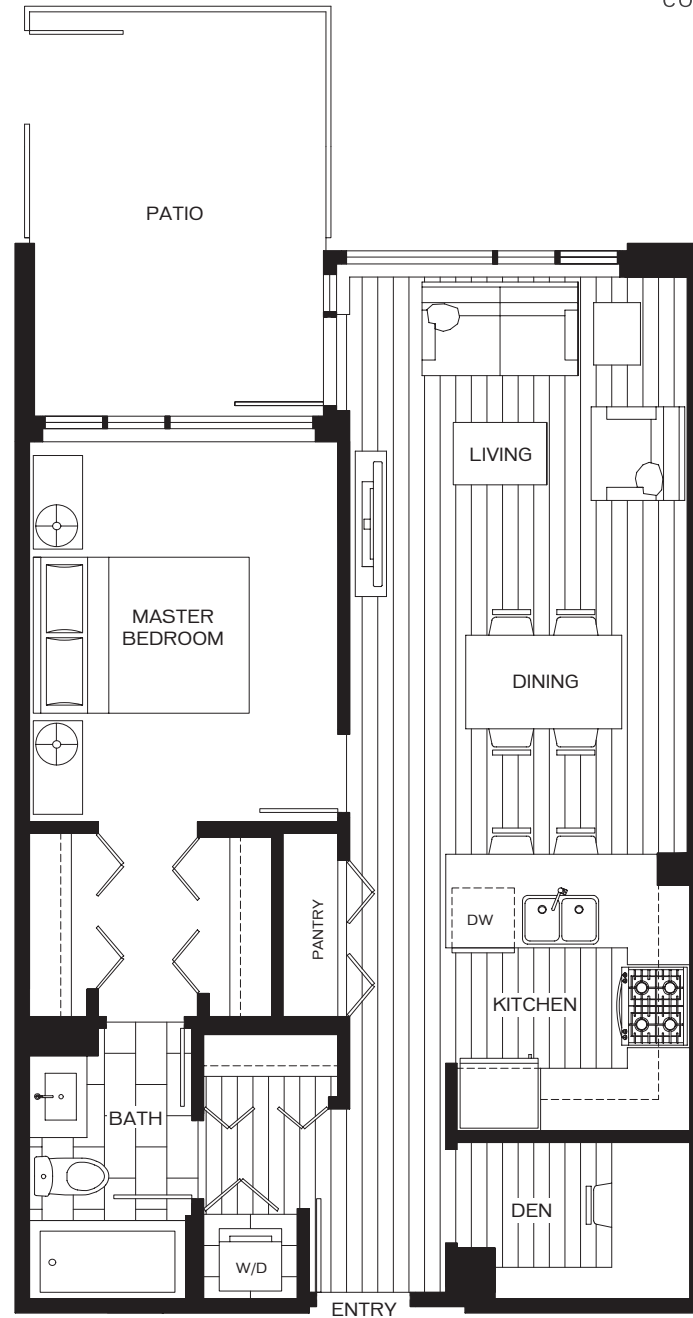

CAPSTONE

COMPLETE LIVING AT WEST 2ND & LONSDALE

LEVEL 1

NORTH

1 Bedroom

Plan A-G05 · 605 sf

CAPSTONE

COMPLETE LIVING AT WEST 2ND & LONSDALE

CAPSTONE
COMPLETE LIVING AT WEST 2ND & LONSDALE

1 Bedroom & Den

Plan B1 · 690 - 700 sf

CAPSTONE
COMPLETE LIVING AT WEST 2ND & LONSDALE

LEVEL 5

LEVEL 4

1 Bedroom & Den

Plan B1-alt · 690 - 700 sf

CAPSTONE
COMPLETE LIVING AT WEST 2ND & LONSDALE

LEVEL 3

LEVEL 2

LEVEL 1

1 Bedroom & Den

Plan B1-G01 · 690 sf

CAPSTONE
COMPLETE LIVING AT WEST 2ND & LONSDALE

LEVEL 6

NORTH

1 Bedroom & Den

Plan B1-G02 · 680 sf

CAPSTONE
COMPLETE LIVING AT WEST 2ND & LONSDALE

LEVEL 6

1 Bedroom & Den

Plan B2* · 690 sf

CAPSTONE
COMPLETE LIVING AT WEST 2ND & LONSDALE