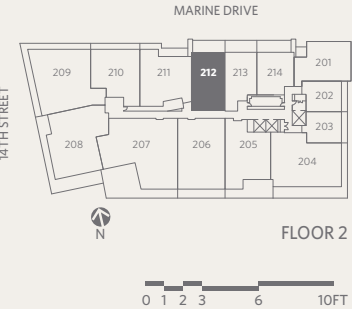

RESIDENCE 212
1 BEDROOM + 2 BATHROOMS + DEN

GROSVENOR
AMBLESIDE

1,365 *sf Living*
280 *sf Outdoor Living*

- ❶ Sub-Zero 30" integrated refrigerator with two freezer drawers
- ❷ WOLF 30" gas cooktop, convection oven & stainless steel hood fan
- ❸ WOLF 24" microwave
- ❹ Sub-Zero 24" integrated undercounter wine fridge
- ❺ Miele 24" integrated dishwasher
- ❻ Miele 24" ultra-high efficiency washer & dryer
- ❼ Custom shoe closet
- ❽ Custom walk-in closet