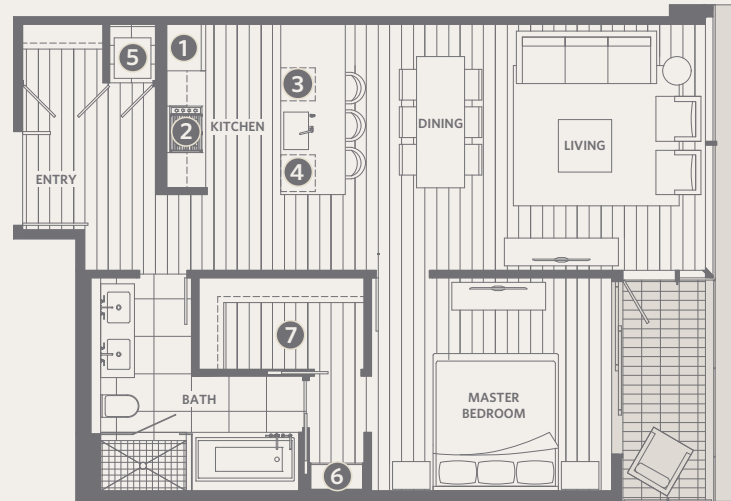

RESIDENCE 402
1 BEDROOM + 1 BATHROOM

GROSVENOR
AMBLESIDE

866 *sf Living*
67 *sf Outdoor Living*

- 1 Sub-Zero 30" integrated refrigerator with two freezer drawers
- 2 WOLF 30" gas cooktop, convection oven & stainless steel hood fan
- 3 WOLF 24" microwave
- 4 Miele 24" integrated dishwasher
- 5 Miele 24" ultra-high efficiency washer & dryer
- 6 Custom shoe closet
- 7 Custom walk-in closet