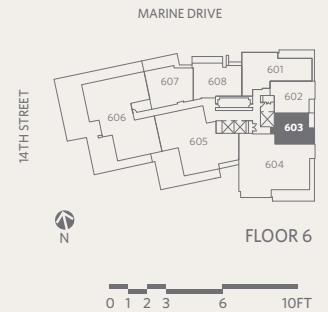

RESIDENCE 603
1 BEDROOM + 1 BATHROOM

GROSVENOR
AMBLESIDE

841 *sf Living*

68 *sf Outdoor Living*

- 1 Sub-Zero 30" integrated refrigerator with two freezer drawers
- 2 WOLF 30" gas cooktop, convection oven & stainless steel hood fan
- 3 WOLF 24" microwave
- 4 Miele 24" integrated dishwasher
- 5 Miele 24" ultra-high efficiency washer & dryer
- 6 Custom shoe closet
- 7 Custom walk-in closet