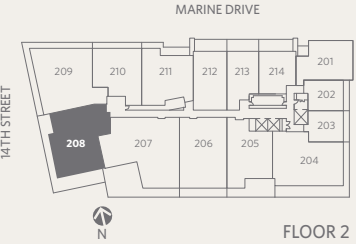

0 1 2 3 6 10FT

RESIDENCE 208
 2 BEDROOMS + 2 BATHROOMS + POWDER ROOM + FAMILY

GROSVENOR
 AMBLESIDE

2,452 *sf Living*
 875 *sf Outdoor Living*

- 1 Sub-Zero 30" integrated refrigerator with two freezer drawers
- 2 WOLF 36" gas cooktop & stainless steel hood fan
- 3 WOLF 30" microwave, convection wall oven & warming drawer
- 4 WOLF 30" steam oven, convection wall oven & warming drawer
- 5 Sub-Zero 24" integrated undercounter wine fridge
- 6 Miele 24" integrated dishwasher
- 7 Miele 24" ultra-high efficiency washer & dryer
- 8 Custom shoe closet
- 9 Custom walk-in closet