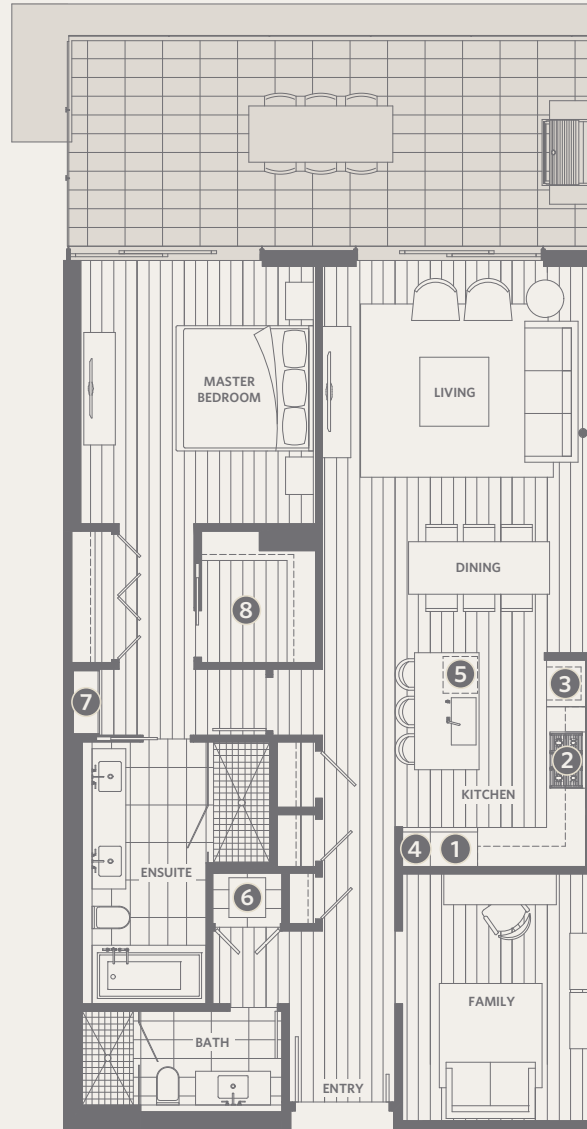

0 1 2 3 6 10FT

RESIDENCE 309
2 BEDROOMS + 2 BATHROOMS + DEN

GROSVENOR
AMBLESIDE

1,580 *sf Living*
354 *sf Outdoor Living*

- 1 Sub-Zero 30" integrated refrigerator with two freezer drawers
- 2 WOLF 30" gas cooktop, convection oven & stainless steel hood fan
- 3 WOLF 24" microwave
- 4 Sub-Zero 24" integrated undercounter wine fridge
- 5 Miele 24" integrated dishwasher
- 6 Miele 24" ultra-high efficiency washer & dryer
- 7 Custom shoe closet
- 8 Custom walk-in closet

RESIDENCE 310
1 BEDROOM + 2 BATHROOMS + FAMILY

GROSVENOR
AMBLESIDE

1,329 *sf* Living
325 *sf* Outdoor Living

- ❶ Sub-Zero 30" integrated refrigerator with two freezer drawers
- ❷ WOLF 36" gas cooktop & stainless steel hood fan
- ❸ WOLF 30" microwave, convection wall oven & warming drawer
- ❹ Sub-Zero 18" integrated wine fridge
- ❺ Miele 24" integrated dishwasher
- ❻ Miele 24" ultra-high efficiency washer & dryer
- ❼ Custom shoe closet
- ❽ Custom walk-in closet