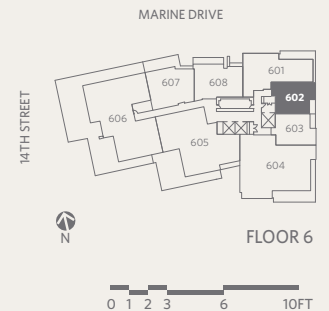

RESIDENCE 602
1 BEDROOM + 1 BATHROOM

GROSVENOR
AMBLESIDE

865 *sf Living*
68 *sf Outdoor Living*

- 1 Sub-Zero 30" integrated refrigerator with two freezer drawers
- 2 WOLF 30" gas cooktop, convection oven & stainless steel hood fan
- 3 WOLF 24" microwave
- 4 Miele 24" integrated dishwasher
- 5 Miele 24" ultra-high efficiency washer & dryer
- 6 Custom shoe closet
- 7 Custom walk-in closet