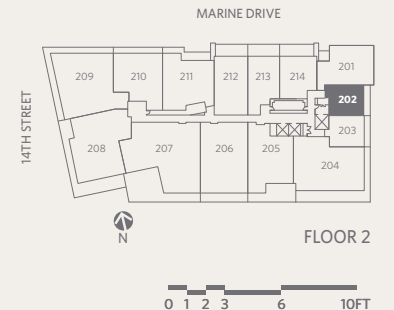

RESIDENCE 202
1 BEDROOM + 1 BATHROOM

GROSVENOR
AMBLESIDE

803 sf Living

134 sf Outdoor Living

- 1 Sub-Zero 30" integrated refrigerator with two freezer drawers
- 2 WOLF 30" gas cooktop, convection oven & stainless steel hood fan
- 3 WOLF 24" microwave
- 4 Miele 24" integrated dishwasher
- 5 Miele 24" ultra-high efficiency washer & dryer
- 6 Custom shoe closet
- 7 Custom walk-in closet