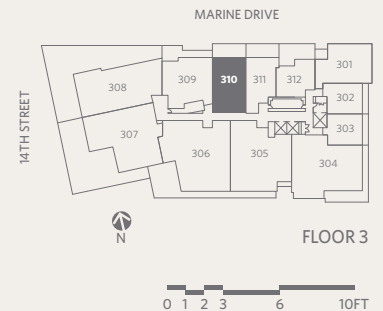

RESIDENCE 310
1 BEDROOM + 2 BATHROOMS + FAMILY

GROSVENOR
AMBLESIDE

1,329 *sf* Living
325 *sf* Outdoor Living

- ❶ Sub-Zero 30" integrated refrigerator with two freezer drawers
- ❷ WOLF 36" gas cooktop & stainless steel hood fan
- ❸ WOLF 30" microwave, convection wall oven & warming drawer
- ❹ Sub-Zero 18" integrated wine fridge
- ❺ Miele 24" integrated dishwasher
- ❻ Miele 24" ultra-high efficiency washer & dryer
- ❼ Custom shoe closet
- ❽ Custom walk-in closet