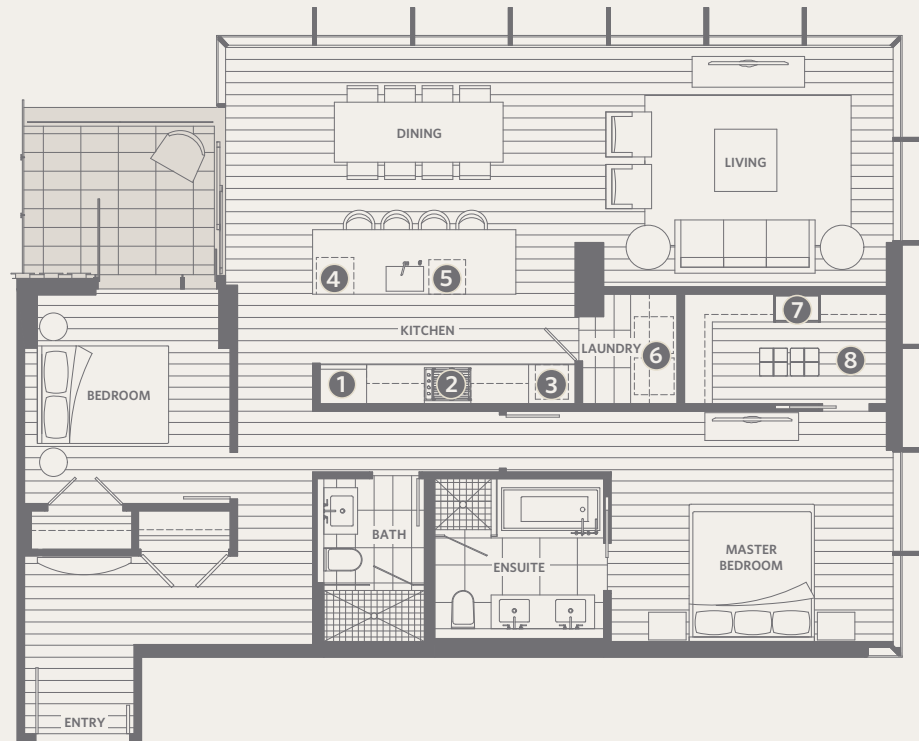

RESIDENCE 301
2 BEDROOMS + 2 BATHROOMS

GROSVENOR
AMBLESIDE

1,447 *sf* Living
87 *sf* Outdoor Living

- 1 Sub-Zero 30" integrated refrigerator with two freezer drawers
- 2 WOLF 30" gas cooktop, convection oven & stainless steel hood fan
- 3 WOLF 24" microwave
- 4 Sub-Zero 24" integrated undercounter wine fridge
- 5 Miele 24" integrated dishwasher
- 6 Miele 24" ultra-high efficiency washer & dryer
- 7 Custom shoe closet
- 8 Custom walk-in closet