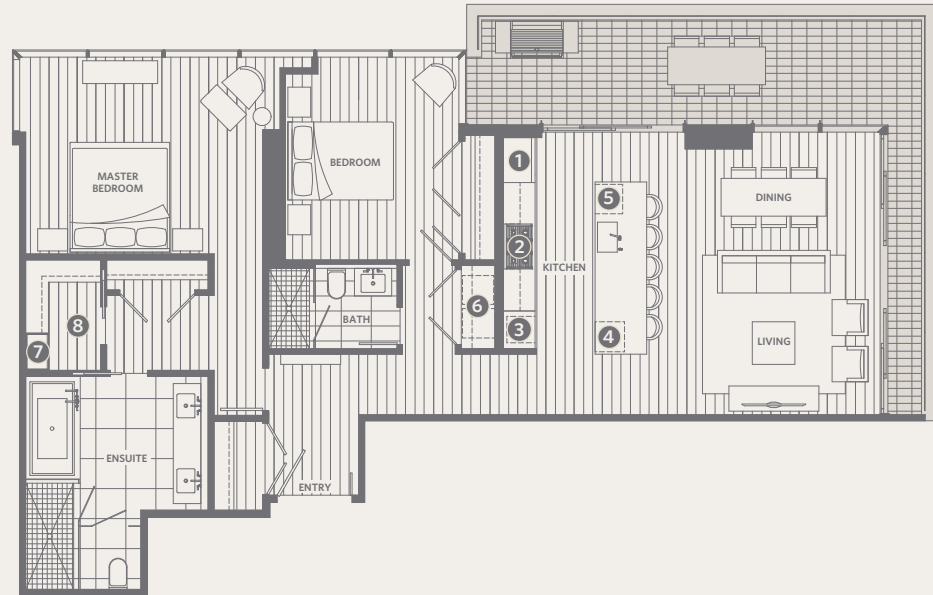

RESIDENCE 601
2 BEDROOMS + 2 BATHROOMS

GROSVENOR
AMBLESIDE

1,492 *sf* Living
288 *sf* Outdoor Living

- 1 Sub-Zero 36" integrated refrigerator with two freezer drawers
- 2 WOLF 36" gas cooktop & stainless steel hood fan
- 3 WOLF 30" convection wall oven, microwave and warming drawer
- 4 Sub-Zero 24" integrated undercounter wine fridge
- 5 Miele 24" integrated dishwasher
- 6 Miele 24" ultra-high efficiency washer & dryer
- 7 Custom shoe closet
- 8 Custom walk-in closet