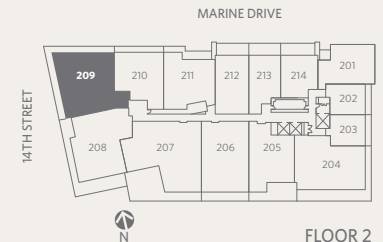

RESIDENCE 209
2 BEDROOMS + 2 BATHROOMS + POWDER ROOM + DEN + FAMILY

GROSVENOR
AMBLESIDE

2,580 *sf Living*
620 *sf Outdoor Living*

- ❶ Sub-Zero 30" integrated refrigerator with two freezer drawers
- ❷ WOLF 36" gas cooktop & stainless steel hood fan
- ❸ WOLF 30" microwave, convection wall oven & warming drawer
- ❹ WOLF 30" steam oven, convection wall oven & warming drawer
- ❺ Sub-Zero 18" integrated wine fridge
- ❻ Miele 24" integrated dishwasher
- ❼ Miele 24" ultra-high efficiency washer & dryer
- ❽ Custom shoe closet
- ❾ Custom walk-in closet

0 1 2 3 6 10FT