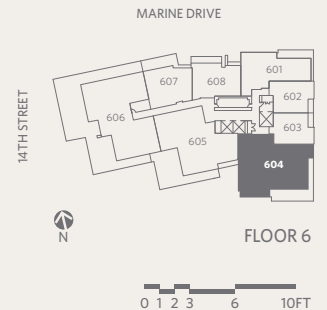

RESIDENCE 604
2 BEDROOMS + 2 BATHROOMS + POWDER ROOM + FAMILY

GROSVENOR
AMBLESIDE

2,725 *sf* Living
493 *sf* Outdoor Living

- 1 Sub-Zero 30" integrated refrigerator with two freezer drawers
- 2 WOLF 36" gas cooktop & stainless steel hood fan
- 3 WOLF 30" microwave, convection wall oven & warming drawer
- 4 WOLF 30" steam oven, convection wall oven & warming drawer
- 5 Sub-Zero 18" integrated wine fridge
- 6 Miele 24" integrated dishwasher
- 7 Miele 24" ultra-high efficiency washer & dryer
- 8 Custom shoe closet
- 9 Custom walk-in closet