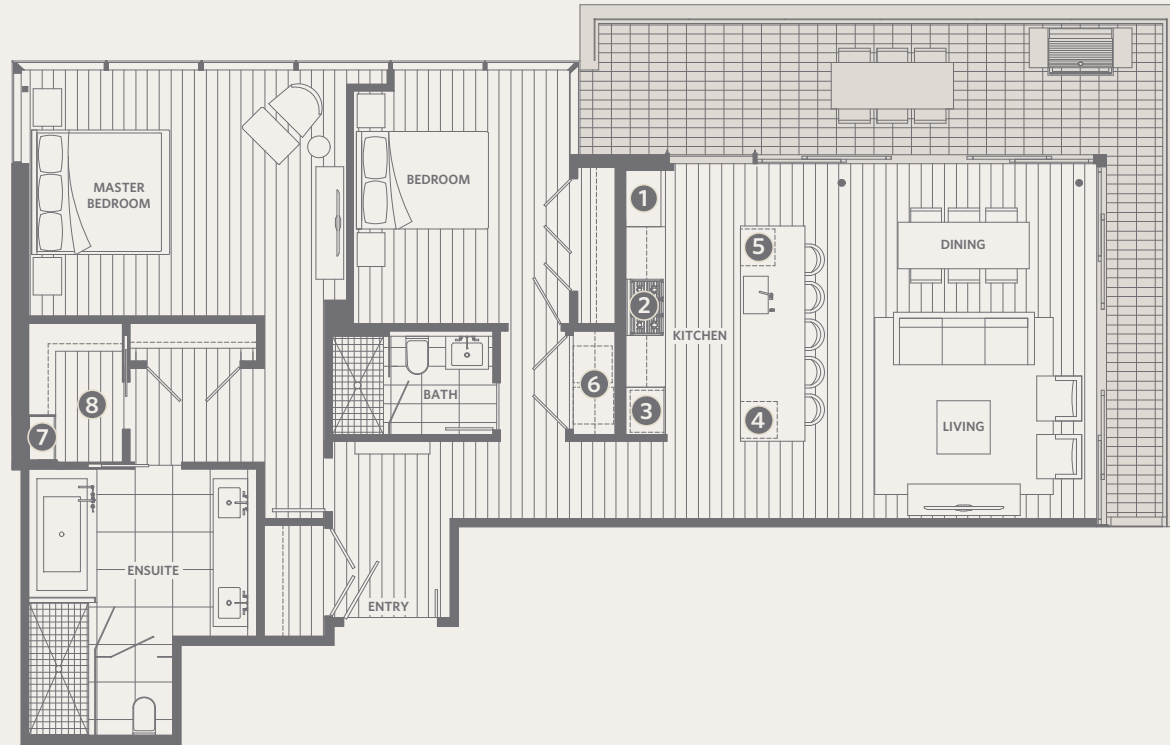

RESIDENCE 608
2 BEDROOMS + 2 BATHROOMS

GROSVENOR
AMBLESIDE

1,139 *sf Living*
162 *sf Outdoor Living*

- ❶ Sub-Zero 30" integrated refrigerator with two freezer drawers
- ❷ WOLF 30" gas cooktop, convection oven & stainless steel hood fan
- ❸ WOLF 24" microwave
- ❹ Miele 24" integrated dishwasher
- ❺ Miele 24" ultra-high efficiency washer & dryer
- ❻ Custom shoe closet
- ❼ Custom walk-in closet

RESIDENCE PH1
2 BEDROOMS + 2 BATHROOMS

GROSVENOR
AMBLESIDE

1,498 sf Living
290 sf Outdoor Living

- ❶ Sub-Zero 36" integrated refrigerator with two freezer drawers
- ❷ WOLF 36" gas cooktop & stainless steel hood fan
- ❸ WOLF 30" convection wall oven, microwave and warming drawer
- ❹ Sub-Zero 24" integrated undercounter wine fridge
- ❺ Miele 24" integrated dishwasher
- ❻ Miele 24" ultra-high efficiency washer & dryer
- ❼ Custom shoe closet
- ❽ Custom walk-in closet