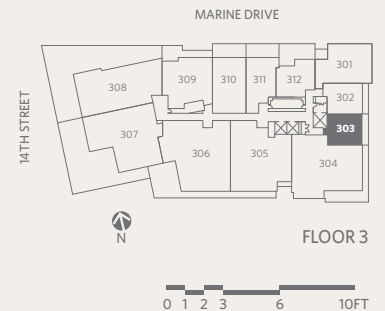

RESIDENCE 303
1 BEDROOM + 1 BATHROOM

GROSVENOR
AMBLESIDE

783 sf Living

136 sf Outdoor Living

- 1 Sub-Zero 30" integrated refrigerator with two freezer drawers
- 2 WOLF 30" gas cooktop, convection oven & stainless steel hood fan
- 3 WOLF 24" microwave
- 4 Miele 24" integrated dishwasher
- 5 Miele 24" ultra-high efficiency washer & dryer
- 6 Custom shoe closet
- 7 Custom walk-in closet