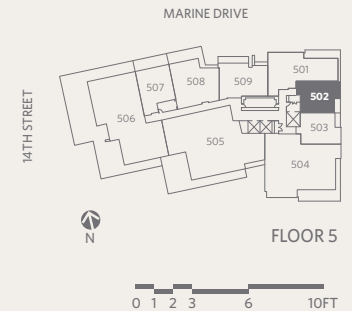

RESIDENCE 502
1 BEDROOM + 1 BATHROOM

GROSVENOR
AMBLESIDE

865 *sf Living*
68 *sf Outdoor Living*

- 1 Sub-Zero 30" integrated refrigerator with two freezer drawers
- 2 WOLF 30" gas cooktop, convection oven & stainless steel hood fan
- 3 WOLF 24" microwave
- 4 Miele 24" integrated dishwasher
- 5 Miele 24" ultra-high efficiency washer & dryer
- 6 Custom shoe closet
- 7 Custom walk-in closet