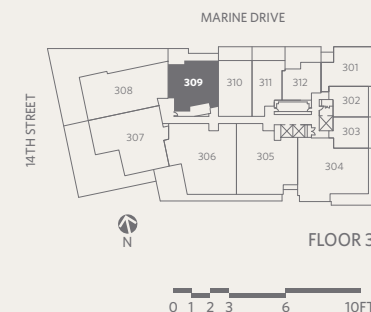

0 1 2 3 6 10FT

RESIDENCE 309
2 BEDROOMS + 2 BATHROOMS + DEN

GROSVENOR
AMBLESIDE

1,580 *sf Living*
354 *sf Outdoor Living*

- 1 Sub-Zero 30" integrated refrigerator with two freezer drawers
- 2 WOLF 30" gas cooktop, convection oven & stainless steel hood fan
- 3 WOLF 24" microwave
- 4 Sub-Zero 24" integrated undercounter wine fridge
- 5 Miele 24" integrated dishwasher
- 6 Miele 24" ultra-high efficiency washer & dryer
- 7 Custom shoe closet
- 8 Custom walk-in closet