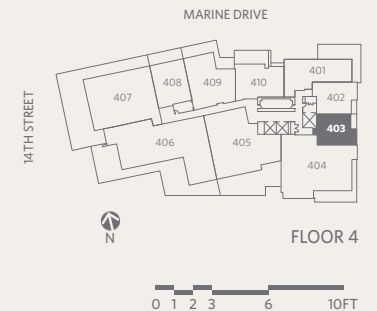

RESIDENCE 403
1 BEDROOM + 1 BATHROOM

GROSVENOR
AMBLESIDE

841 *sf Living*

68 *sf Outdoor Living*

- ❶ Sub-Zero 30" integrated refrigerator with two freezer drawers
- ❷ WOLF 30" gas cooktop, convection oven & stainless steel hood fan
- ❸ WOLF 24" microwave
- ❹ Miele 24" integrated dishwasher
- ❺ Miele 24" ultra-high efficiency washer & dryer
- ❻ Custom shoe closet
- ❼ Custom walk-in closet