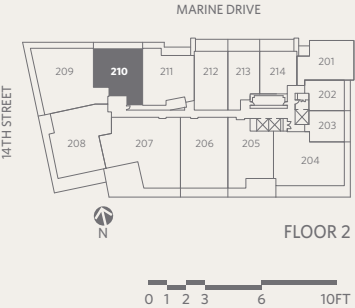

RESIDENCE 210
2 BEDROOMS + 2 BATHROOMS + POWDER ROOM + FAMILY

GROSVENOR
AMBLESIDE

1,648 sf Living
212 sf Outdoor Living

- 1 Sub-Zero 30" integrated refrigerator with two freezer drawers
- 2 WOLF 30" gas cooktop, convection oven & stainless steel hood fan
- 3 WOLF 24" microwave
- 4 Sub-Zero 24" integrated undercounter wine fridge
- 5 Miele 24" integrated dishwasher
- 6 Miele 24" ultra-high efficiency washer & dryer
- 7 Custom shoe closet
- 8 Custom walk-in closet