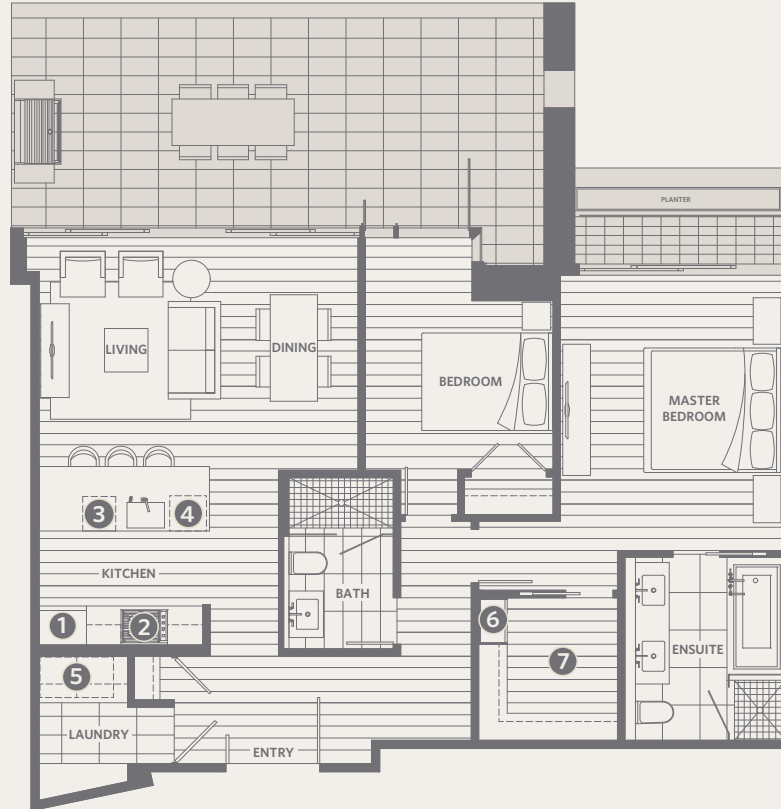

RESIDENCE 410
2 BEDROOMS + 2 BATHROOMS

GROSVENOR
AMBLESIDE

1,139 *sf Living*
356 *sf Outdoor Living*

- ❶ Sub-Zero 30" integrated refrigerator with two freezer drawers
- ❷ WOLF 30" gas cooktop, convection oven & stainless steel hood fan
- ❸ WOLF 24" microwave
- ❹ Miele 24" integrated dishwasher
- ❺ Miele 24" ultra-high efficiency washer & dryer
- ❻ Custom shoe closet
- ❼ Custom walk-in closet