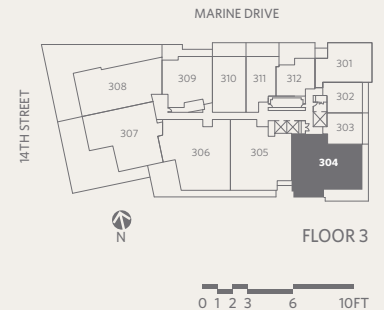

RESIDENCE 304
2 BEDROOMS + 2 BATHROOMS + POWDER ROOM + FAMILY

GROSVENOR
AMBLESIDE

2,658 sf Living
554 sf Outdoor Living

- 1 Sub-Zero 30" integrated refrigerator with two freezer drawers
- 2 WOLF 36" gas cooktop & stainless steel hood fan
- 3 WOLF 30" microwave, convection wall oven & warming drawer
- 4 WOLF 30" steam oven, convection wall oven & warming drawer
- 5 Sub-Zero 18" integrated wine fridge
- 6 Miele 24" integrated dishwasher
- 7 Miele 24" ultra-high efficiency washer & dryer
- 8 Custom shoe closet
- 9 Custom walk-in closet