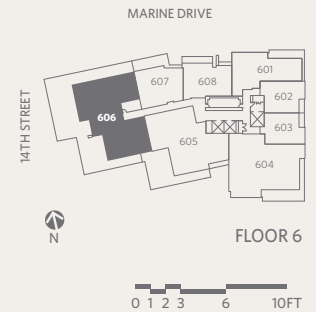

RESIDENCE 606
3 BEDROOMS + 3 BATHROOMS + POWDER ROOM + FAMILY

GROSVENOR
AMBLESIDE

2,932 *sf Living*
2,590 *sf Outdoor Living*

- 1 Sub-Zero 30" integrated refrigerator with two freezer drawers
- 2 WOLF 36" gas cooktop & stainless steel hood fan
- 3 WOLF 30" microwave, convection wall oven & warming drawer
- 4 WOLF 30" steam oven, convection wall oven & warming drawer
- 5 Sub-Zero 18" integrated wine fridge
- 6 Miele 24" integrated dishwasher
- 7 Miele 24" ultra-high efficiency washer & dryer
- 8 Custom shoe closet
- 9 Custom walk-in closet