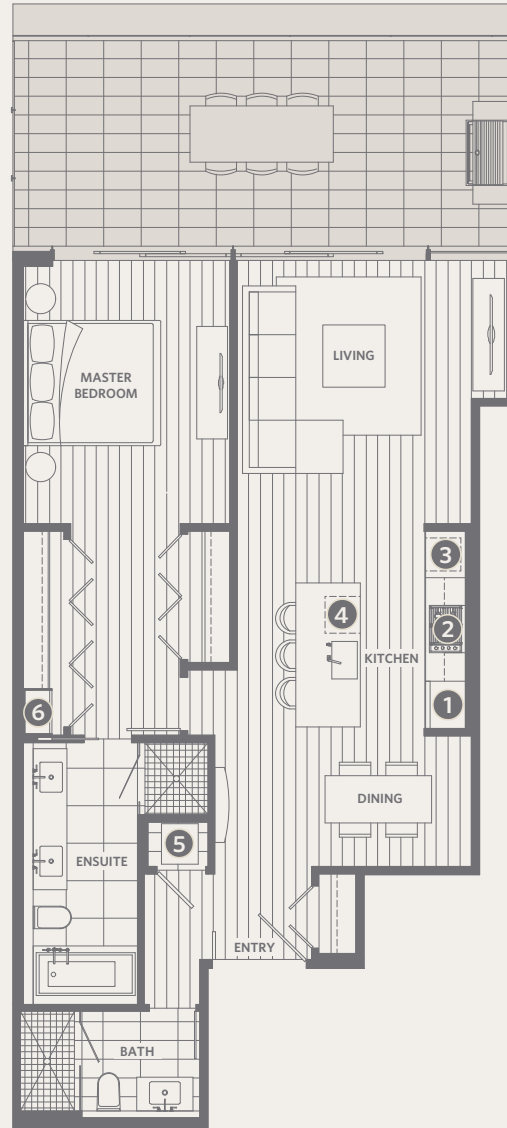

RESIDENCE 311
1 BEDROOM + 2 BATHROOMS

GROSVENOR
AMBLESIDE

1,031 *sf* Living
311 *sf* Outdoor Living

- 1 Sub-Zero 30" integrated refrigerator with two freezer drawers
- 2 WOLF 30" gas cooktop, convection oven & stainless steel hood fan
- 3 WOLF 24" microwave
- 4 Miele 24" integrated dishwasher
- 5 Miele 24" ultra-high efficiency washer & dryer
- 6 Custom shoe closet