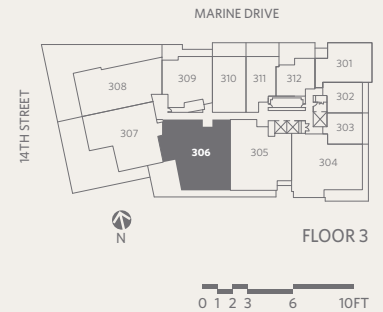

RESIDENCE 306
2 BEDROOMS + 2 BATHROOMS + POWDER ROOM + DEN + FAMILY

GROSVENOR
AMBLESIDE

2,984 *sf* Living
900 *sf* Outdoor Living

- ❶ Sub-Zero 30" integrated refrigerator with two freezer drawers
- ❷ WOLF 36" gas cooktop & stainless steel hood fan
- ❸ WOLF 30" microwave, convection wall oven & warming drawer
- ❹ WOLF 30" steam oven, convection wall oven & warming drawer
- ❺ Sub-Zero 18" integrated wine fridge
- ❻ Miele 24" integrated dishwasher
- ❼ Miele 24" ultra-high efficiency washer & dryer
- ❽ Custom shoe closet
- ❾ Custom walk-in closet