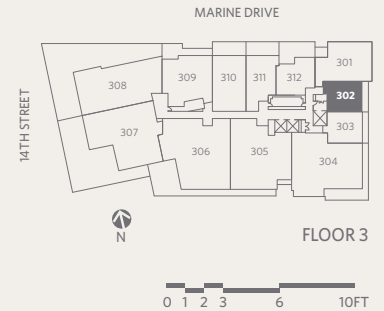

RESIDENCE 302
1 BEDROOM + 1 BATHROOM

GROSVENOR
AMBLESIDE

804 sf Living

134 sf Outdoor Living

- 1 Sub-Zero 30" integrated refrigerator with two freezer drawers
- 2 WOLF 30" gas cooktop, convection oven & stainless steel hood fan
- 3 WOLF 24" microwave
- 4 Miele 24" integrated dishwasher
- 5 Miele 24" ultra-high efficiency washer & dryer
- 6 Custom shoe closet
- 7 Custom walk-in closet