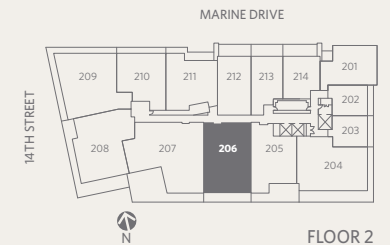

0 1 2 3 6 10FT

RESIDENCE 206
2 BEDROOMS + 3 BATHROOMS + DEN + FAMILY

GROSVENOR
AMBLESIDE

2,329 *sf* Living
299 *sf* Outdoor Living

- ❶ Sub-Zero 30" integrated refrigerator with two freezer drawers
- ❷ WOLF 36" gas cooktop & stainless steel hood fan
- ❸ WOLF 30" microwave, convection wall oven & warming drawer
- ❹ WOLF 30" steam oven, convection wall oven & warming drawer
- ❺ Sub-Zero 18" integrated wine fridge
- ❻ Miele 24" integrated dishwasher
- ❼ Miele 24" ultra-high efficiency washer & dryer
- ❽ Custom shoe closet
- ❾ Custom walk-in closet