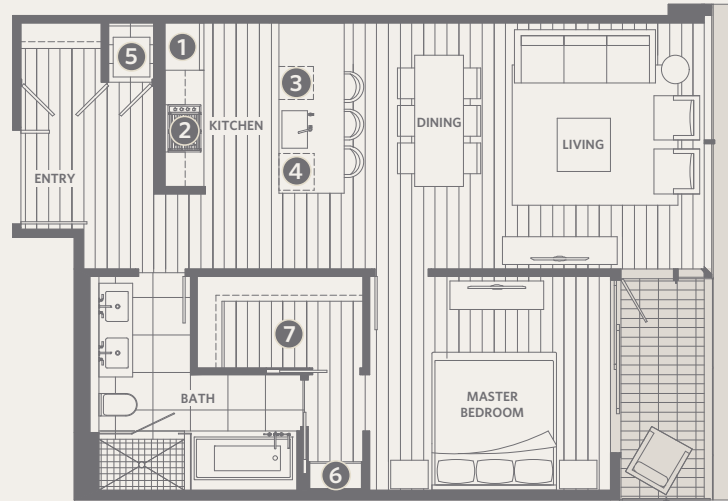

RESIDENCE 602
1 BEDROOM + 1 BATHROOM

GROSVENOR
AMBLESIDE

865 *sf Living*
68 *sf Outdoor Living*

- 1 Sub-Zero 30" integrated refrigerator with two freezer drawers
- 2 WOLF 30" gas cooktop, convection oven & stainless steel hood fan
- 3 WOLF 24" microwave
- 4 Miele 24" integrated dishwasher
- 5 Miele 24" ultra-high efficiency washer & dryer
- 6 Custom shoe closet
- 7 Custom walk-in closet