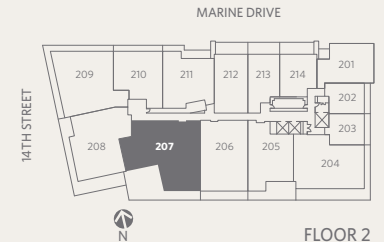

0 1 2 3 6 10FT

RESIDENCE 207
 3 BEDROOMS + 3 BATHROOMS + POWDER ROOM + FAMILY

GROSVENOR
 AMBLESIDE

3,095 *sf* Living
 1,016 *sf* Outdoor Living

- ❶ Sub-Zero 30" integrated refrigerator with two freezer drawers
- ❷ WOLF 36" gas cooktop & stainless steel hood fan
- ❸ WOLF 30" microwave, convection wall oven & warming drawer
- ❹ WOLF 30" steam oven, convection wall oven & warming drawer
- ❺ Sub-Zero 18" integrated wine fridge
- ❻ Miele 24" integrated dishwasher
- ❼ Miele 24" ultra-high efficiency washer & dryer
- ❽ Custom shoe closet
- ❾ Custom walk-in closet