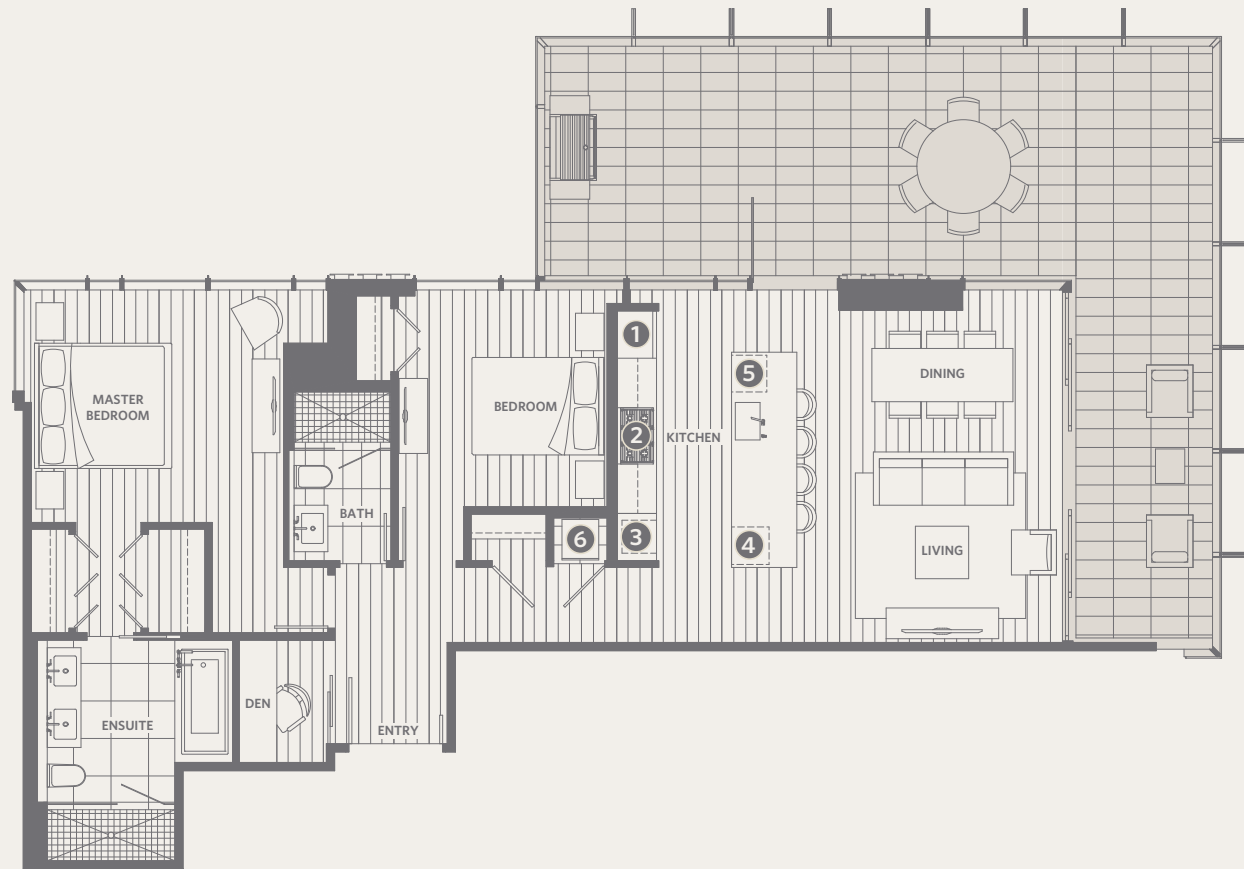

RESIDENCE 401
2 BEDROOMS + 2 BATHROOMS + DEN

GROSVENOR
AMBLESIDE

1,300 *sf Living*
591 *sf Outdoor Living*

- 1 Sub-Zero 30" integrated refrigerator with two freezer drawers
- 2 WOLF 36" gas cooktop & stainless steel hood fan
- 3 WOLF 30" convection wall oven, microwave and warming drawer
- 4 Sub-Zero 24" integrated undercounter wine fridge
- 5 Miele 24" integrated dishwasher
- 6 Miele 24" ultra-high efficiency washer & dryer