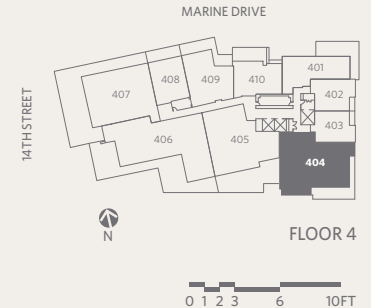

RESIDENCE 404
2 BEDROOMS + 2 BATHROOMS + POWDER ROOM + FAMILY

GROSVENOR
AMBLESIDE

2,725 *sf Living*
492 *sf Outdoor Living*

- ❶ Sub-Zero 30" integrated refrigerator with two freezer drawers
- ❷ WOLF 36" gas cooktop & stainless steel hood fan
- ❸ WOLF 30" microwave, convection wall oven & warming drawer
- ❹ WOLF 30" steam oven, convection wall oven & warming drawer
- ❺ Sub-Zero 18" integrated wine fridge
- ❻ Miele 24" integrated dishwasher
- ❼ Miele 24" ultra-high efficiency washer & dryer
- ❽ Custom shoe closet
- ❾ Custom walk-in closet