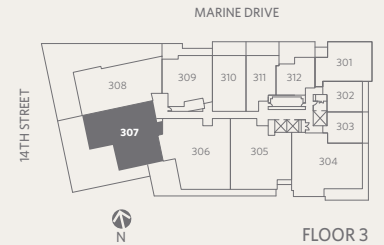

RESIDENCE 307
2 BEDROOMS + 2 BATHROOMS + POWDER ROOM + DEN + FAMILY

GROSVENOR
AMBLESIDE

2,641 *sf Living*
2,185 *sf Outdoor Living*

- ❶ Sub-Zero 30" integrated refrigerator with two freezer drawers
- ❷ WOLF 36" gas cooktop & stainless steel hood fan
- ❸ WOLF 30" microwave, convection wall oven & warming drawer
- ❹ WOLF 30" steam oven, convection wall oven & warming drawer
- ❺ Sub-Zero 18" integrated wine fridge
- ❻ Miele 24" integrated dishwasher
- ❼ Miele 24" ultra-high efficiency washer & dryer
- ❽ Custom shoe closet
- ❾ Custom walk-in closet