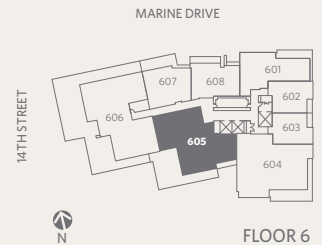

RESIDENCE 605
2 BEDROOMS + 2 BATHROOMS + POWDER ROOM + FAMILY

GROSVENOR
AMBLESIDE

2,527 *sf* Living
974 *sf* Outdoor Living

- ❶ Sub-Zero 30" integrated refrigerator with two freezer drawers
- ❷ WOLF 36" gas cooktop & stainless steel hood fan
- ❸ WOLF 30" microwave, convection wall oven & warming drawer
- ❹ WOLF 30" steam oven, convection wall oven & warming drawer
- ❺ Sub-Zero 24" integrated undercounter wine fridge
- ❻ Miele 24" integrated dishwasher
- ❼ Miele 24" ultra-high efficiency washer & dryer
- ❽ Custom shoe closet
- ❾ Custom walk-in closet