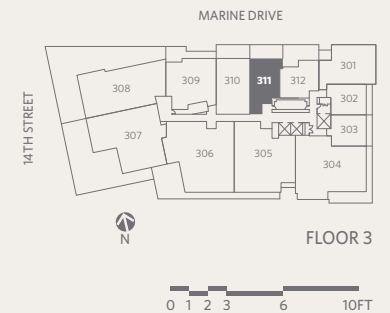

RESIDENCE 311
1 BEDROOM + 2 BATHROOMS

GROSVENOR
AMBLESIDE

1,031 *sf* Living
311 *sf* Outdoor Living

- 1 Sub-Zero 30" integrated refrigerator with two freezer drawers
- 2 WOLF 30" gas cooktop, convection oven & stainless steel hood fan
- 3 WOLF 24" microwave
- 4 Miele 24" integrated dishwasher
- 5 Miele 24" ultra-high efficiency washer & dryer
- 6 Custom shoe closet