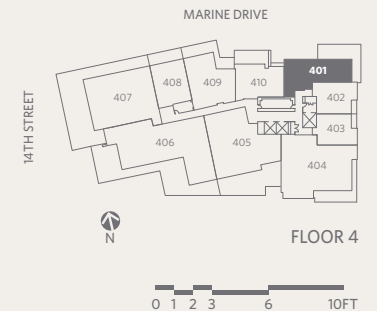

RESIDENCE 401
2 BEDROOMS + 2 BATHROOMS + DEN

GROSVENOR
AMBLESIDE

1,300 *sf Living*
591 *sf Outdoor Living*

- 1 Sub-Zero 30" integrated refrigerator with two freezer drawers
- 2 WOLF 36" gas cooktop & stainless steel hood fan
- 3 WOLF 30" convection wall oven, microwave and warming drawer
- 4 Sub-Zero 24" integrated undercounter wine fridge
- 5 Miele 24" integrated dishwasher
- 6 Miele 24" ultra-high efficiency washer & dryer