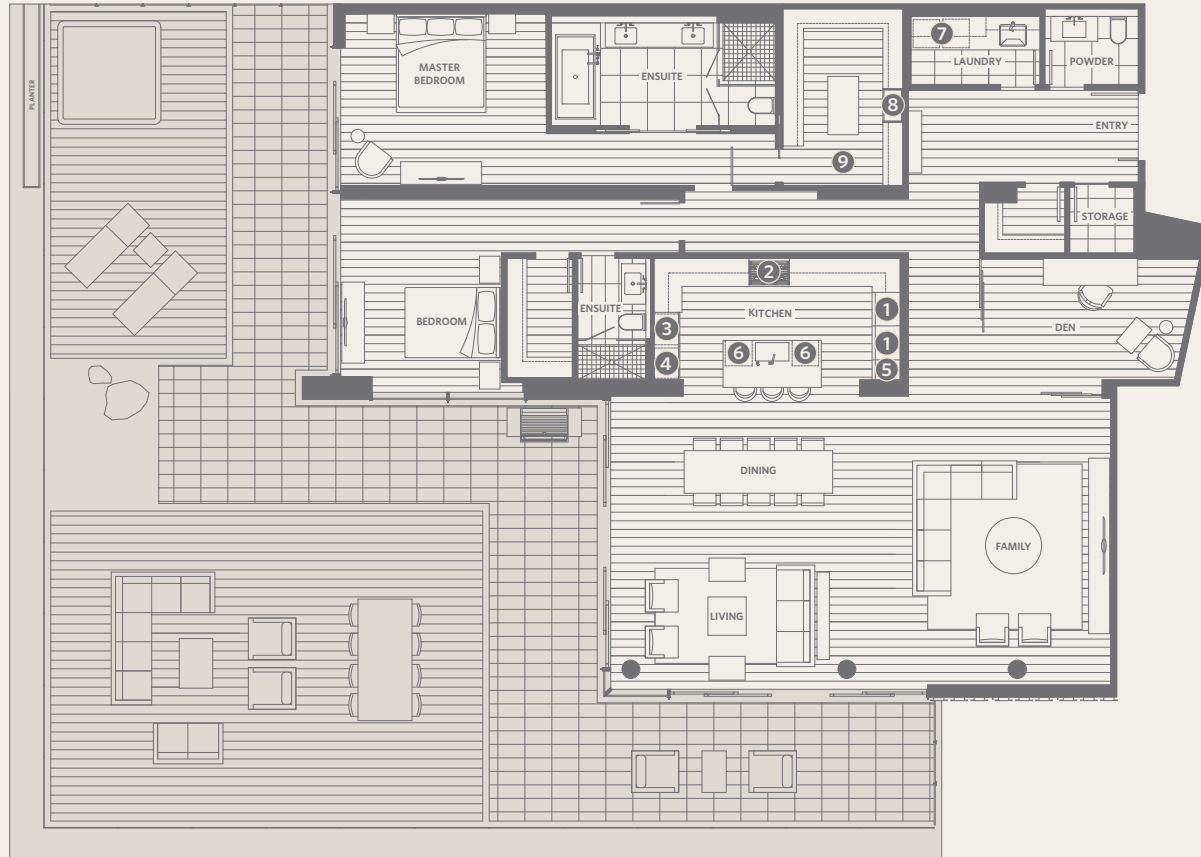

RESIDENCE 307
2 BEDROOMS + 2 BATHROOMS + POWDER ROOM + DEN + FAMILY

GROSVENOR
AMBLESIDE

2,641 *sf Living*
2,185 *sf Outdoor Living*

- ❶ Sub-Zero 30" integrated refrigerator with two freezer drawers
- ❷ WOLF 36" gas cooktop & stainless steel hood fan
- ❸ WOLF 30" microwave, convection wall oven & warming drawer
- ❹ WOLF 30" steam oven, convection wall oven & warming drawer
- ❺ Sub-Zero 18" integrated wine fridge
- ❻ Miele 24" integrated dishwasher
- ❼ Miele 24" ultra-high efficiency washer & dryer
- ❽ Custom shoe closet
- ❾ Custom walk-in closet