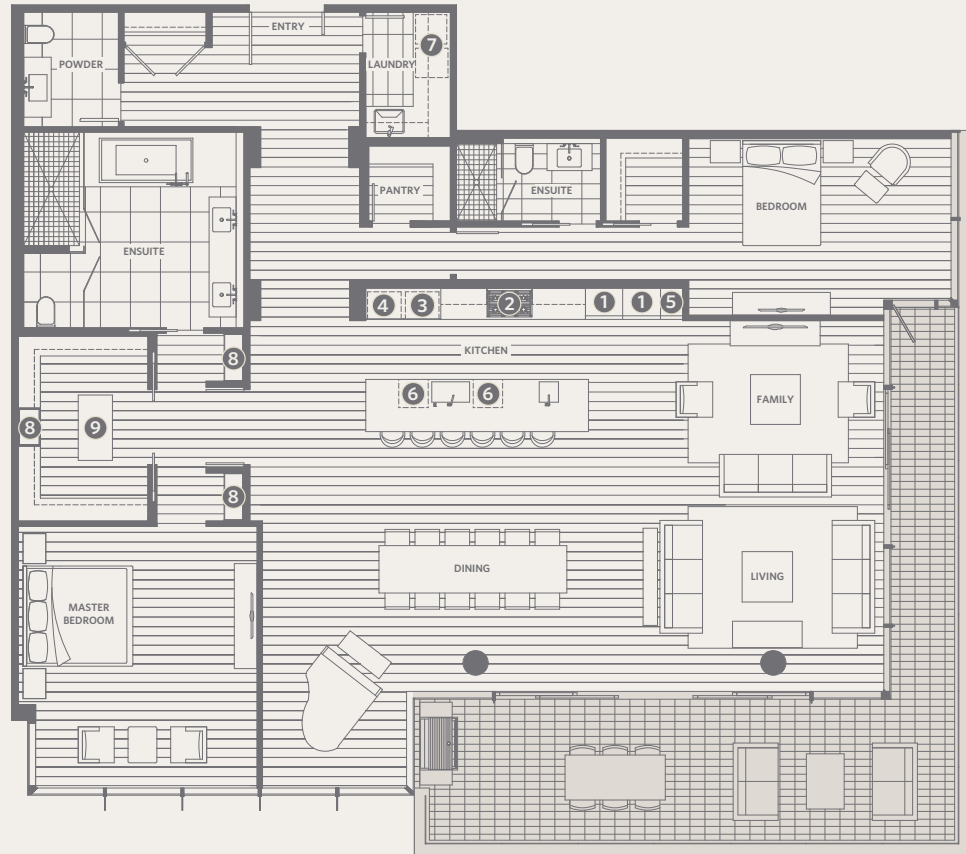

RESIDENCE 504
2 BEDROOMS + 2 BATHROOMS + POWDER ROOM + FAMILY

GROSVENOR
AMBLESIDE

2,725 *sf Living*
466 *sf Outdoor Living*

- ❶ Sub-Zero 30" integrated refrigerator with two freezer drawers
- ❷ WOLF 36" gas cooktop & stainless steel hood fan
- ❸ WOLF 30" microwave, convection wall oven & warming drawer
- ❹ WOLF 30" steam oven, convection wall oven & warming drawer
- ❺ Sub-Zero 18" integrated wine fridge
- ❻ Miele 24" integrated dishwasher
- ❼ Miele 24" ultra-high efficiency washer & dryer
- ❽ Custom shoe closet
- ❾ Custom walk-in closet