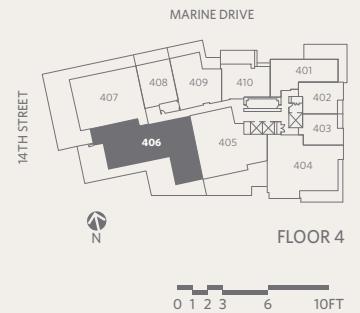

RESIDENCE 406
3 BEDROOMS + 3 BATHROOMS + POWDER ROOM + FAMILY

GROSVENOR
AMBLESIDE

3,204 *sf* Living
1,805 *sf* Outdoor Living

- ❶ Sub-Zero 30" integrated refrigerator with two freezer drawers
- ❷ WOLF 36" gas cooktop & stainless steel hood fan
- ❸ WOLF 30" microwave, convection wall oven & warming drawer
- ❹ WOLF 30" steam oven, convection wall oven & warming drawer
- ❺ Sub-Zero 18" integrated wine fridge
- ❻ Miele 24" integrated dishwasher
- ❼ Miele 24" ultra-high efficiency washer & dryer
- ❽ Custom shoe closet
- ❾ Custom walk-in closet