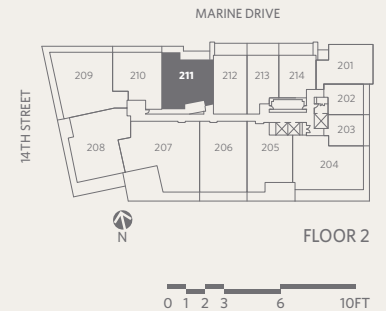

GROSVENOR
 AMBLESIDE

1,748 *sf* Living
 262 *sf* Outdoor Living

- 1 Sub-Zero 30" integrated refrigerator with two freezer drawers
- 2 WOLF 30" gas cooktop, convection oven & stainless steel hood fan
- 3 WOLF 24" microwave
- 4 Sub-Zero 24" integrated undercounter wine fridge
- 5 Miele 24" integrated dishwasher
- 6 Miele 24" ultra-high efficiency washer & dryer
- 7 Custom shoe closet
- 8 Custom walk-in closet