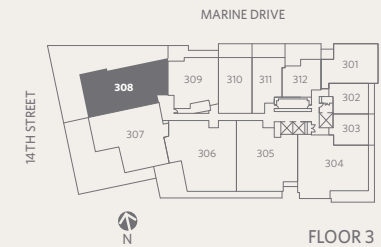

RESIDENCE 308
3 BEDROOMS + 3 BATHROOMS + FAMILY

GROSVENOR
AMBLESIDE

2,498 *sf Living*

2,755 *sf Outdoor Living*

- ❶ Sub-Zero 30" integrated refrigerator with two freezer drawers
- ❷ WOLF 36" gas cooktop & stainless steel hood fan
- ❸ WOLF 30" microwave, convection wall oven & warming drawer
- ❹ WOLF 30" steam oven, convection wall oven & warming drawer
- ❺ Sub-Zero 24" integrated undercounter wine fridge
- ❻ Miele 24" integrated dishwasher
- ❼ Miele 24" ultra-high efficiency washer & dryer
- ❽ Custom shoe closet
- ❾ Custom walk-in closet