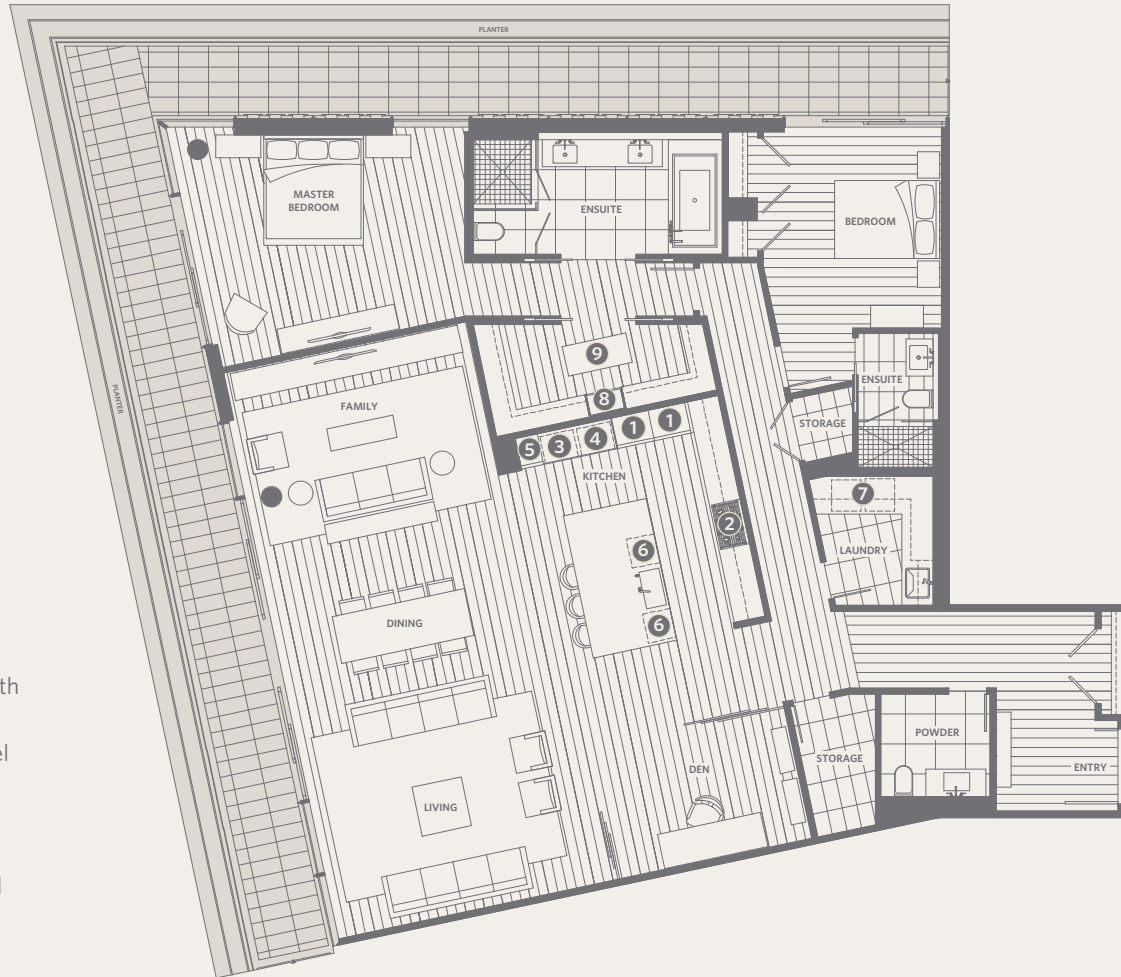

RESIDENCE 209
2 BEDROOMS + 2 BATHROOMS + POWDER ROOM + DEN + FAMILY

GROSVENOR
AMBLESIDE

2,580 *sf Living*
620 *sf Outdoor Living*

- ❶ Sub-Zero 30" integrated refrigerator with two freezer drawers
- ❷ WOLF 36" gas cooktop & stainless steel hood fan
- ❸ WOLF 30" microwave, convection wall oven & warming drawer
- ❹ WOLF 30" steam oven, convection wall oven & warming drawer
- ❺ Sub-Zero 18" integrated wine fridge
- ❻ Miele 24" integrated dishwasher
- ❼ Miele 24" ultra-high efficiency washer & dryer
- ❽ Custom shoe closet
- ❾ Custom walk-in closet