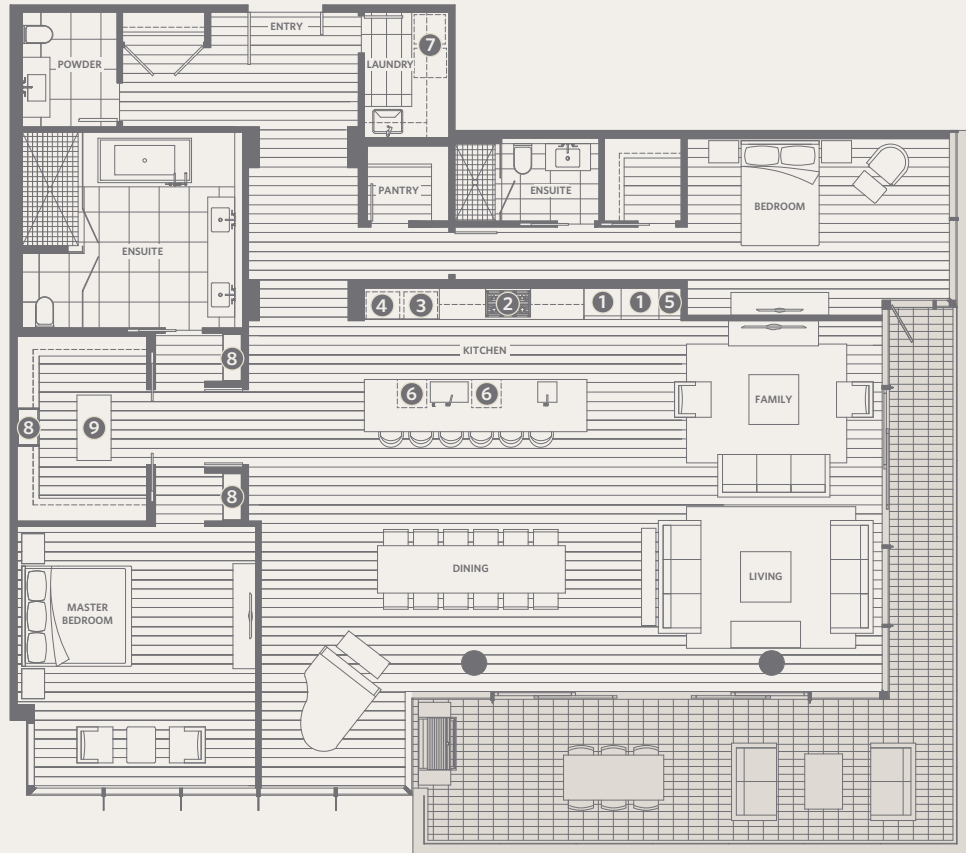

RESIDENCE 404
2 BEDROOMS + 2 BATHROOMS + POWDER ROOM + FAMILY

GROSVENOR
AMBLESIDE

2,725 *sf Living*
492 *sf Outdoor Living*

- ❶ Sub-Zero 30" integrated refrigerator with two freezer drawers
- ❷ WOLF 36" gas cooktop & stainless steel hood fan
- ❸ WOLF 30" microwave, convection wall oven & warming drawer
- ❹ WOLF 30" steam oven, convection wall oven & warming drawer
- ❺ Sub-Zero 18" integrated wine fridge
- ❻ Miele 24" integrated dishwasher
- ❼ Miele 24" ultra-high efficiency washer & dryer
- ❽ Custom shoe closet
- ❾ Custom walk-in closet