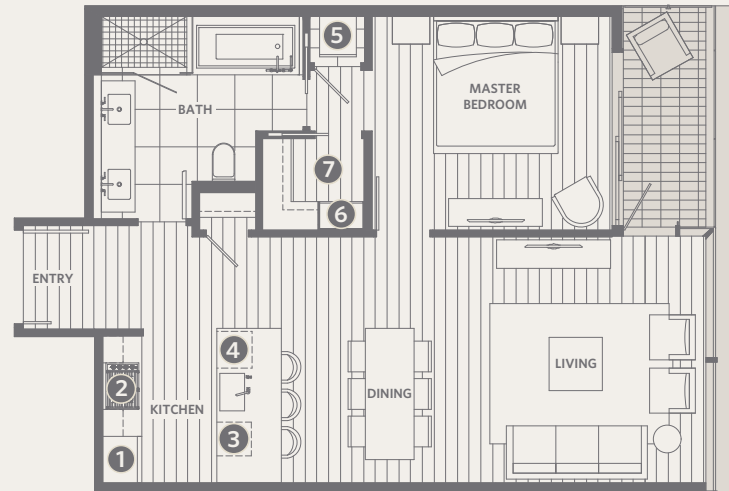

RESIDENCE 603
1 BEDROOM + 1 BATHROOM

GROSVENOR
AMBLESIDE

841 *sf Living*

68 *sf Outdoor Living*

- 1 Sub-Zero 30" integrated refrigerator with two freezer drawers
- 2 WOLF 30" gas cooktop, convection oven & stainless steel hood fan
- 3 WOLF 24" microwave
- 4 Miele 24" integrated dishwasher
- 5 Miele 24" ultra-high efficiency washer & dryer
- 6 Custom shoe closet
- 7 Custom walk-in closet