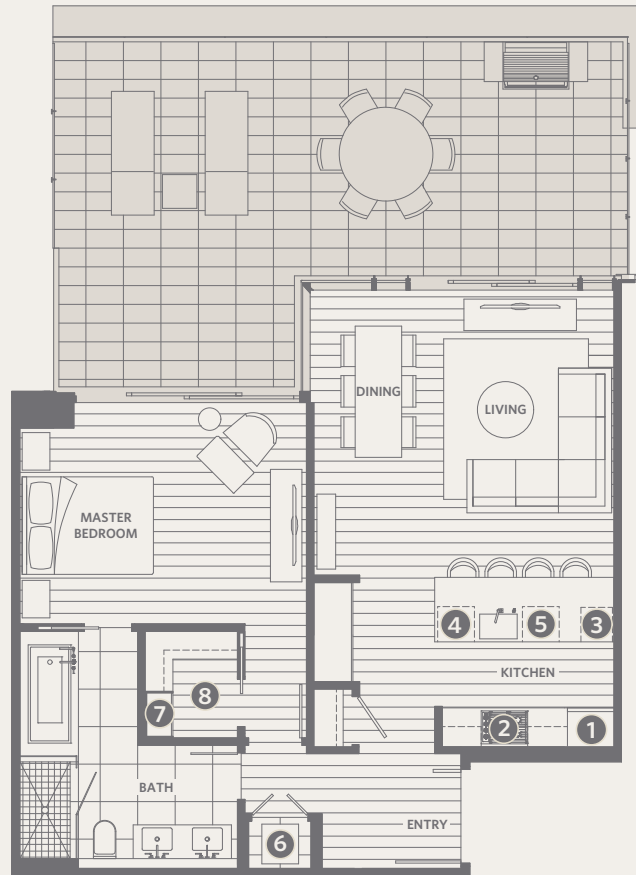

RESIDENCE 312
1 BEDROOM + 1 BATHROOM

GROSVENOR
AMBLESIDE

897 *sf Living*
477 *sf Outdoor Living*

- ❶ Sub-Zero 30" integrated refrigerator with two freezer drawers
- ❷ WOLF 30" gas cooktop, convection oven & stainless steel hood fan
- ❸ WOLF 24" microwave
- ❹ Sub-Zero 24" integrated undercounter wine fridge
- ❺ Miele 24" integrated dishwasher
- ❻ Miele 24" ultra-high efficiency washer & dryer
- ❼ Custom shoe closet
- ❽ Custom walk-in closet