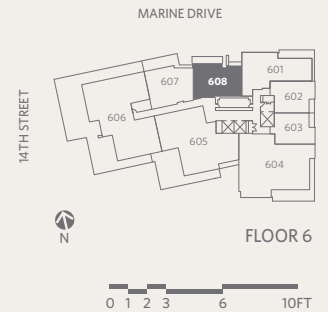

RESIDENCE 608
2 BEDROOMS + 2 BATHROOMS

GROSVENOR
AMBLESIDE

1,139 *sf Living*
162 *sf Outdoor Living*

- ❶ Sub-Zero 30" integrated refrigerator with two freezer drawers
- ❷ WOLF 30" gas cooktop, convection oven & stainless steel hood fan
- ❸ WOLF 24" microwave
- ❹ Miele 24" integrated dishwasher
- ❺ Miele 24" ultra-high efficiency washer & dryer
- ❻ Custom shoe closet
- ❼ Custom walk-in closet