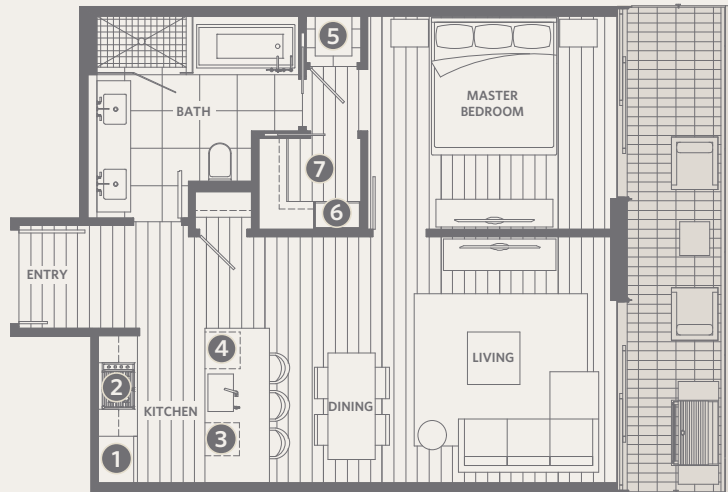

RESIDENCE 303
1 BEDROOM + 1 BATHROOM

GROSVENOR
AMBLESIDE

783 sf Living

136 sf Outdoor Living

1. 1 Sub-Zero 30" integrated refrigerator with two freezer drawers
2. 2 WOLF 30" gas cooktop, convection oven & stainless steel hood fan
3. 3 WOLF 24" microwave
4. 4 Miele 24" integrated dishwasher
5. 5 Miele 24" ultra-high efficiency washer & dryer
6. 6 Custom shoe closet
7. 7 Custom walk-in closet