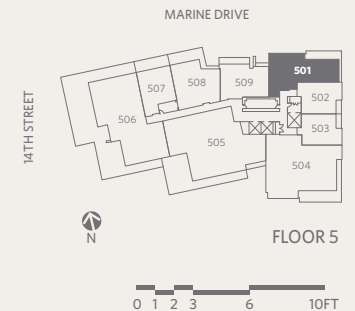

RESIDENCE 501
2 BEDROOMS + 2 BATHROOMS

GROSVENOR
AMBLESIDE

1,492 *sf* Living
268 *sf* Outdoor Living

- 1 Sub-Zero 36" integrated refrigerator with two freezer drawers
- 2 WOLF 36" gas cooktop & stainless steel hood fan
- 3 WOLF 30" convection wall oven, microwave and warming drawer
- 4 Sub-Zero 24" integrated undercounter wine fridge
- 5 Miele 24" integrated dishwasher
- 6 Miele 24" ultra-high efficiency washer & dryer
- 7 Custom shoe closet
- 8 Custom walk-in closet