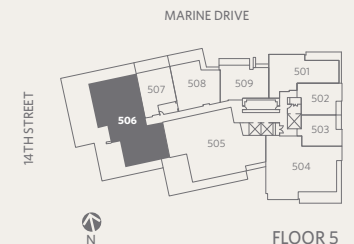

RESIDENCE 506
3 BEDROOMS + 3 BATHROOMS + POWDER ROOM + FAMILY

GROSVENOR
AMBLESIDE

2,935 *sf Living*
2,620 *sf Outdoor Living*

- 1 Sub-Zero 30" integrated refrigerator with two freezer drawers
- 2 WOLF 36" gas cooktop & stainless steel hood fan
- 3 WOLF 30" microwave, convection wall oven & warming drawer
- 4 WOLF 30" steam oven, convection wall oven & warming drawer
- 5 Sub-Zero 18" integrated wine fridge
- 6 Miele 24" integrated dishwasher
- 7 Miele 24" ultra-high efficiency washer & dryer
- 8 Custom shoe closet
- 9 Custom walk-in closet

0 1 2 3 6 10FT