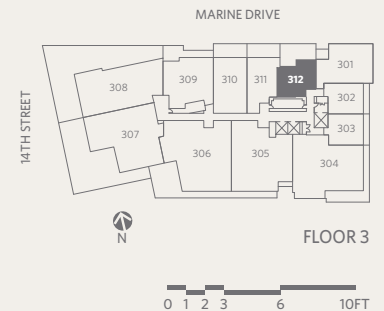

RESIDENCE 312
1 BEDROOM + 1 BATHROOM

GROSVENOR
AMBLESIDE

897 *sf Living*
477 *sf Outdoor Living*

- ❶ Sub-Zero 30" integrated refrigerator with two freezer drawers
- ❷ WOLF 30" gas cooktop, convection oven & stainless steel hood fan
- ❸ WOLF 24" microwave
- ❹ Sub-Zero 24" integrated undercounter wine fridge
- ❺ Miele 24" integrated dishwasher
- ❻ Miele 24" ultra-high efficiency washer & dryer
- ❼ Custom shoe closet
- ❽ Custom walk-in closet