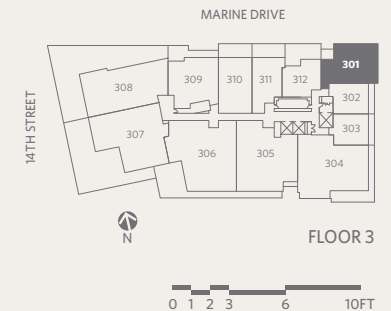

RESIDENCE 301
2 BEDROOMS + 2 BATHROOMS

GROSVENOR
AMBLESIDE

1,447 *sf* Living
87 *sf* Outdoor Living

- 1 Sub-Zero 30" integrated refrigerator with two freezer drawers
- 2 WOLF 30" gas cooktop, convection oven & stainless steel hood fan
- 3 WOLF 24" microwave
- 4 Sub-Zero 24" integrated undercounter wine fridge
- 5 Miele 24" integrated dishwasher
- 6 Miele 24" ultra-high efficiency washer & dryer
- 7 Custom shoe closet
- 8 Custom walk-in closet