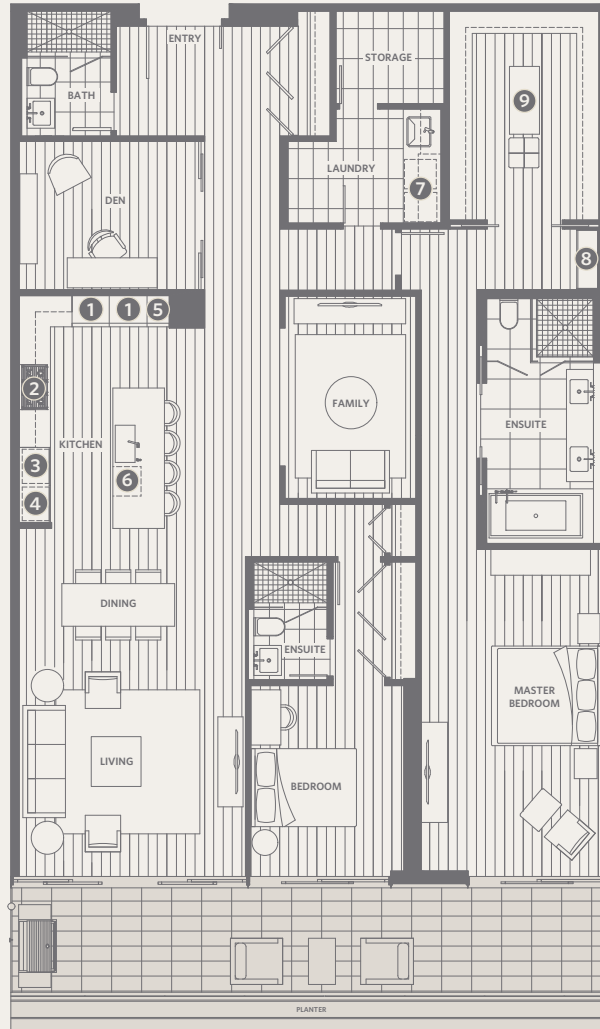

RESIDENCE 205
2 BEDROOMS + 3 BATHROOMS + DEN

GROSVENOR
AMBLESIDE

1,822 sf Living
485 sf Outdoor Living

- ❶ Sub-Zero 36" integrated refrigerator with two freezer drawers
- ❷ WOLF 36" gas cooktop & stainless steel hood fan
- ❸ WOLF 30" convection wall oven, microwave & warming drawer
- ❹ Sub-Zero 18" integrated wine fridge
- ❺ Miele 24" integrated dishwasher
- ❻ Miele 24" ultra-high efficiency washer & dryer
- ❼ Custom shoe closet
- ❽ Custom walk-in closet

0 1 2 3 6 10FT

RESIDENCE 206
2 BEDROOMS + 3 BATHROOMS + DEN + FAMILY

GROSVENOR
AMBLESIDE

2,329 *sf* Living
299 *sf* Outdoor Living

- ❶ Sub-Zero 30" integrated refrigerator with two freezer drawers
- ❷ WOLF 36" gas cooktop & stainless steel hood fan
- ❸ WOLF 30" microwave, convection wall oven & warming drawer
- ❹ WOLF 30" steam oven, convection wall oven & warming drawer
- ❺ Sub-Zero 18" integrated wine fridge
- ❻ Miele 24" integrated dishwasher
- ❼ Miele 24" ultra-high efficiency washer & dryer
- ❽ Custom shoe closet
- ❾ Custom walk-in closet