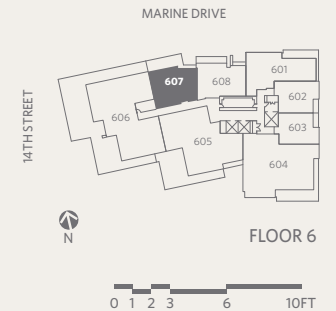

RESIDENCE 607
2 BEDROOMS + 2 BATHROOMS

GROSVENOR
AMBLESIDE

1,162 *sf Living*
312 *sf Outdoor Living*

- 1 Sub-Zero 30" integrated refrigerator with two freezer drawers
- 2 WOLF 30" gas cooktop, convection oven & stainless steel hood fan
- 3 WOLF 24" microwave
- 4 Sub-Zero 18" integrated wine fridge
- 5 Miele 24" integrated dishwasher
- 6 Miele 24" ultra-high efficiency washer & dryer
- 7 Custom shoe closet
- 8 Custom walk-in closet