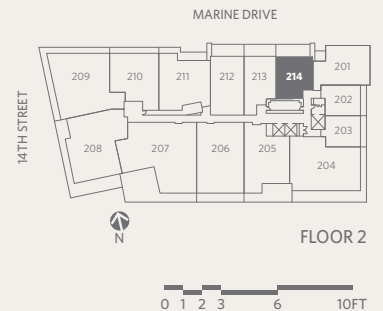

RESIDENCE 214
1 BEDROOM + 1 BATHROOM + POWDER ROOM + DEN

GROSVENOR
AMBLESIDE

1,065 sf Living
295 sf Outdoor Living

- ❶ Sub-Zero 30" integrated refrigerator with two freezer drawers
- ❷ WOLF 30" gas cooktop, convection oven & stainless steel hood fan
- ❸ WOLF 24" microwave
- ❹ Sub-Zero 24" integrated undercounter wine fridge
- ❺ Miele 24" integrated dishwasher
- ❻ Miele 24" ultra-high efficiency washer & dryer
- ❼ Custom shoe closet
- ❽ Custom walk-in closet