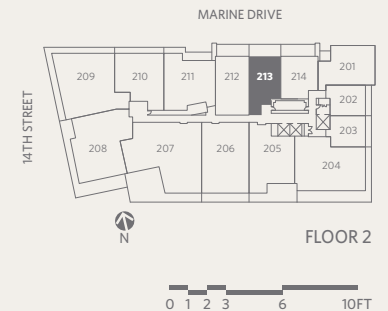

GROSVENOR
AMBLESIDE

1,108 sf Living
270 sf Outdoor Living

- 1 Sub-Zero 30" integrated refrigerator with two freezer drawers
- 2 WOLF 36" gas cooktop & stainless steel hood fan
- 3 WOLF 30" microwave, convection wall oven & warming drawer
- 4 Sub-Zero 18" integrated wine fridge
- 5 Miele 24" integrated dishwasher
- 6 Miele 24" ultra-high efficiency washer & dryer