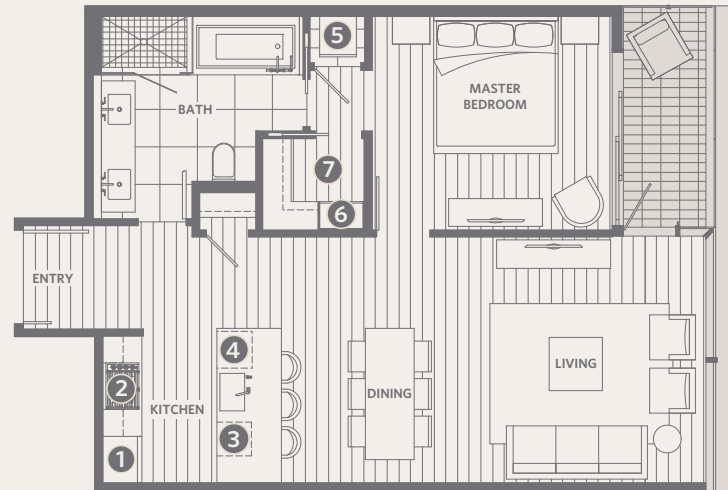

RESIDENCE 501
2 BEDROOMS + 2 BATHROOMS

GROSVENOR
AMBLESIDE

1,492 *sf* Living
268 *sf* Outdoor Living

- 1 Sub-Zero 36" integrated refrigerator with two freezer drawers
- 2 WOLF 36" gas cooktop & stainless steel hood fan
- 3 WOLF 30" convection wall oven, microwave and warming drawer
- 4 Sub-Zero 24" integrated undercounter wine fridge
- 5 Miele 24" integrated dishwasher
- 6 Miele 24" ultra-high efficiency washer & dryer
- 7 Custom shoe closet
- 8 Custom walk-in closet

RESIDENCE 502
1 BEDROOM + 1 BATHROOM

GROSVENOR
AMBLESIDE

865 *sf Living*
68 *sf Outdoor Living*

- 1 Sub-Zero 30" integrated refrigerator with two freezer drawers
- 2 WOLF 30" gas cooktop, convection oven & stainless steel hood fan
- 3 WOLF 24" microwave
- 4 Miele 24" integrated dishwasher
- 5 Miele 24" ultra-high efficiency washer & dryer
- 6 Custom shoe closet
- 7 Custom walk-in closet

RESIDENCE 503
1 BEDROOM + 1 BATHROOM

GROSVENOR
AMBLESIDE

841 *sf Living*
68 *sf Outdoor Living*

- 1 Sub-Zero 30" integrated refrigerator with two freezer drawers
- 2 WOLF 30" gas cooktop, convection oven & stainless steel hood fan
- 3 WOLF 24" microwave
- 4 Miele 24" integrated dishwasher
- 5 Miele 24" ultra-high efficiency washer & dryer
- 6 Custom shoe closet
- 7 Custom walk-in closet