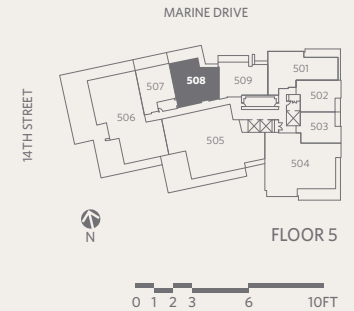

RESIDENCE 509
2 BEDROOMS + 2 BATHROOMS

GROSVENOR
AMBLESIDE

1,139 *sf Living*
162 *sf Outdoor Living*

- ❶ Sub-Zero 30" integrated refrigerator with two freezer drawers
- ❷ WOLF 30" gas cooktop, convection oven & stainless steel hood fan
- ❸ WOLF 24" microwave
- ❹ Miele 24" integrated dishwasher
- ❺ Miele 24" ultra-high efficiency washer & dryer
- ❻ Custom shoe closet
- ❼ Custom walk-in closet