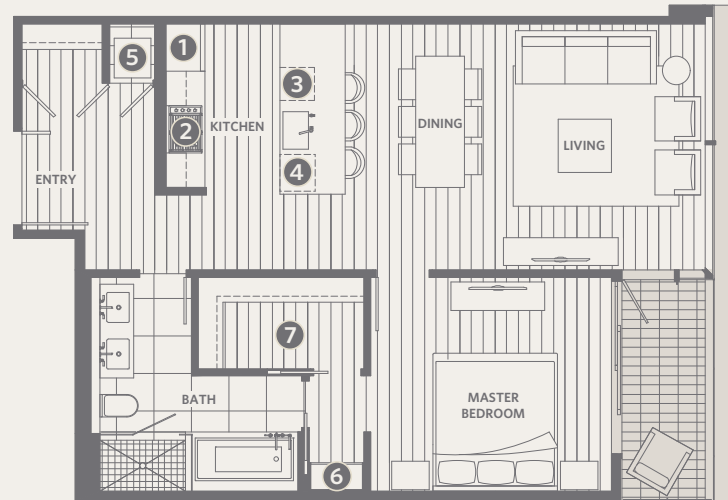

RESIDENCE 502
1 BEDROOM + 1 BATHROOM

GROSVENOR
AMBLESIDE

865 *sf Living*
68 *sf Outdoor Living*

- 1 Sub-Zero 30" integrated refrigerator with two freezer drawers
- 2 WOLF 30" gas cooktop, convection oven & stainless steel hood fan
- 3 WOLF 24" microwave
- 4 Miele 24" integrated dishwasher
- 5 Miele 24" ultra-high efficiency washer & dryer
- 6 Custom shoe closet
- 7 Custom walk-in closet