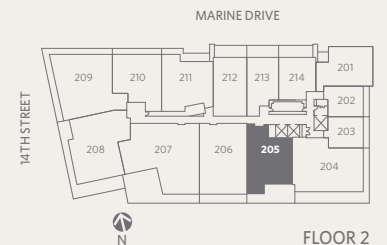

RESIDENCE 205
2 BEDROOMS + 3 BATHROOMS + DEN

GROSVENOR
AMBLESIDE

1,822 sf Living
485 sf Outdoor Living

- ❶ Sub-Zero 36" integrated refrigerator with two freezer drawers
- ❷ WOLF 36" gas cooktop & stainless steel hood fan
- ❸ WOLF 30" convection wall oven, microwave & warming drawer
- ❹ Sub-Zero 18" integrated wine fridge
- ❺ Miele 24" integrated dishwasher
- ❻ Miele 24" ultra-high efficiency washer & dryer
- ❼ Custom shoe closet
- ❽ Custom walk-in closet