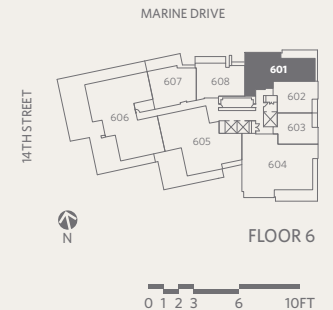

RESIDENCE 601
2 BEDROOMS + 2 BATHROOMS

GROSVENOR
AMBLESIDE

1,492 *sf* Living
288 *sf* Outdoor Living

- 1 Sub-Zero 36" integrated refrigerator with two freezer drawers
- 2 WOLF 36" gas cooktop & stainless steel hood fan
- 3 WOLF 30" convection wall oven, microwave and warming drawer
- 4 Sub-Zero 24" integrated undercounter wine fridge
- 5 Miele 24" integrated dishwasher
- 6 Miele 24" ultra-high efficiency washer & dryer
- 7 Custom shoe closet
- 8 Custom walk-in closet