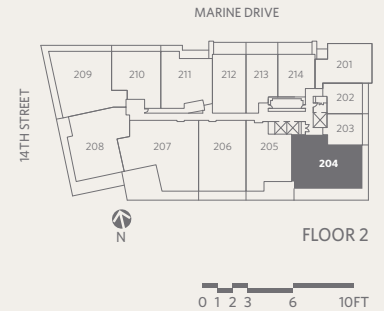

RESIDENCE 204
2 BEDROOMS + 2 BATHROOMS + POWDER ROOM + FAMILY

GROSVENOR
AMBLESIDE

2,399 *sf Living*
763 *sf Outdoor Living*

- ❶ Sub-Zero 30" integrated refrigerator with two freezer drawers
- ❷ WOLF 36" gas cooktop & stainless steel hood fan
- ❸ WOLF 30" microwave, convection wall oven & warming drawer
- ❹ WOLF 30" steam oven, convection wall oven & warming drawer
- ❺ Sub-Zero 18" integrated wine fridge
- ❻ Miele 24" integrated dishwasher
- ❼ Miele 24" ultra-high efficiency washer & dryer
- ❽ Custom shoe closet
- ❾ Custom walk-in closet