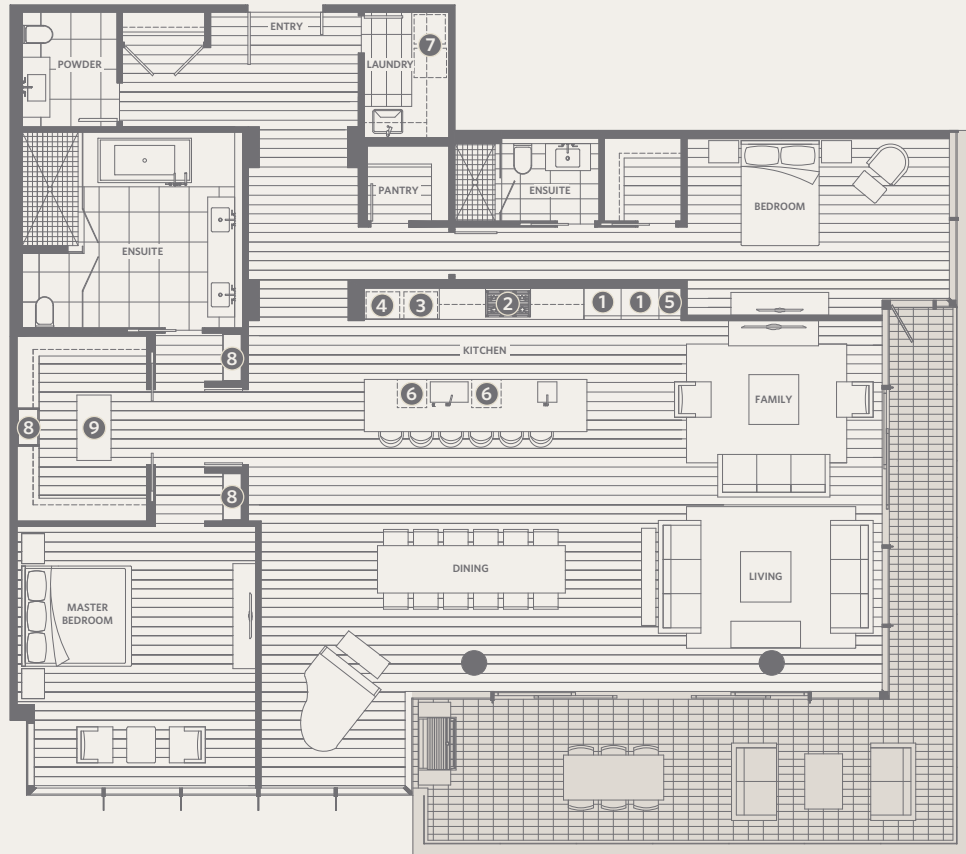

RESIDENCE 604
2 BEDROOMS + 2 BATHROOMS + POWDER ROOM + FAMILY

GROSVENOR
AMBLESIDE

2,725 *sf* Living
493 *sf* Outdoor Living

- 1 Sub-Zero 30" integrated refrigerator with two freezer drawers
- 2 WOLF 36" gas cooktop & stainless steel hood fan
- 3 WOLF 30" microwave, convection wall oven & warming drawer
- 4 WOLF 30" steam oven, convection wall oven & warming drawer
- 5 Sub-Zero 18" integrated wine fridge
- 6 Miele 24" integrated dishwasher
- 7 Miele 24" ultra-high efficiency washer & dryer
- 8 Custom shoe closet
- 9 Custom walk-in closet