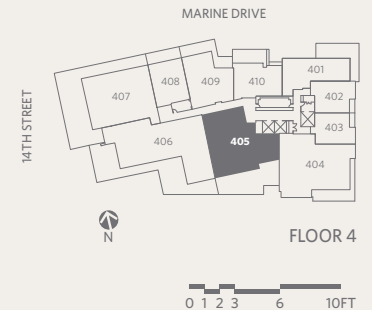

RESIDENCE 405
2 BEDROOMS + 2 BATHROOMS + POWDER ROOM + FAMILY

GROSVENOR
AMBLESIDE

2,547 *sf* Living
960 *sf* Outdoor Living

- ❶ Sub-Zero 30" integrated refrigerator with two freezer drawers
- ❷ WOLF 36" gas cooktop & stainless steel hood fan
- ❸ WOLF 30" microwave, convection wall oven & warming drawer
- ❹ WOLF 30" steam oven, convection wall oven & warming drawer
- ❺ Sub-Zero 18" integrated wine fridge
- ❻ Miele 24" integrated dishwasher
- ❼ Miele 24" ultra-high efficiency washer & dryer
- ❽ Custom shoe closet
- ❾ Custom walk-in closet