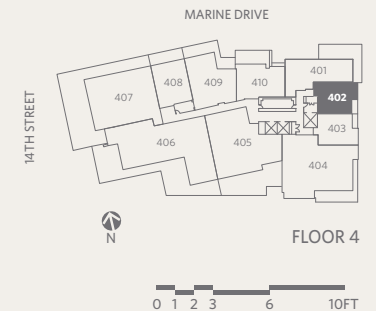

RESIDENCE 402
1 BEDROOM + 1 BATHROOM

GROSVENOR
AMBLESIDE

866 *sf Living*
67 *sf Outdoor Living*

- 1 Sub-Zero 30" integrated refrigerator with two freezer drawers
- 2 WOLF 30" gas cooktop, convection oven & stainless steel hood fan
- 3 WOLF 24" microwave
- 4 Miele 24" integrated dishwasher
- 5 Miele 24" ultra-high efficiency washer & dryer
- 6 Custom shoe closet
- 7 Custom walk-in closet