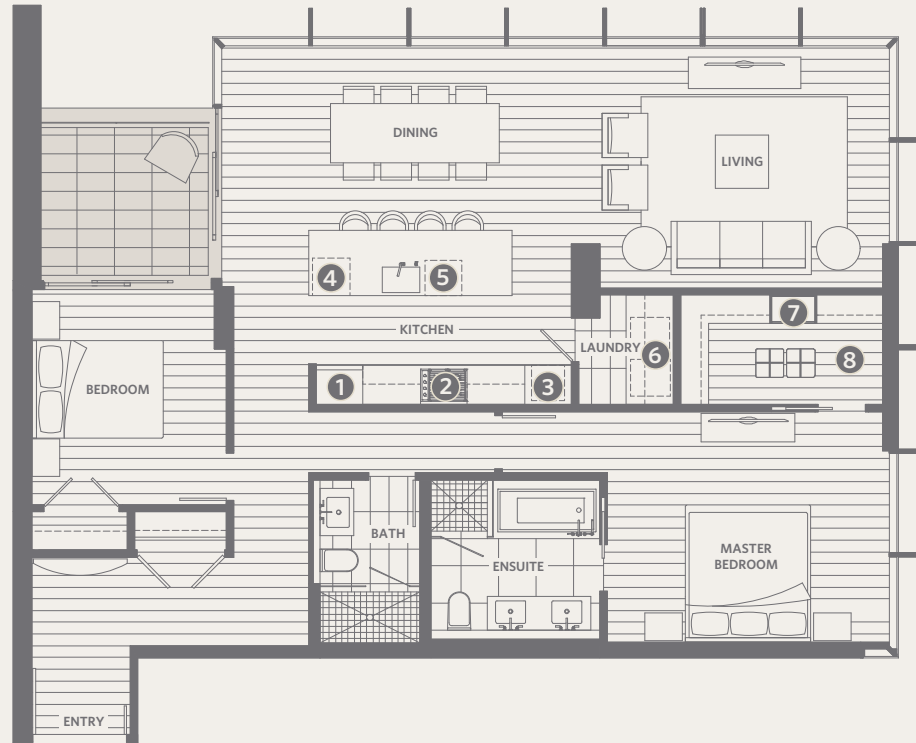

RESIDENCE 201
2 BEDROOMS + 2 BATHROOMS

GROSVENOR
AMBLESIDE

1,440 *sf Living*
77 *sf Outdoor Living*

- 1 Sub-Zero 30" integrated refrigerator with two freezer drawers
- 2 WOLF 30" gas cooktop, convection oven & stainless steel hood fan
- 3 WOLF 24" microwave
- 4 Sub-Zero 24" integrated undercounter wine fridge
- 5 Miele 24" integrated dishwasher
- 6 Miele 24" ultra-high efficiency washer & dryer
- 7 Custom shoe closet
- 8 Custom walk-in closet