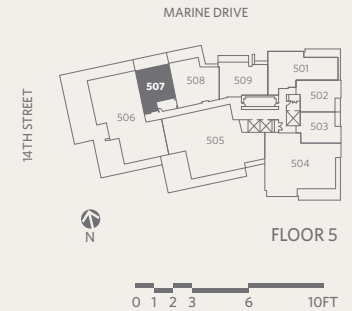

0 1 2 3 6 10FT

RESIDENCE 507
1 BEDROOM + 1 BATHROOM + POWDER ROOM

GROSVENOR
AMBLESIDE

939 *sf Living*

265 *sf Outdoor Living*

- 1 Sub-Zero 30" integrated refrigerator with two freezer drawers
- 2 WOLF 30" gas cooktop, convection oven & stainless steel hood fan
- 3 WOLF 24" microwave
- 4 Miele 24" integrated dishwasher
- 5 Miele 24" ultra-high efficiency washer & dryer