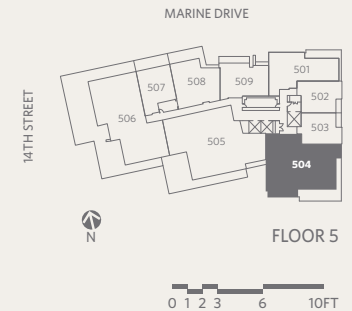

RESIDENCE 504
2 BEDROOMS + 2 BATHROOMS + POWDER ROOM + FAMILY

GROSVENOR
AMBLESIDE

2,725 *sf Living*
466 *sf Outdoor Living*

- ❶ Sub-Zero 30" integrated refrigerator with two freezer drawers
- ❷ WOLF 36" gas cooktop & stainless steel hood fan
- ❸ WOLF 30" microwave, convection wall oven & warming drawer
- ❹ WOLF 30" steam oven, convection wall oven & warming drawer
- ❺ Sub-Zero 18" integrated wine fridge
- ❻ Miele 24" integrated dishwasher
- ❼ Miele 24" ultra-high efficiency washer & dryer
- ❽ Custom shoe closet
- ❾ Custom walk-in closet