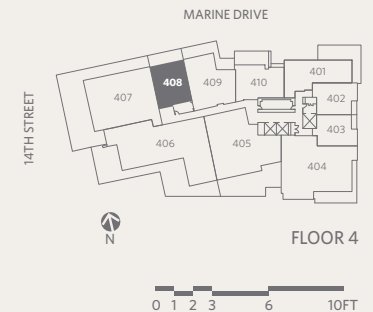

RESIDENCE 408
1 BEDROOM + 1 BATHROOM + POWDER ROOM + DEN

GROSVENOR
AMBLESIDE

1,030 sf Living
265 sf Outdoor Living

- ❶ Sub-Zero 30" integrated refrigerator with two freezer drawers
- ❷ WOLF 36" gas cooktop & stainless steel hood fan
- ❸ WOLF 30" microwave, convection wall oven, and warming drawer
- ❹ Sub-Zero 18" integrated wine fridge
- ❺ Miele 24" integrated dishwasher
- ❻ Miele 24" ultra-high efficiency washer & dryer
- ❼ Custom shoe closet
- ❽ Custom walk-in closet