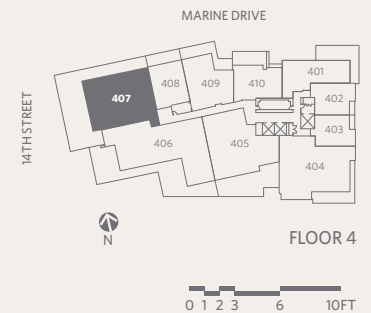

RESIDENCE 407
2 BEDROOMS + 2 BATHROOMS + POWDER ROOM + DEN + FAMILY

GROSVENOR
AMBLESIDE

2,482 *sf Living*
2,013 *sf Outdoor Living*

- ❶ Sub-Zero 30" integrated refrigerator with two freezer drawers
- ❷ WOLF 36" gas cooktop & stainless steel hood fan
- ❸ WOLF 30" microwave, convection wall oven & warming drawer
- ❹ WOLF 30" steam oven, convection wall oven & warming drawer
- ❺ Sub-Zero 18" integrated wine fridge
- ❻ Miele 24" integrated dishwasher
- ❼ Miele 24" ultra-high efficiency washer & dryer
- ❽ Custom shoe closet
- ❾ Custom walk-in closet