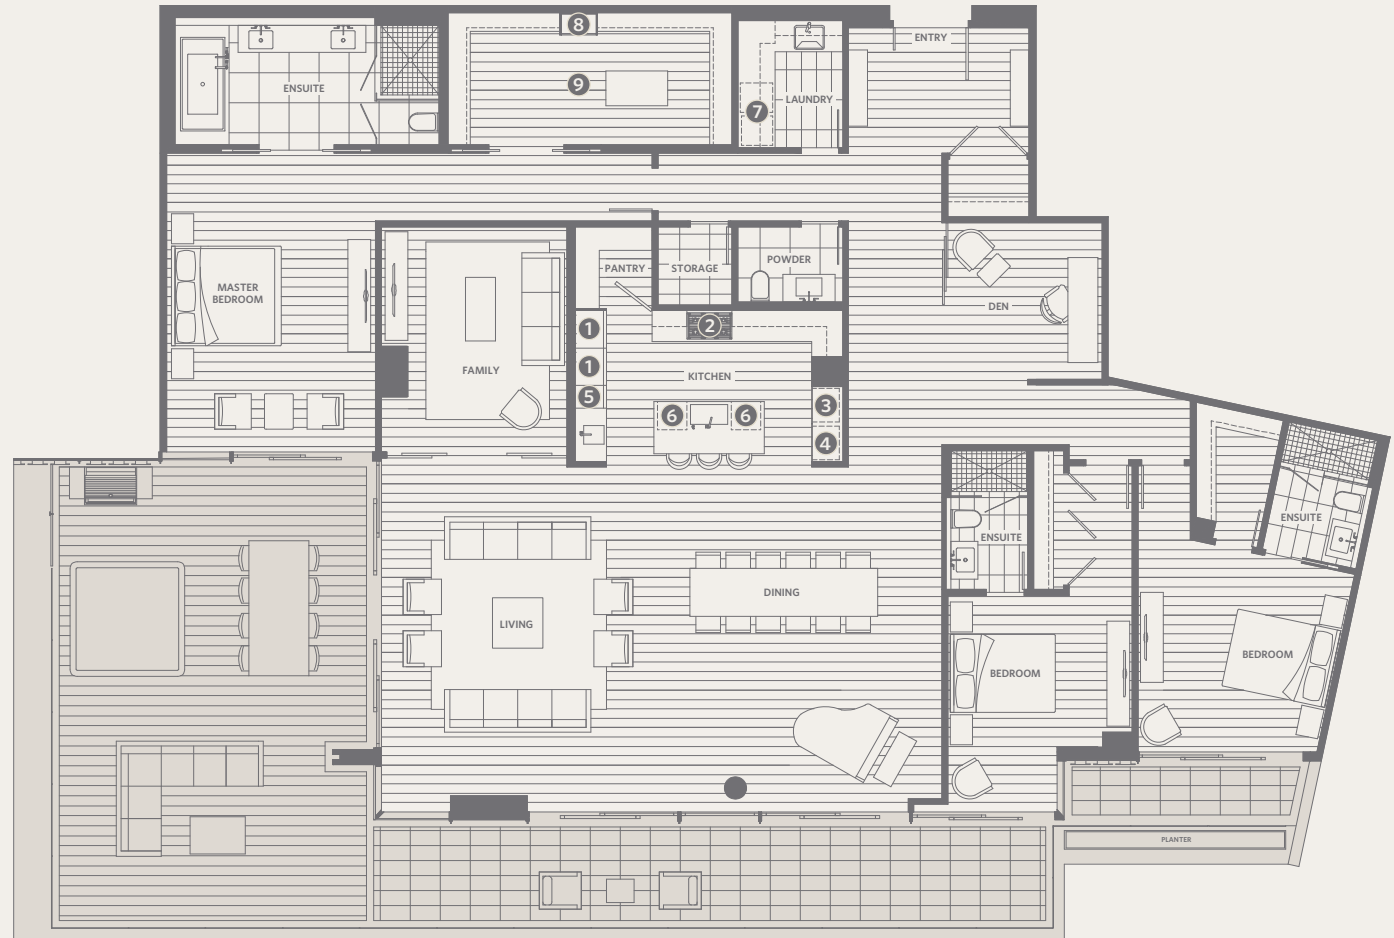

RESIDENCE 505
3 BEDROOMS + 3 BATHROOMS + POWDER ROOM + FAMILY + DEN

GROSVENOR
AMBLESIDE

3,413 *sf* Living
1,072 *sf* Outdoor Living

- ❶ Sub-Zero 30" integrated refrigerator with two freezer drawers
- ❷ WOLF 36" gas cooktop & stainless steel hood fan
- ❸ WOLF 30" microwave, convection wall oven & warming drawer
- ❹ WOLF 30" steam oven, convection wall oven & warming drawer
- ❺ Sub-Zero 18" integrated wine fridge
- ❻ Miele 24" integrated dishwasher
- ❼ Miele 24" ultra-high efficiency washer & dryer
- ❽ Custom shoe closet
- ❾ Custom walk-in closet