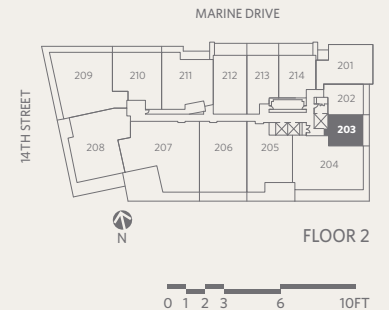

RESIDENCE 203
1 BEDROOM + 1 BATHROOM

GROSVENOR
AMBLESIDE

784 *sf Living*

136 *sf Outdoor Living*

- 1 Sub-Zero 30" integrated refrigerator with two freezer drawers
- 2 WOLF 30" gas cooktop, convection oven & stainless steel hood fan
- 3 WOLF 24" microwave
- 4 Miele 24" integrated dishwasher
- 5 Miele 24" ultra-high efficiency washer & dryer
- 6 Custom shoe closet
- 7 Custom walk-in closet