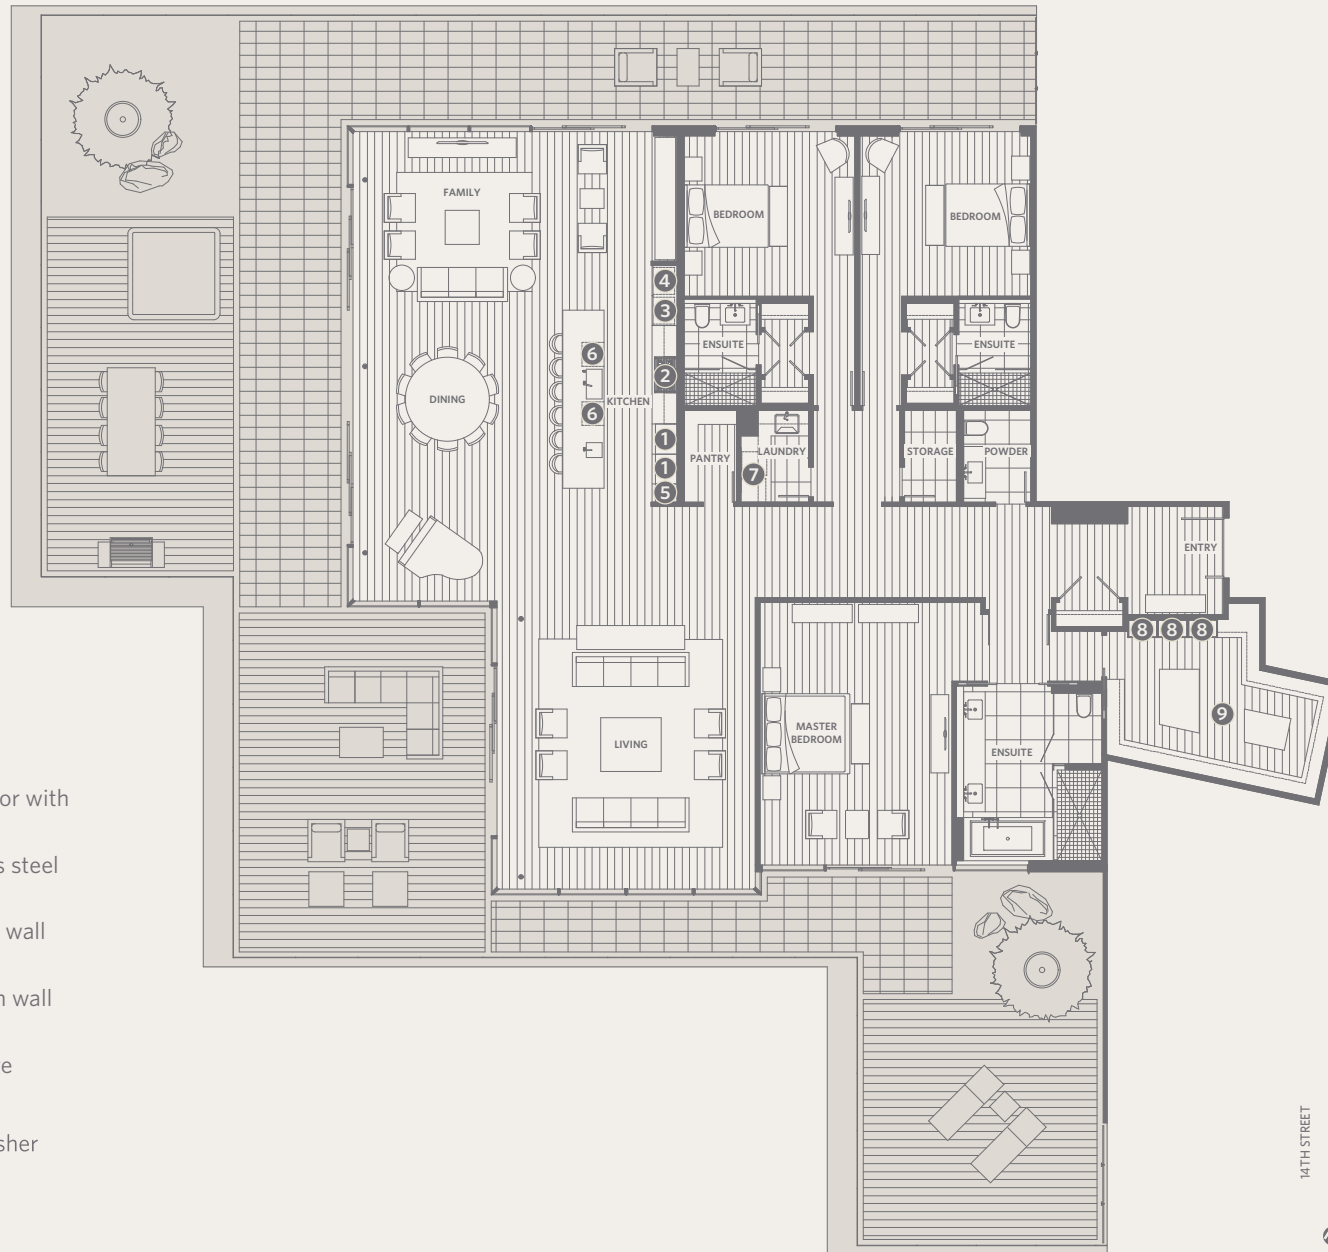

RESIDENCE PH3
3 BEDROOMS + 3 BATHROOMS + POWDER ROOM + FAMILY

GROSVENOR
AMBLESIDE

3,864 *sf Living*
3,195 *sf Outdoor Living*

- ❶ Sub-Zero 30" integrated refrigerator with two freezer drawers
- ❷ WOLF 36" gas cooktop & stainless steel hood fan
- ❸ WOLF 30" microwave, convection wall oven & warming drawer
- ❹ WOLF 30" steam oven, convection wall oven & warming drawer
- ❺ Sub-Zero 18" integrated wine fridge
- ❻ Miele 24" integrated dishwasher
- ❼ Miele 24" ultra-high efficiency washer & dryer
- ❽ Custom shoe closet
- ❾ Custom walk-in closet