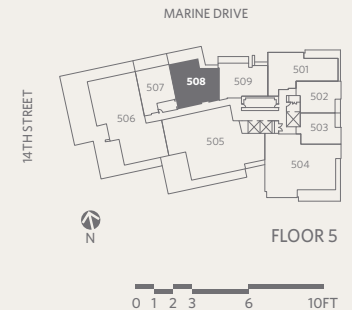

RESIDENCE 508
2 BEDROOMS + 2 BATHROOMS + DEN

GROSVENOR
AMBLESIDE

1,313 *sf Living*
339 *sf Outdoor Living*

- 1 Sub-Zero 30" integrated refrigerator with two freezer drawers
- 2 WOLF 30" gas cooktop, convection oven & stainless steel hood fan
- 3 WOLF 24" microwave
- 4 Sub-Zero 18" integrated wine fridge
- 5 Miele 24" integrated dishwasher
- 6 Miele 24" ultra-high efficiency washer & dryer
- 7 Custom shoe closet
- 8 Custom walk-in closet