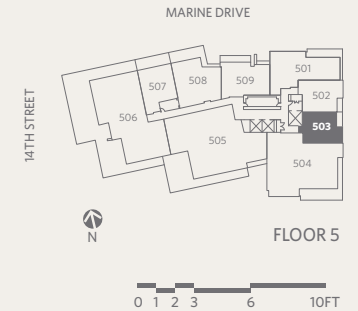

RESIDENCE 503
1 BEDROOM + 1 BATHROOM

GROSVENOR
AMBLESIDE

841 *sf Living*
68 *sf Outdoor Living*

- 1 Sub-Zero 30" integrated refrigerator with two freezer drawers
- 2 WOLF 30" gas cooktop, convection oven & stainless steel hood fan
- 3 WOLF 24" microwave
- 4 Miele 24" integrated dishwasher
- 5 Miele 24" ultra-high efficiency washer & dryer
- 6 Custom shoe closet
- 7 Custom walk-in closet