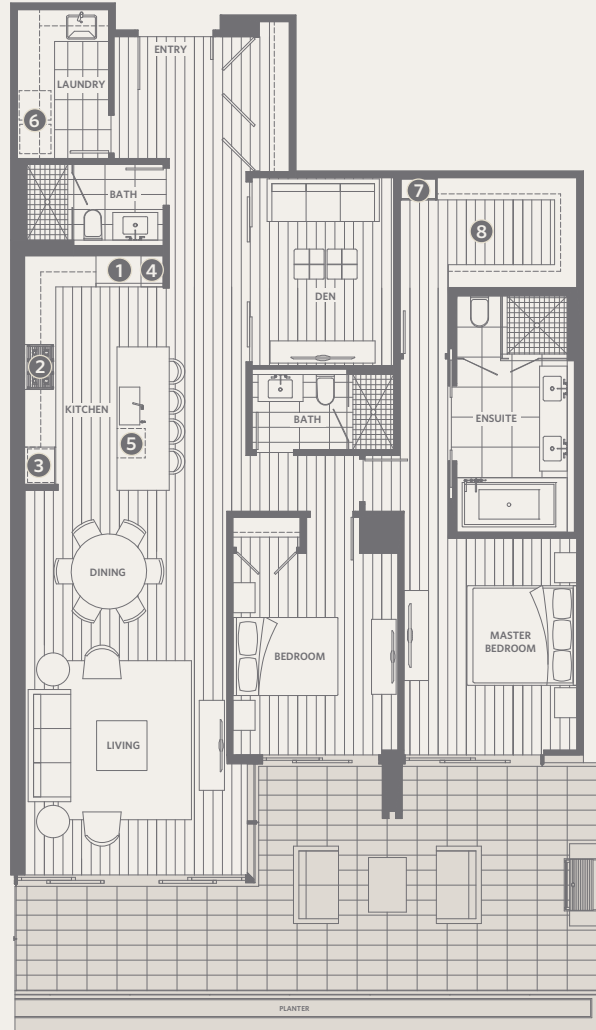

RESIDENCE 204
 2 BEDROOMS + 2 BATHROOMS + POWDER ROOM + FAMILY

GROSVENOR
 AMBLESIDE

2,399 *sf Living*
 763 *sf Outdoor Living*

- ❶ Sub-Zero 30" integrated refrigerator with two freezer drawers
- ❷ WOLF 36" gas cooktop & stainless steel hood fan
- ❸ WOLF 30" microwave, convection wall oven & warming drawer
- ❹ WOLF 30" steam oven, convection wall oven & warming drawer
- ❺ Sub-Zero 18" integrated wine fridge
- ❻ Miele 24" integrated dishwasher
- ❼ Miele 24" ultra-high efficiency washer & dryer
- ❽ Custom shoe closet
- ❾ Custom walk-in closet

RESIDENCE 205
2 BEDROOMS + 3 BATHROOMS + DEN

GROSVENOR
AMBLESIDE

1,822 sf Living
485 sf Outdoor Living

- ❶ Sub-Zero 36" integrated refrigerator with two freezer drawers
- ❷ WOLF 36" gas cooktop & stainless steel hood fan
- ❸ WOLF 30" convection wall oven, microwave & warming drawer
- ❹ Sub-Zero 18" integrated wine fridge
- ❺ Miele 24" integrated dishwasher
- ❻ Miele 24" ultra-high efficiency washer & dryer
- ❼ Custom shoe closet
- ❽ Custom walk-in closet

0 1 2 3 6 10FT

RESIDENCE 206
2 BEDROOMS + 3 BATHROOMS + DEN + FAMILY

GROSVENOR
AMBLESIDE

2,329 *sf* Living
299 *sf* Outdoor Living

- ❶ Sub-Zero 30" integrated refrigerator with two freezer drawers
- ❷ WOLF 36" gas cooktop & stainless steel hood fan
- ❸ WOLF 30" microwave, convection wall oven & warming drawer
- ❹ WOLF 30" steam oven, convection wall oven & warming drawer
- ❺ Sub-Zero 18" integrated wine fridge
- ❻ Miele 24" integrated dishwasher
- ❼ Miele 24" ultra-high efficiency washer & dryer
- ❽ Custom shoe closet
- ❾ Custom walk-in closet