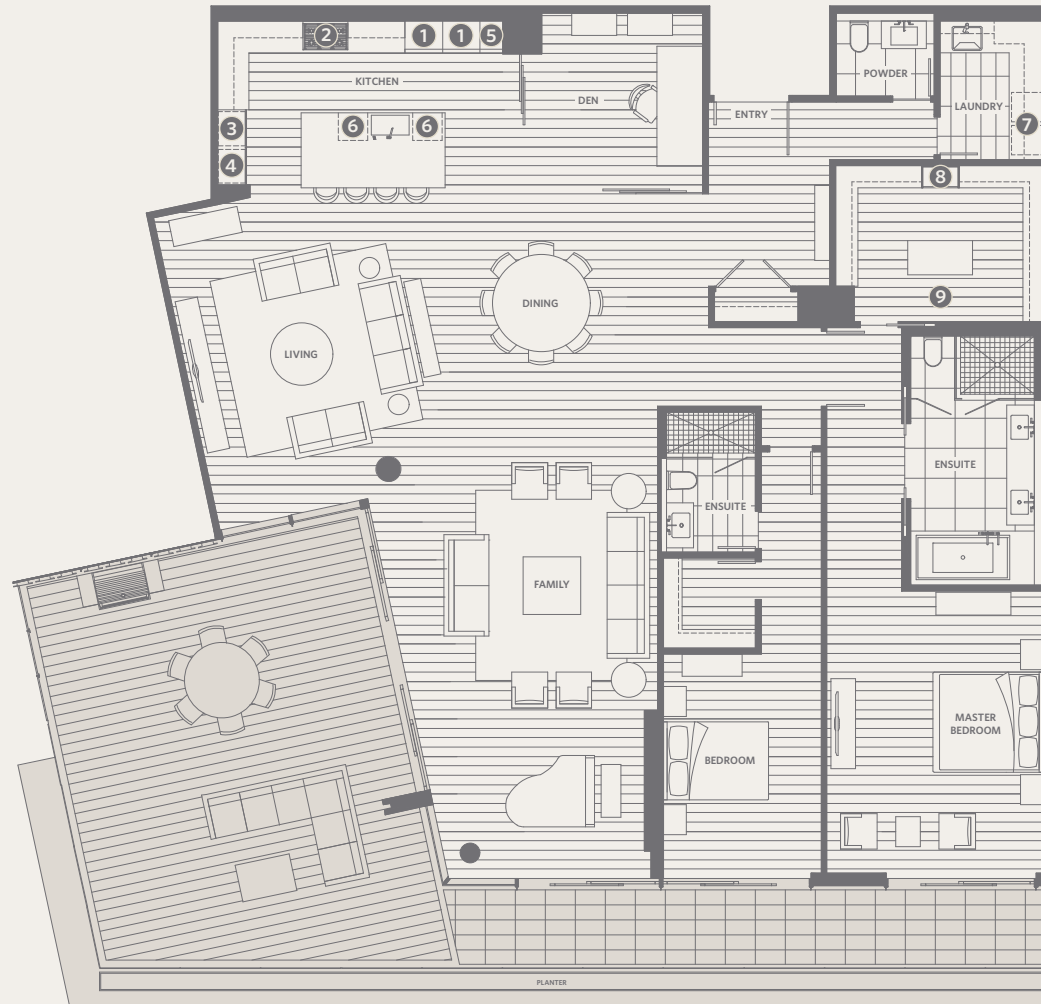

RESIDENCE 306
2 BEDROOMS + 2 BATHROOMS + POWDER ROOM + DEN + FAMILY

GROSVENOR
AMBLESIDE

2,984 *sf* Living
900 *sf* Outdoor Living

- ❶ Sub-Zero 30" integrated refrigerator with two freezer drawers
- ❷ WOLF 36" gas cooktop & stainless steel hood fan
- ❸ WOLF 30" microwave, convection wall oven & warming drawer
- ❹ WOLF 30" steam oven, convection wall oven & warming drawer
- ❺ Sub-Zero 18" integrated wine fridge
- ❻ Miele 24" integrated dishwasher
- ❼ Miele 24" ultra-high efficiency washer & dryer
- ❽ Custom shoe closet
- ❾ Custom walk-in closet