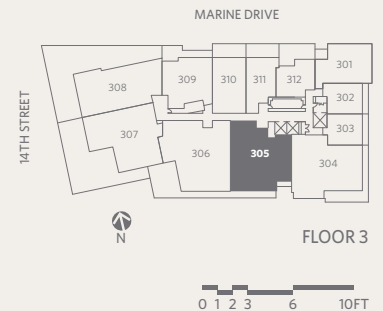

RESIDENCE 305
 2 BEDROOMS + 2 BATHROOMS + POWDER ROOM + FAMILY

GROSVENOR
 AMBLESIDE

2,635 sf Living
 256 sf Outdoor Living

- ❶ Sub-Zero 30" integrated refrigerator with two freezer drawers
- ❷ WOLF 36" gas cooktop & stainless steel hood fan
- ❸ WOLF 30" microwave, convection wall oven & warming drawer
- ❹ WOLF 30" steam oven, convection wall oven & warming drawer
- ❺ Sub-Zero 18" integrated wine fridge
- ❻ Miele 24" integrated dishwasher
- ❼ Miele 24" ultra-high efficiency washer & dryer
- ❽ Custom shoe closet
- ❾ Custom walk-in closet