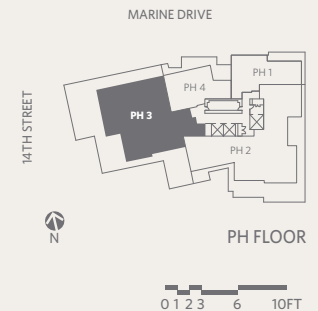

RESIDENCE PH3
3 BEDROOMS + 3 BATHROOMS + POWDER ROOM + FAMILY

GROSVENOR
AMBLESIDE

3,864 *sf Living*
3,195 *sf Outdoor Living*

- ❶ Sub-Zero 30" integrated refrigerator with two freezer drawers
- ❷ WOLF 36" gas cooktop & stainless steel hood fan
- ❸ WOLF 30" microwave, convection wall oven & warming drawer
- ❹ WOLF 30" steam oven, convection wall oven & warming drawer
- ❺ Sub-Zero 18" integrated wine fridge
- ❻ Miele 24" integrated dishwasher
- ❼ Miele 24" ultra-high efficiency washer & dryer
- ❽ Custom shoe closet
- ❾ Custom walk-in closet