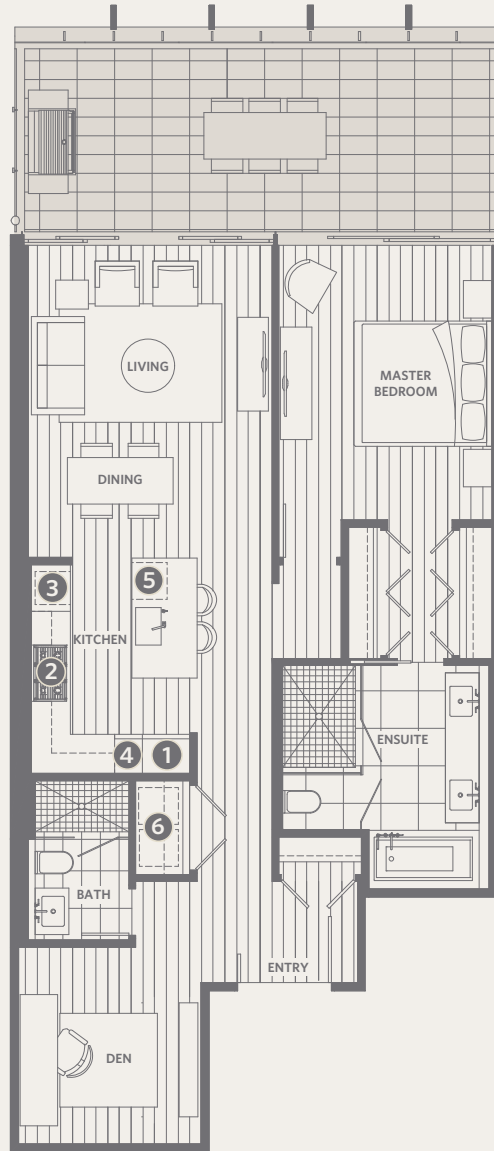

RESIDENCE 213
1 BEDROOM + 2 BATHROOMS + DEN

GROSVENOR
AMBLESIDE

1,108 sf Living
270 sf Outdoor Living

- 1 Sub-Zero 30" integrated refrigerator with two freezer drawers
- 2 WOLF 36" gas cooktop & stainless steel hood fan
- 3 WOLF 30" microwave, convection wall oven & warming drawer
- 4 Sub-Zero 18" integrated wine fridge
- 5 Miele 24" integrated dishwasher
- 6 Miele 24" ultra-high efficiency washer & dryer