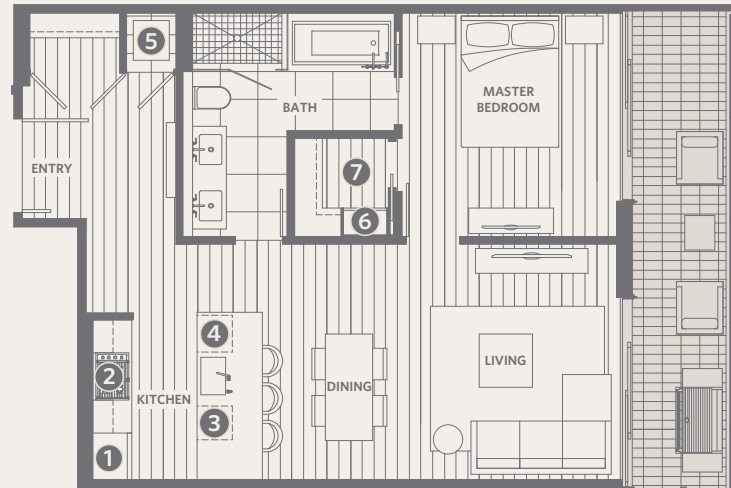

RESIDENCE 202
1 BEDROOM + 1 BATHROOM

GROSVENOR
AMBLESIDE

803 sf Living

134 sf Outdoor Living

- 1 Sub-Zero 30" integrated refrigerator with two freezer drawers
- 2 WOLF 30" gas cooktop, convection oven & stainless steel hood fan
- 3 WOLF 24" microwave
- 4 Miele 24" integrated dishwasher
- 5 Miele 24" ultra-high efficiency washer & dryer
- 6 Custom shoe closet
- 7 Custom walk-in closet