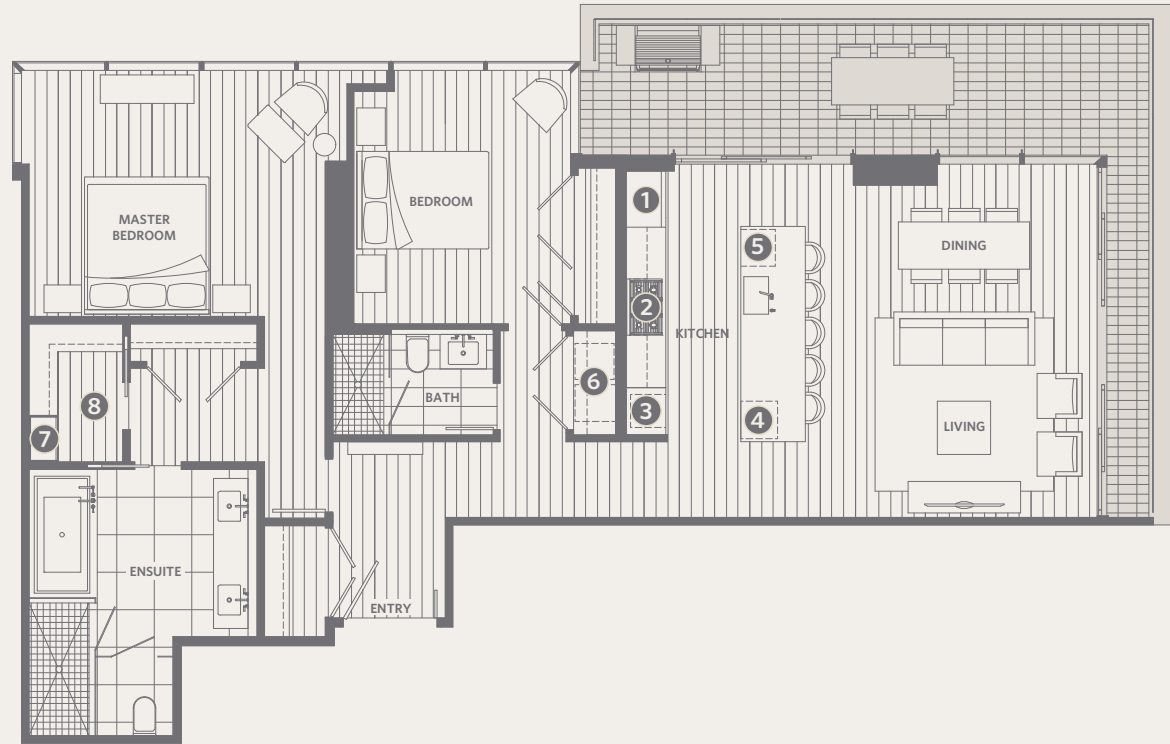

RESIDENCE 501
2 BEDROOMS + 2 BATHROOMS

GROSVENOR
AMBLESIDE

1,492 *sf* Living
268 *sf* Outdoor Living

- 1 Sub-Zero 36" integrated refrigerator with two freezer drawers
- 2 WOLF 36" gas cooktop & stainless steel hood fan
- 3 WOLF 30" convection wall oven, microwave and warming drawer
- 4 Sub-Zero 24" integrated undercounter wine fridge
- 5 Miele 24" integrated dishwasher
- 6 Miele 24" ultra-high efficiency washer & dryer
- 7 Custom shoe closet
- 8 Custom walk-in closet