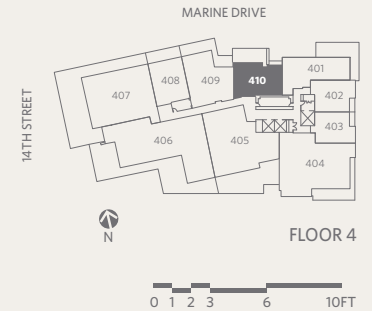

RESIDENCE 410
2 BEDROOMS + 2 BATHROOMS

GROSVENOR
AMBLESIDE

1,139 *sf Living*
356 *sf Outdoor Living*

- ❶ Sub-Zero 30" integrated refrigerator with two freezer drawers
- ❷ WOLF 30" gas cooktop, convection oven & stainless steel hood fan
- ❸ WOLF 24" microwave
- ❹ Miele 24" integrated dishwasher
- ❺ Miele 24" ultra-high efficiency washer & dryer
- ❻ Custom shoe closet
- ❼ Custom walk-in closet