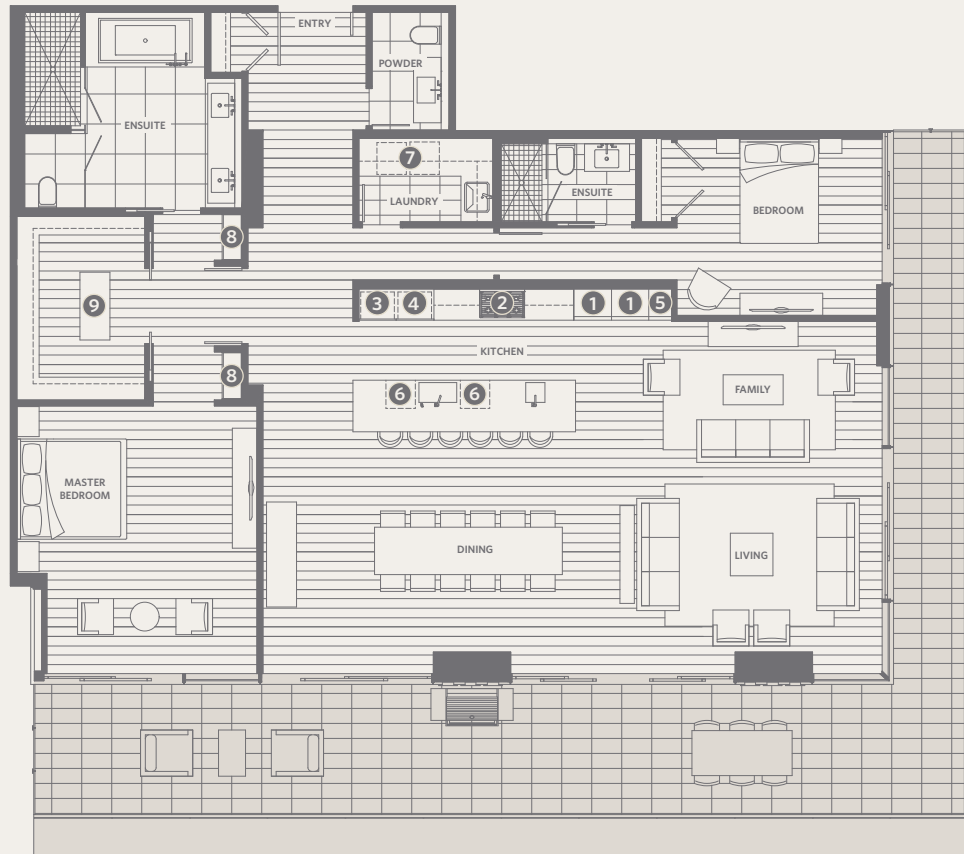

RESIDENCE 204
2 BEDROOMS + 2 BATHROOMS + POWDER ROOM + FAMILY

GROSVENOR
AMBLESIDE

2,399 *sf Living*
763 *sf Outdoor Living*

- ❶ Sub-Zero 30" integrated refrigerator with two freezer drawers
- ❷ WOLF 36" gas cooktop & stainless steel hood fan
- ❸ WOLF 30" microwave, convection wall oven & warming drawer
- ❹ WOLF 30" steam oven, convection wall oven & warming drawer
- ❺ Sub-Zero 18" integrated wine fridge
- ❻ Miele 24" integrated dishwasher
- ❼ Miele 24" ultra-high efficiency washer & dryer
- ❽ Custom shoe closet
- ❾ Custom walk-in closet