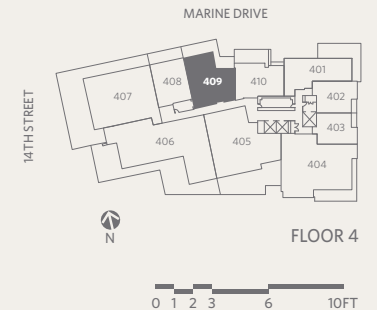

RESIDENCE 409
2 BEDROOMS + 2 BATHROOMS + DEN

GROSVENOR
AMBLESIDE

1,464 sf Living
447 sf Outdoor Living

- 1 Sub-Zero 30" integrated refrigerator with two freezer drawers
- 2 WOLF 30" gas cooktop, convection oven & stainless steel hood fan
- 3 WOLF 24" microwave
- 4 Sub-Zero 18" integrated wine fridge
- 5 Miele 24" integrated dishwasher
- 6 Miele 24" ultra-high efficiency washer & dryer
- 7 Custom shoe closet
- 8 Custom walk-in closet