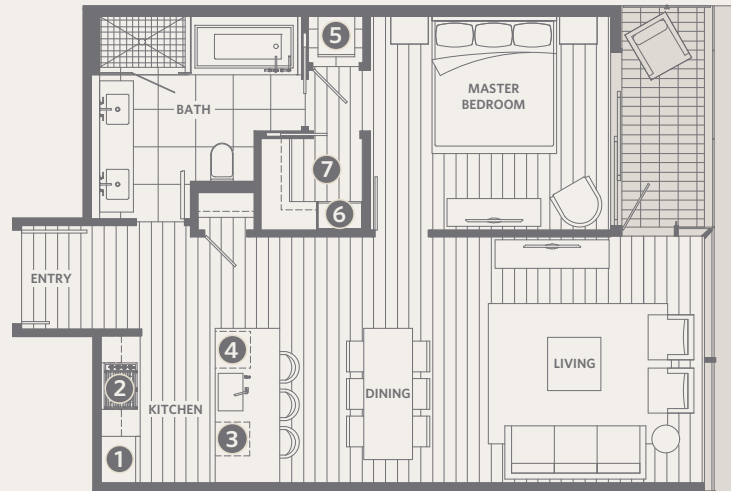

RESIDENCE 403
1 BEDROOM + 1 BATHROOM

GROSVENOR
AMBLESIDE

841 *sf Living*

68 *sf Outdoor Living*

- ❶ Sub-Zero 30" integrated refrigerator with two freezer drawers
- ❷ WOLF 30" gas cooktop, convection oven & stainless steel hood fan
- ❸ WOLF 24" microwave
- ❹ Miele 24" integrated dishwasher
- ❺ Miele 24" ultra-high efficiency washer & dryer
- ❻ Custom shoe closet
- ❼ Custom walk-in closet