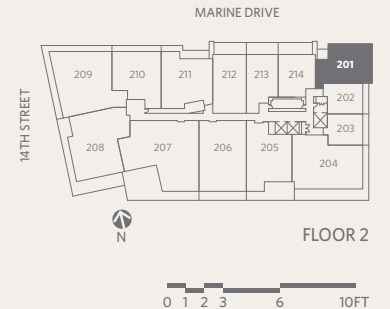

RESIDENCE 201
2 BEDROOMS + 2 BATHROOMS

GROSVENOR
AMBLESIDE

1,440 *sf Living*
77 *sf Outdoor Living*

- 1 Sub-Zero 30" integrated refrigerator with two freezer drawers
- 2 WOLF 30" gas cooktop, convection oven & stainless steel hood fan
- 3 WOLF 24" microwave
- 4 Sub-Zero 24" integrated undercounter wine fridge
- 5 Miele 24" integrated dishwasher
- 6 Miele 24" ultra-high efficiency washer & dryer
- 7 Custom shoe closet
- 8 Custom walk-in closet