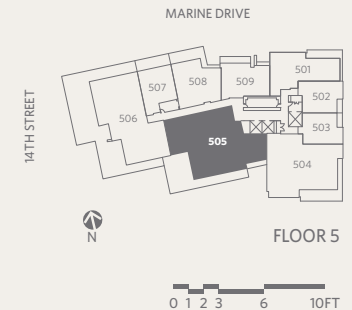

RESIDENCE 505
3 BEDROOMS + 3 BATHROOMS + POWDER ROOM + FAMILY + DEN

GROSVENOR
AMBLESIDE

3,413 *sf* Living
1,072 *sf* Outdoor Living

- ❶ Sub-Zero 30" integrated refrigerator with two freezer drawers
- ❷ WOLF 36" gas cooktop & stainless steel hood fan
- ❸ WOLF 30" microwave, convection wall oven & warming drawer
- ❹ WOLF 30" steam oven, convection wall oven & warming drawer
- ❺ Sub-Zero 18" integrated wine fridge
- ❻ Miele 24" integrated dishwasher
- ❼ Miele 24" ultra-high efficiency washer & dryer
- ❽ Custom shoe closet
- ❾ Custom walk-in closet