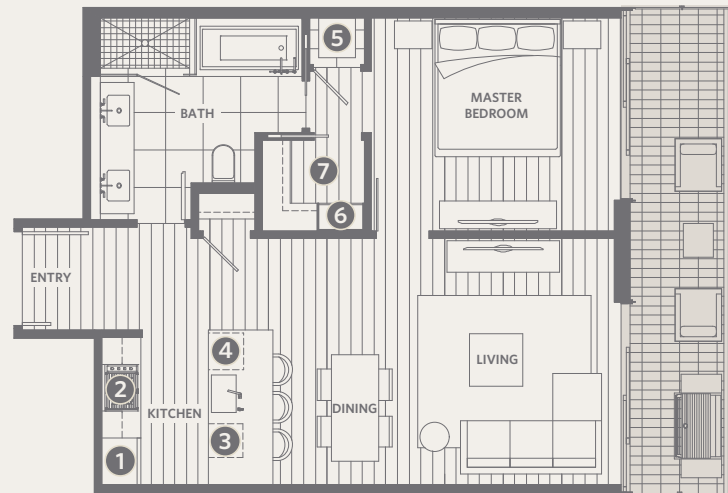

RESIDENCE 203
1 BEDROOM + 1 BATHROOM

GROSVENOR
AMBLESIDE

784 *sf Living*

136 *sf Outdoor Living*

- 1 Sub-Zero 30" integrated refrigerator with two freezer drawers
- 2 WOLF 30" gas cooktop, convection oven & stainless steel hood fan
- 3 WOLF 24" microwave
- 4 Miele 24" integrated dishwasher
- 5 Miele 24" ultra-high efficiency washer & dryer
- 6 Custom shoe closet
- 7 Custom walk-in closet