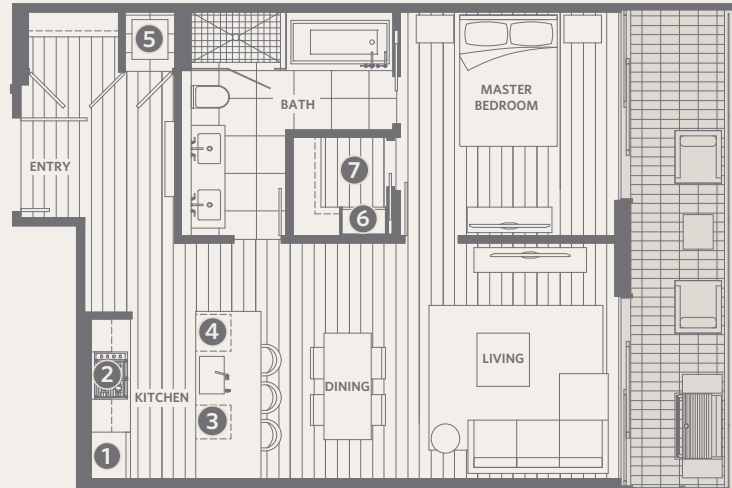

RESIDENCE 302
1 BEDROOM + 1 BATHROOM

GROSVENOR
AMBLESIDE

804 sf Living

134 sf Outdoor Living

- 1 Sub-Zero 30" integrated refrigerator with two freezer drawers
- 2 WOLF 30" gas cooktop, convection oven & stainless steel hood fan
- 3 WOLF 24" microwave
- 4 Miele 24" integrated dishwasher
- 5 Miele 24" ultra-high efficiency washer & dryer
- 6 Custom shoe closet
- 7 Custom walk-in closet