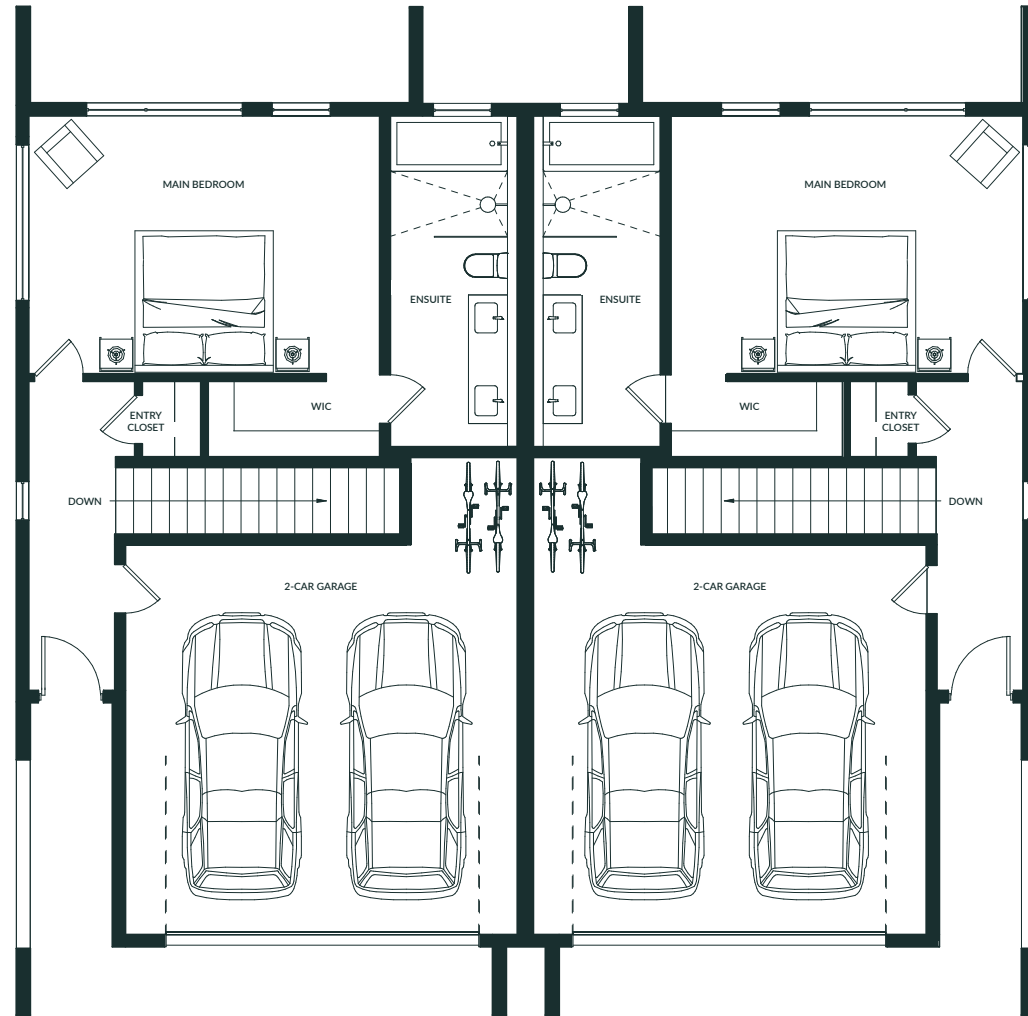

THE MADDEN

WEST DUPLEX

3 Bed + 3 Bath

Upper Floor - 605 Sq. ft

Unit - 2,751 Sq. ft

UPPER FLOOR

THE MADDEN

WEST DUPLEX

3 Bed + 3 Bath

Main Floor - 1,073 Sq. ft

Unit - 2,751 Sq. ft

MAIN FLOOR

THE MADDEN

WEST DUPLEX

3 Bed + 3 Bath

Lower Floor - 1,073 Sq. ft

Unit - 2,751 Sq. ft

LOWER FLOOR