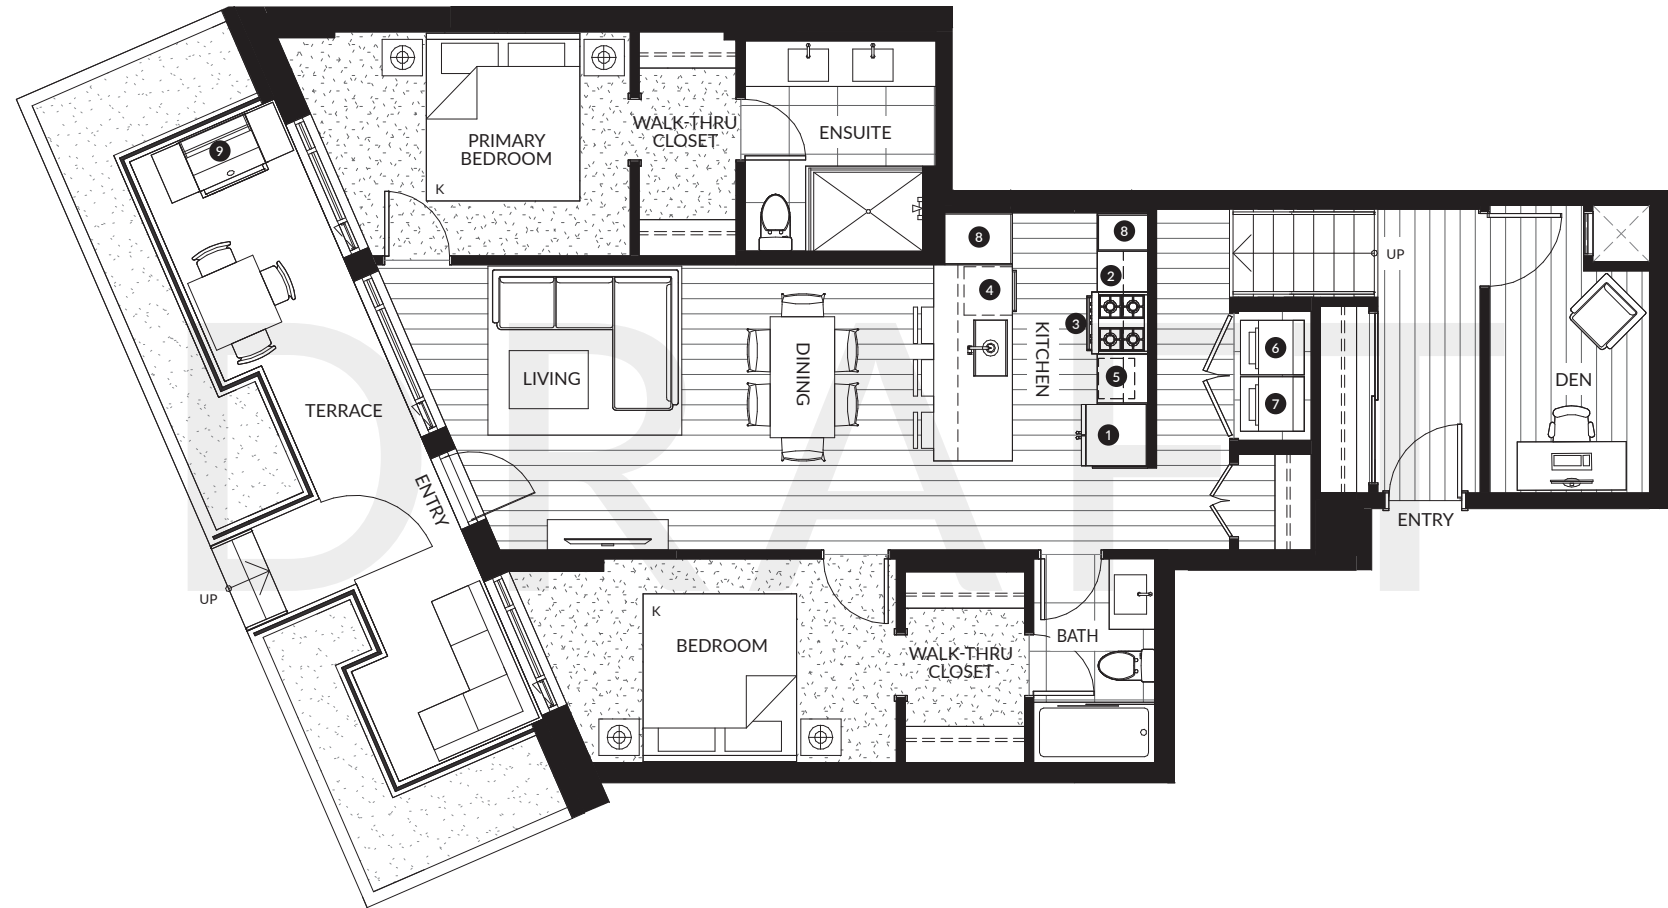

TH1

2 Bedroom & Den, 2 Bath

Interior: 1,160 SF
 Exterior: 230 SF
 Total: 1,390 SF

1	30" KitchenAid Fridge & Freezer
2	30" KitchenAid 4-Burner Gas Range
3	30" Broan Hood Fan
4	24" KitchenAid Dishwasher
5	Panasonic Microwave
6	27" Samsung Washing Machine
7	27" Samsung Dryer
8	Pantry
9	Natural Gas Hookup

ALMA

This is not an offering for sale. Any such offering can only be made after filing a disclosure statement. The builder reserves the right to make changes, modifications or substitutions to the building design, specifications and floor plans should they be necessary. Square footage and room sizes are approximate and actual square footage may vary slightly. E.&O.E.