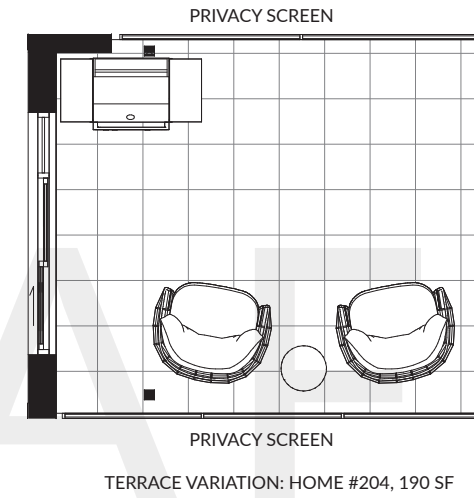

## Studio, 1 Bath

Interior: 312 SF  
 Exterior: 55 - 315 SF  
 Total: 367 - 627 SF

1	24" Whirlpool Fridge & Freezer
2	24" Whirlpool 4-Burner Gas Cooktop
3	24" KitchenAid Wall Oven
4	24" Broan Hood Fan
5	24" KitchenAid Dishwasher
6	Panasonic Microwave
7	24" Samsung Washing Machine & Dryer
8	Natural Gas Hookup