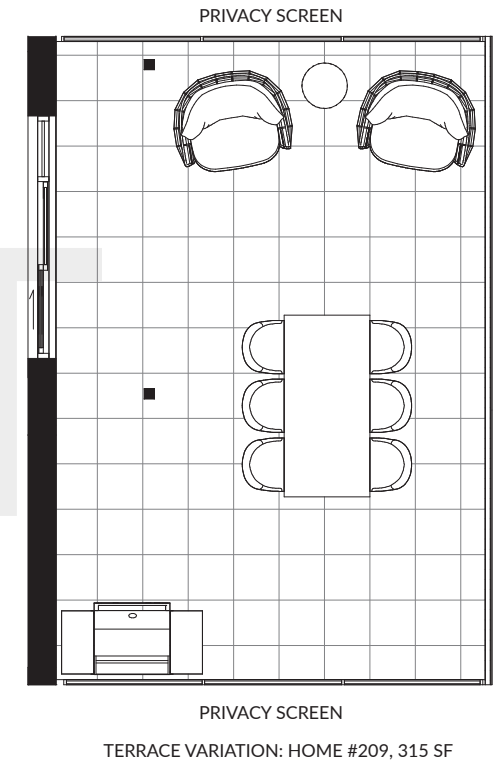

# A1

## Studio, 1 Bath

Interior: 312 SF  
 Exterior: 55 - 315 SF  
 Total: 367 - 627 SF

1	24" Whirlpool Fridge & Freezer
2	24" Whirlpool 4-Burner Gas Cooktop
3	24" KitchenAid Wall Oven
4	24" Broan Hood Fan
5	24" KitchenAid Dishwasher
6	Panasonic Microwave
7	24" Samsung Washing Machine & Dryer
8	Natural Gas Hookup