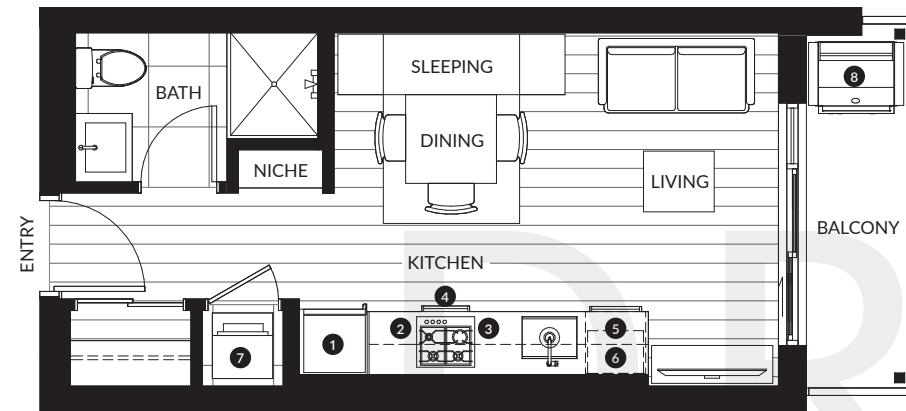

## Studio, 1 Bath

Interior: 312 SF  
 Exterior: 55 - 315 SF  
 Total: 367 - 627 SF

1	24" Whirlpool Fridge & Freezer
2	24" Whirlpool 4-Burner Gas Cooktop
3	24" KitchenAid Wall Oven
4	24" Broan Hood Fan
5	24" KitchenAid Dishwasher
6	Panasonic Microwave
7	24" Samsung Washing Machine & Dryer
8	Natural Gas Hookup