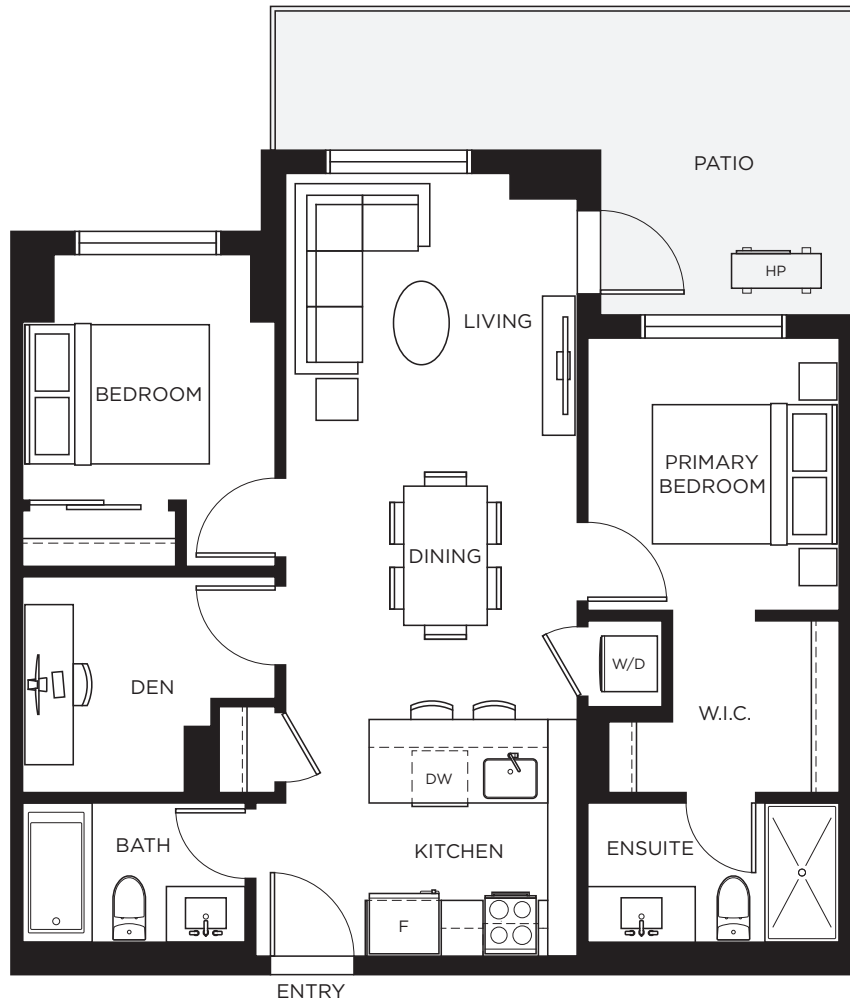

E2

2 BED + DEN, 2 BATH
 INTERIOR 797 SF
 EXTERIOR 171 SF
 TOTAL 968 SF

This is not an offering for sale. Any such offering must be made by way of disclosure statement. In our continuing effort to improve the product, the developer reserves the right to modify plans specifications, features, and prices without notice. Materials may be substituted with equivalent or better if required. All dimensions and sizes are approximate and actual final measurements may vary. E. & O.E. The contents of this are not intended to solicit interest from any non-Canadian individual or entity as defined by the Prohibition on the Purchase of Residential Property by Non-Canadians Act.