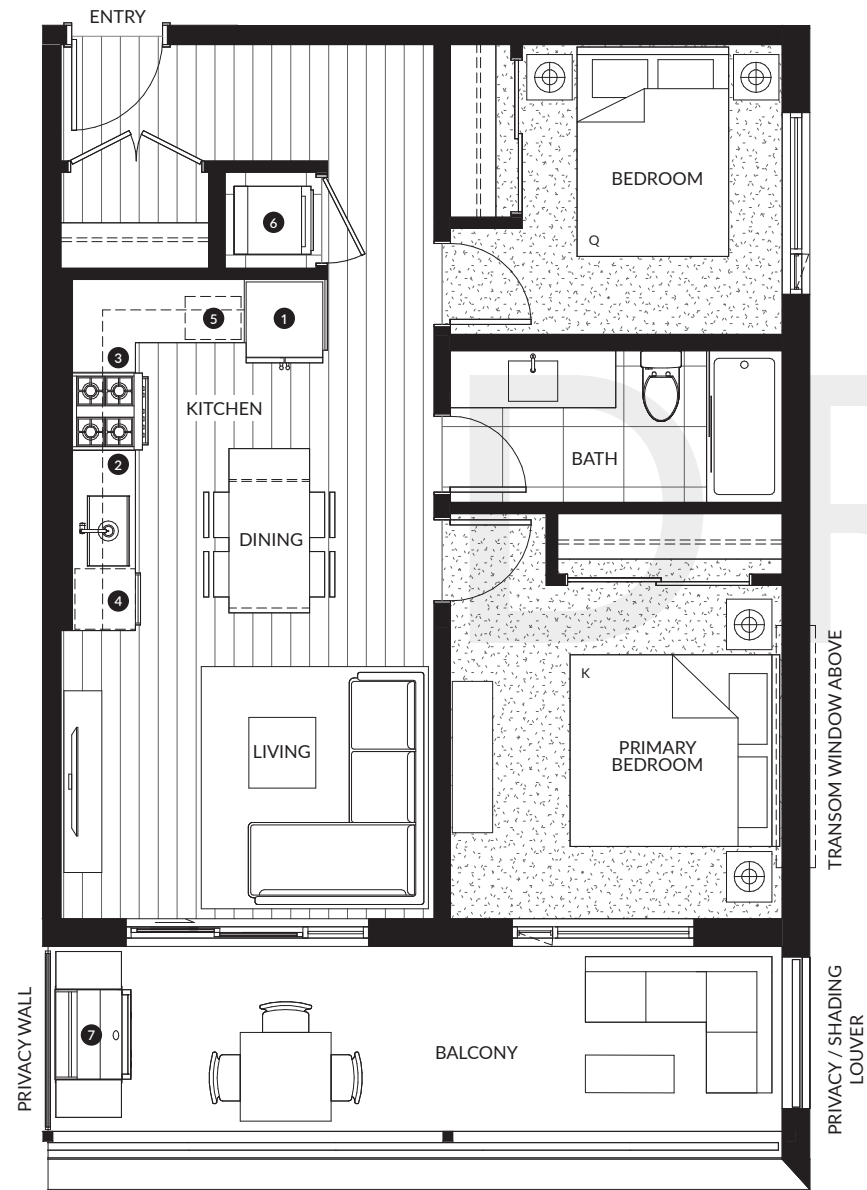

C2

2 Bedroom, 1 Bath

Interior: 725 SF
 Exterior: 185 - 1,020 SF
 Total: 910 - 1,745 SF

1	30" KitchenAid Fridge & Freezer
2	30" KitchenAid 4-Burner Gas Range
3	30" Broan Hood Fan
4	24" KitchenAid Dishwasher
5	Panasonic Microwave
6	27" Samsung Washing Machine & Dryer
7	Natural Gas Hookup

TERRACE VARIATION: HOME #210, 1,020 SF