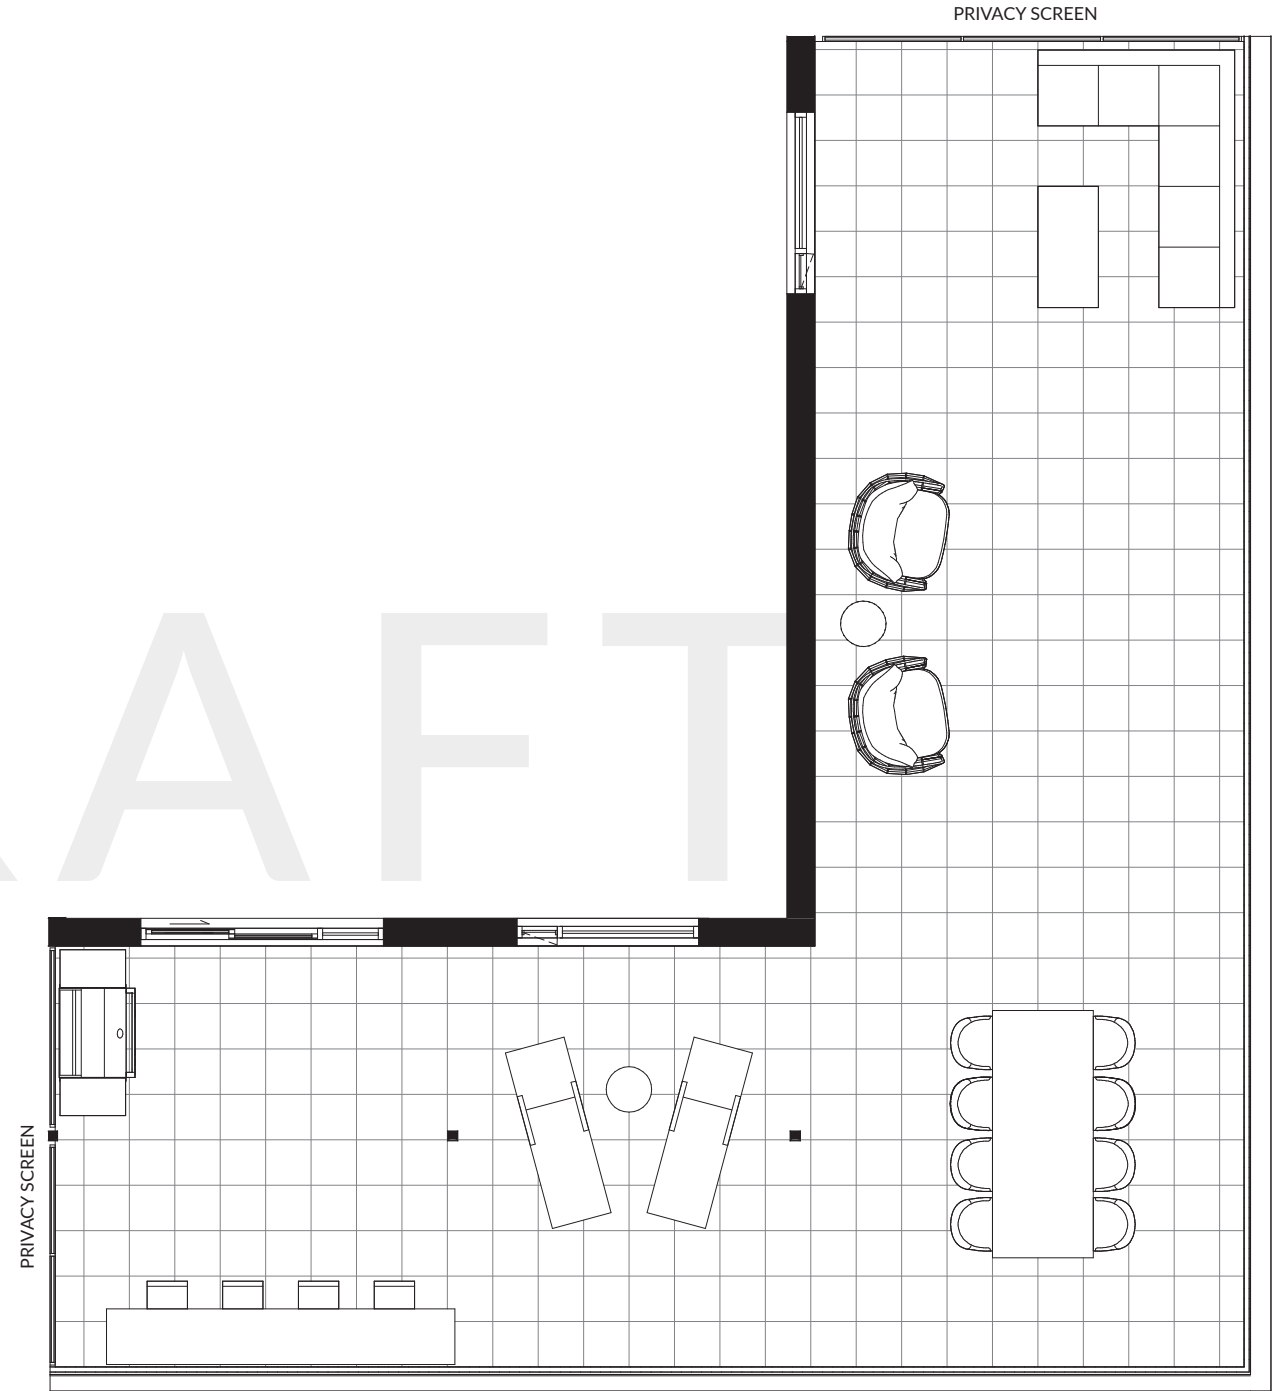

C2

2 Bedroom, 1 Bath

Interior: 725 SF
 Exterior: 185 - 1,020 SF
 Total: 910 - 1,745 SF

1	30" KitchenAid Fridge & Freezer
2	30" KitchenAid 4-Burner Gas Range
3	30" Broan Hood Fan
4	24" KitchenAid Dishwasher
5	Panasonic Microwave
6	27" Samsung Washing Machine & Dryer
7	Natural Gas Hookup

TERRACE VARIATION: HOME #210, 1,020 SF