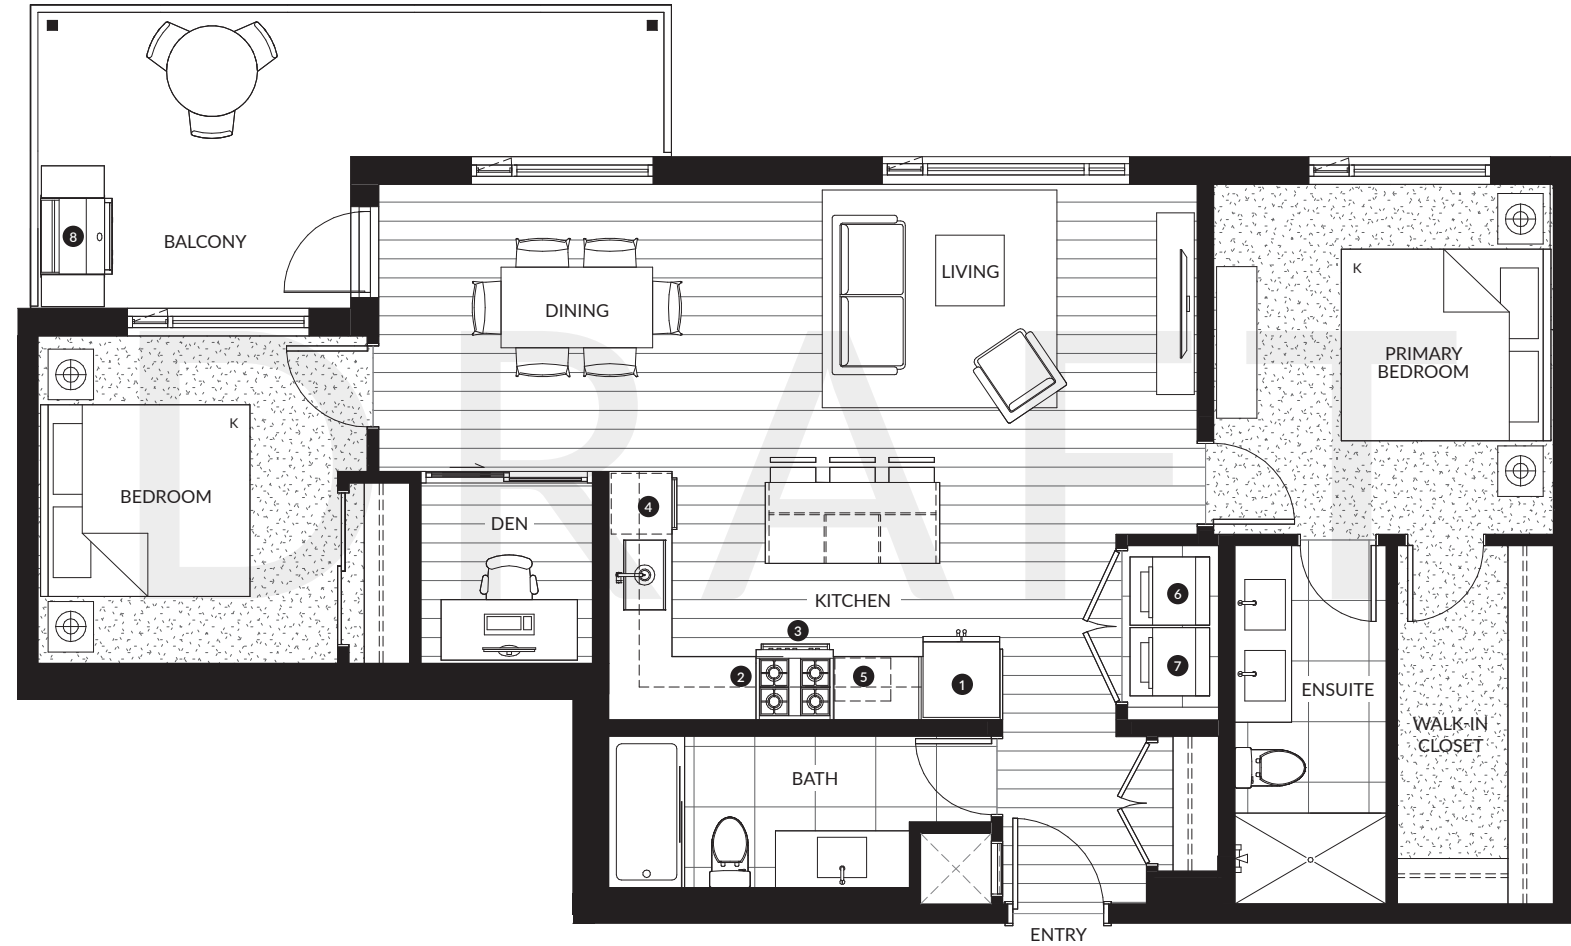

# C6

## 2 Bedroom & Den, 2 Bath

Interior: 1,035 SF  
 Exterior: 180 SF  
 Total: 1,215 SF

1	30" KitchenAid Fridge & Freezer
2	30" KitchenAid 4-Burner Gas Range
3	30" Broan Hood Fan
4	24" KitchenAid Dishwasher
5	Panasonic Microwave
6	27" Samsung Washing Machine
7	27" Samsung Dryer
8	Natural Gas Hookup