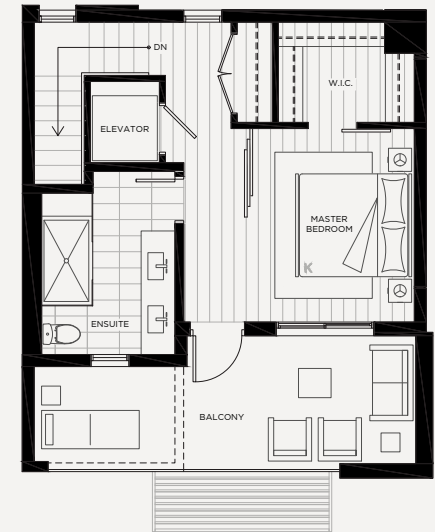

## Townhome

3 BEDROOM  
+ 2.5 BATH

INDOOR: 2052-2136 SF | OUTDOOR: 532 SF | TOTAL: 2582-2668 SF

FIRST LEVEL

SECOND LEVEL

THIRD LEVEL

FOURTH LEVEL