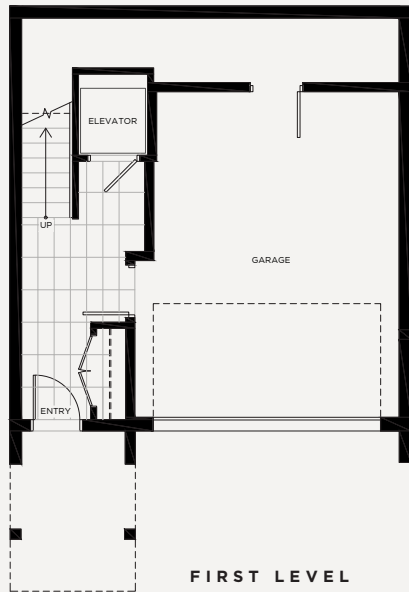

# SOMERSET HEIGHTS

## Townhome

3 BEDROOM  
+ 2.5 BATH

INDOOR: 2052-2136 SF | OUTDOOR: 532 SF | TOTAL: 2582-2668 SF

FIRST LEVEL

SECOND LEVEL

THIRD LEVEL

FOURTH LEVEL