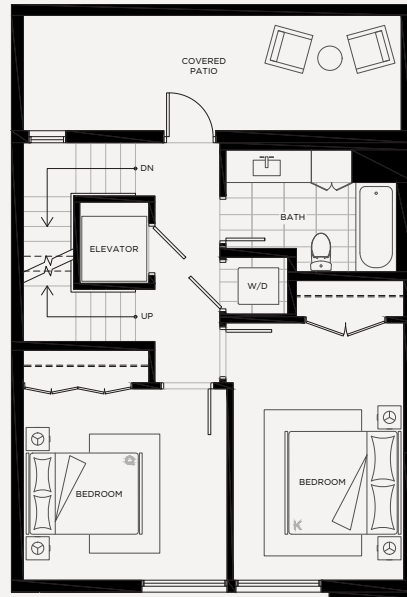

# SOMERSET HEIGHTS

## Townhome

3 BEDROOM  
+ 2.5 BATH

INDOOR: 2052-2136 SF | OUTDOOR: 532 SF | TOTAL: 2582-2668 SF

FIRST LEVEL

SECOND LEVEL

THIRD LEVEL

FOURTH LEVEL