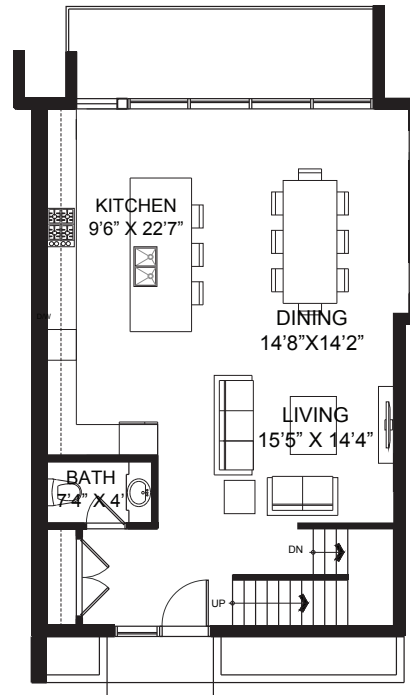

THB *south*

SUITE: 2108 sq.ft. | GARAGE: 518 sq.ft. | ROOF DECK: 700 sq. ft.

Lower Level Walkout

Main Floor

Upper Level

Rooftop Terrace