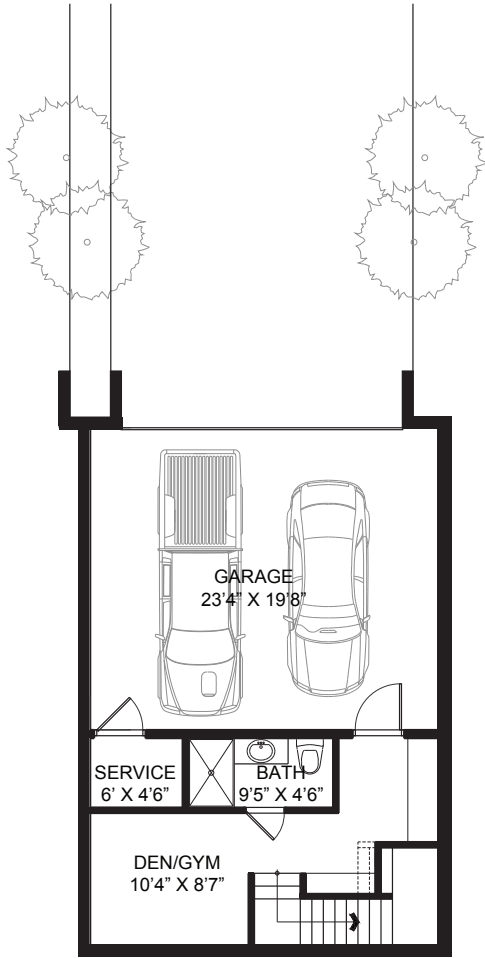

THB *south*

SUITE: 2108 sq.ft. | GARAGE: 518 sq.ft. | ROOF DECK: 700 sq. ft.

Lower Level Walkout

Main Floor

Upper Level

Rooftop Terrace