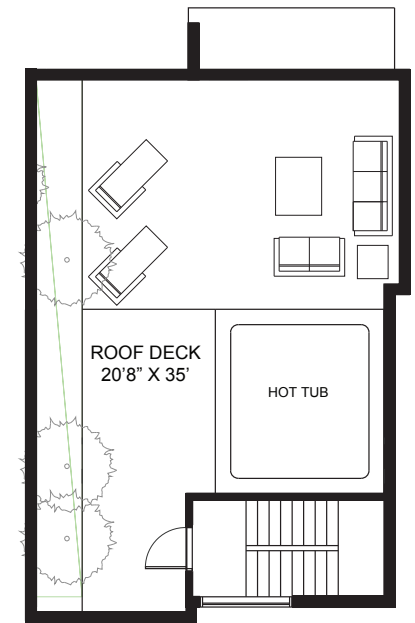

THB *south*

SUITE: 2108 sq.ft. | GARAGE: 518 sq.ft. | ROOF DECK: 700 sq. ft.

Lower Level Walkout

Main Floor

Upper Level

Rooftop Terrace