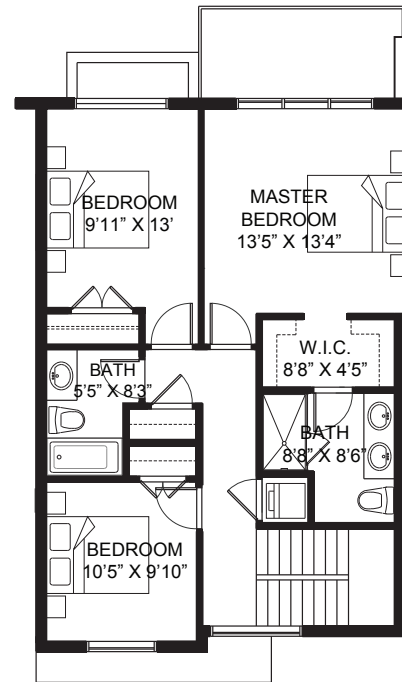

THB *south*

SUITE: 2108 sq.ft. | GARAGE: 518 sq.ft. | ROOF DECK: 700 sq. ft.

Lower Level Walkout

Main Floor

Upper Level

Rooftop Terrace