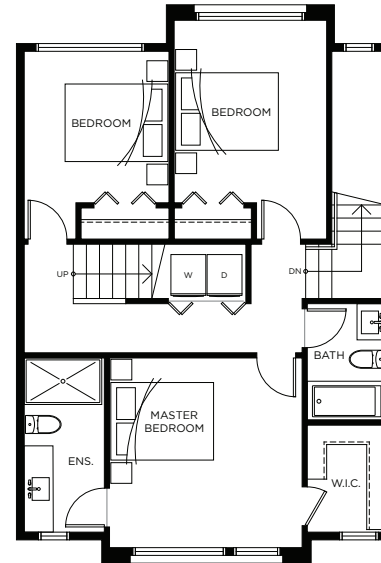

PLAN B

3 Bedroom, 2.5 Bath
1,920 sf

Basement Level

Main Level

Upper Level

Roof Level

www.ShelterBayLiving.ca

Basement	349 sf
Main Floor	768 sf
Upper Floor	803 sf
TOTAL	1,920 sf
Roof Deck	406 sf