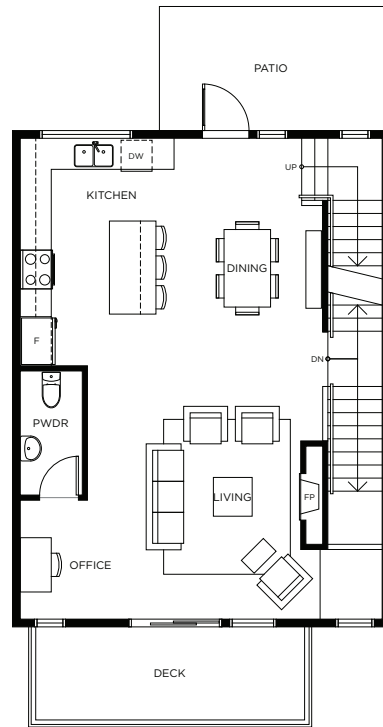

PLAN B

3 Bedroom, 2.5 Bath
1,920 sf

Basement Level

Main Level

Upper Level

Roof Level

www.ShelterBayLiving.ca

Basement	349 sf
Main Floor	768 sf
Upper Floor	803 sf
TOTAL	1,920 sf
Roof Deck	406 sf