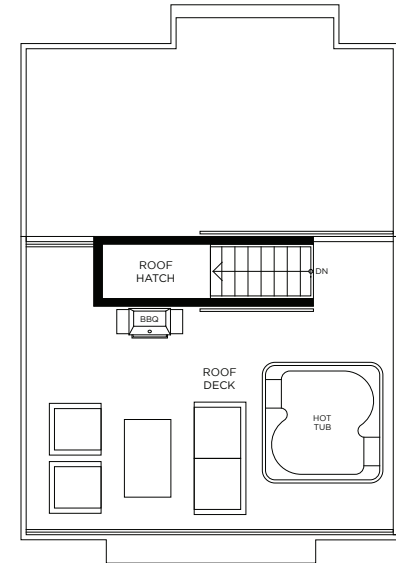

PLAN B

3 Bedroom, 2.5 Bath
1,920 sf

Basement Level

Main Level

Upper Level

Roof Level

www.ShelterBayLiving.ca

Basement	349 sf
Main Floor	768 sf
Upper Floor	803 sf
TOTAL	1,920 sf
Roof Deck	406 sf