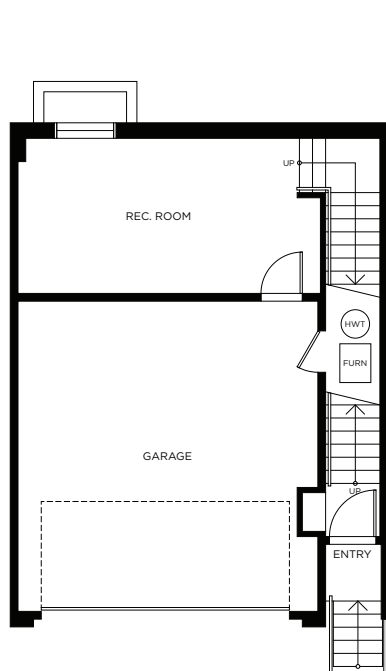

PLAN B

3 Bedroom, 2.5 Bath
1,920 sf

Basement Level

Main Level

Upper Level

Roof Level

www.ShelterBayLiving.ca

Basement	349 sf
Main Floor	768 sf
Upper Floor	803 sf
TOTAL	1,920 sf
Roof Deck	406 sf