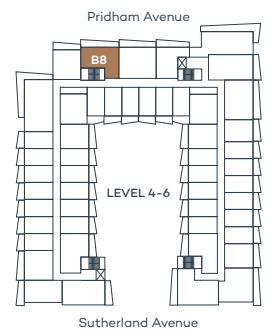

# B8

1 Bed, 1 Bath

Interior sqft 608

Exterior sqft 152

Total sqft 760

RevoKelowna.com