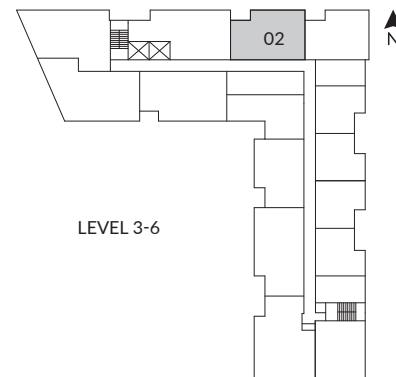

## 2 Bedroom, 2 Bath

Interior: 840 - 855 SF  
 Exterior: 175 SF  
 Total: 1,015 - 1,030 SF

1	30" KitchenAid Fridge & Freezer
2	30" KitchenAid 4-Burner Gas Range
3	30" Broan Hood Fan
4	24" KitchenAid Dishwasher
5	Panasonic Microwave
6	27" Samsung Washing Machine & Dryer
7	Natural Gas Hookup