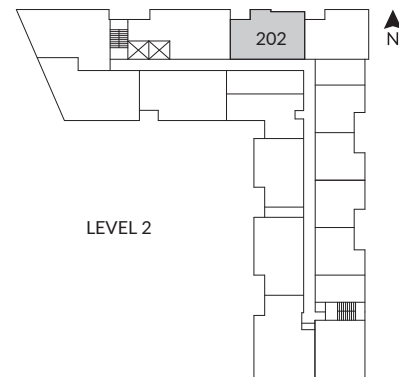

## 2 Bedroom, 2 Bath

Interior: 840 - 855 SF  
 Exterior: 175 SF  
 Total: 1,015 - 1,030 SF

1	30" KitchenAid Fridge & Freezer
2	30" KitchenAid 4-Burner Gas Range
3	30" Broan Hood Fan
4	24" KitchenAid Dishwasher
5	Panasonic Microwave
6	27" Samsung Washing Machine & Dryer
7	Natural Gas Hookup