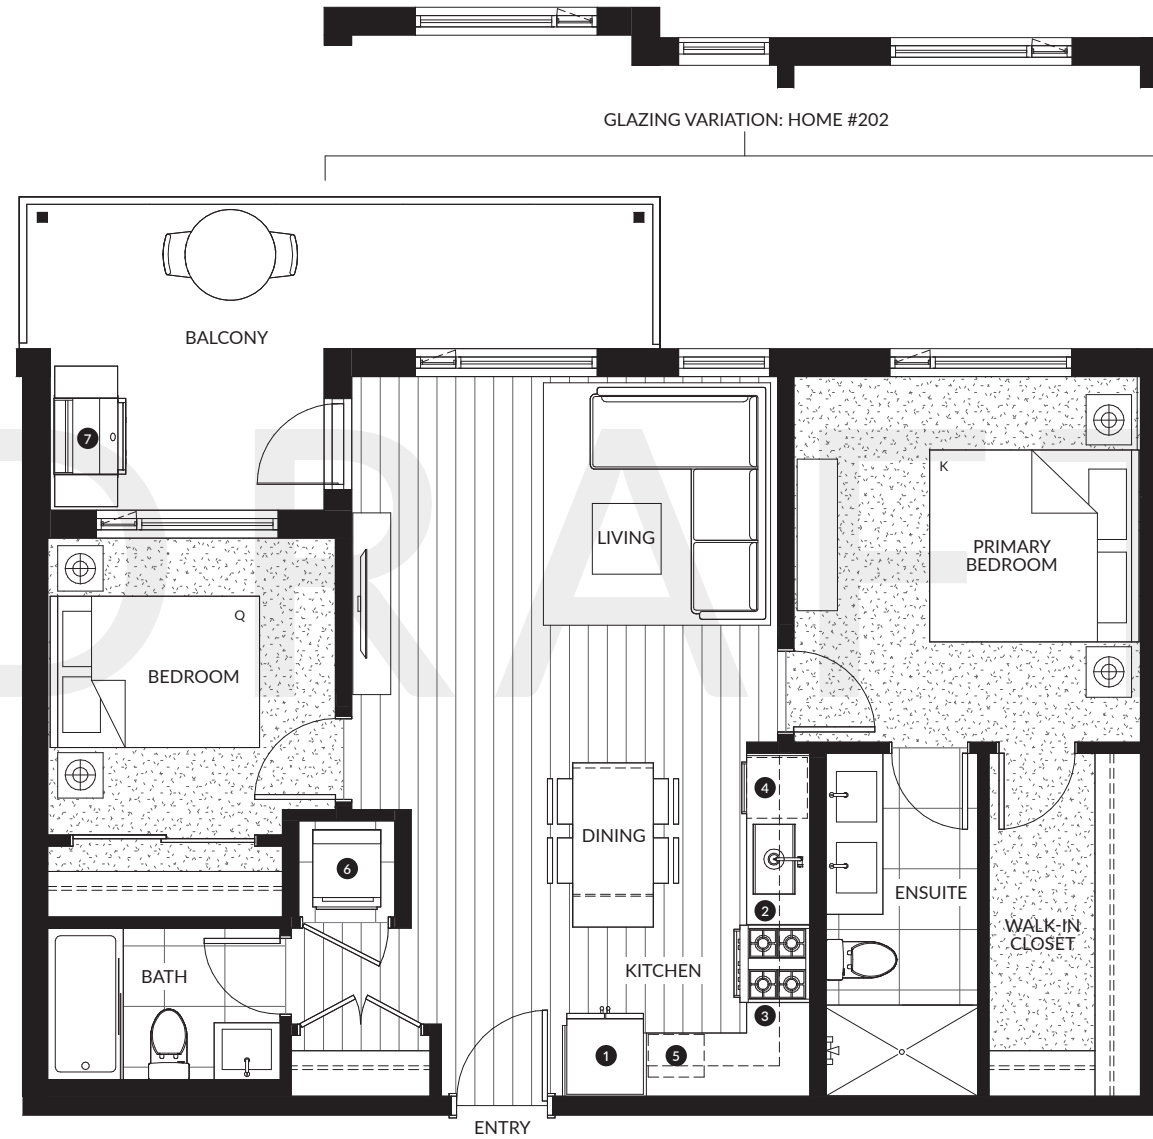

# C4

## 2 Bedroom, 2 Bath

Interior: 840 - 855 SF  
 Exterior: 175 SF  
 Total: 1,015 - 1,030 SF

1	30" KitchenAid Fridge & Freezer
2	30" KitchenAid 4-Burner Gas Range
3	30" Broan Hood Fan
4	24" KitchenAid Dishwasher
5	Panasonic Microwave
6	27" Samsung Washing Machine & Dryer
7	Natural Gas Hookup