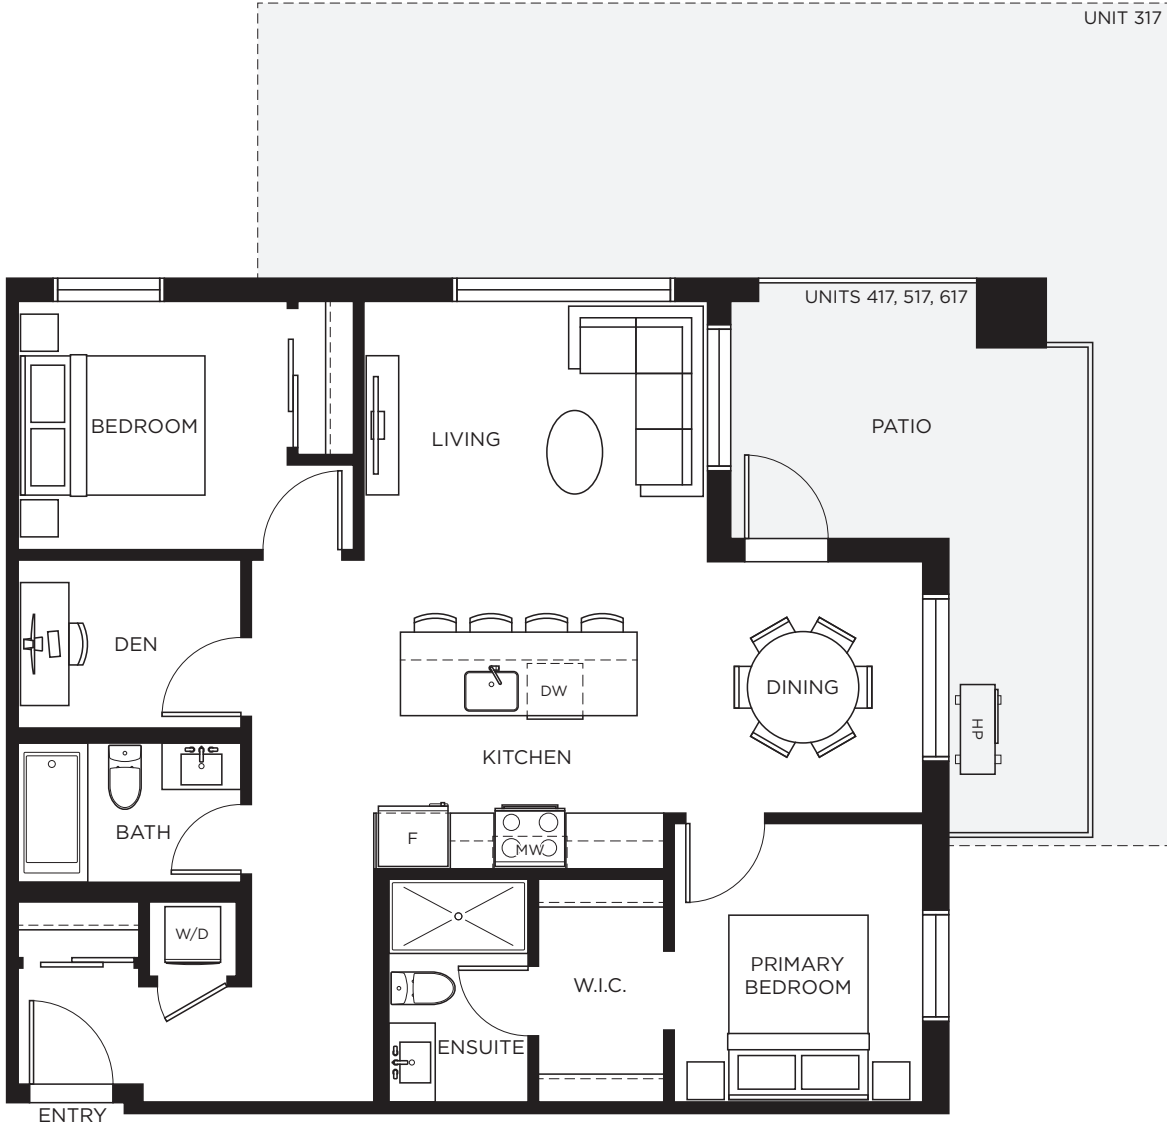

E7

2 BED + DEN, 2 BATH
 INTERIOR 915 SF
 EXTERIOR 172-603 SF
 TOTAL 1,087- 1,518 SF

Patio sizes for specific homes may vary,
 please see your sales manager for more information.

This is not an offering for sale. Any such offering must be made by way of disclosure statement. In our continuing effort to improve the product, the developer reserves the right to modify plans specifications, features, and prices without notice. Materials may be substituted with equivalent or better if required. All dimensions and sizes are approximate and actual final measurements may vary. E. & O.E. The contents of this are not intended to solicit interest from any non-Canadian individual or entity as defined by the Prohibition on the Purchase of Residential Property by Non-Canadians Act.