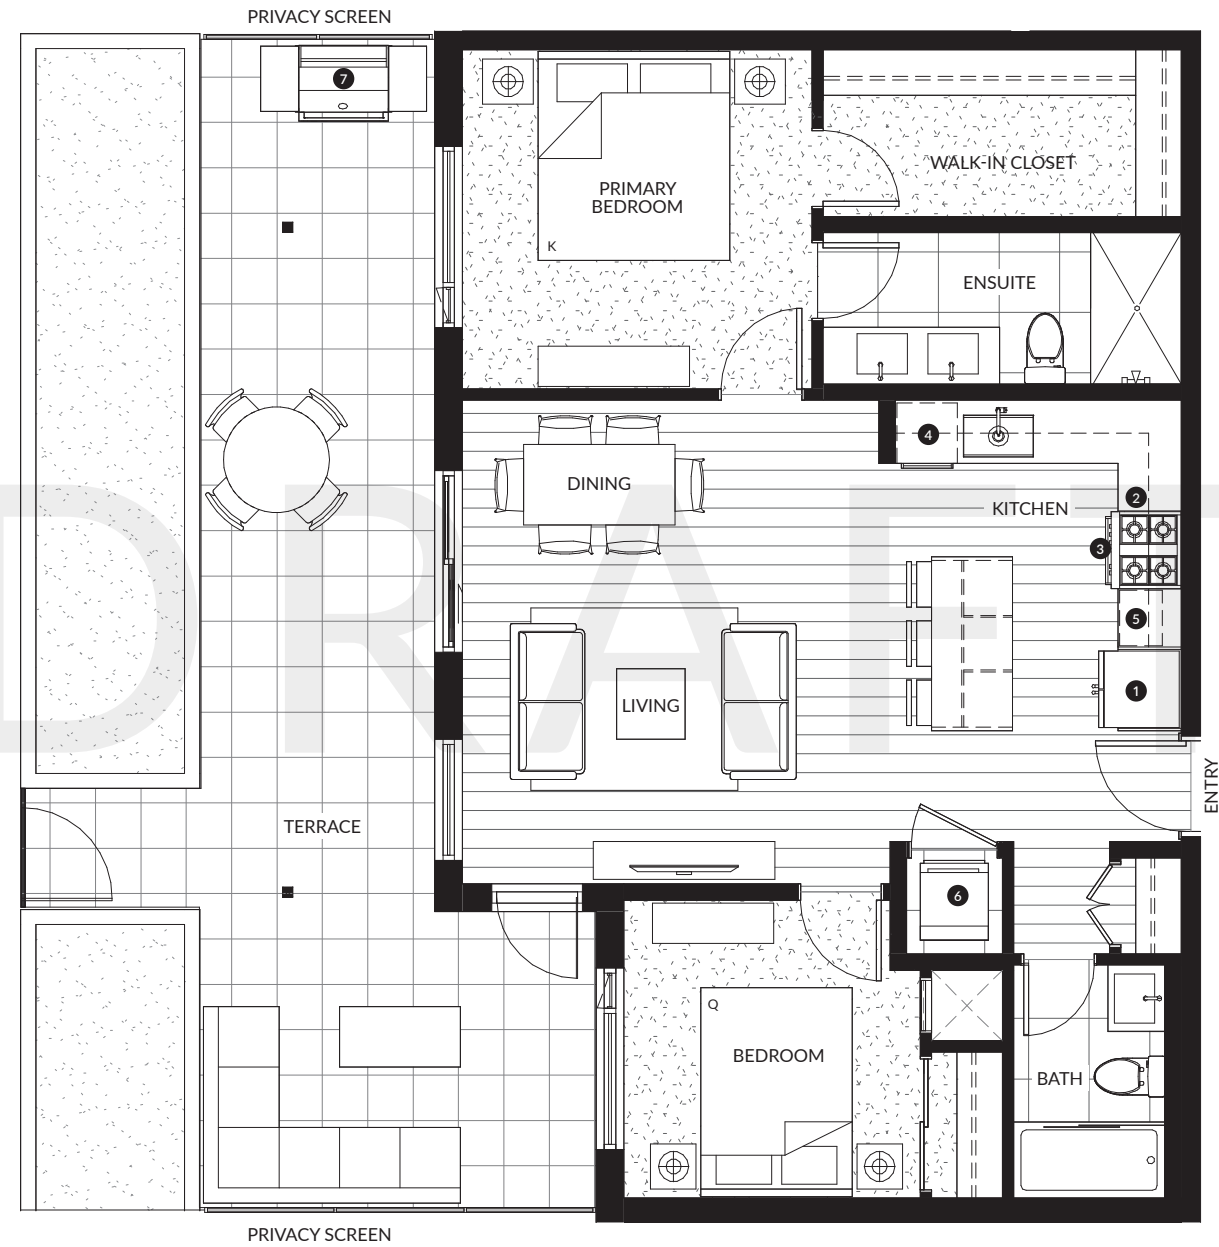

# C5

## 2 Bedroom, 2 Bath

Interior: 910 SF  
 Exterior: 410 SF  
 Total: 1,320 SF

1	30" KitchenAid Fridge & Freezer
2	30" KitchenAid 4-Burner Gas Range
3	30" Broan Hood Fan
4	24" KitchenAid Dishwasher
5	Panasonic Microwave
6	27" Samsung Washing Machine & Dryer
7	Natural Gas Hookup