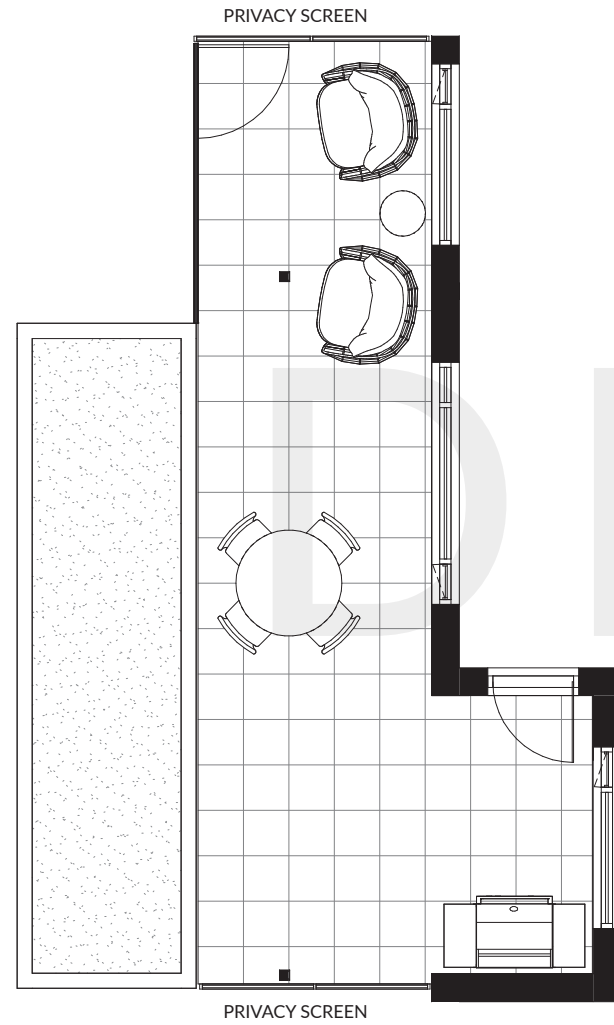

## 2 Bedroom, 2 Bath

Interior: 785 - 795 SF  
 Exterior: 205 - 325 SF  
 Total: 990 - 1,120 SF

1	30" KitchenAid Fridge & Freezer
2	30" KitchenAid 4-Burner Gas Range
3	30" Broan Hood Fan
4	24" KitchenAid Dishwasher
5	Panasonic Microwave
6	27" Samsung Washing Machine & Dryer
7	Natural Gas Hookup

TERRACE VARIATION: HOME #213, 325 SF